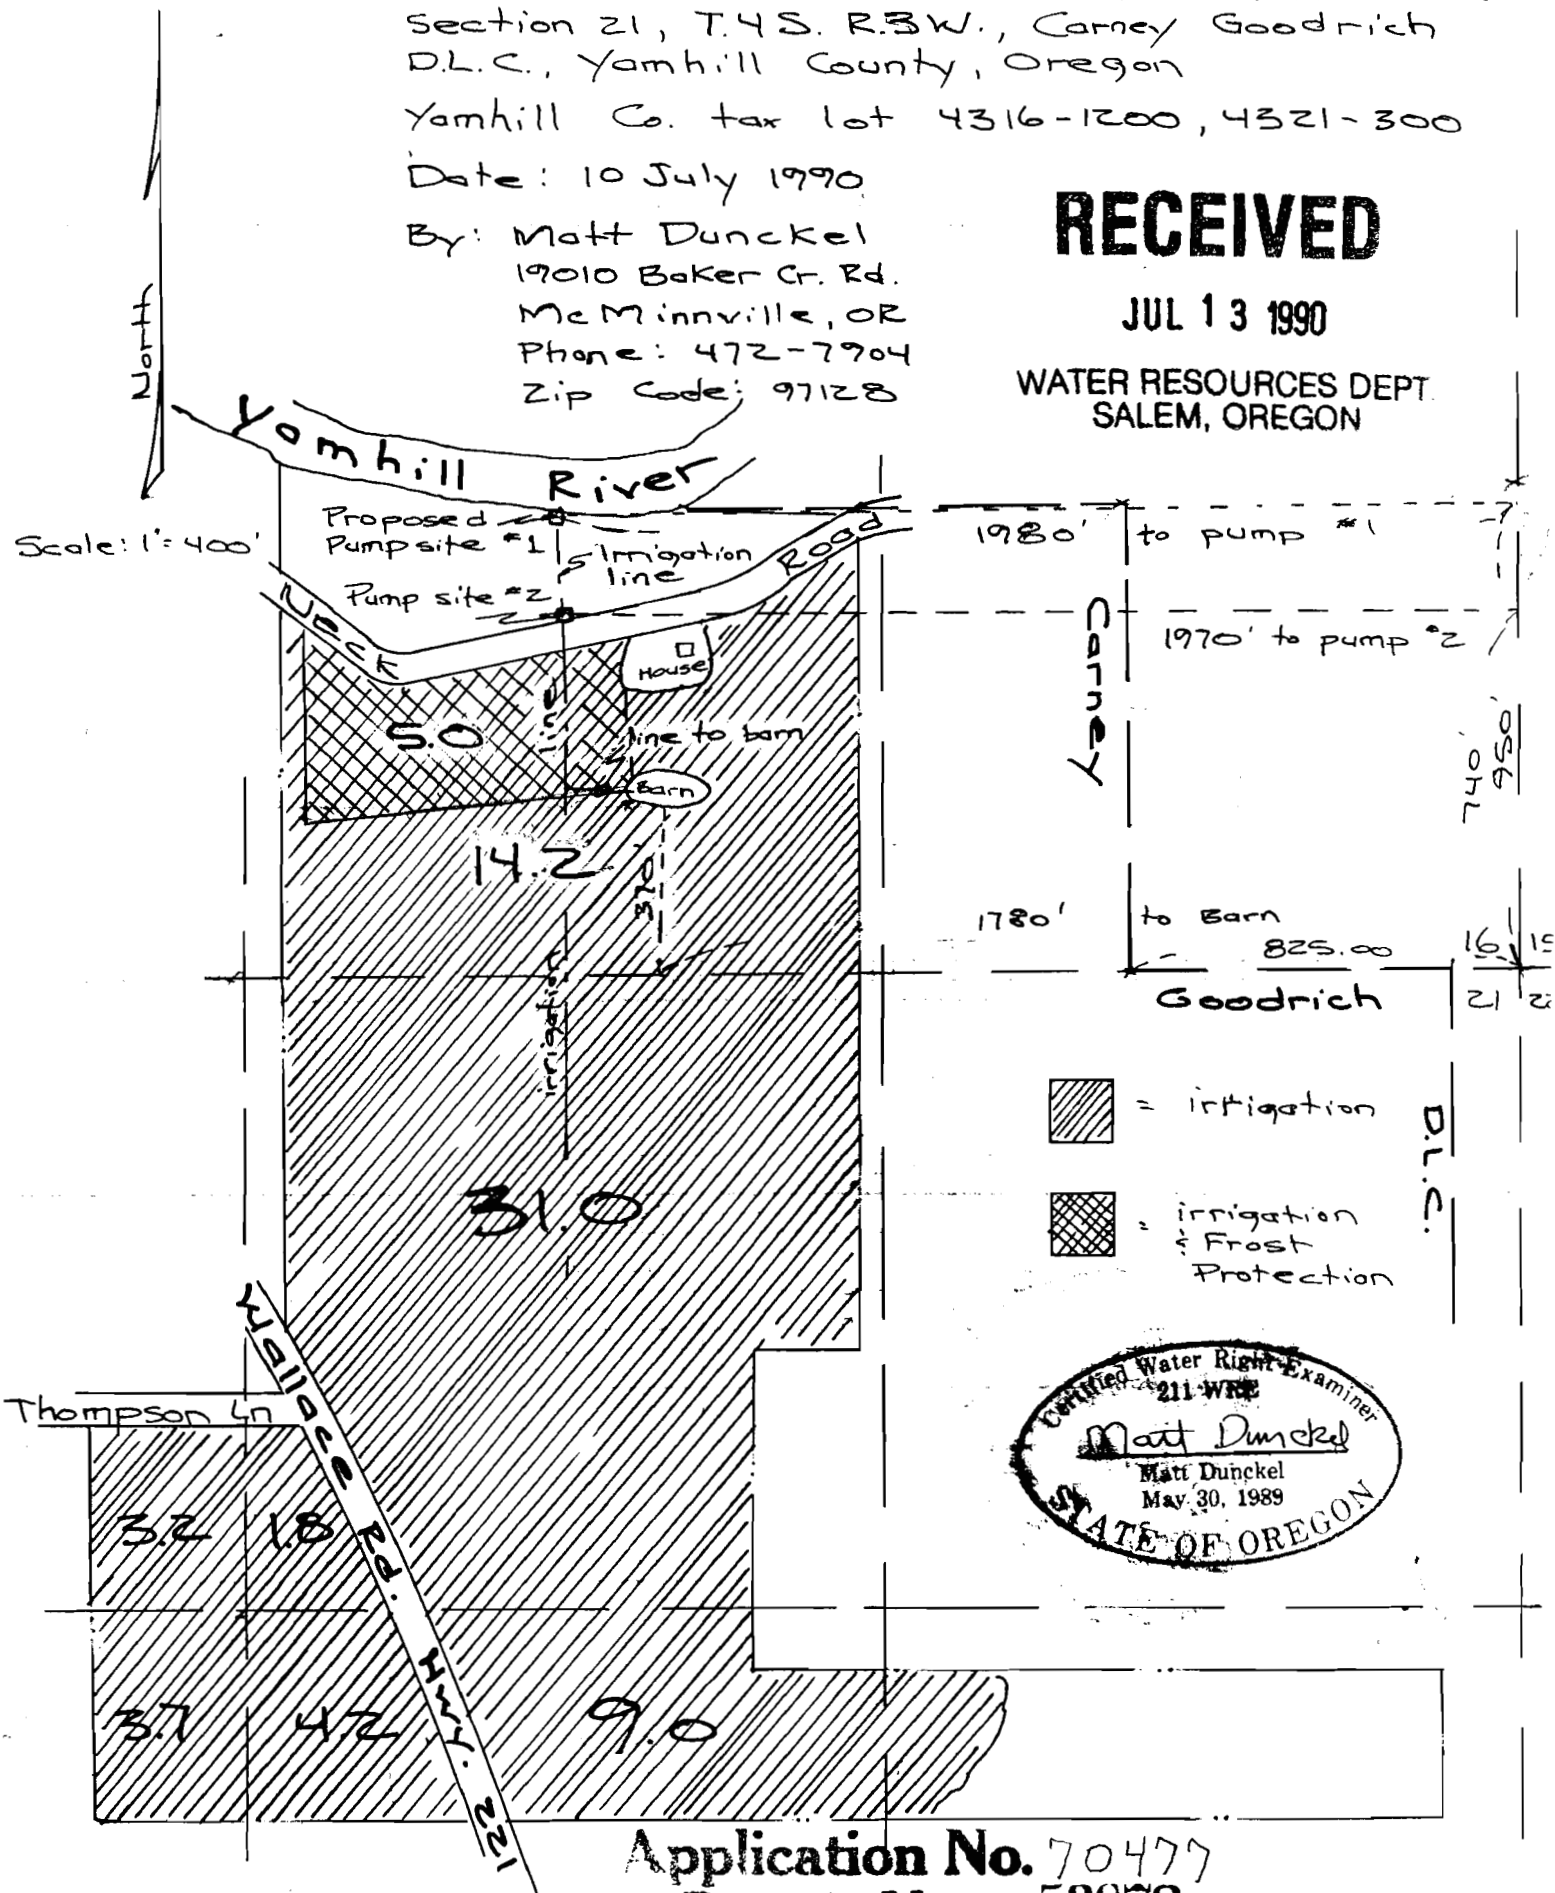

Map for: Larry Dutton

Located in SE 1/4 Section 16, NE 1/4 and NW 1/4 Section 21, T.4S. R.3W., Carney Goodrich D.L.C., Yamhill County, Oregon

Yamhill Co. tax lot 4316-1200, 4321-300

Date: 10 July 1990

By: Matt Dunkel
 19010 Baker Cr. Rd.
 McMinnville, OR
 Phone: 472-7904
 Zip Code: 97128

RECEIVED

JUL 13 1990

WATER RESOURCES DEPT.
 SALEM, OREGON

Application No. 70477
 Permit No. 53072