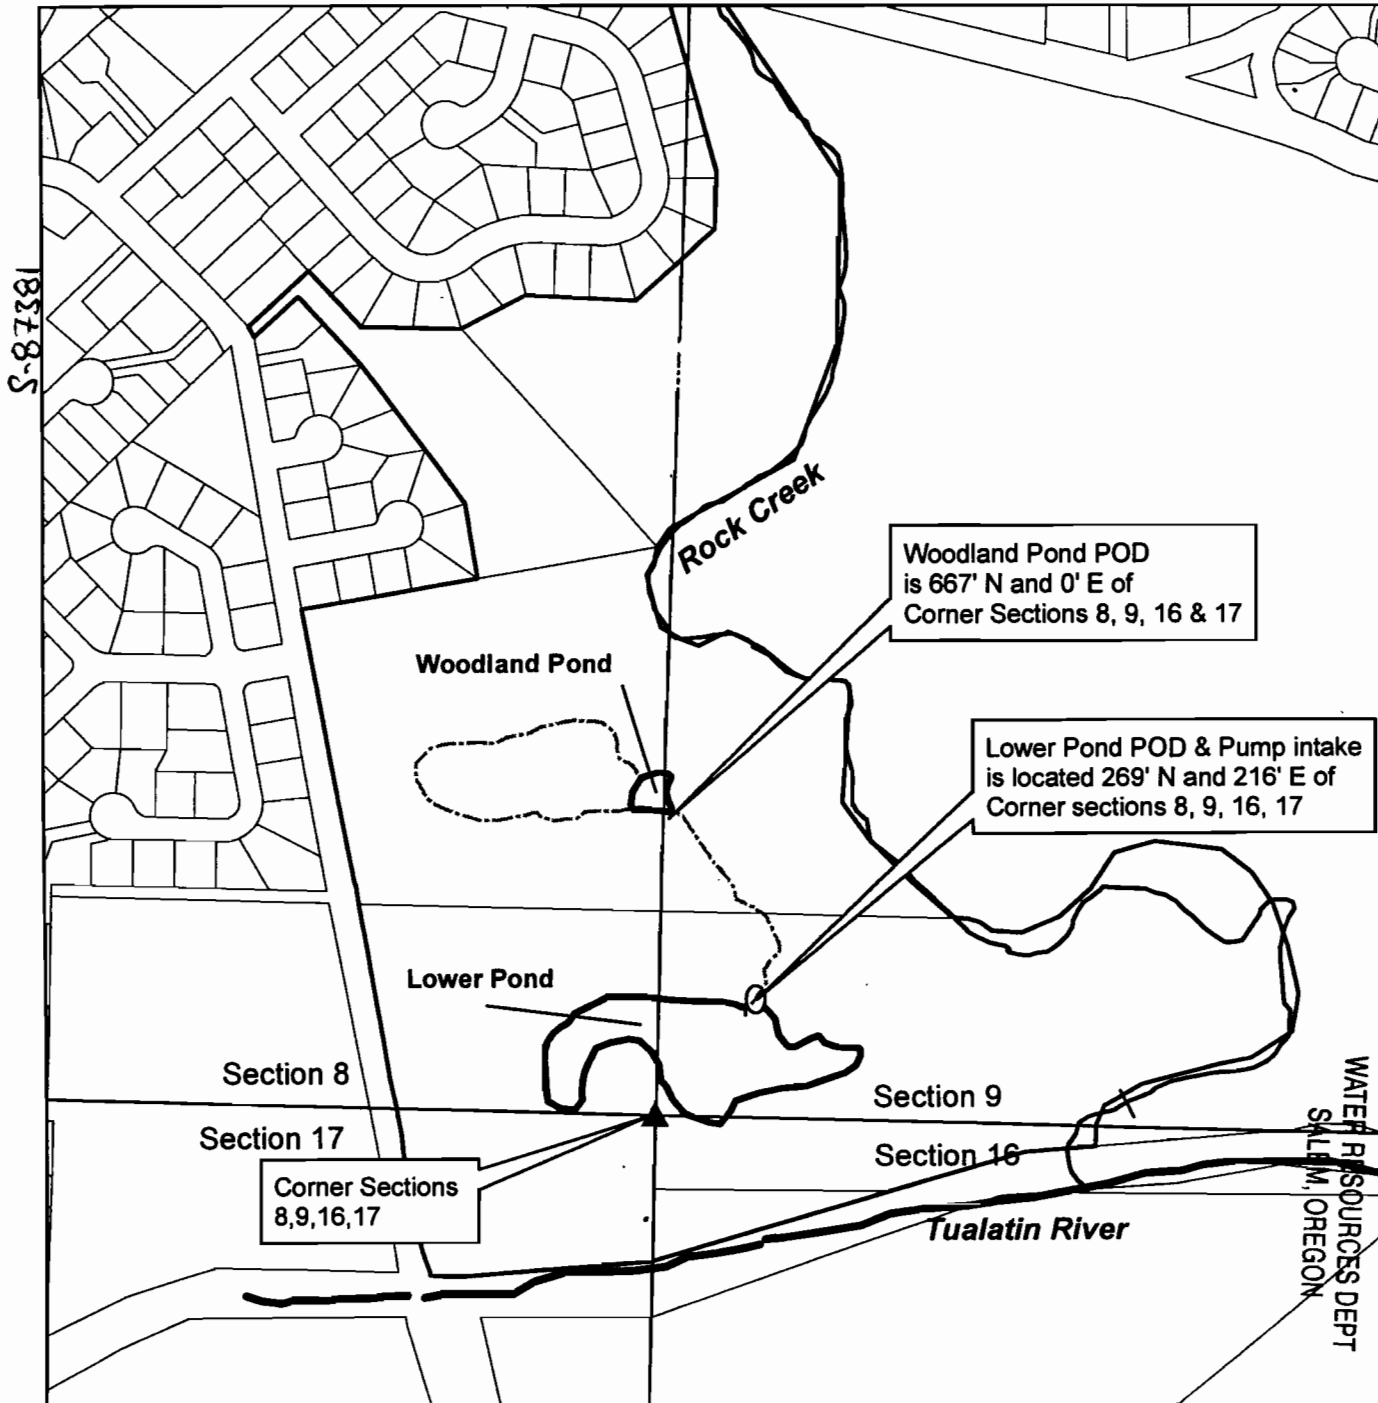

Water Rights Application Map Rood Bidge Park Hillsboro OR

-  Park Boundary
-  Tax Lots
-  Section Lines
-  Man made creek

Lower Pond on
Tax Lot 1S2090001500

Woodland Pond on
tax Lot 1S208DD03400

RECEIVED

JAN 20 2009

 Government Corner

1 inch equals 400 feet

S-87381