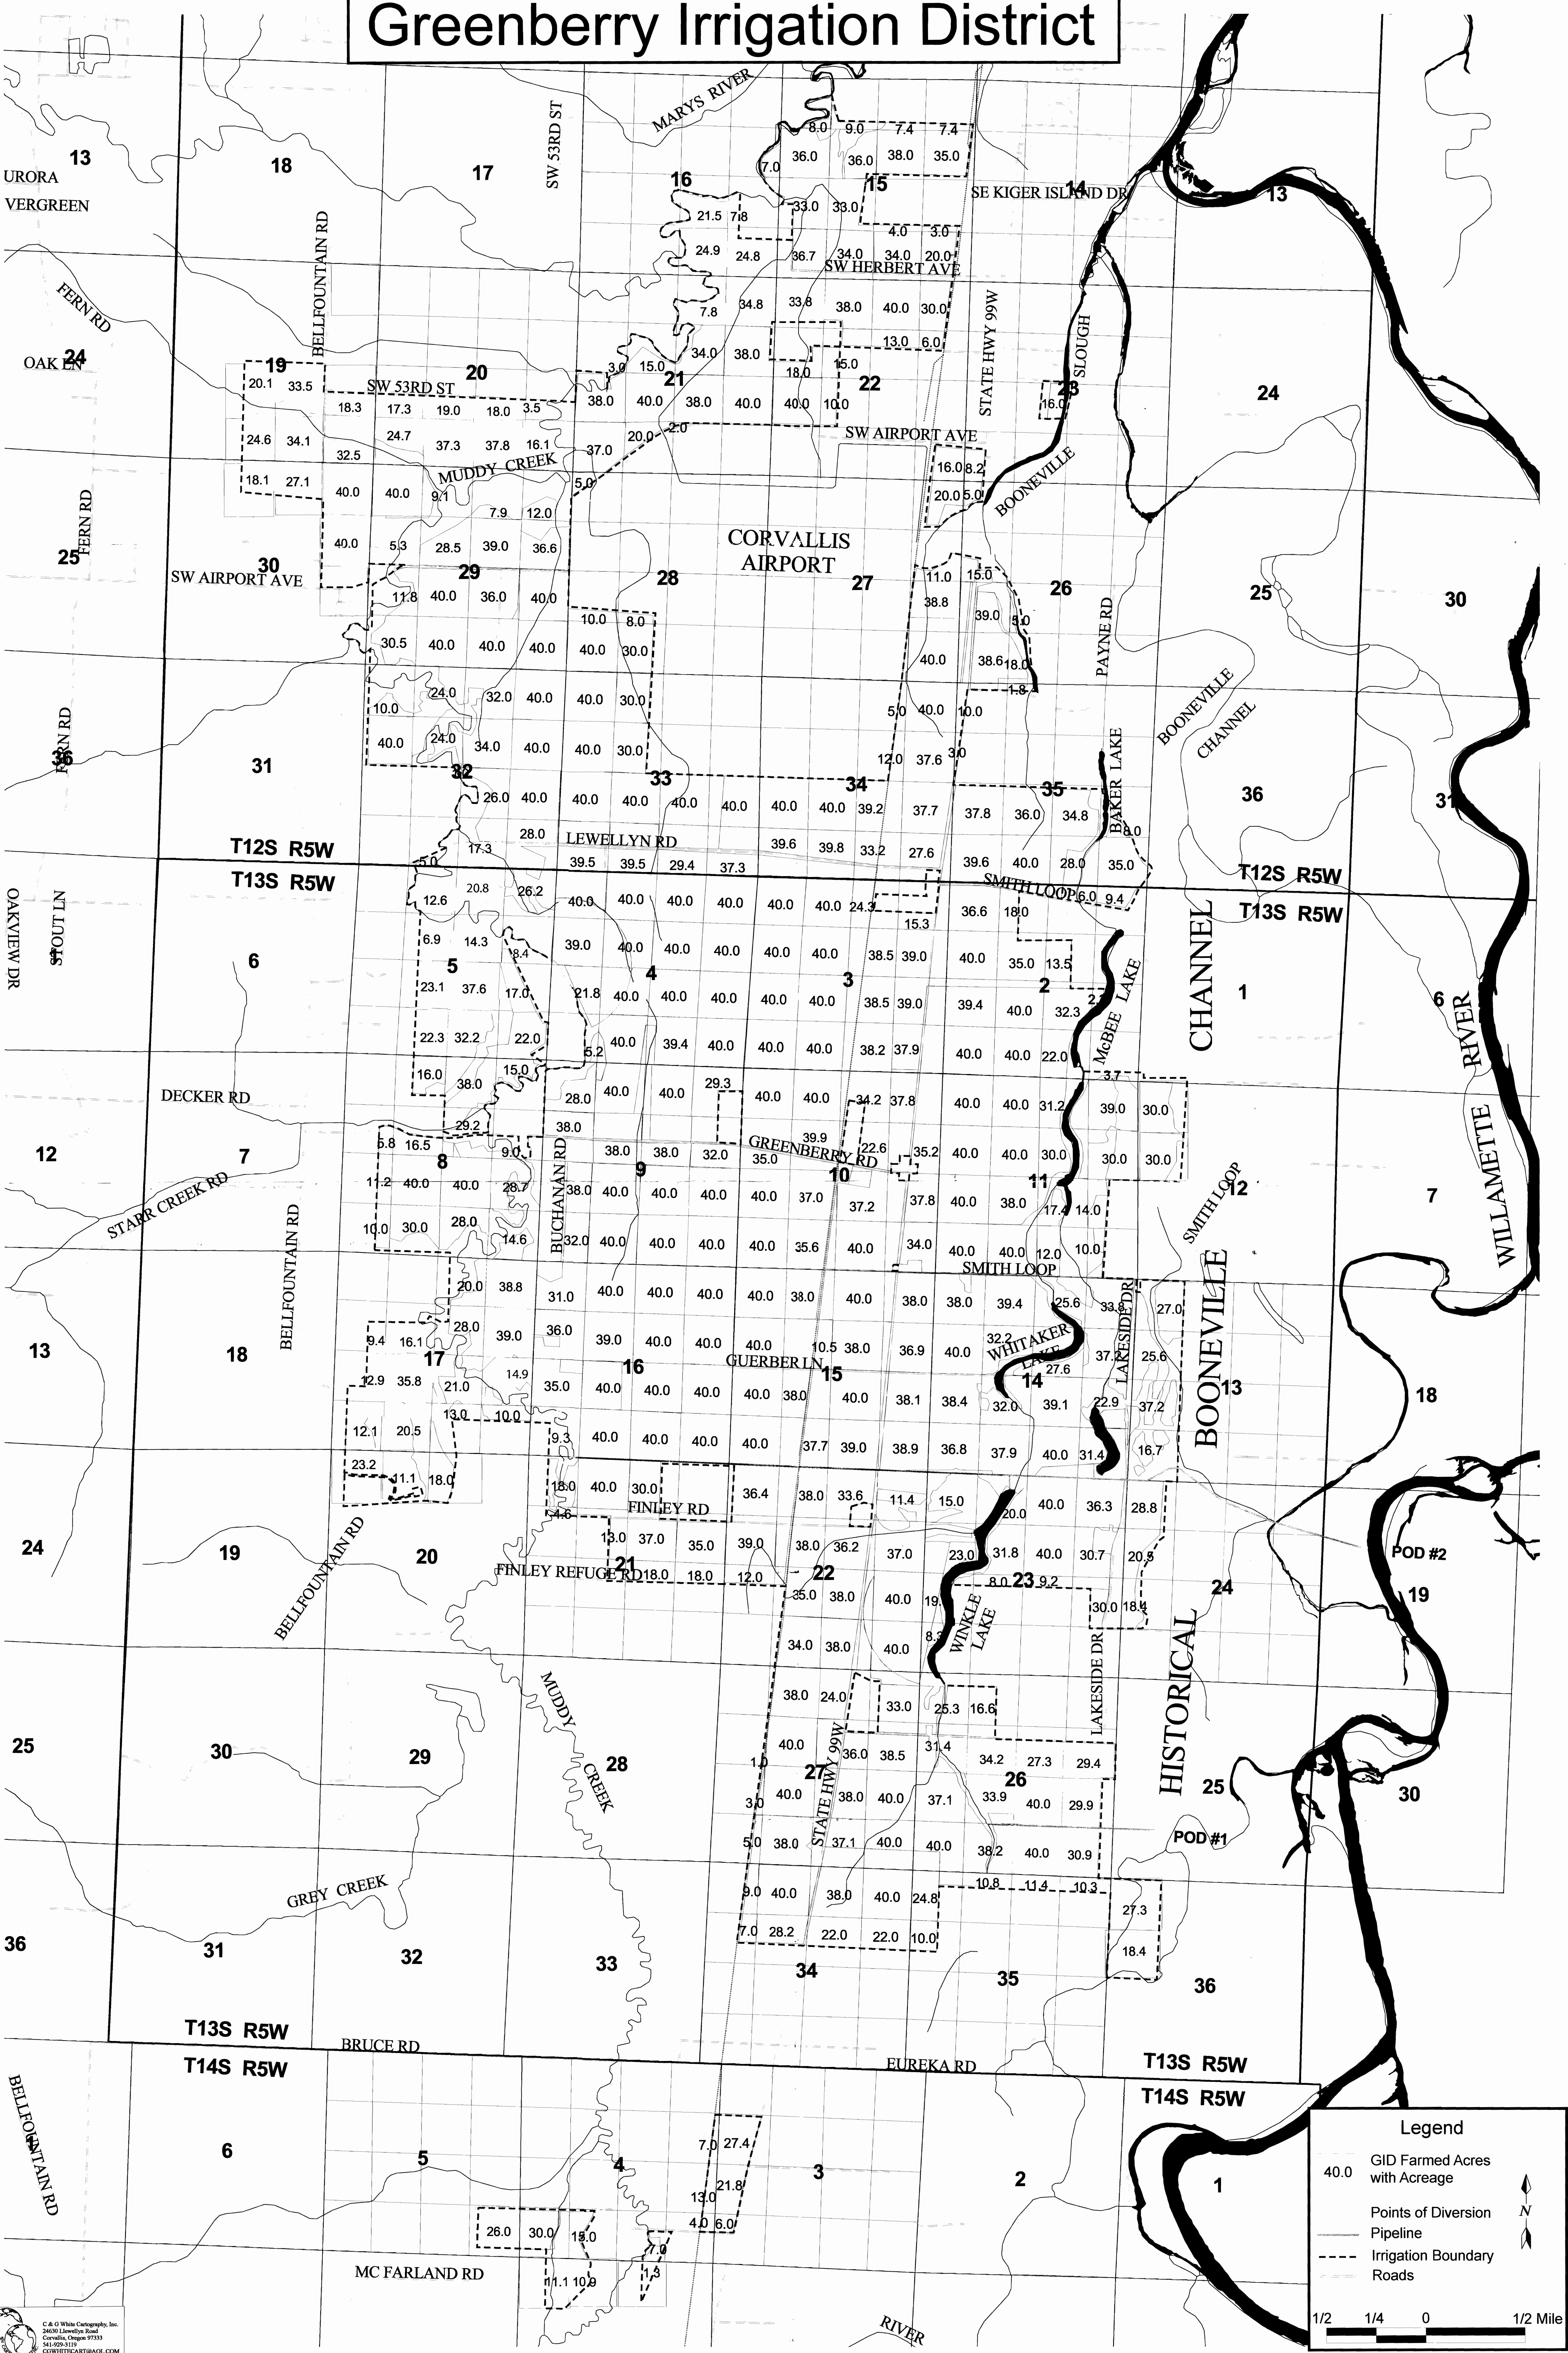

Greenberry Irrigation District

Legend

- 40.0 GID Farmed Acres with Acreage
- Points of Diversion
- Pipeline
- Irrigation Boundary
- Roads

1/2 1/4 0 1/2 Mile