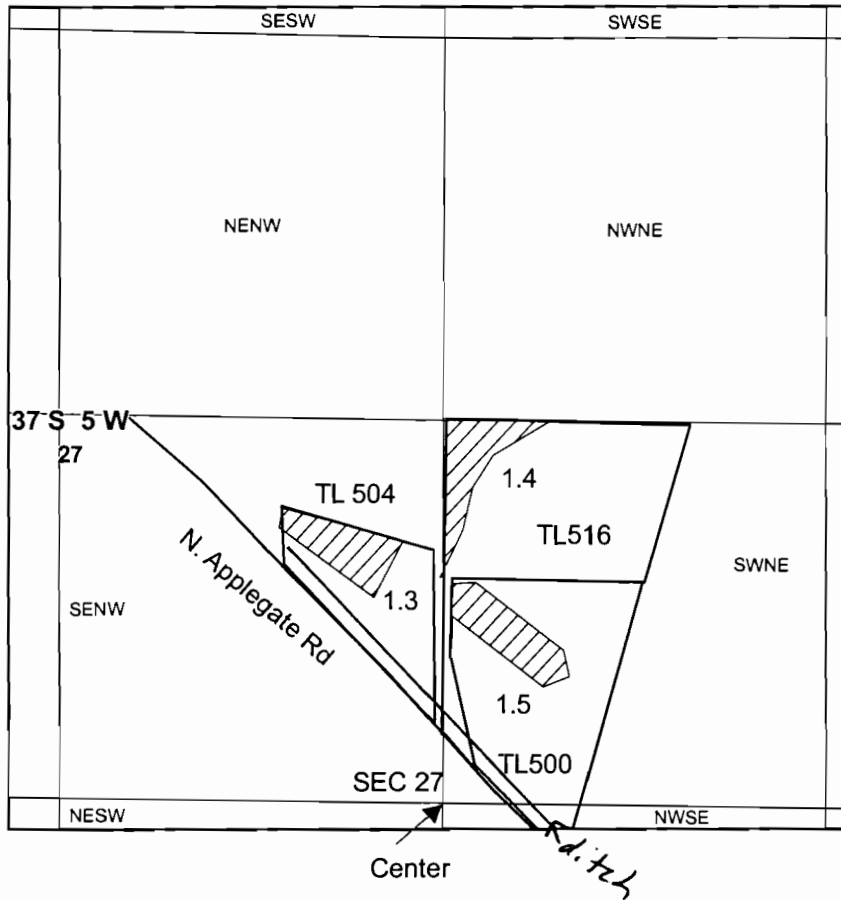

T37S R5W

1 inch = 660 feet

RECEIVED BY OWRD

JUN 27 2012

SALEM, OR

S-87810