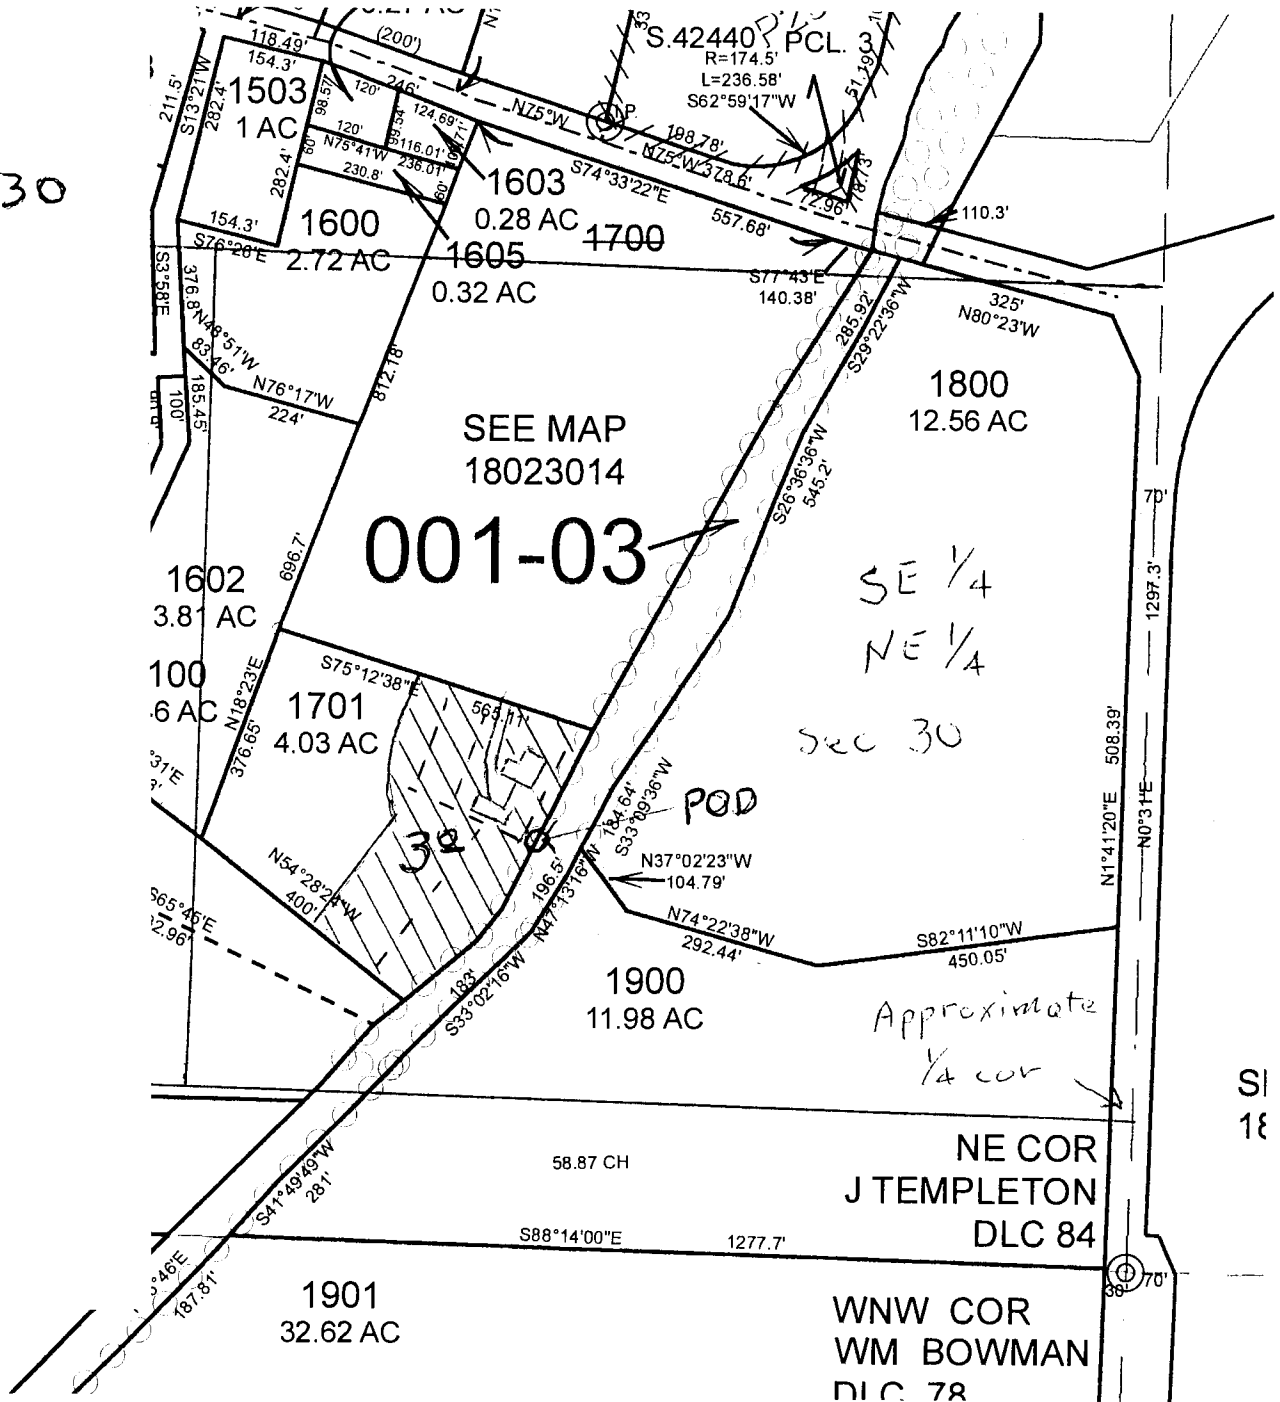

T 18 S, R 2 W Sec 30

SE 1/4 NE 1/4 T 1701

POD is 630' North and

950' West of NE cor

Templeton DLC

Scale 1" = 300'

RECEIVED

JAN 31 2014

OWRD

Kristine Keever

SI 18