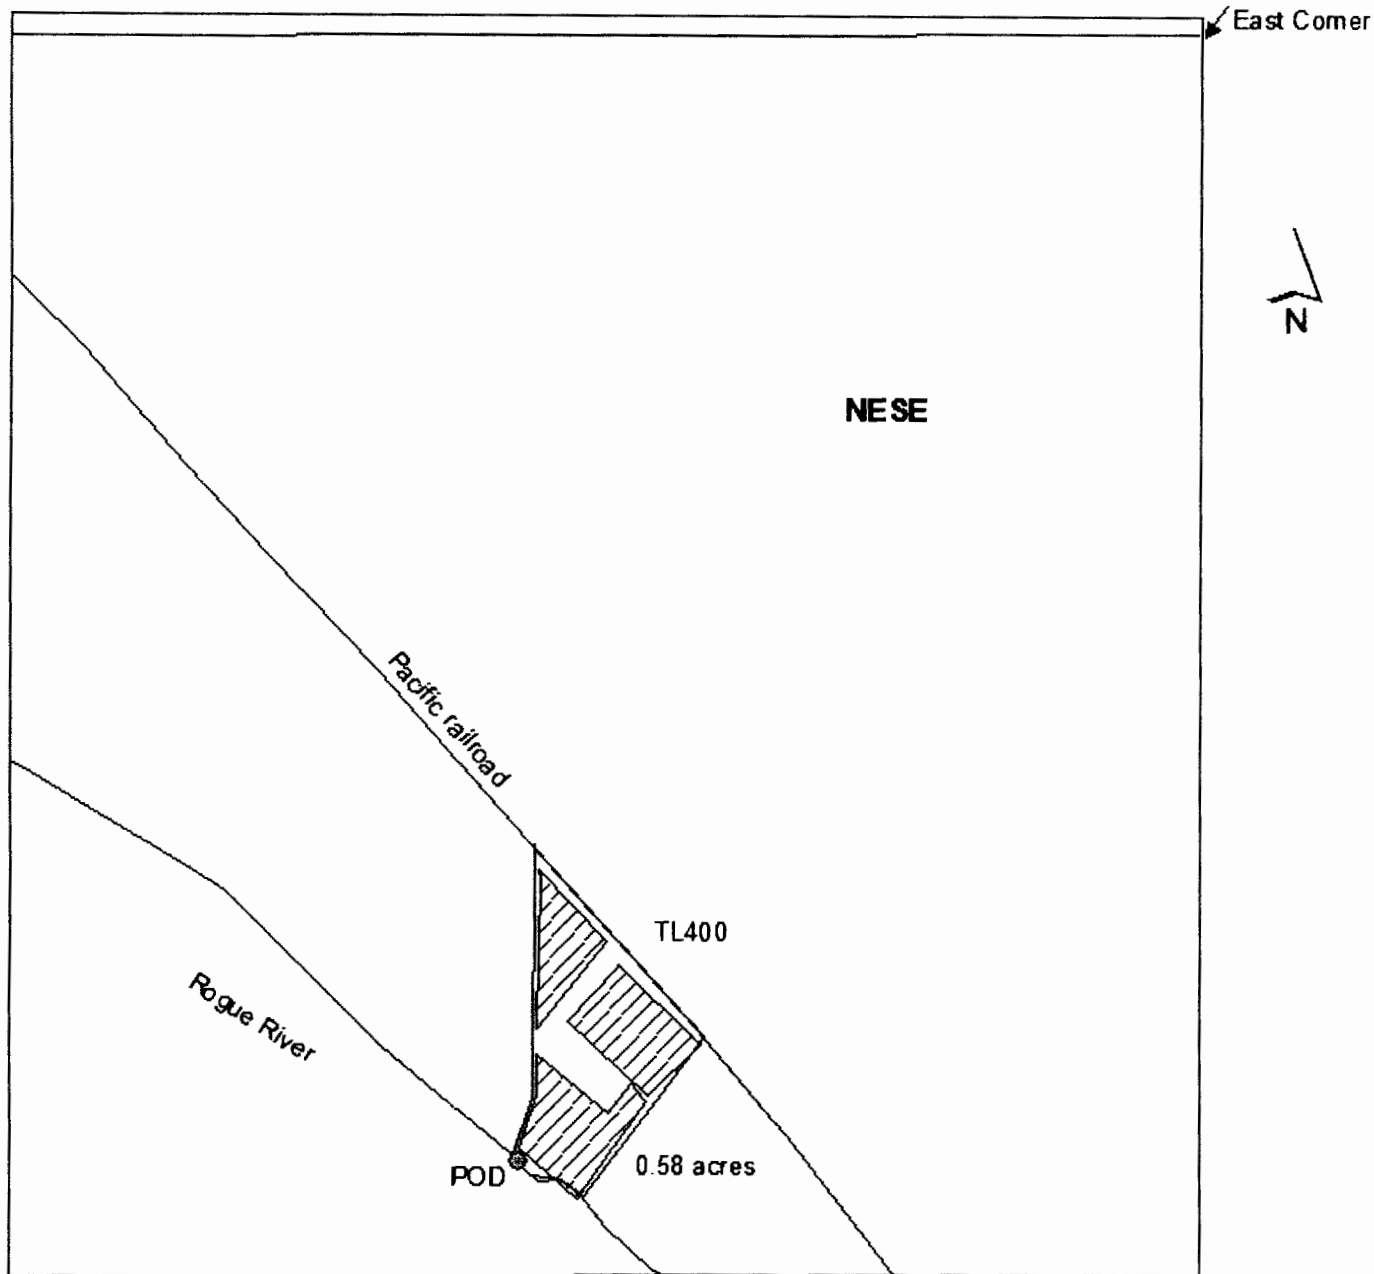

# NESE 1/4 T36S R5W Section 24

1 inch = 200 feet

POD is located 1201 ft south and 751 ft west from the east corner

RECEIVED BY OWRD

JAN 31 2014

SALEM, OR