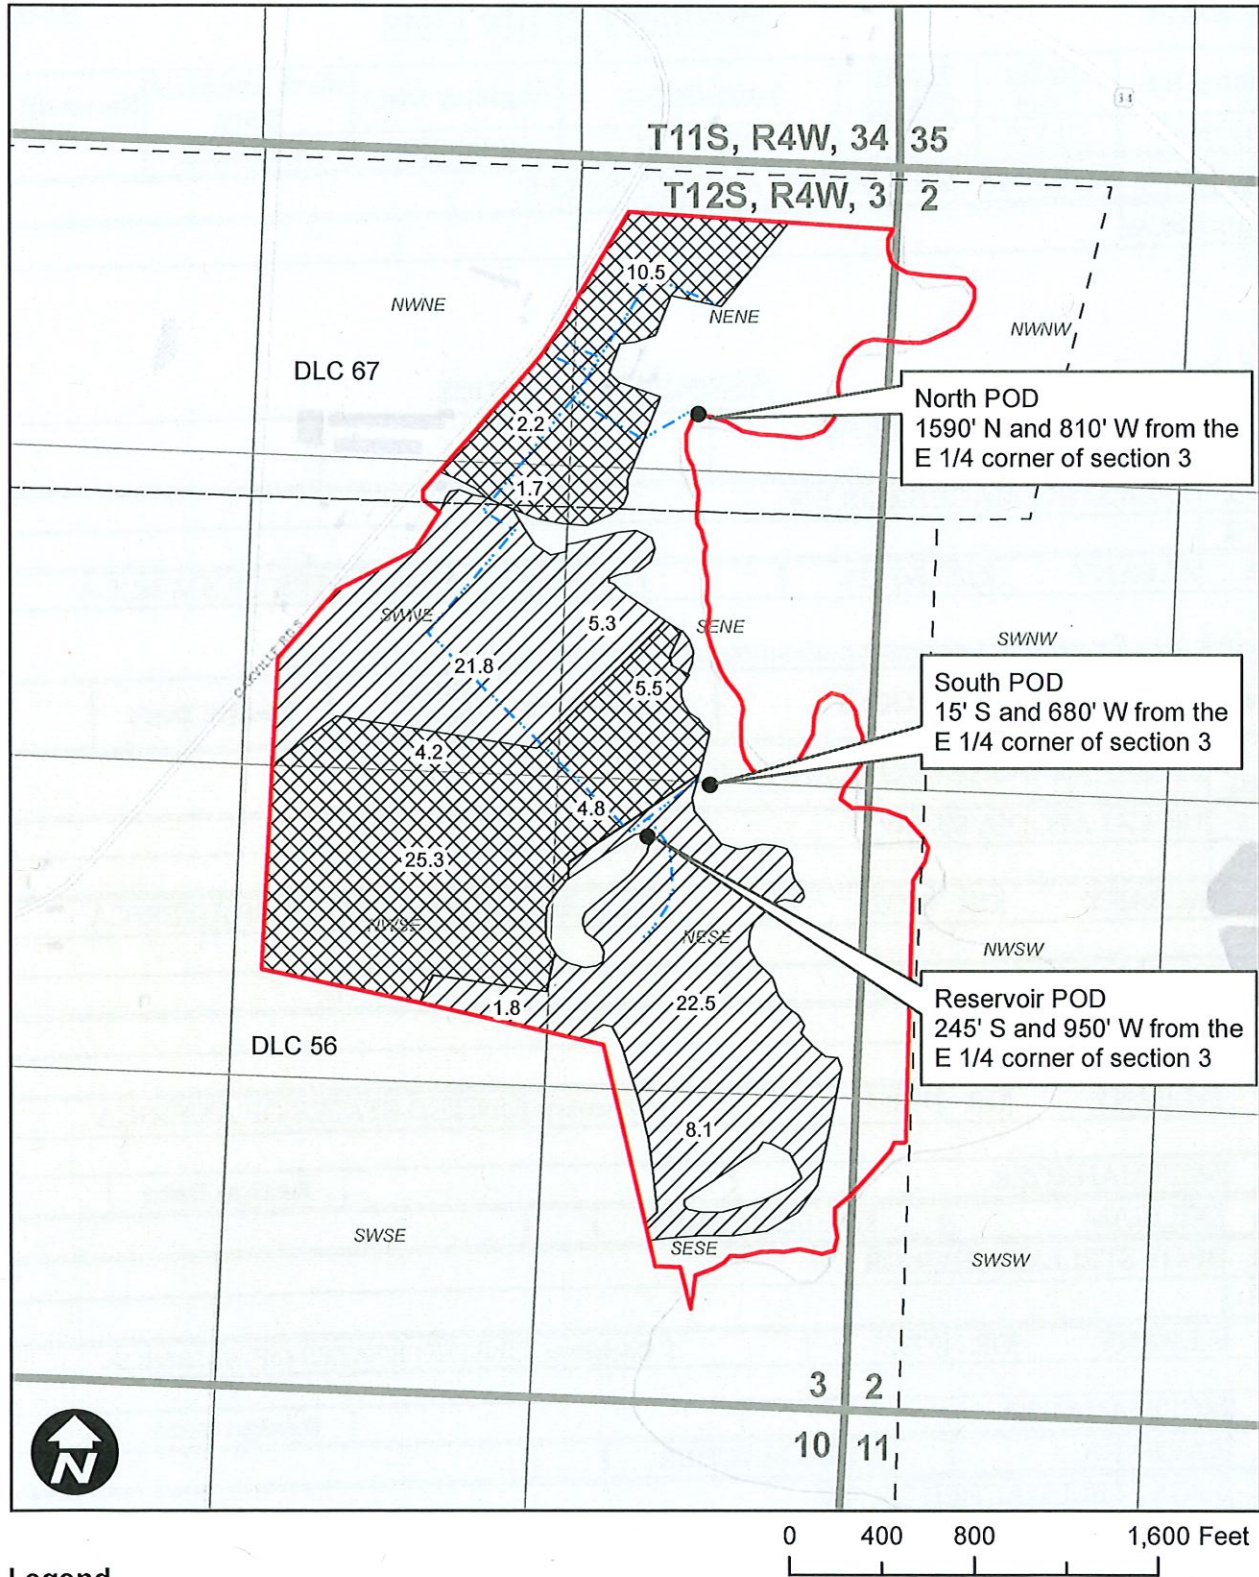

Surface Water Application - Stellmacher

Legend

- IR from Calapooia (May 1 - July 31) - 59.5 acres, North or South POD
- IR from Reservoir (Aug. 1 - Sep. 30) - 59.5 acres, Reservoir POD
- IS from Reservoir (May 1 - July 31) - 59.5 acres, Reservoir POD
- IS from Reservoir (May 1 - Sep. 30) - 54.2 acres, Reservoir POD
- Tax Lot 1000
- DLC
- Mainline

E-RECEIVED
APR 06 2021
OWRD