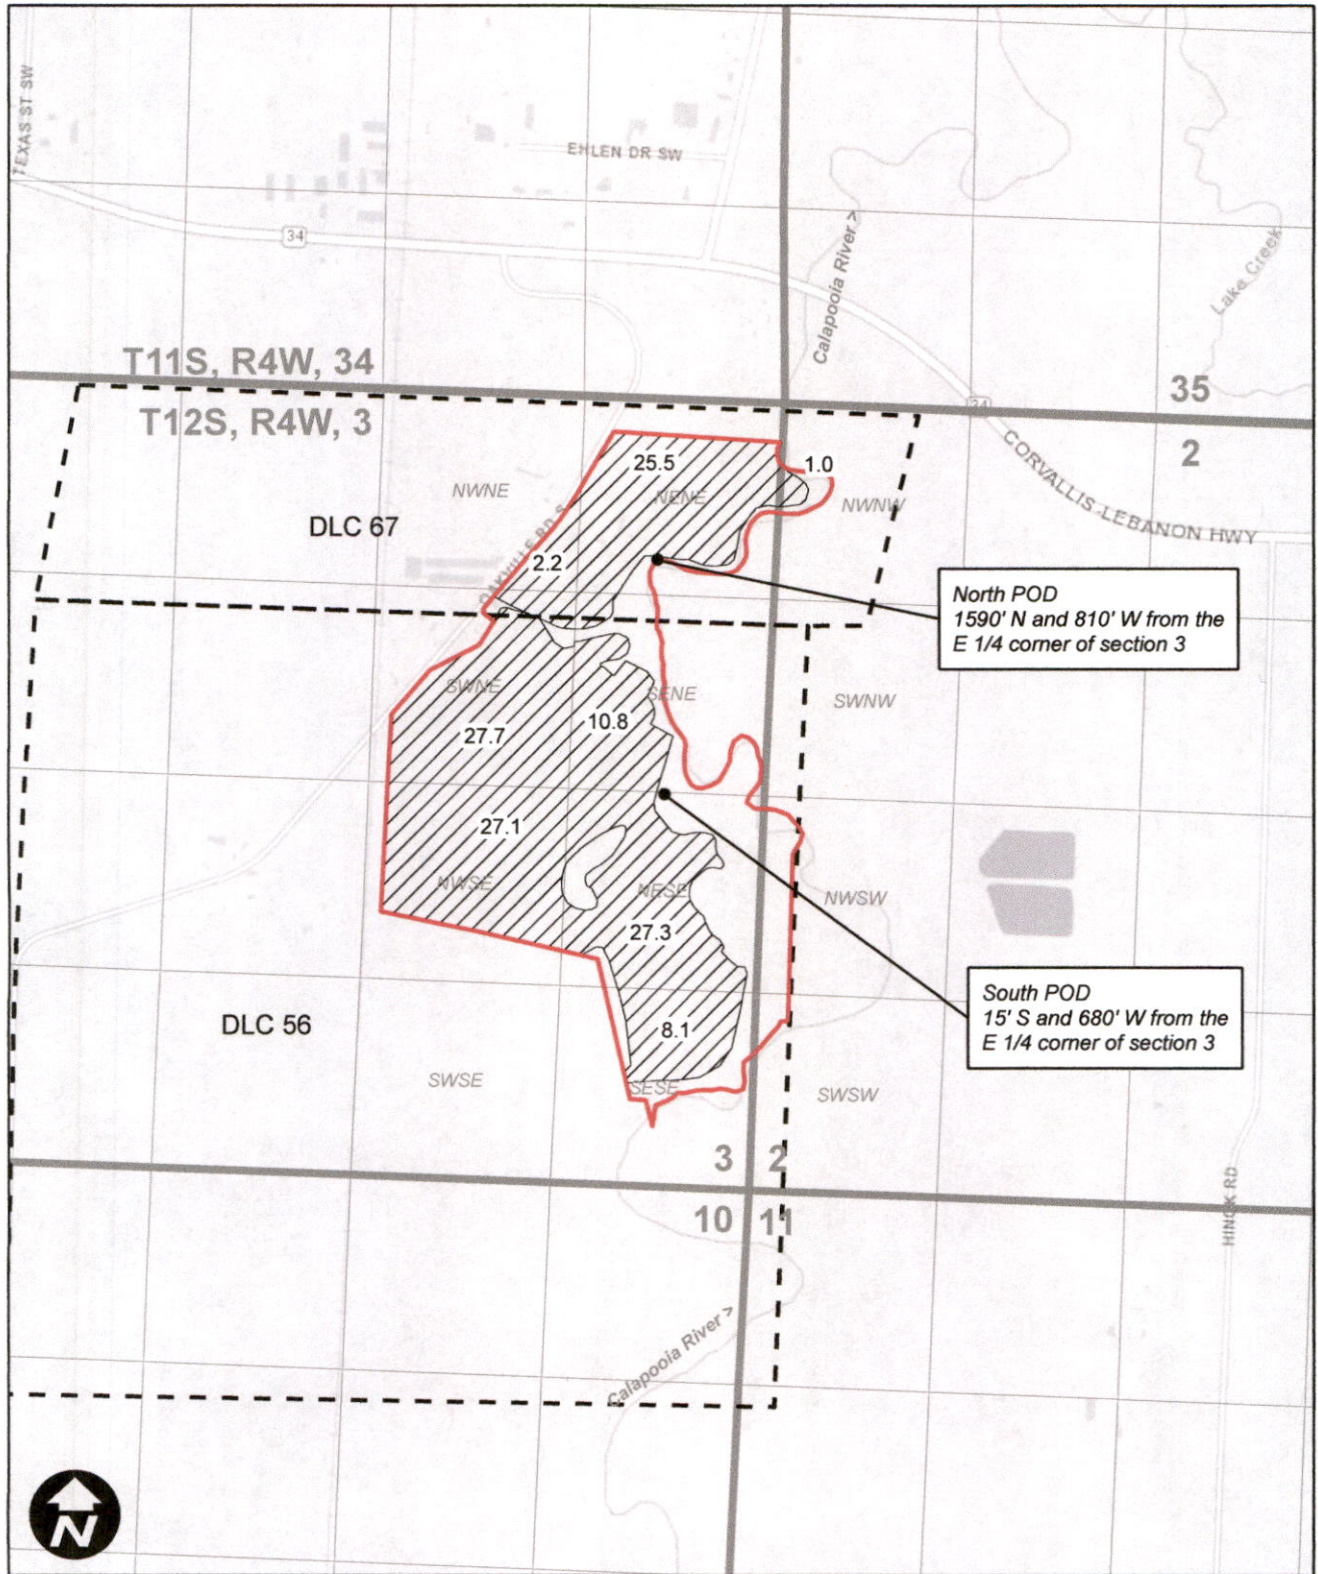

# US Horticulture Farmland, LLC Surface Water Application

## Legend

- Tax Lot 1000
- DLC
- POU

RECEIVED

JUL 14 2023

OWRD