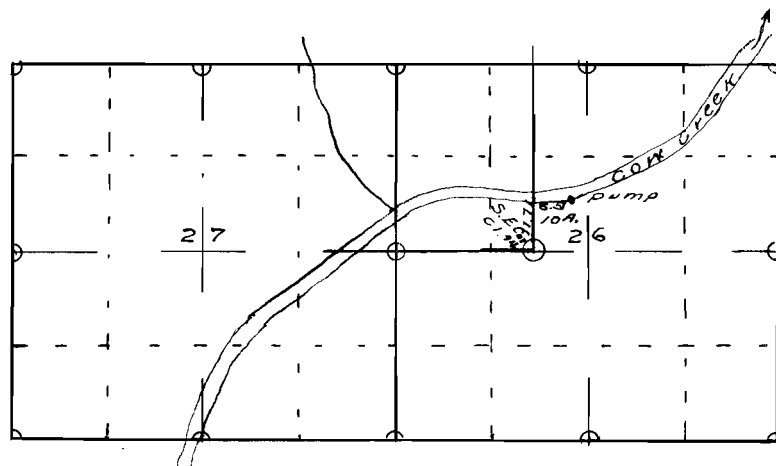

9743
6458

LOGSDON IRRIGATION PUMP

SEC. 26

TR. 30 S. R 6 W

scale 40 chains to 1 inch.