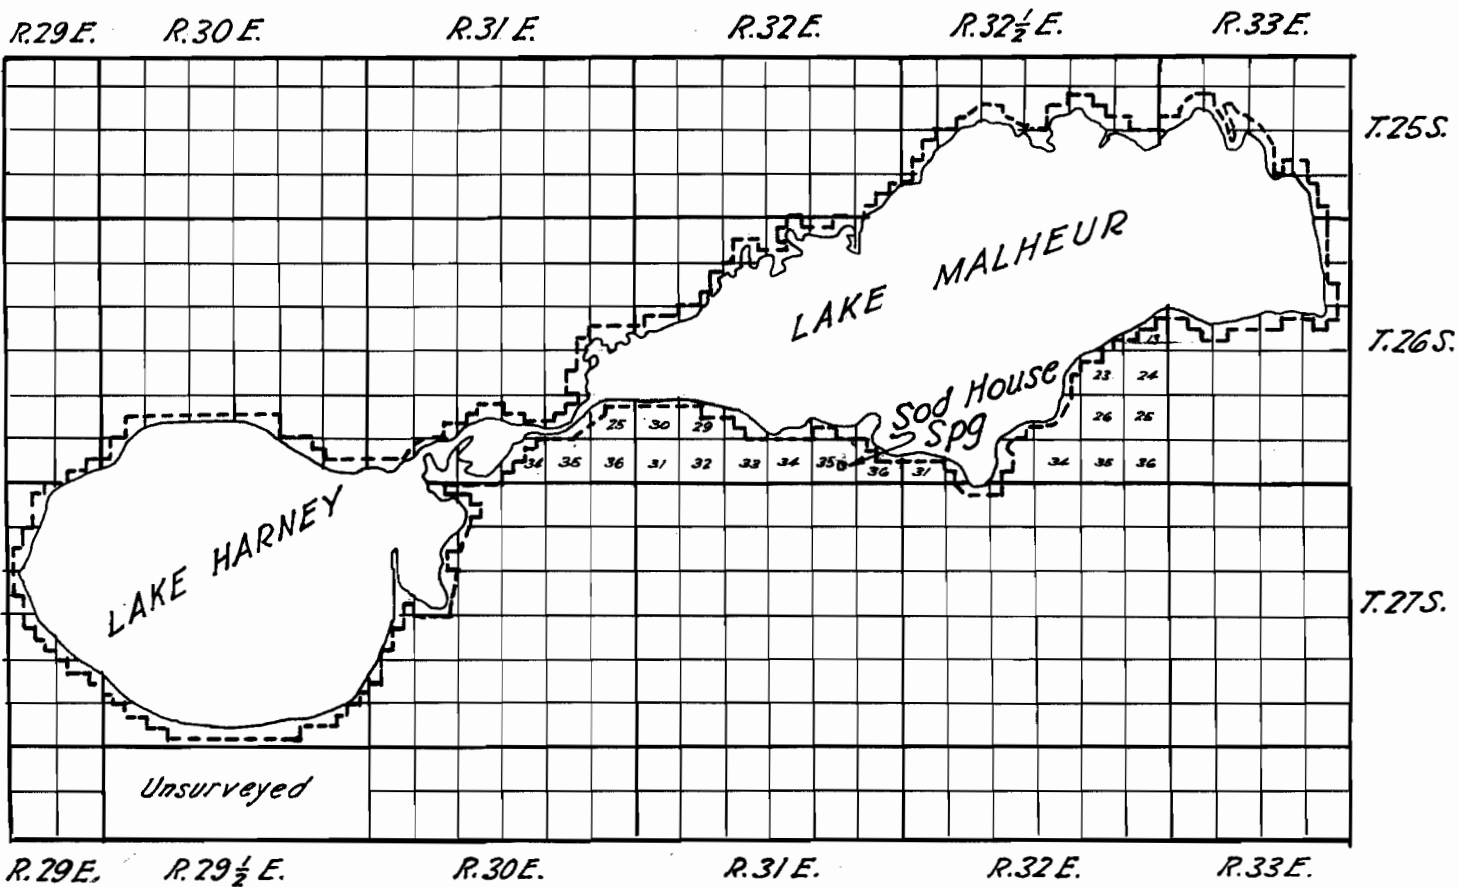

9174

PART OF THE
MALHEUR LAKE BIRD RESERVATION

SHOWING
SOD HOUSE SPRING
T. 26 S., R. 31 E., W. M.

Application No. 9174
Permit No. 6798

9174
7616

LAKE MALHEUR RESERVATION

For Protection of Native Birds

OREGON

Showing Sod House Spring in Lot No. 6
(NW $\frac{1}{4}$ - SE $\frac{1}{4}$) Sec. 35, T. 26 S., R. 31 E., W.M.

LEGEND

----- Lake Malheur Reservation

Application No. 9174
Permit No. 6798

S-T-98