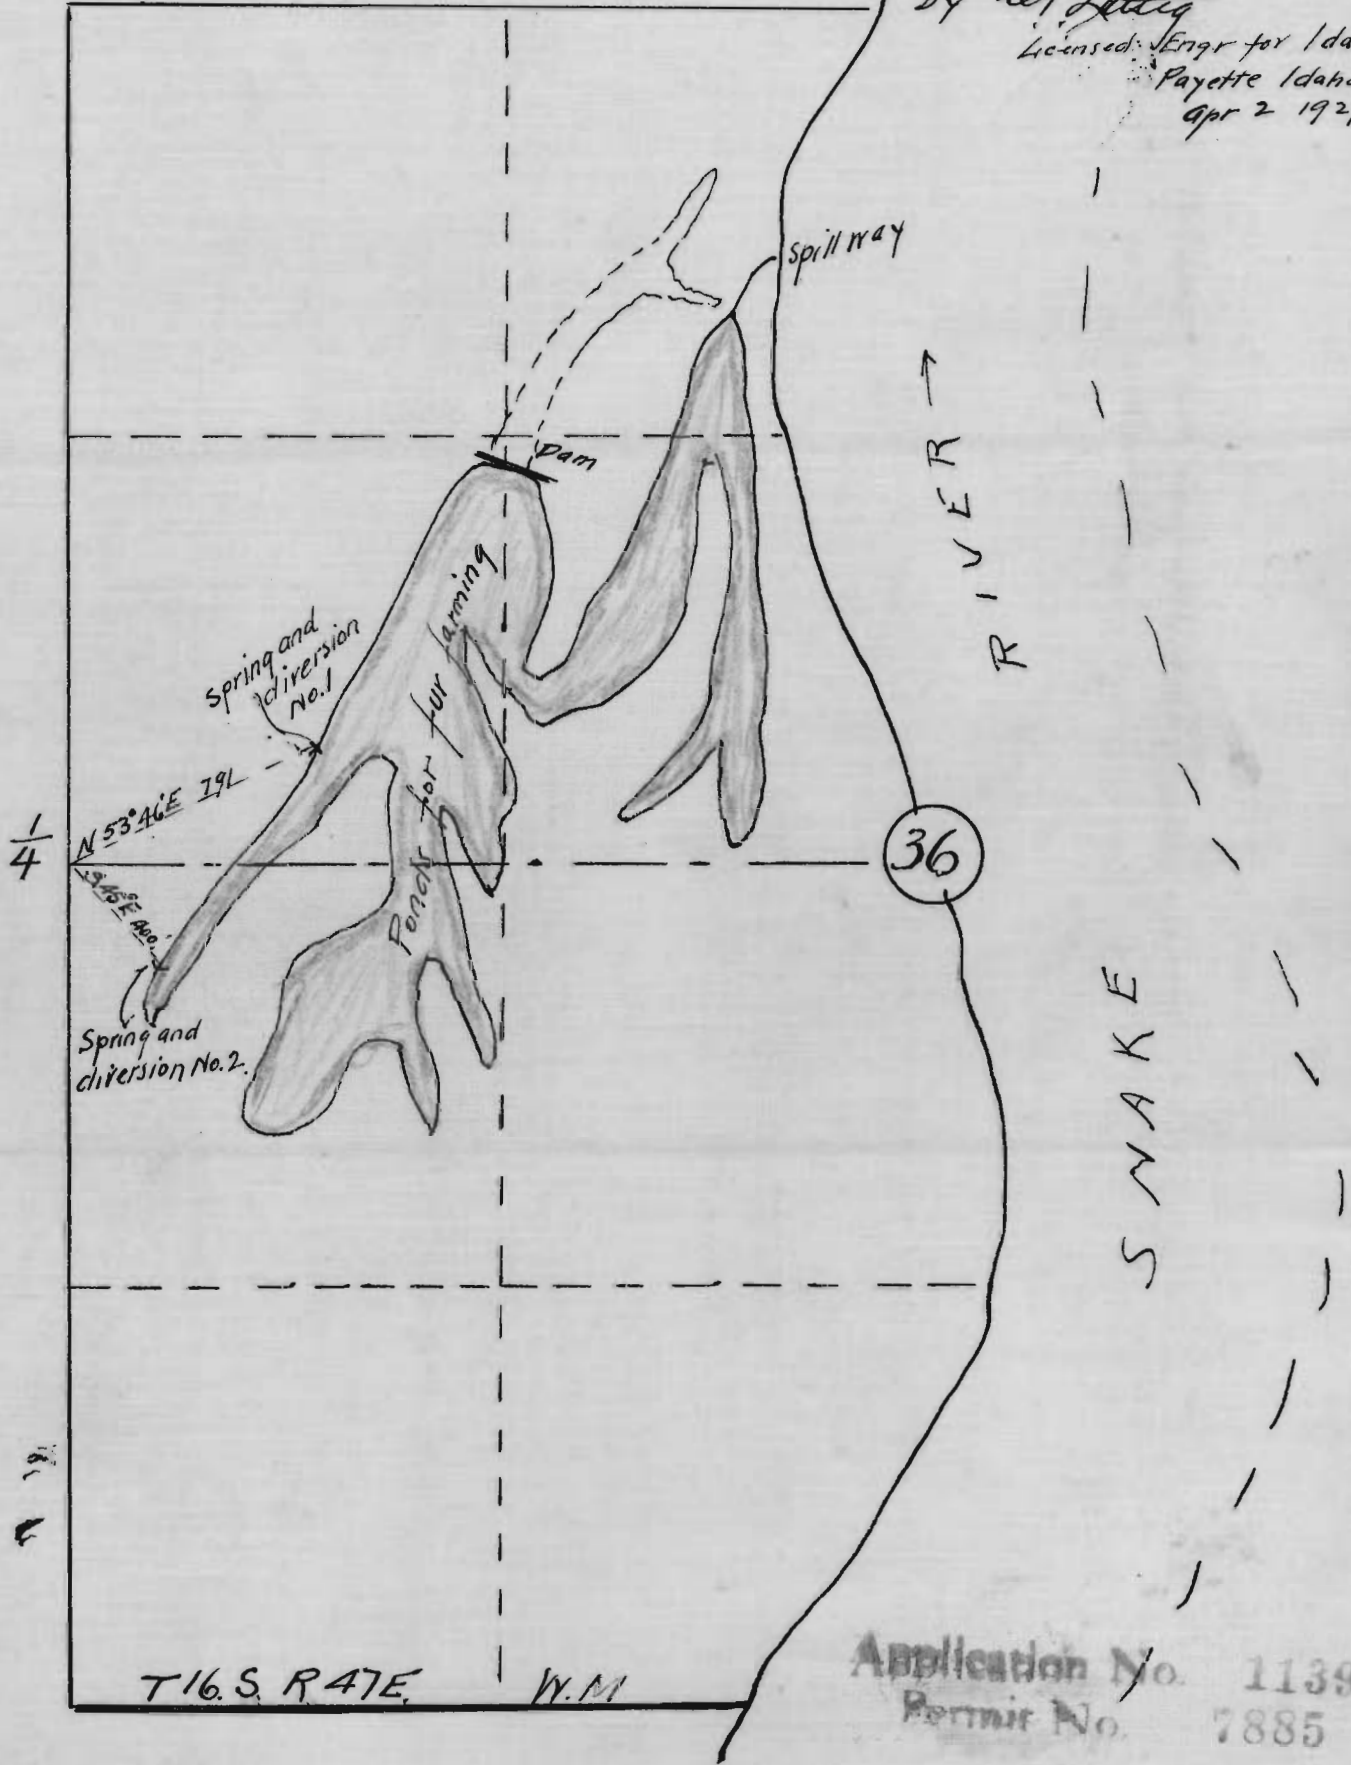

11398

Plat to accompany application of M.C. Imler - Payette Idaho
to appropriate water for fur farming.

By *W. Letting*
Licensed Engr for Idaho
Payette Idaho
Apr 2 1927

T 16. S. R 47. E. W.M.

Application No. 11398
Permit No. 7885