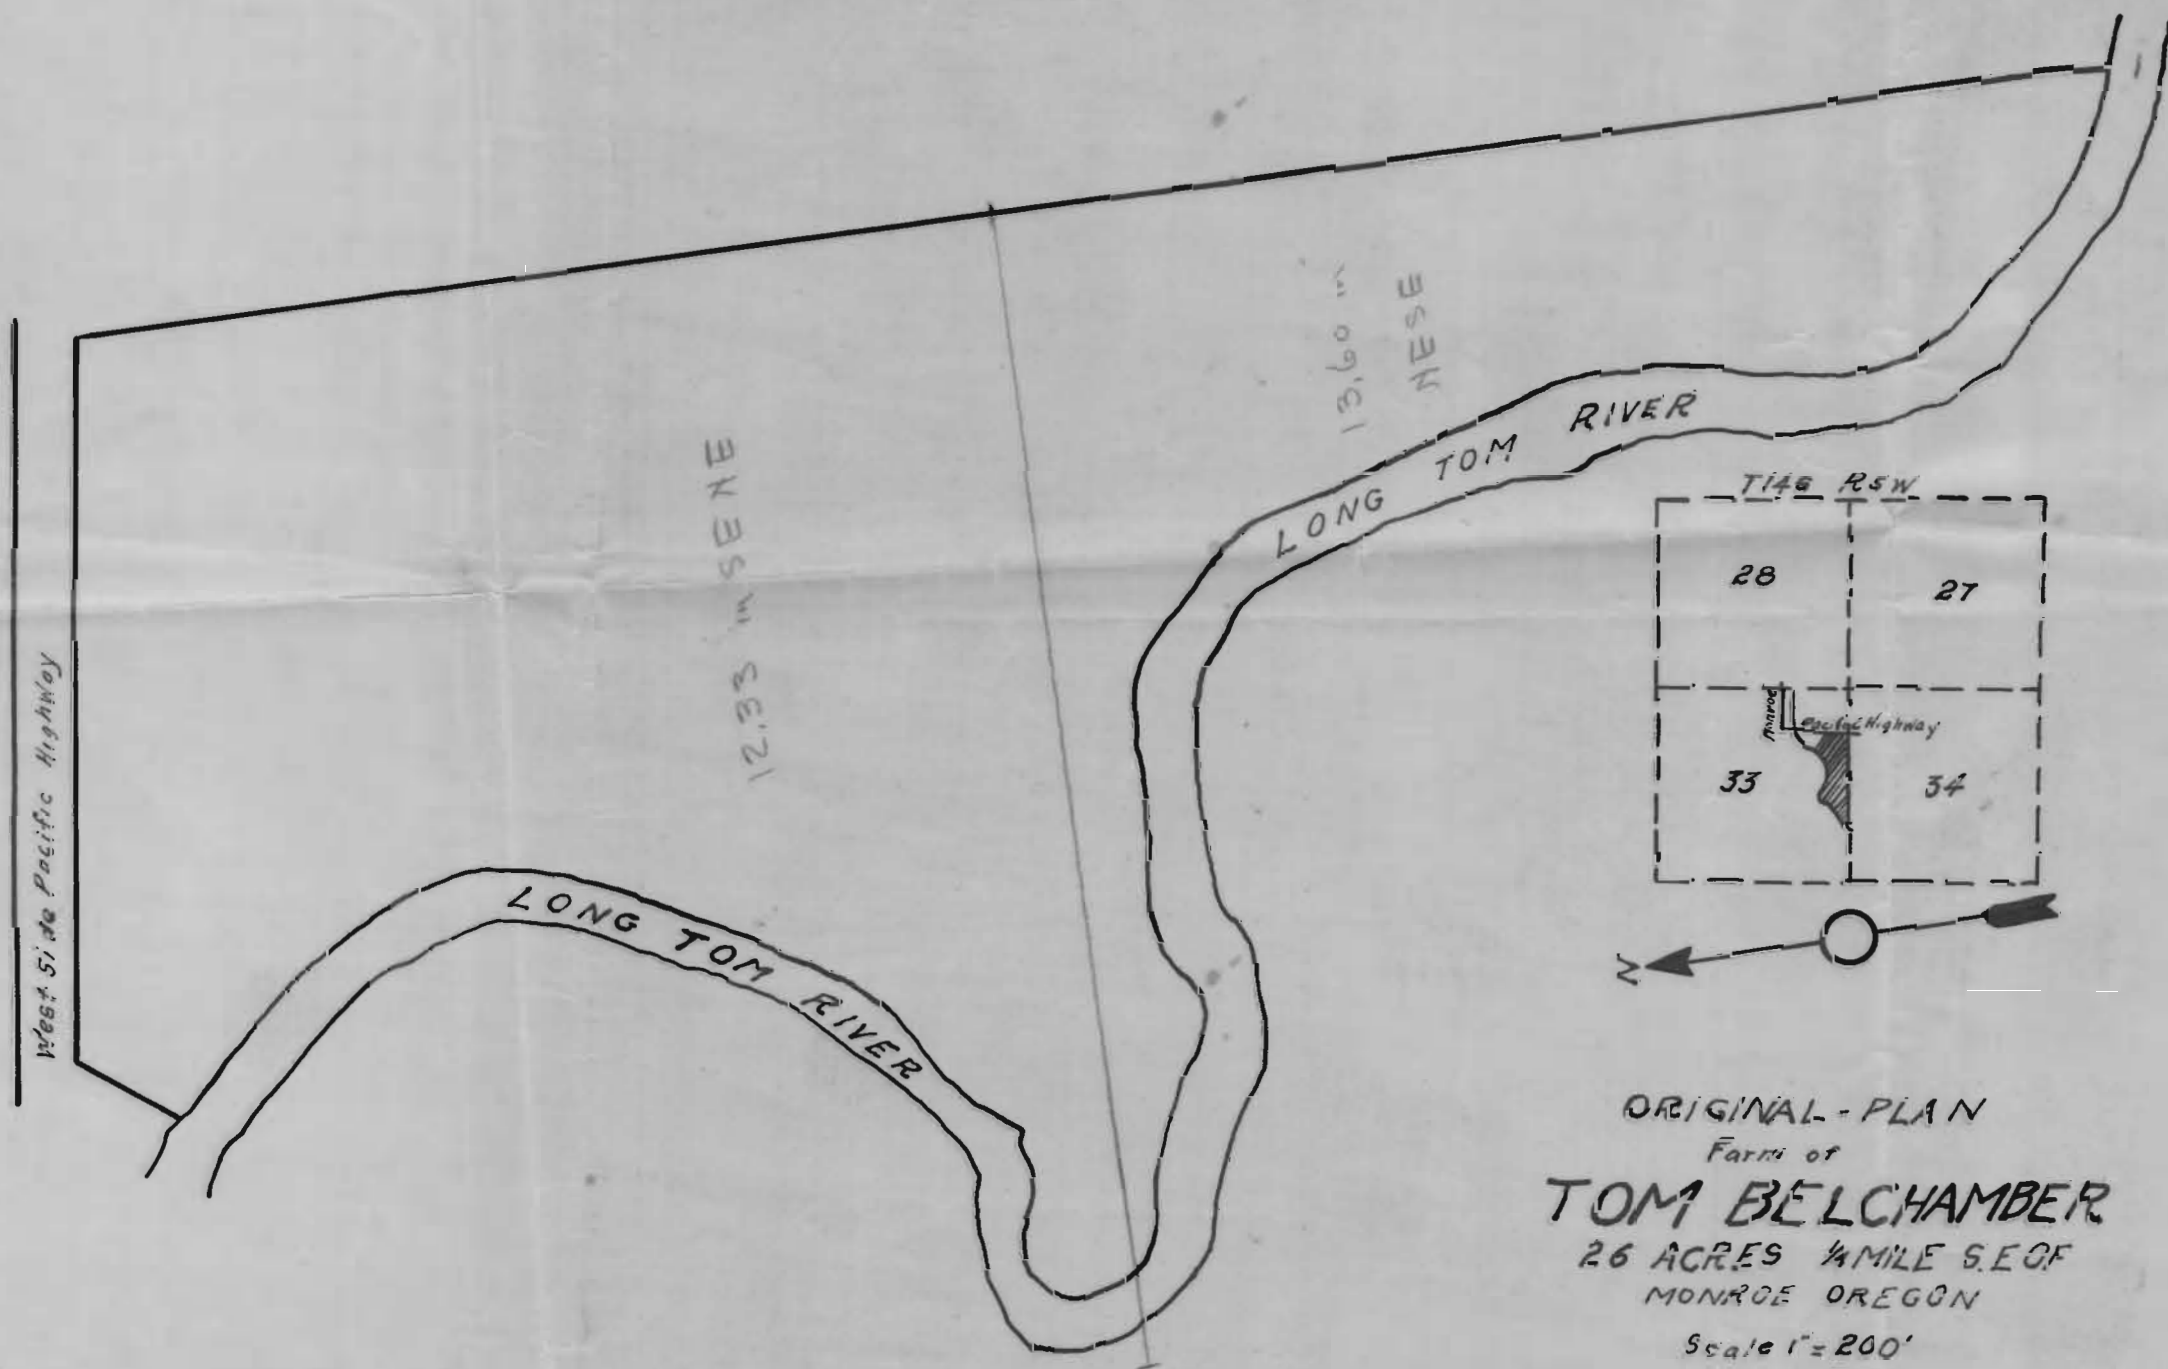

11281

West Side Pacific Highway

12.33 m SENE

13.60 m NESE

LONG TOM RIVER

LONG TOM RIVER

ORIGINAL-PLAN  
 Farm of  
**TOM BELCHAMBER**  
 26 ACRES 1/4 MILE S.E. OF  
 MONROE OREGON  
 Scale 1" = 200'

Application No. 11581  
 Permit No.