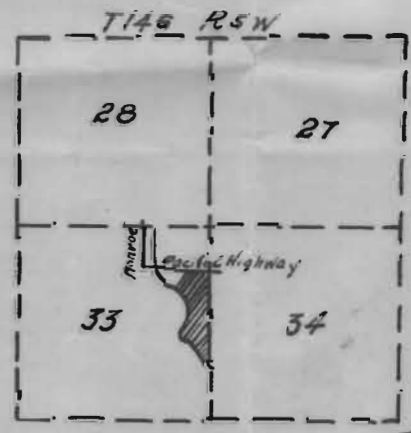

11281

West Side Pacific Highway

12.33 m SENE

13.60 m NESE

LONG TOM RIVER

LONG TOM RIVER

ORIGINAL-PLAN  
 Farm of  
**TOM BELCHAMBER**  
 26 ACRES 1/4 MILE S.E. OF  
 MONROE OREGON  
 Scale 1" = 200'

Application No. 11581  
 Permit No.