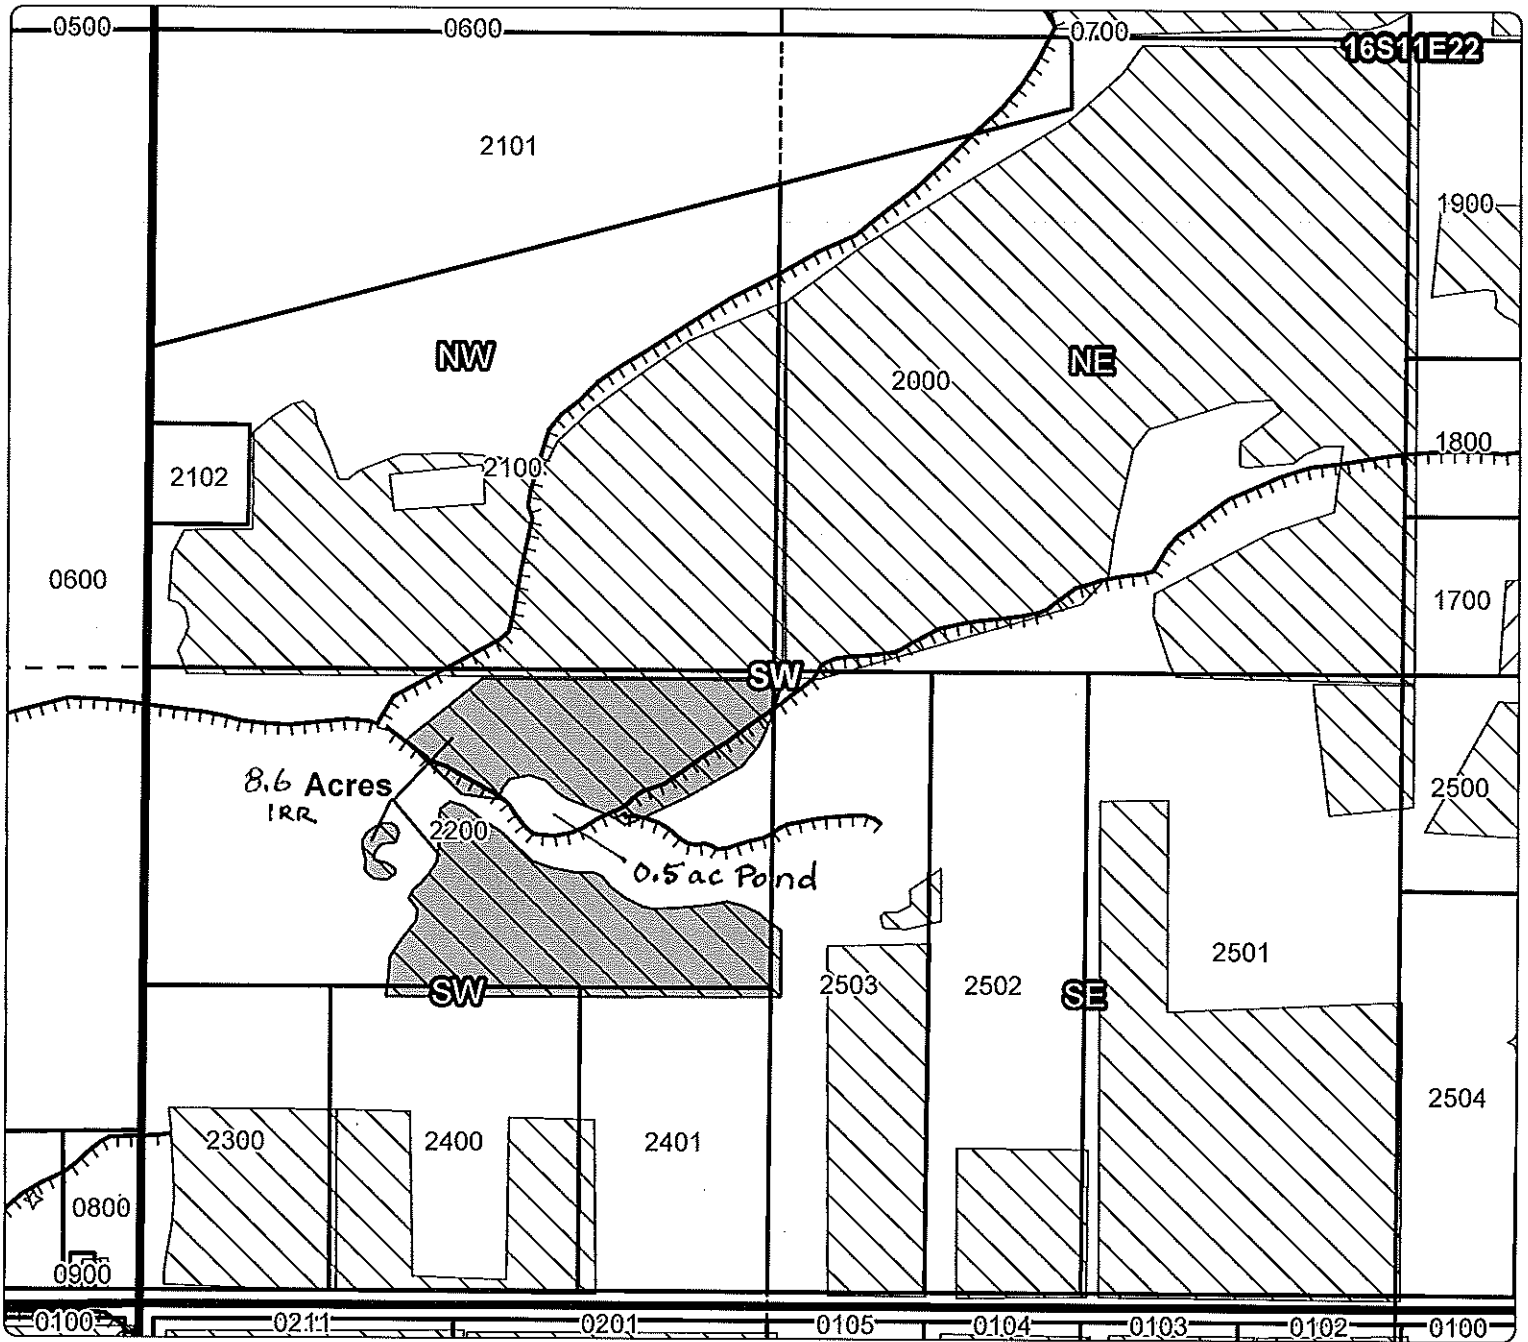

Tumalo Irrigation District

Application for Instream Lease

Cert #: 74146

For: Goebel Trust

1 YEAR INSTREAM LEASE MAP

Taxlot 2200, 16S11E22SWSW: 9.1 Acres Leased (74146), 0 Acres Remaining

↓
0.5 Acre Pond
8.6 Acres Irrigation

- Canals
- Taxlots
- Transfer
- Cert 74146, 74147
- Cert 76106
- All Other Certs