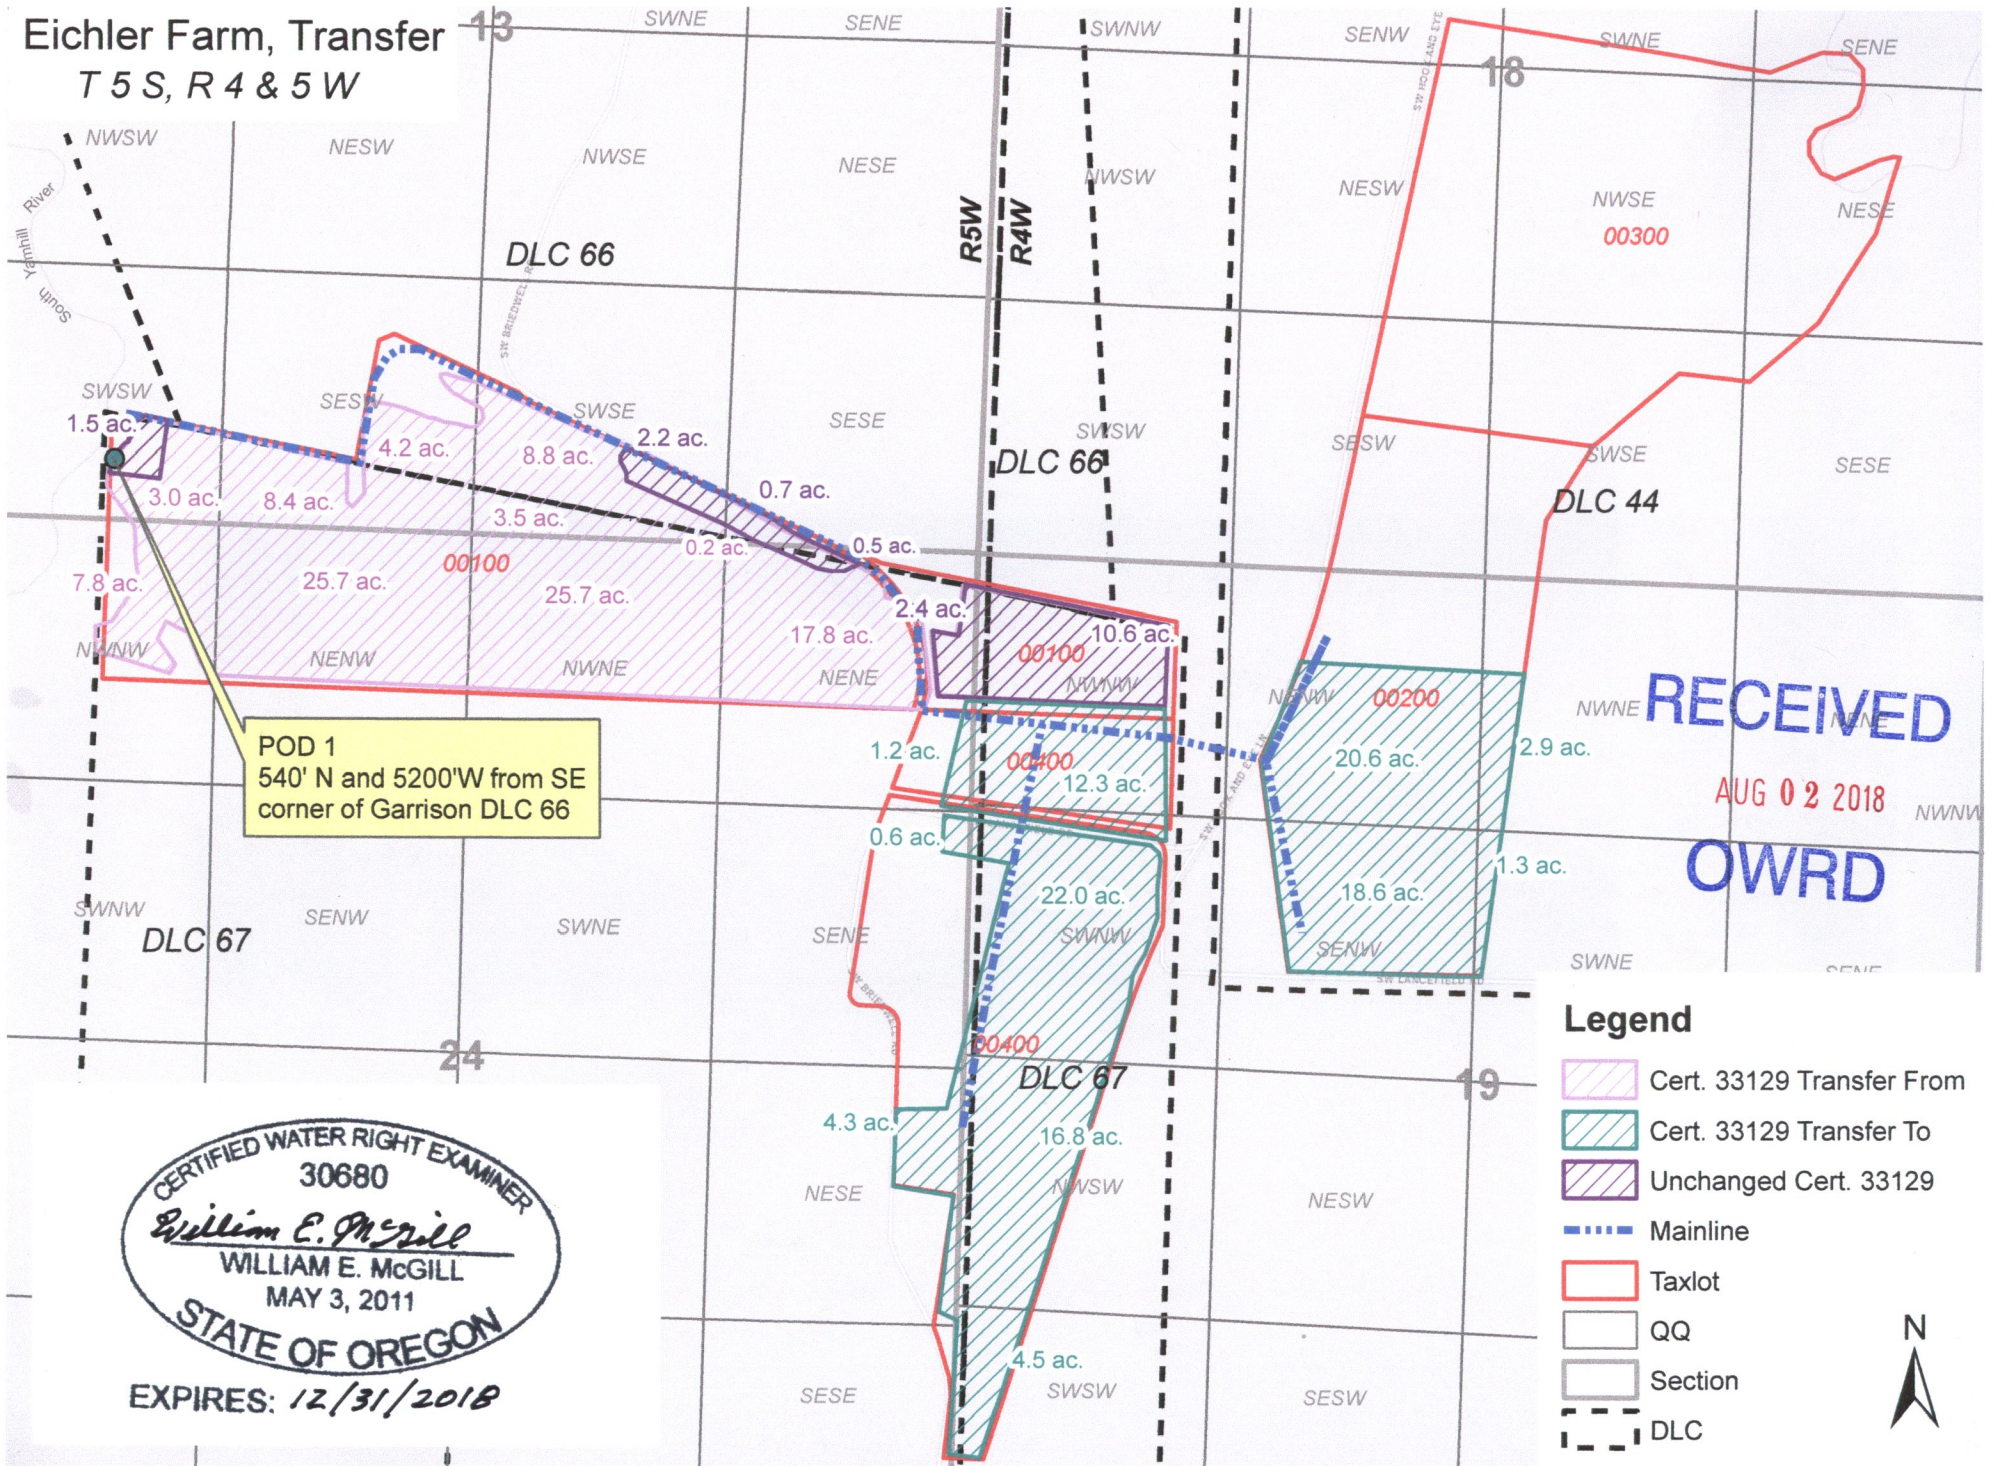

Eichler Farm, Transfer
T 5 S, R 4 & 5 W

Legend

-  Cert. 33129 Transfer From
-  Cert. 33129 Transfer To
-  Unchanged Cert. 33129
-  Mainline
-  Taxlot
-  QQ
-  Section
-  DLC