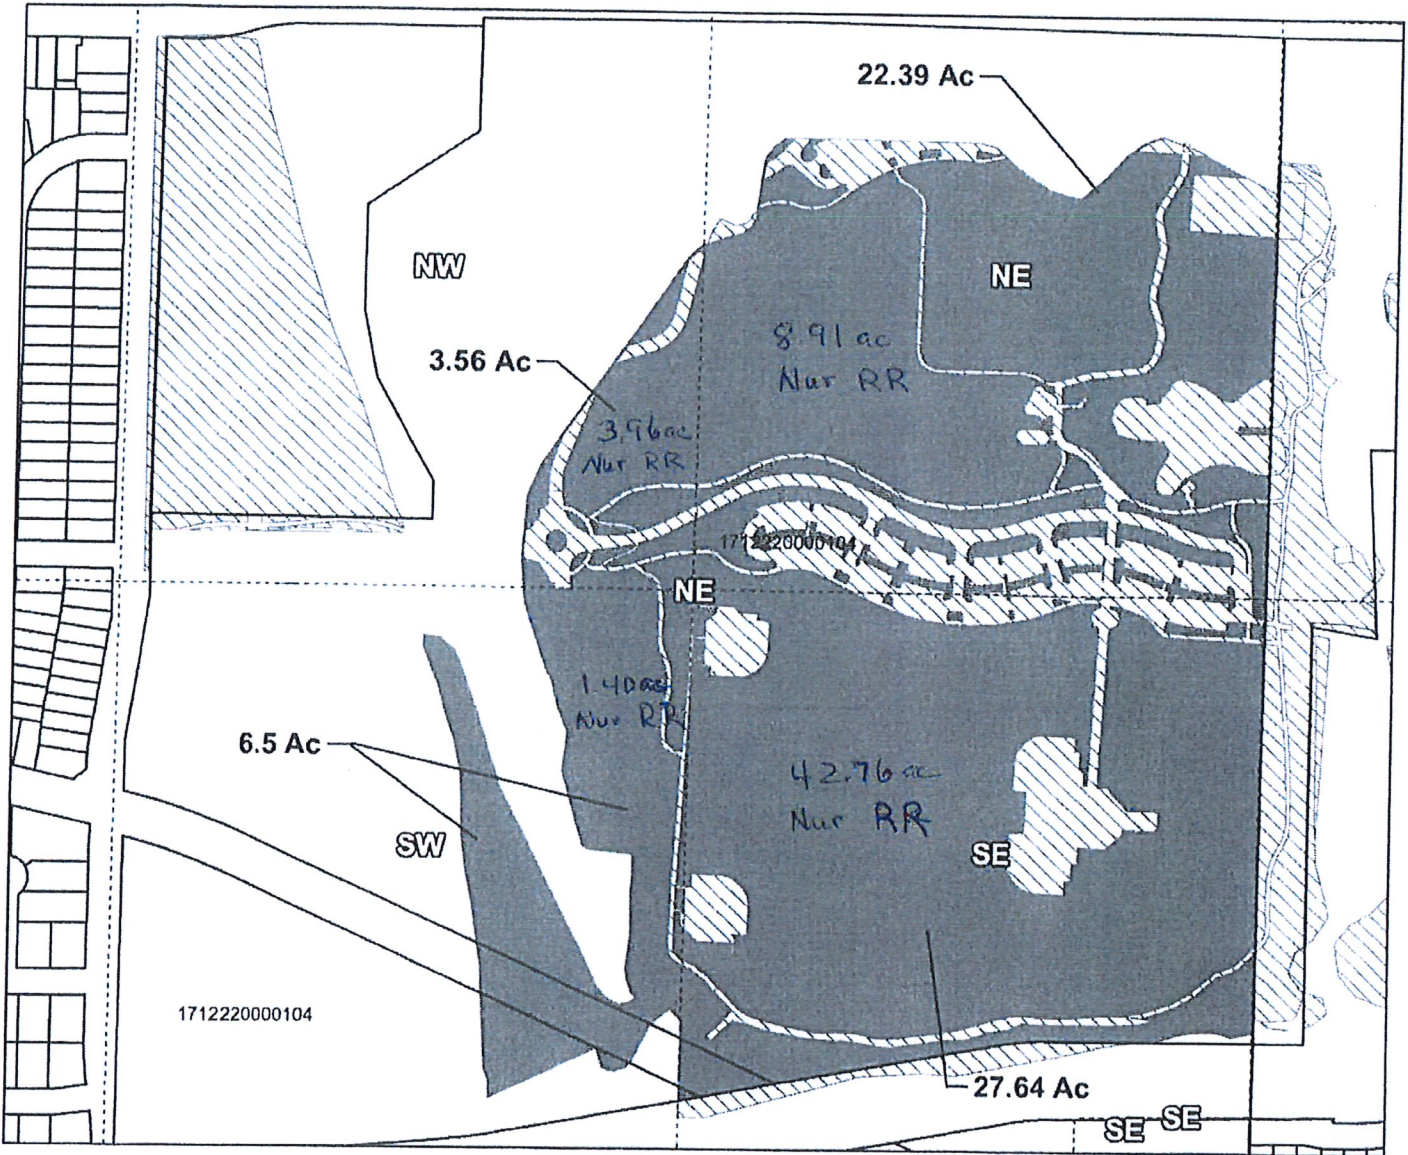

Swalley Irrigation District

2018 District Transfer Application Change of Use Map

Nursery to Irrigation

Certificates: 74145

for Bend Park and Recreation District

Taxlot 1712220000104, T17S R12E 22 NW/NE: 3.56 Acres changed from Nursery to Irrigation
 Taxlot 1712220000104, T17S R12E 22 NE/NE: 22.39 Acres changed from Nursery to Irrigation
 Taxlot 1712220000104, T17S R12E 22 SW/NE: 6.5 Acres changed from Nursery to Irrigation
 Taxlot 1712220000104, T17S R12E 22 SE/NE: 27.64 Acres changed from Nursery to Irrigation

- Pipelines and Canals
- Transfer
- Taxlots
- Primary Water Right

1 inch = 400 feet

EXPIRES: 12/31/2019

Prepared by Swalley Irrigation District | AUGUST 2018

RECEIVED SEP 07 2018

Swalley Irrigation District

2018 District Transfer Application Change of Use Map

Certificates: 74145

for Bend Parks and Recreation

RECEIVED SEP 07 2018

Taxlot 1712230001802, T17S R12E 23 NW/NW: 14.28 Acres changed from Nursery to Irrigation
Taxlot 1712230001802, T17S R12E 23 SW/NW: 2.58 Acres changed from Nursery to Irrigation

- Pipelines and Canals
- Transfer
- Taxlots
- Primary Water Right

1 inch = 400 feet

Prepared by Swalley Irrigation District | AUGUST 2018

EXPIRES: 12/31/2019