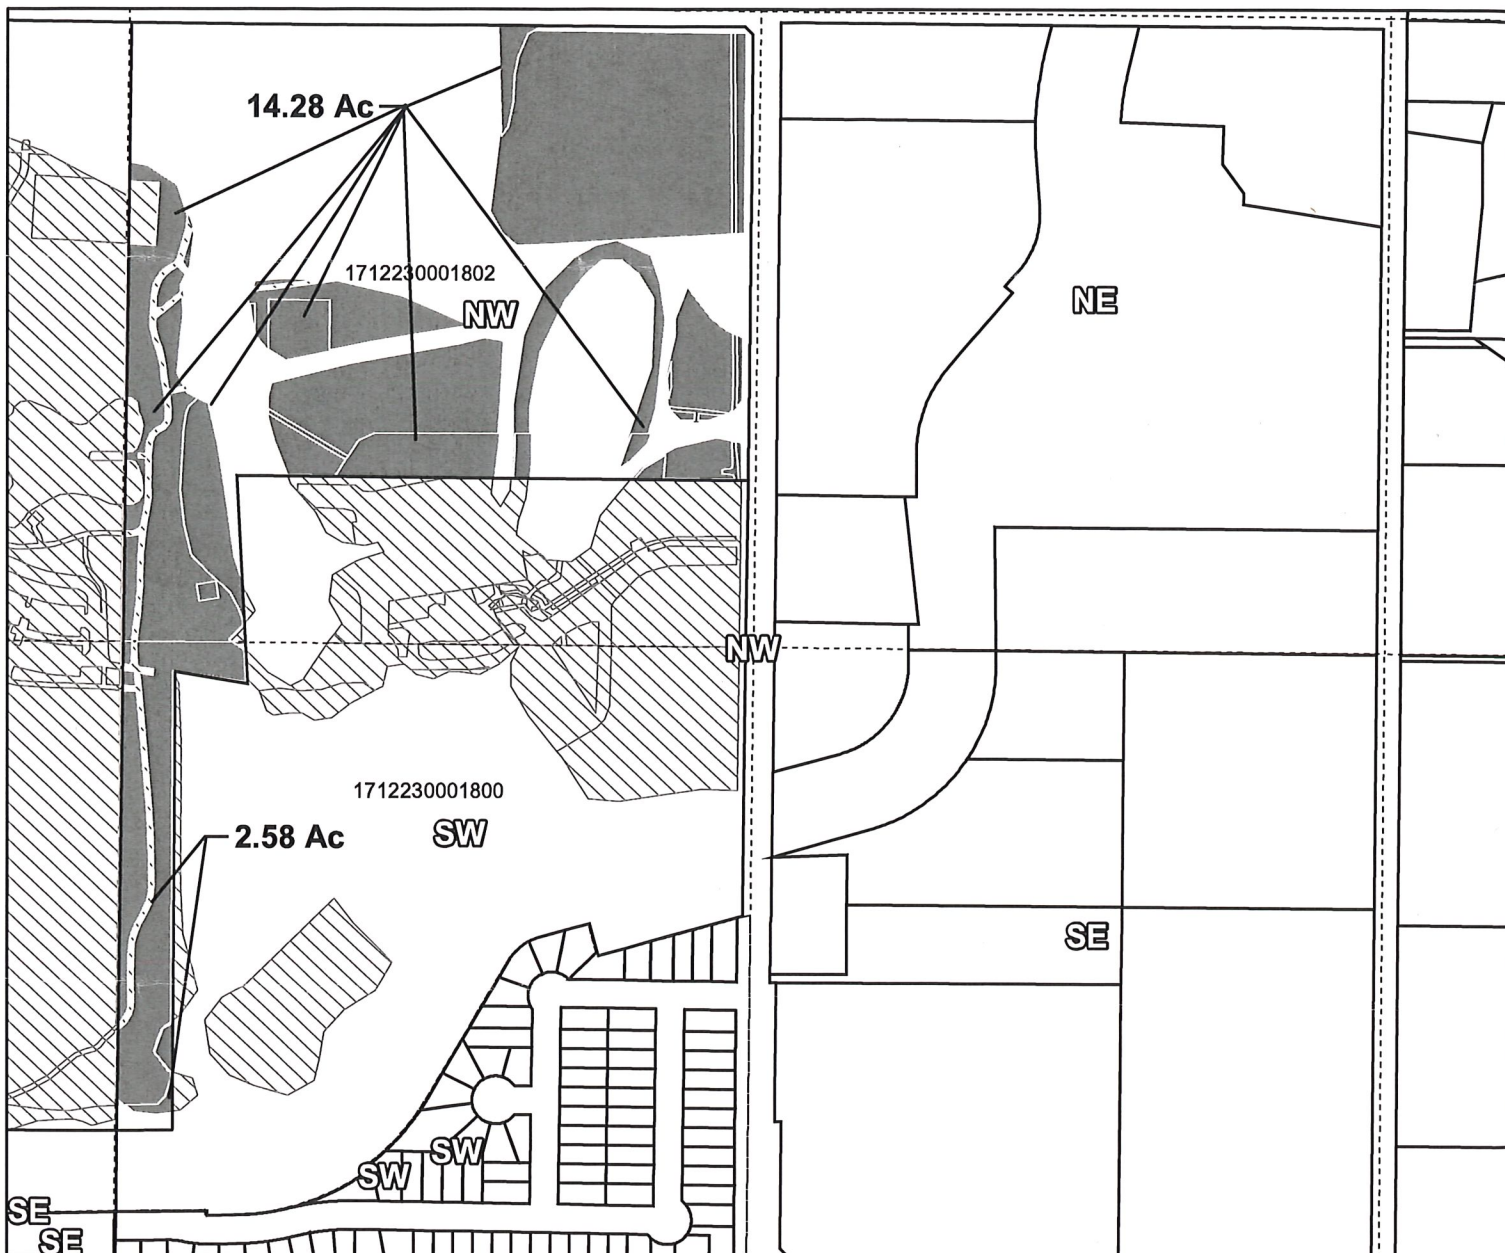

Swalley Irrigation District

2018 District Transfer Application Change of Use Map

Nursery to Irrigation

Certificates: 74145

for Bend Park and Recreation District

Taxlot 1712220000104, T17S R12E 22 NW/NE: 3.56 Acres changed from Nursery to Irrigation
 Taxlot 1712220000104, T17S R12E 22 NE/NE: 22.39 Acres changed from Nursery to Irrigation
 Taxlot 1712220000104, T17S R12E 22 SW/NE: 6.5 Acres changed from Nursery to Irrigation
 Taxlot 1712220000104, T17S R12E 22 SE/NE: 27.64 Acres changed from Nursery to Irrigation

- Pipelines and Canals
- Transfer
- Taxlots
- Primary Water Right

1 inch = 400 feet

EXPIRES: 12/31/2019

Prepared by Swalley Irrigation District | AUGUST 2018

RECEIVED SEP 07 2018

Swalley Irrigation District

2018 District Transfer Application Change of Use Map

Certificates: 74145

for Bend Parks and Recreation

RECEIVED SEP 07 2018

Taxlot 1712230001802, T17S R12E 23 NW/NW: 14.28 Acres changed from Nursery to Irrigation
Taxlot 1712230001802, T17S R12E 23 SW/NW: 2.58 Acres changed from Nursery to Irrigation

- Pipelines and Canals
- Transfer
- Taxlots
- Primary Water Right

1 inch = 400 feet

Prepared by Swalley Irrigation District | AUGUST 2018

EXPIRES: 12/31/2019