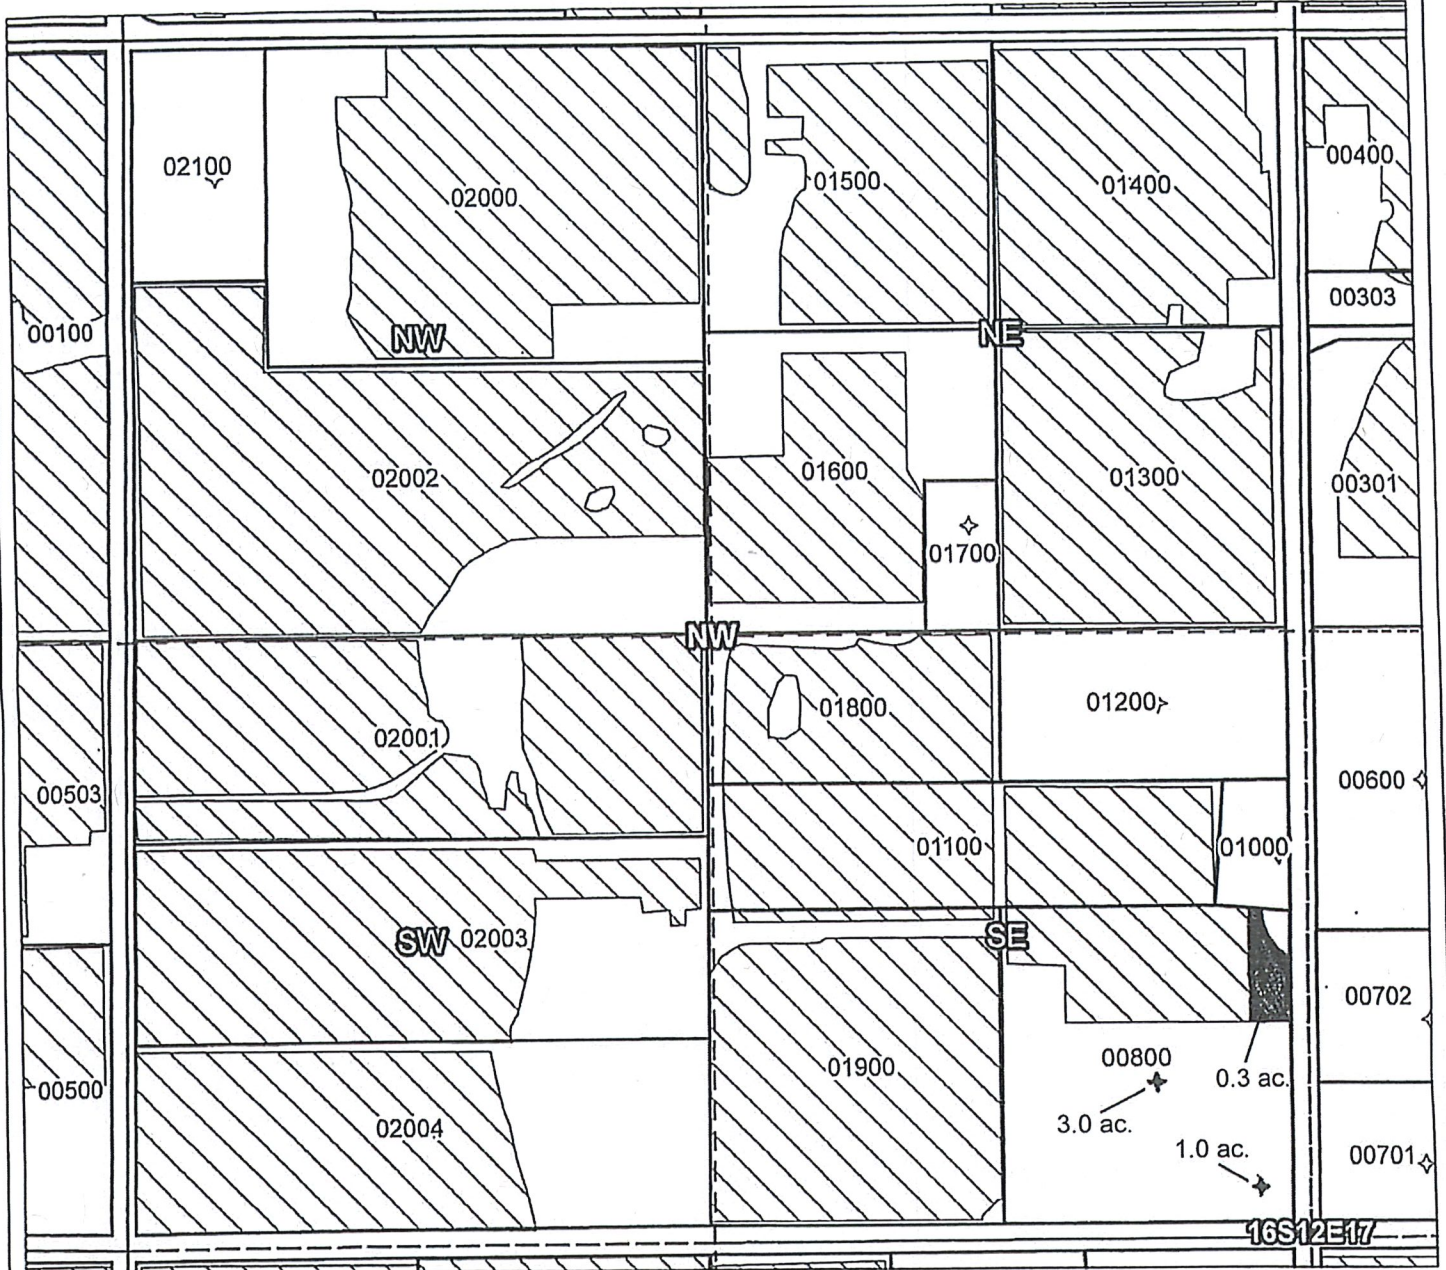

Tumalo Irrigation District

2014 District Transfer "Beneficial Use" Map

Certificates: 74146 (IR), 74147 (IS), 74148 (IS), 74149 (IS), 76520 (IS)
for Lorin & Terry Ann Freeland

T-11939

Taxlot 800, 16S12E17SESW: 5.5 Acres On

RECEIVED BY OWRD

APR 03 2017

SALEM, OR

- Canals
- Taxlots
- Rights to Transfer
- Cert 74146, 74147
- Cert 76106
- All Other Certs

1 inch = 400 feet

Tumalo Irrigation District

2014 District Transfer Application "Off" Map

Certificates: 74146 (IR)
for Lorin & Terry Ann Freeland

T-11939

Taxlot 800, 16S12E17SE17: 4.3 Acres Off

- Canals
- Taxlots
- Rights to Transfer
- Cert 74146, 74147
- Cert 76106
- All Other Certs

1 inch = 400 feet