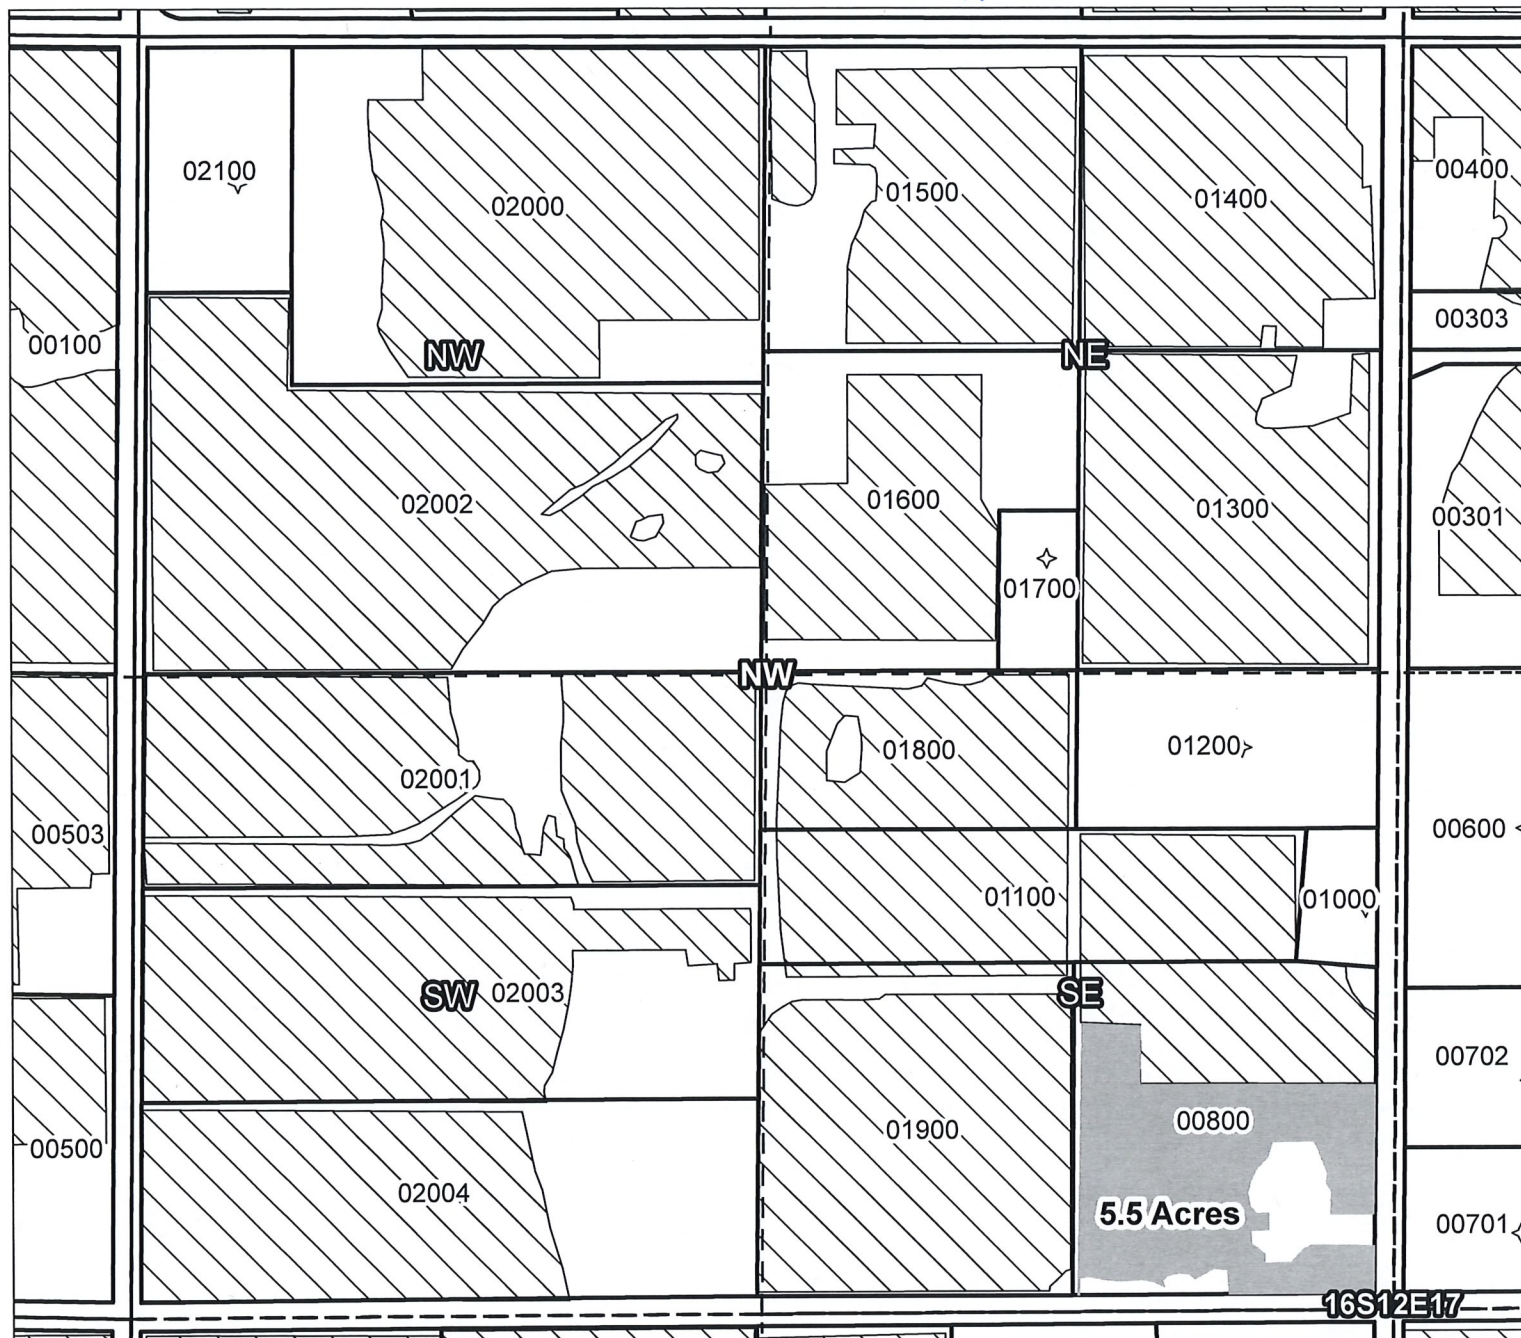

Tumalo Irrigation District

2014 District Transfer "Beneficial Use" Map

Certificates: 74146 (IR), 74147 (IS), 74148 (IS), 74149 (IS), 76520 (IS)
for Lorin & Terry Ann Freeland

T-11939

Taxlot 800, 16S12E17SESW: 5.5 Acres On

RECEIVED BY OWRD

APR 03 2017

SALEM, OR

- Canals
- Taxlots
- Rights to Transfer
- Cert 74146, 74147
- Cert 76106
- All Other Certs

1 inch = 400 feet

Tumalo Irrigation District

2014 District Transfer Application "Off" Map

Certificates: 74146 (IR)
for Lorin & Terry Ann Freeland

T-11939

Taxlot 800, 16S12E17SE17: 4.3 Acres Off

- Canals
- Taxlots
- Rights to Transfer
- Cert 74146, 74147
- Cert 76106
- All Other Certs

1 inch = 400 feet