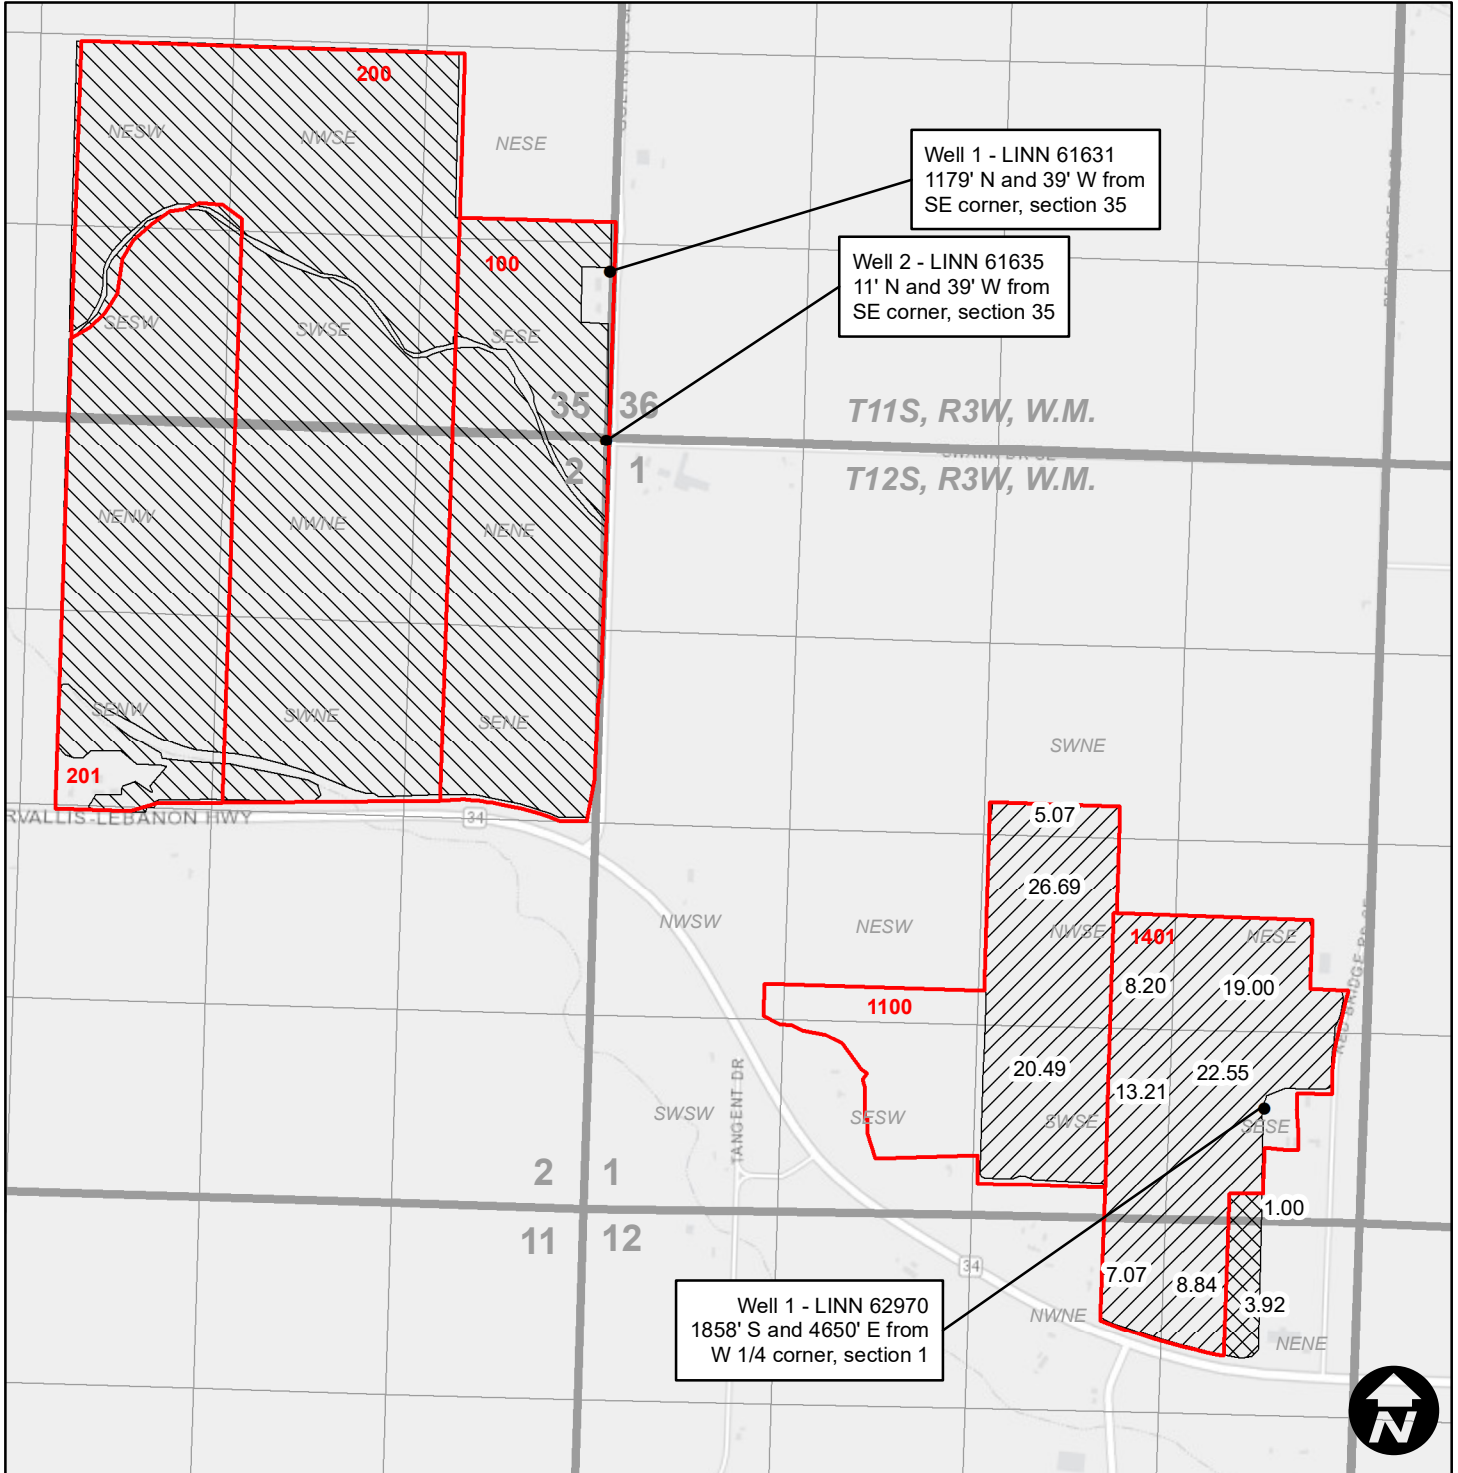

Allocation of Conserved Water - Lee Holdings, LLC

Legend

- Taxlot
- Cert. 98658
- Cert. 98658 No Change
- Cert. 98556