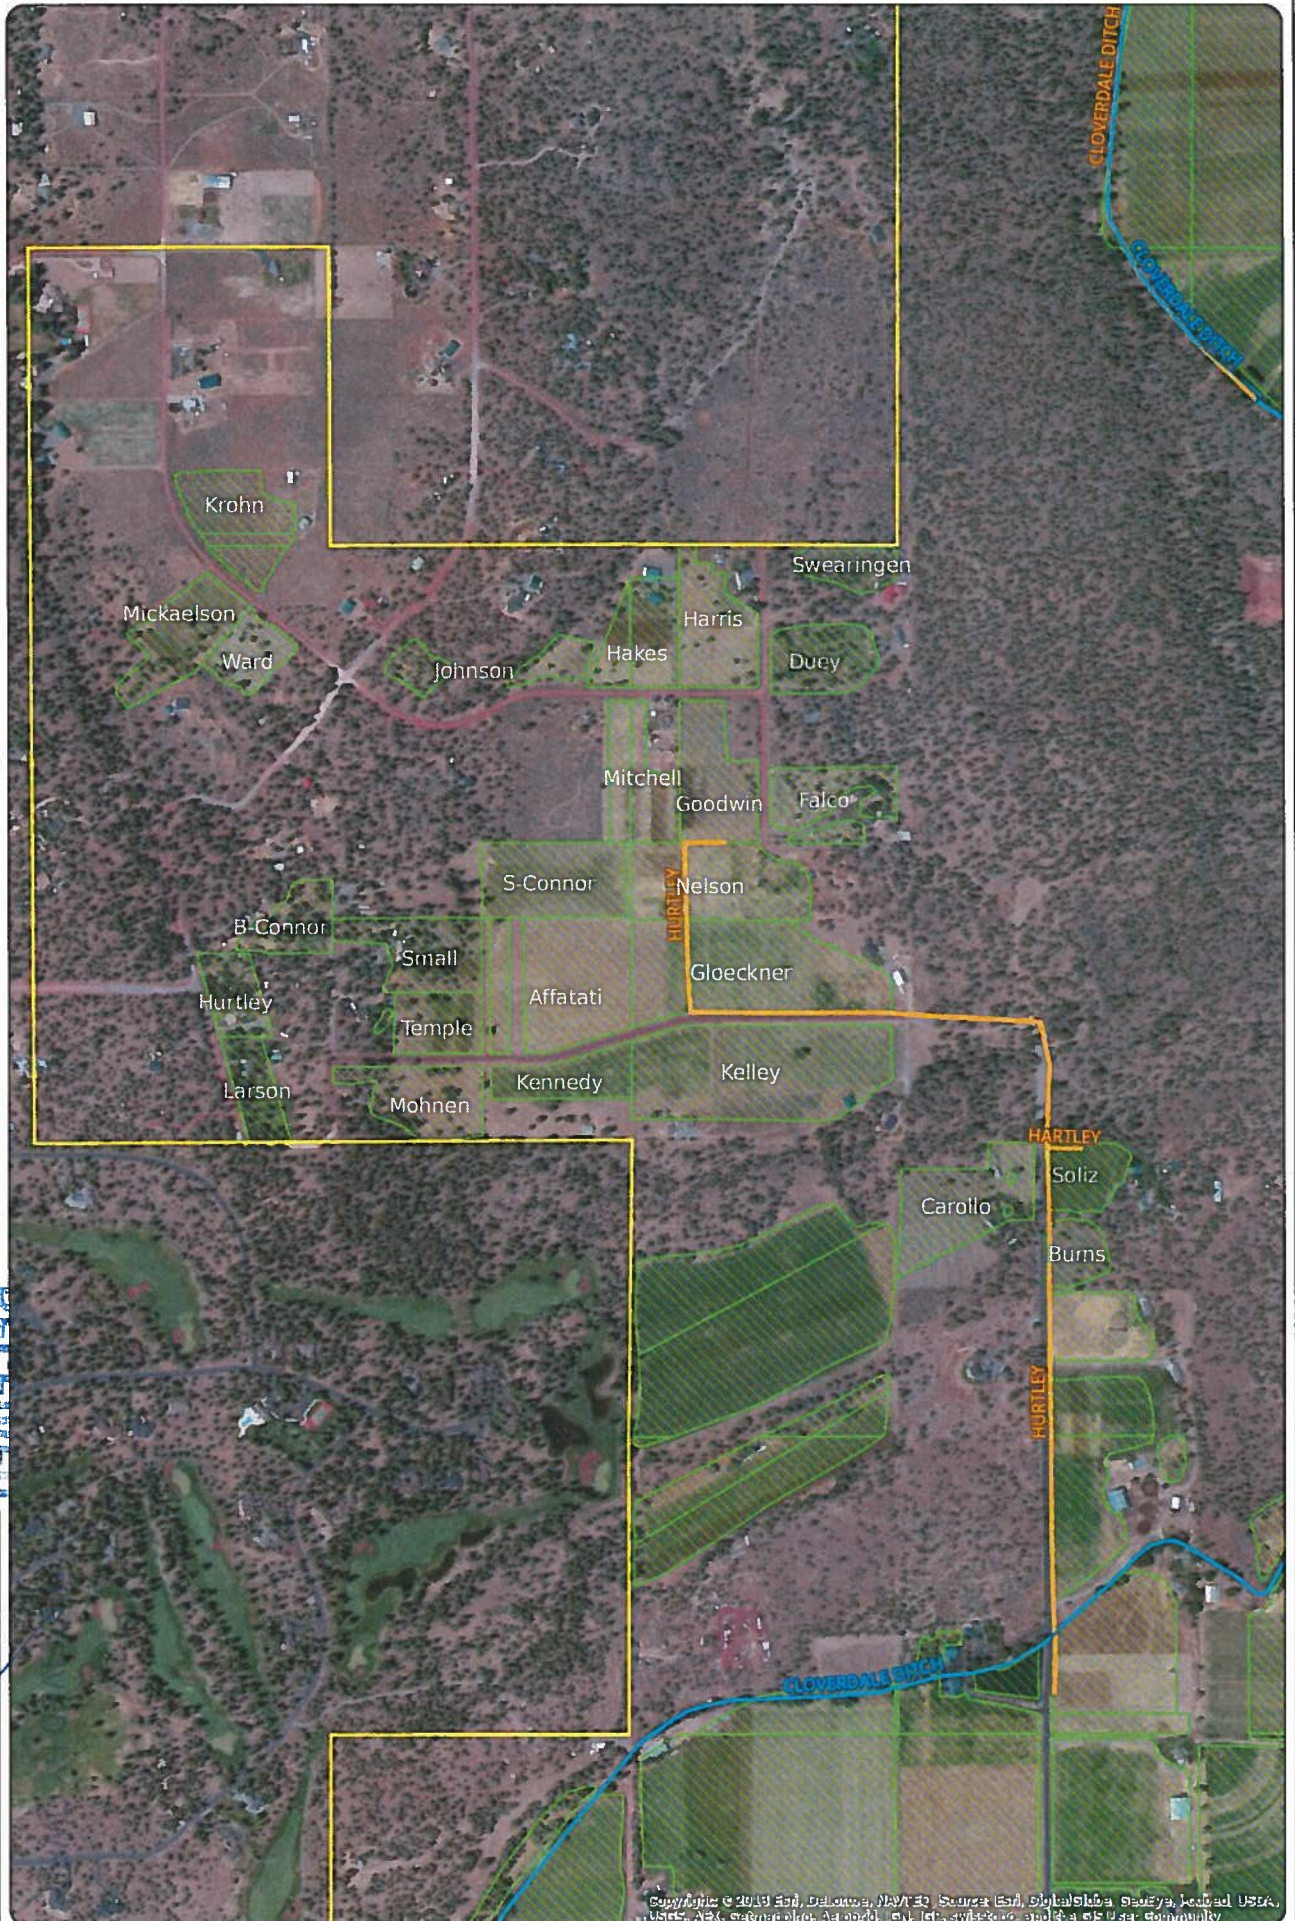

Hurtley North

RECEIVED
 DEC 18 2013
 NWPRN

RECEIVED
 DEC 16 2013
 SALEM, OR

Copyright © 2013 Esri, Delaware, NAVTEQ, Source Esri, DigitalGlobe, GeoEye, IGN, Aeri, USDA, Swire, and other US and International Suppliers of Imagery and Geographic Information

Author: Pamela Thalacker
 Organization: Three Sisters Irrigation District

Date Created: June 13, 2013