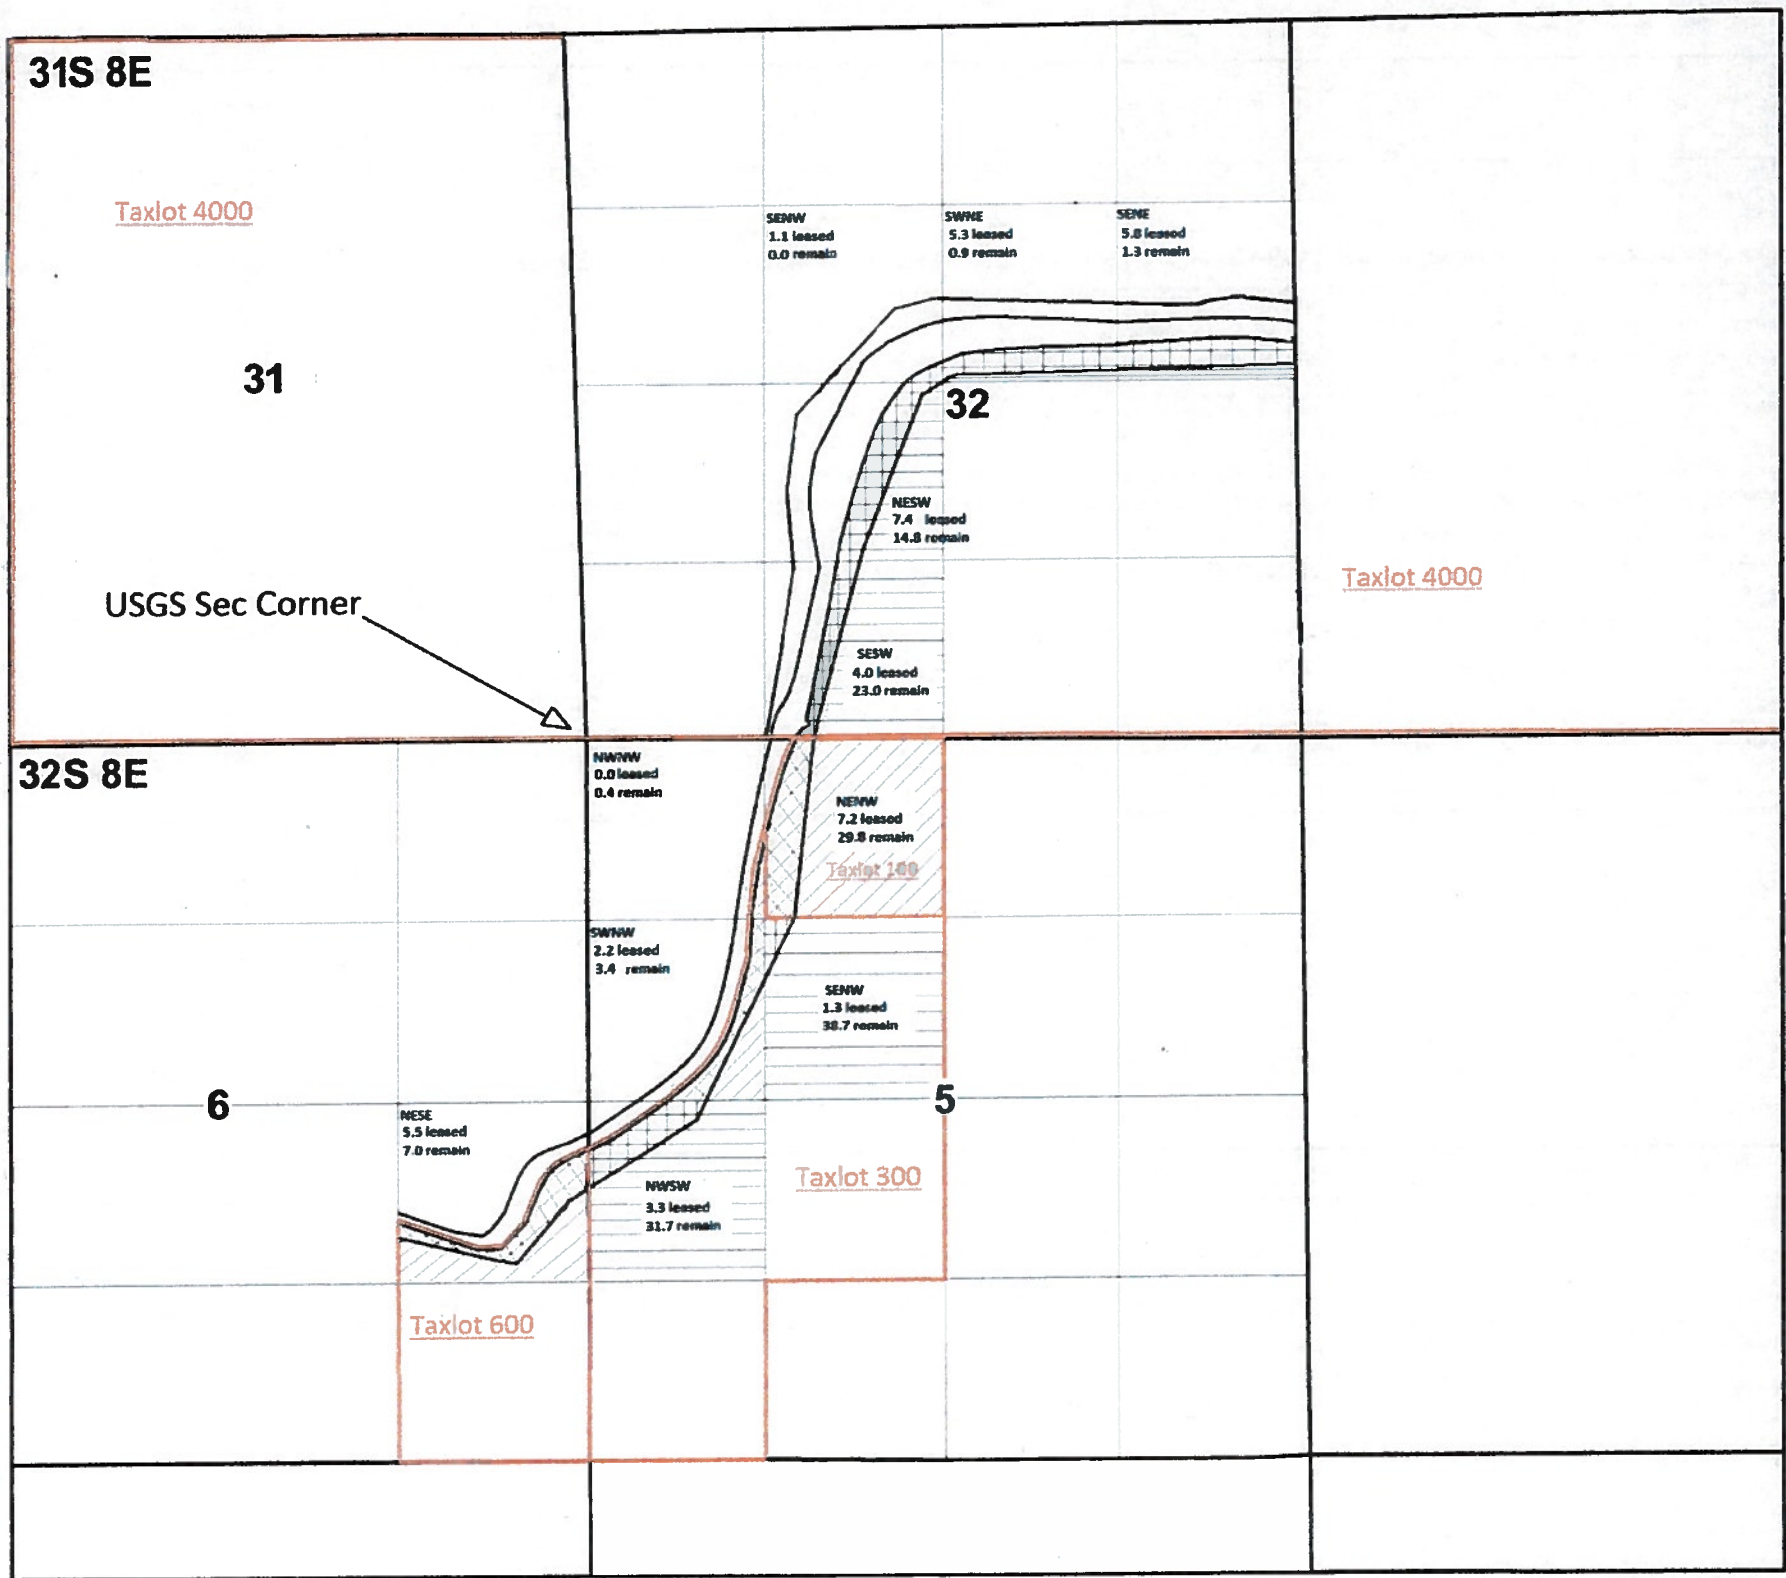

Prepared with assistance from USDA-Natural Resources Conservation Service

Legend

Cert 31364

Acres Leased	Acres Remaining

	Township Range Section
	Taxlot 4000 Boundary

RECEIVED BY OWRD

MAY 26 2017

SALEM, OR

Prepared with assistance from USDA-Natural Resources Conservation Service

Legend

	Acres Leased	Acres Remaining
Cert 33523		
Cert 33422		

- Township Range Section
- Taxlot Boundary

RECEIVED BY OWRD

MAY 26 2017

SALEM, OR