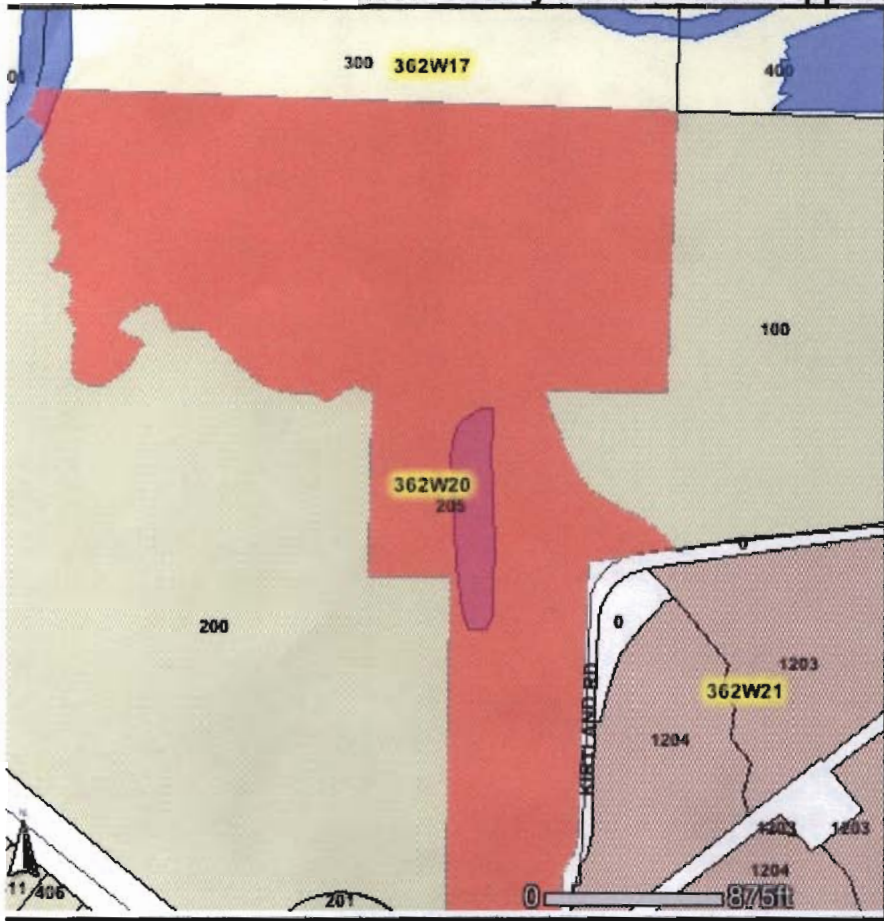

Jackson County Front Counter Application

Front Counter Legend

- Highlighted Feature
- Tax Lot Polygons
- Taxlot Numbers
- ⚡ I-5 (Interstate)
- Major Roads
- Rivers and Lakes
- City Limits
- ~ All Streets county

Close Window Print Window

T26S, R2W, W.M. SECTIONS 19 & 20

Legend

-  Area of Tolo lease
-  Area of Parker lease
-  Area to remain irrigated
-  Area of more than 5 years non use

Section line
Perimeter of Cert.

Scale 1" = 600'