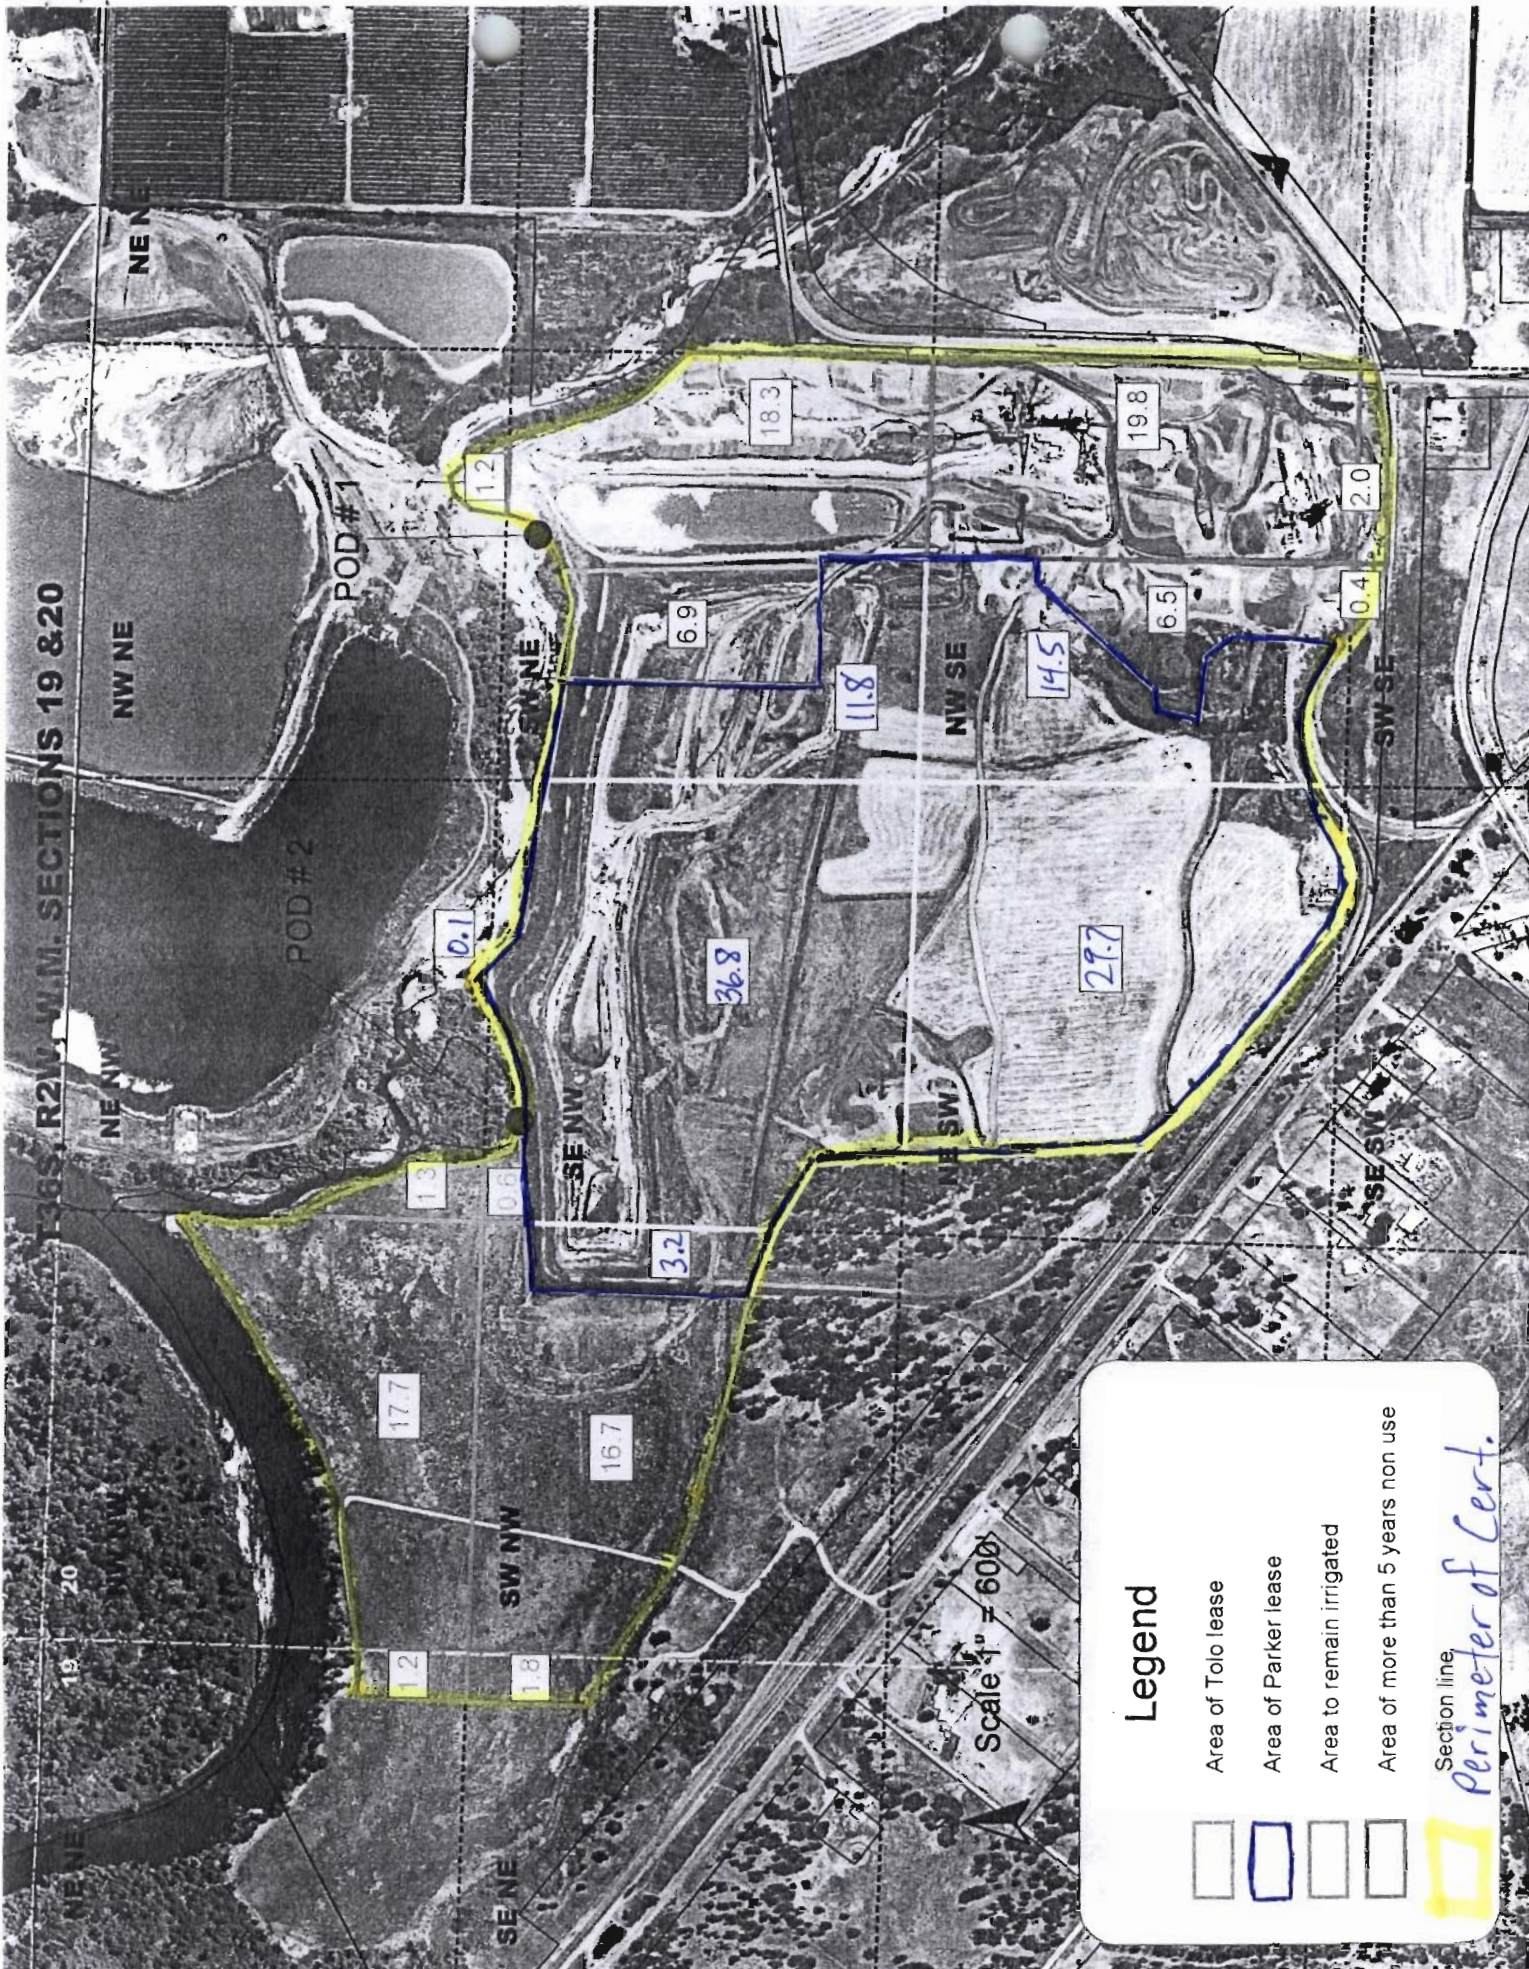

Jackson County Front Counter Application

Front Counter Legend

- Highlighted Feature
- Tax Lot Polygons
- Taxlot Numbers
- ⚡ I-5 (Interstate)
- Major Roads
- Rivers and Lakes
- City Limits
- ~ All Streets county

Close Window Print Window

T26S, R2W, W.M. SECTIONS 19 & 20

Legend

-  Area of Tolo lease
-  Area of Parker lease
-  Area to remain irrigated
-  Area of more than 5 years non use

Section line
Perimeter of Cert.

Scale 1" = 600'