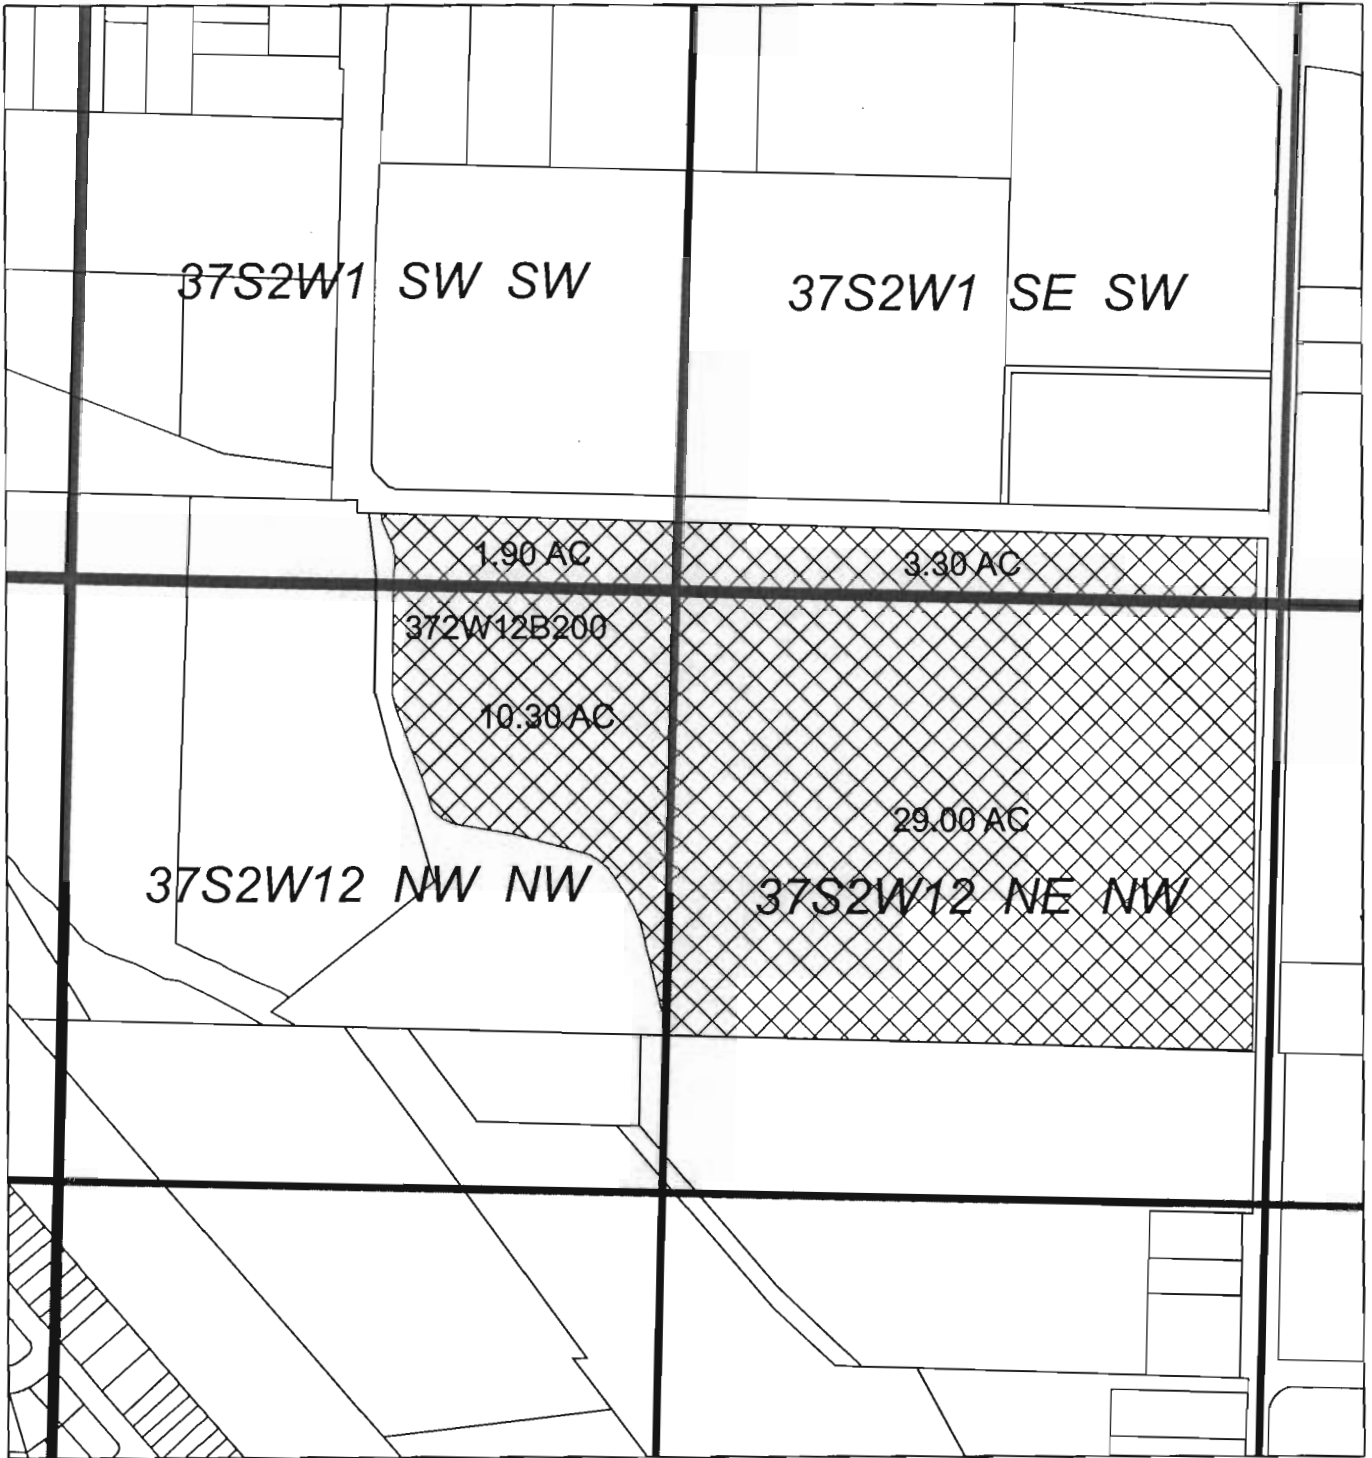

# RRVID In-Stream Lease Map

Located in S1/2 SW1/4 SEC.1 T.37.S. R.2W.W.M. and N1/2 NW1/4 SEC.12 T.37S. R.2 W.W.M.

Tax Lot T37S R2W 12B 200  
44.5 Proposed Leased Acres

**Certificates**

80569  
80571  
80574  
80576  
25915

*modoc*

-  In-Stream Lease
-  Section Line
-  Qtr-Qtr
-  Tax Lot Line

Printed May 2006