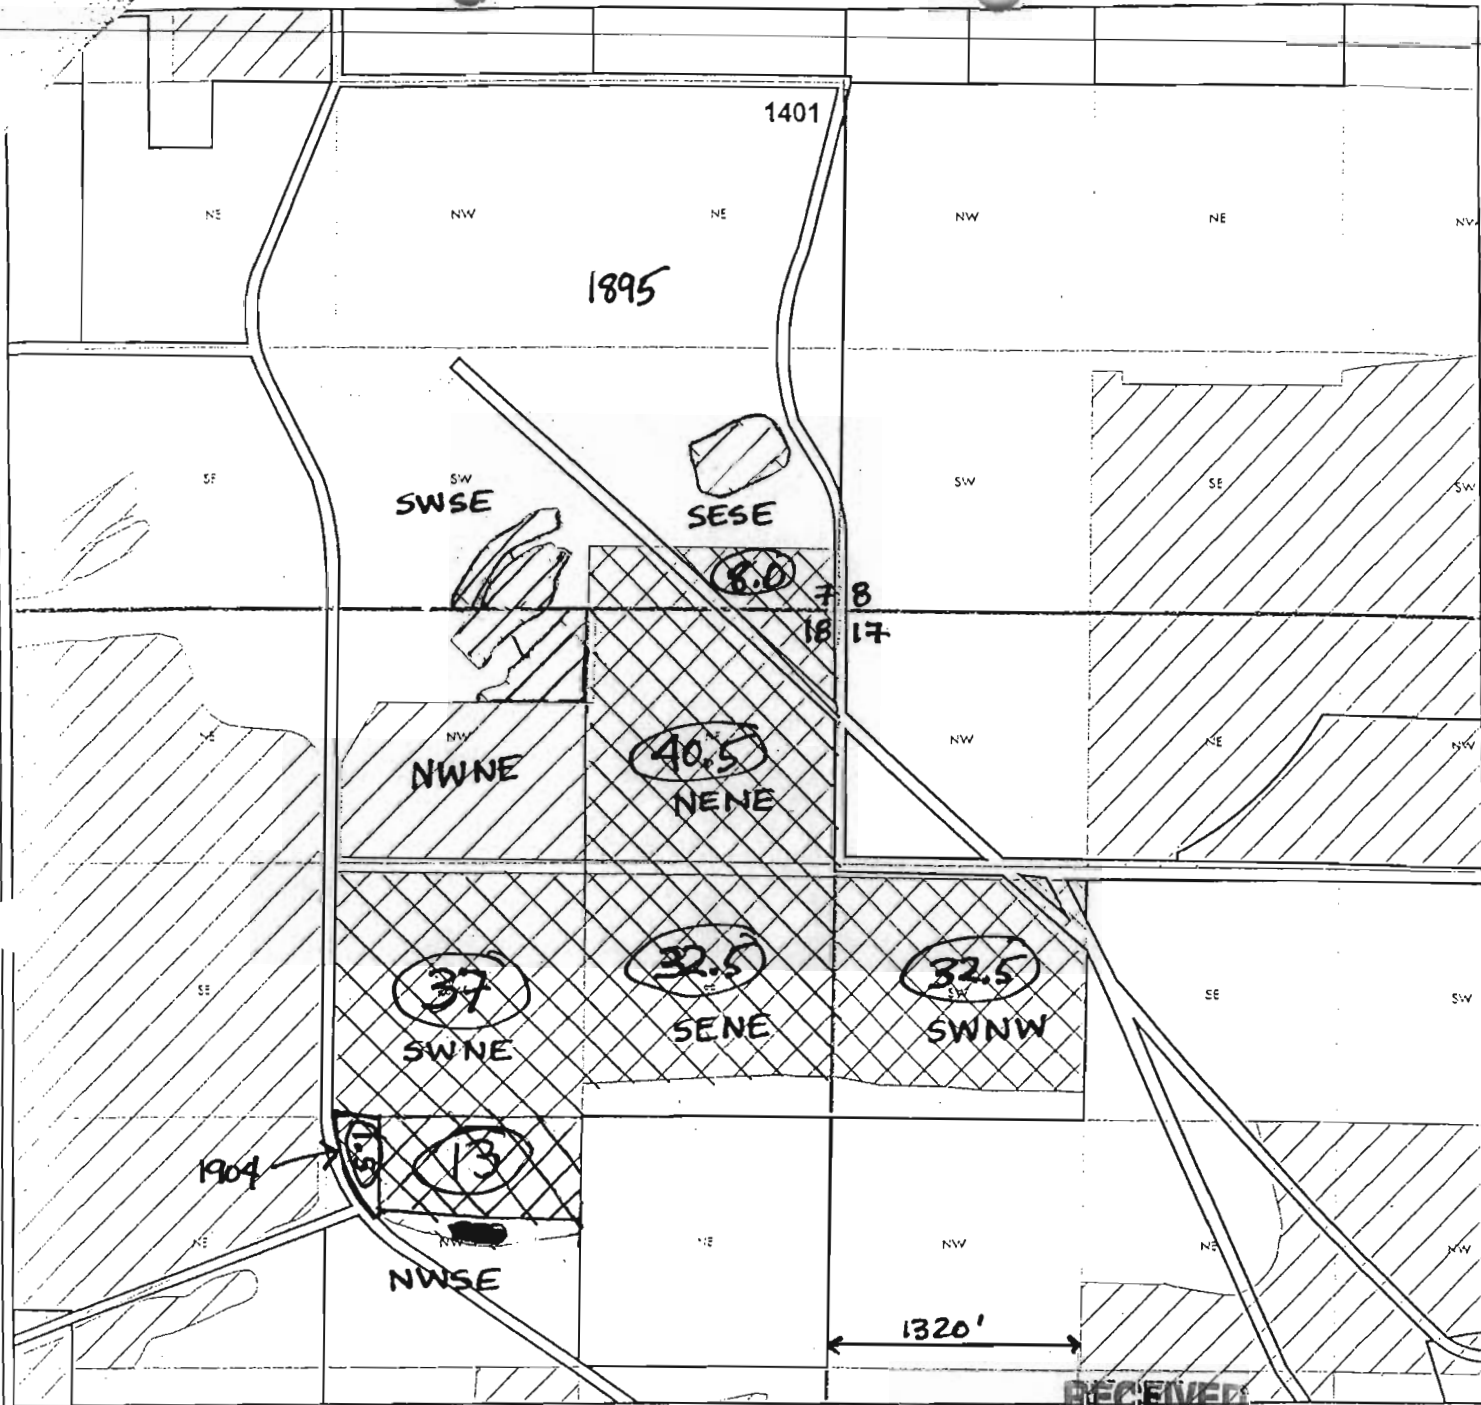

Lease Map for Squaw Creek Irrigation District

Property Owner: Thalacker, Marc and Pamela
 Legal Description(s): 14-12-07-SW/SE-01401, 14-12-07-SE/SE-01401,
 14-12-18-NW/NE-01401, 14-12-17-SW/NW-01401
 Total Acres: 163.5 ac. (1895)
 1.5 ac (1904)

RECEIVED
 MAR 28 2007
 WATER RESOURCES DEPT
 SALEM, OREGON

1 inch equals 1000 feet

 Denotes Place of Use to be Leased

Signed: *Marc Thalacker*
 for Squaw Creek Irrigation District

Dated: ~~3/15/07~~
 3/15/07