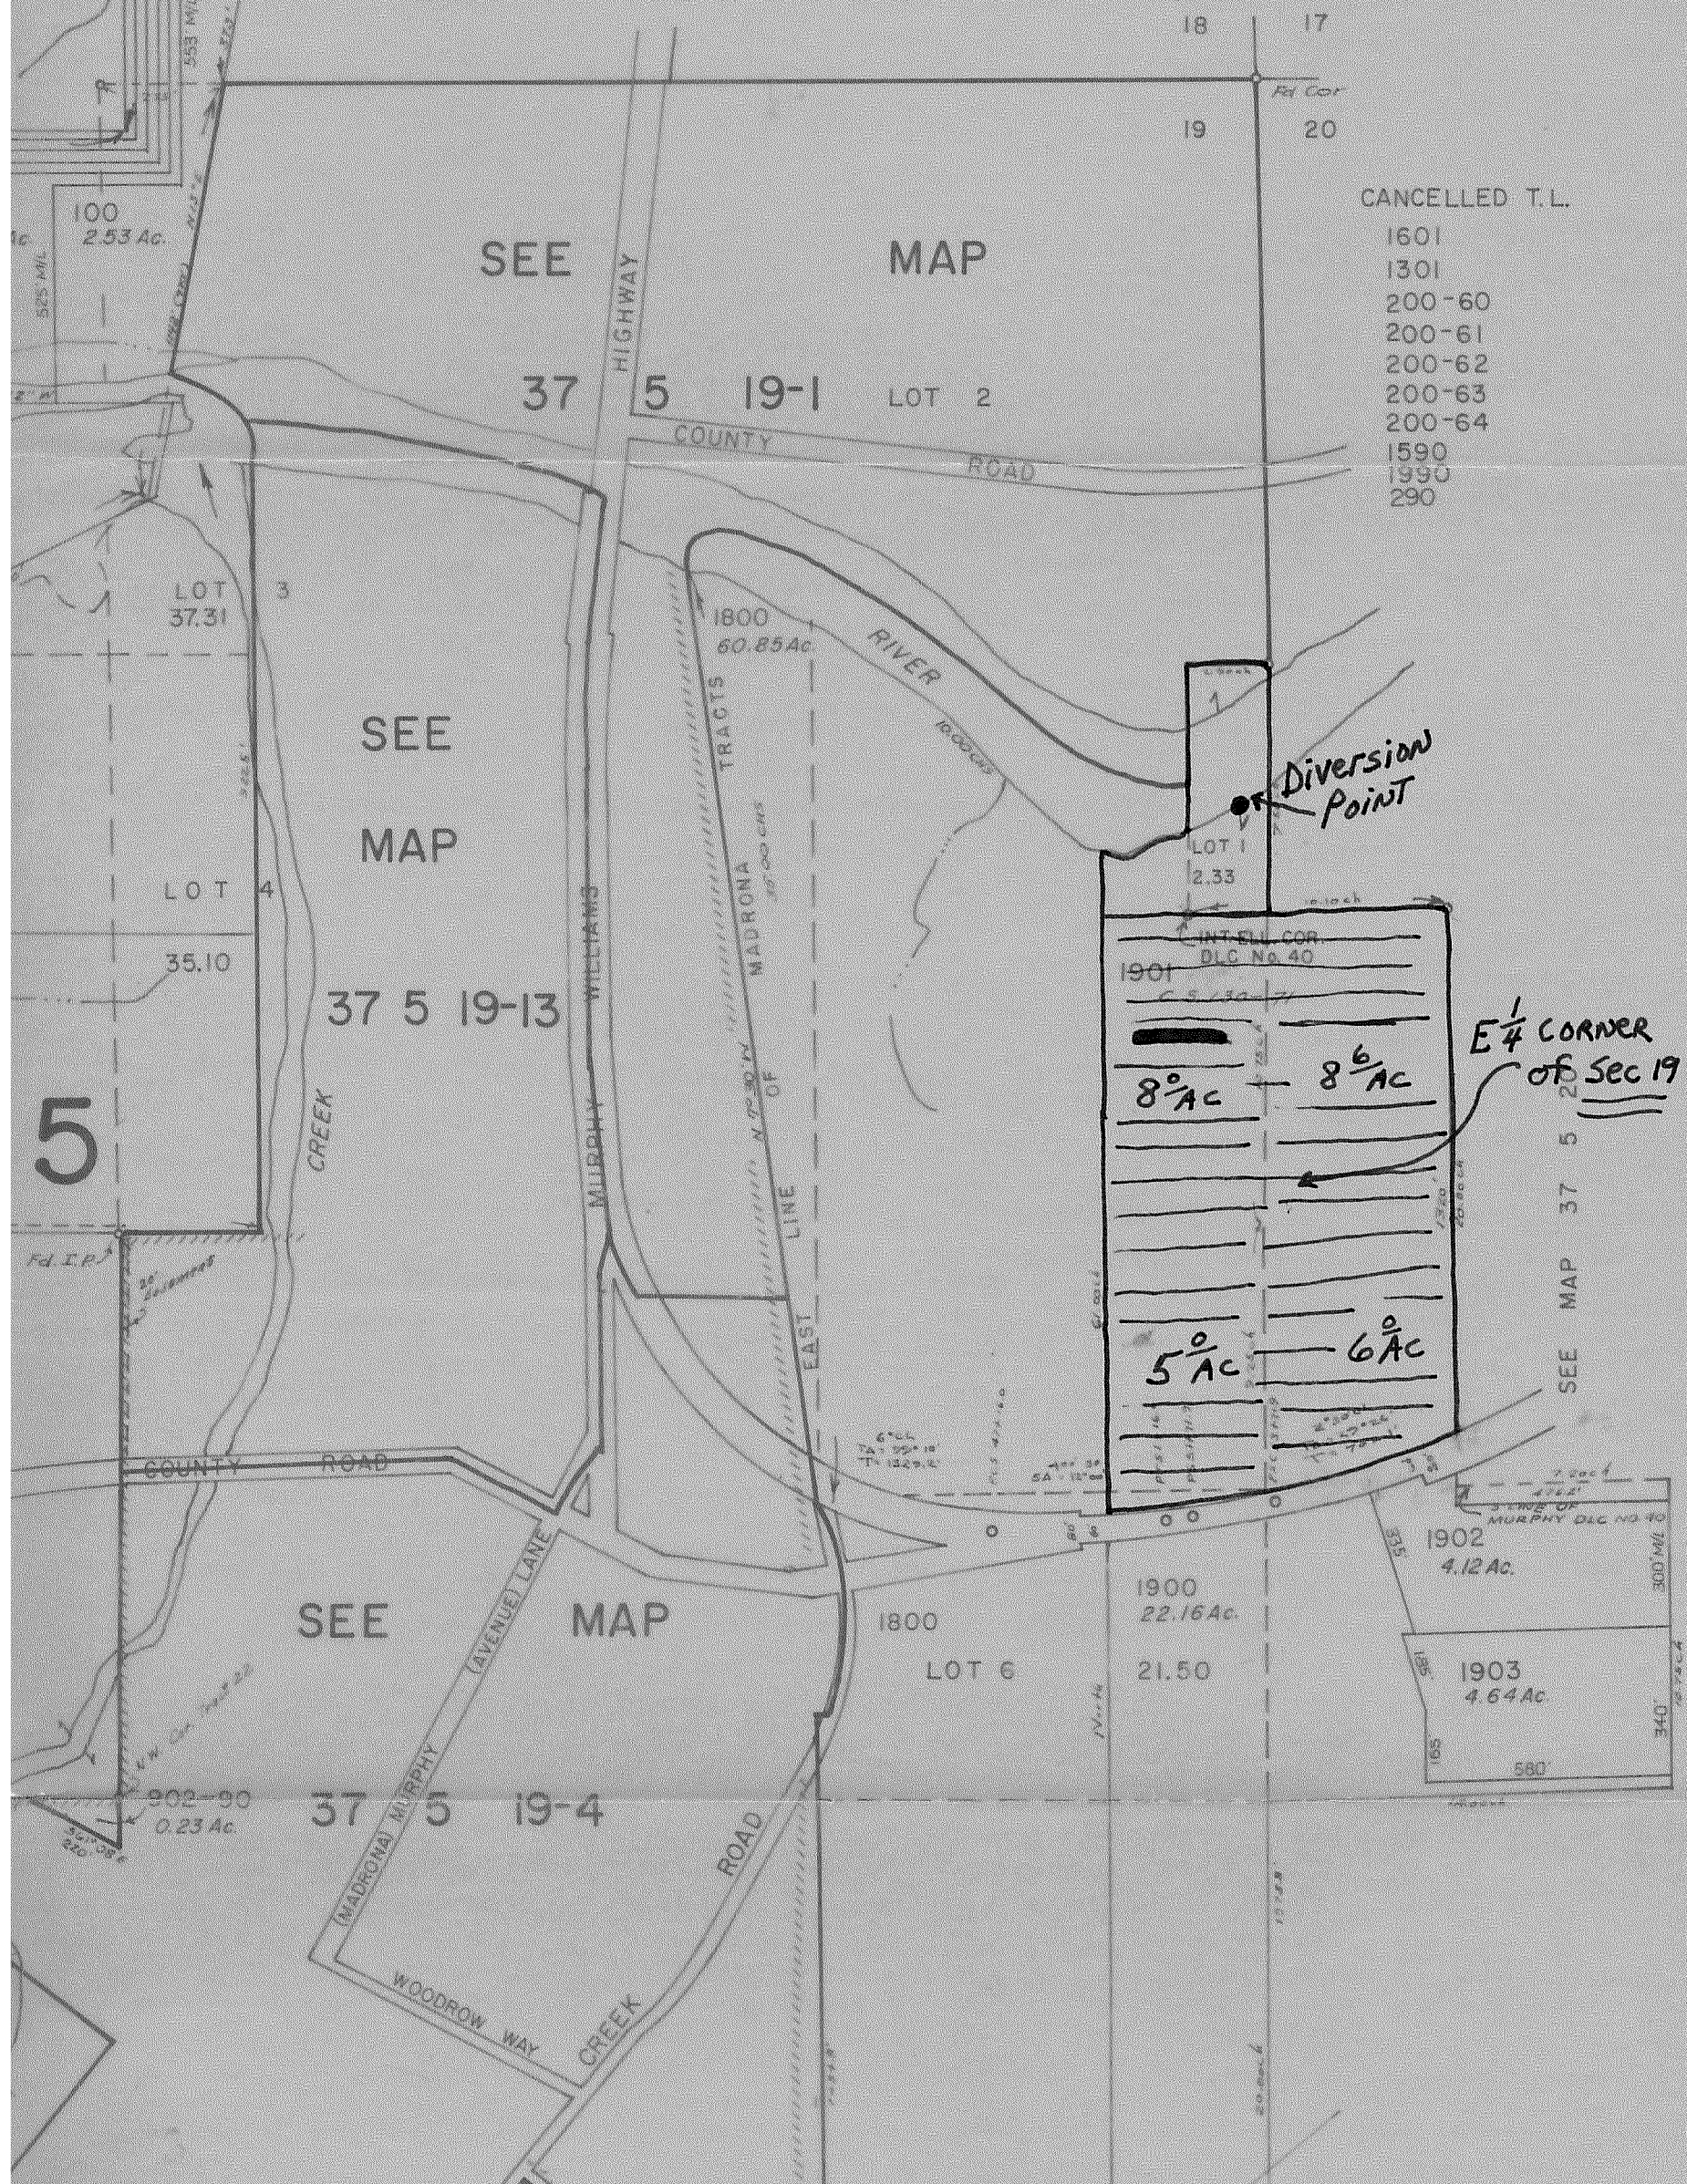

1" = 400'

SEE MAP 37 5 18-4

T-5579

NEW HOPE ROAD

SEE MAP

37 5 19-1 LOT 2

CANCELLED T.L.

- 1601
- 1301
- 200-60
- 200-61
- 200-62
- 200-63
- 200-64
- 1590
- 1990
- 290

SEE MAP

37 5 19-13

5

INT. ELY. COR.  
DLC NO. 40  
1901  
C.S. 150-77

---

8<sup>0</sup>/<sub>10</sub> AC — 8<sup>6</sup>/<sub>10</sub> AC

---

5<sup>0</sup>/<sub>10</sub> AC — 6<sup>0</sup>/<sub>10</sub> AC

E 1/4 CORNER OF SEC 19

SEE MAP 37 5 20-4

SEE MAP

37 5 19-4

1902  
4.12 Ac.

---

1903  
4.64 Ac.

1800 LOT 6 21.50

WOODROW WAY