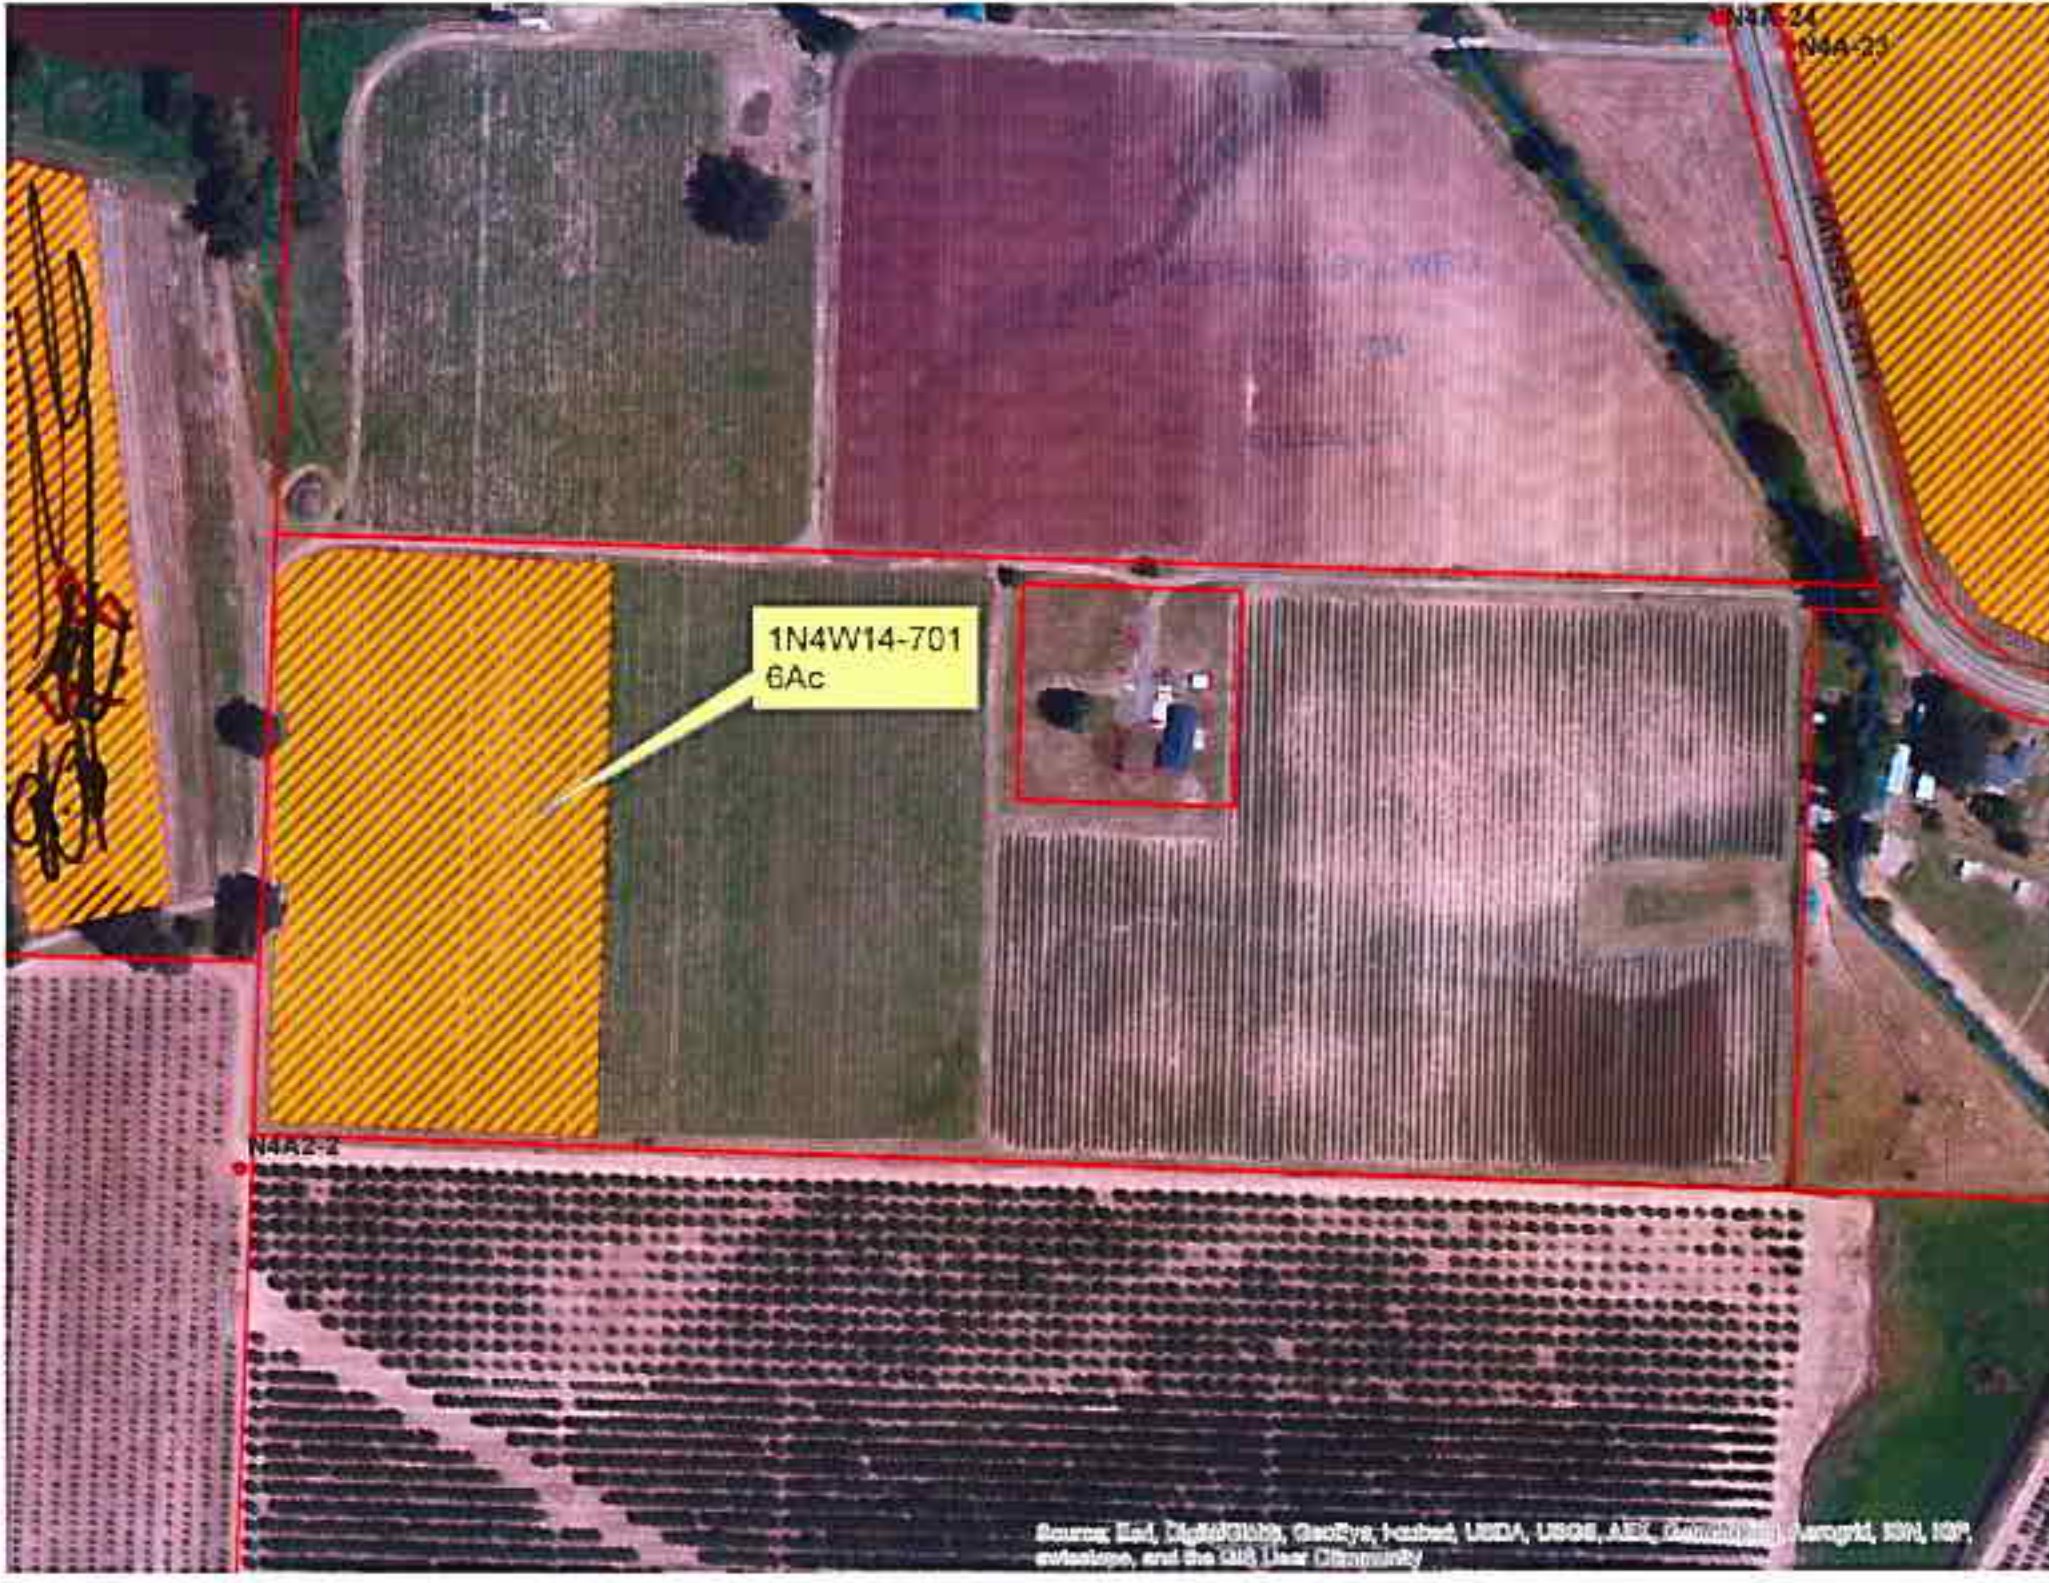

N4A-24
N4A-23

1N4W14-701
6Ac

N4A2-2