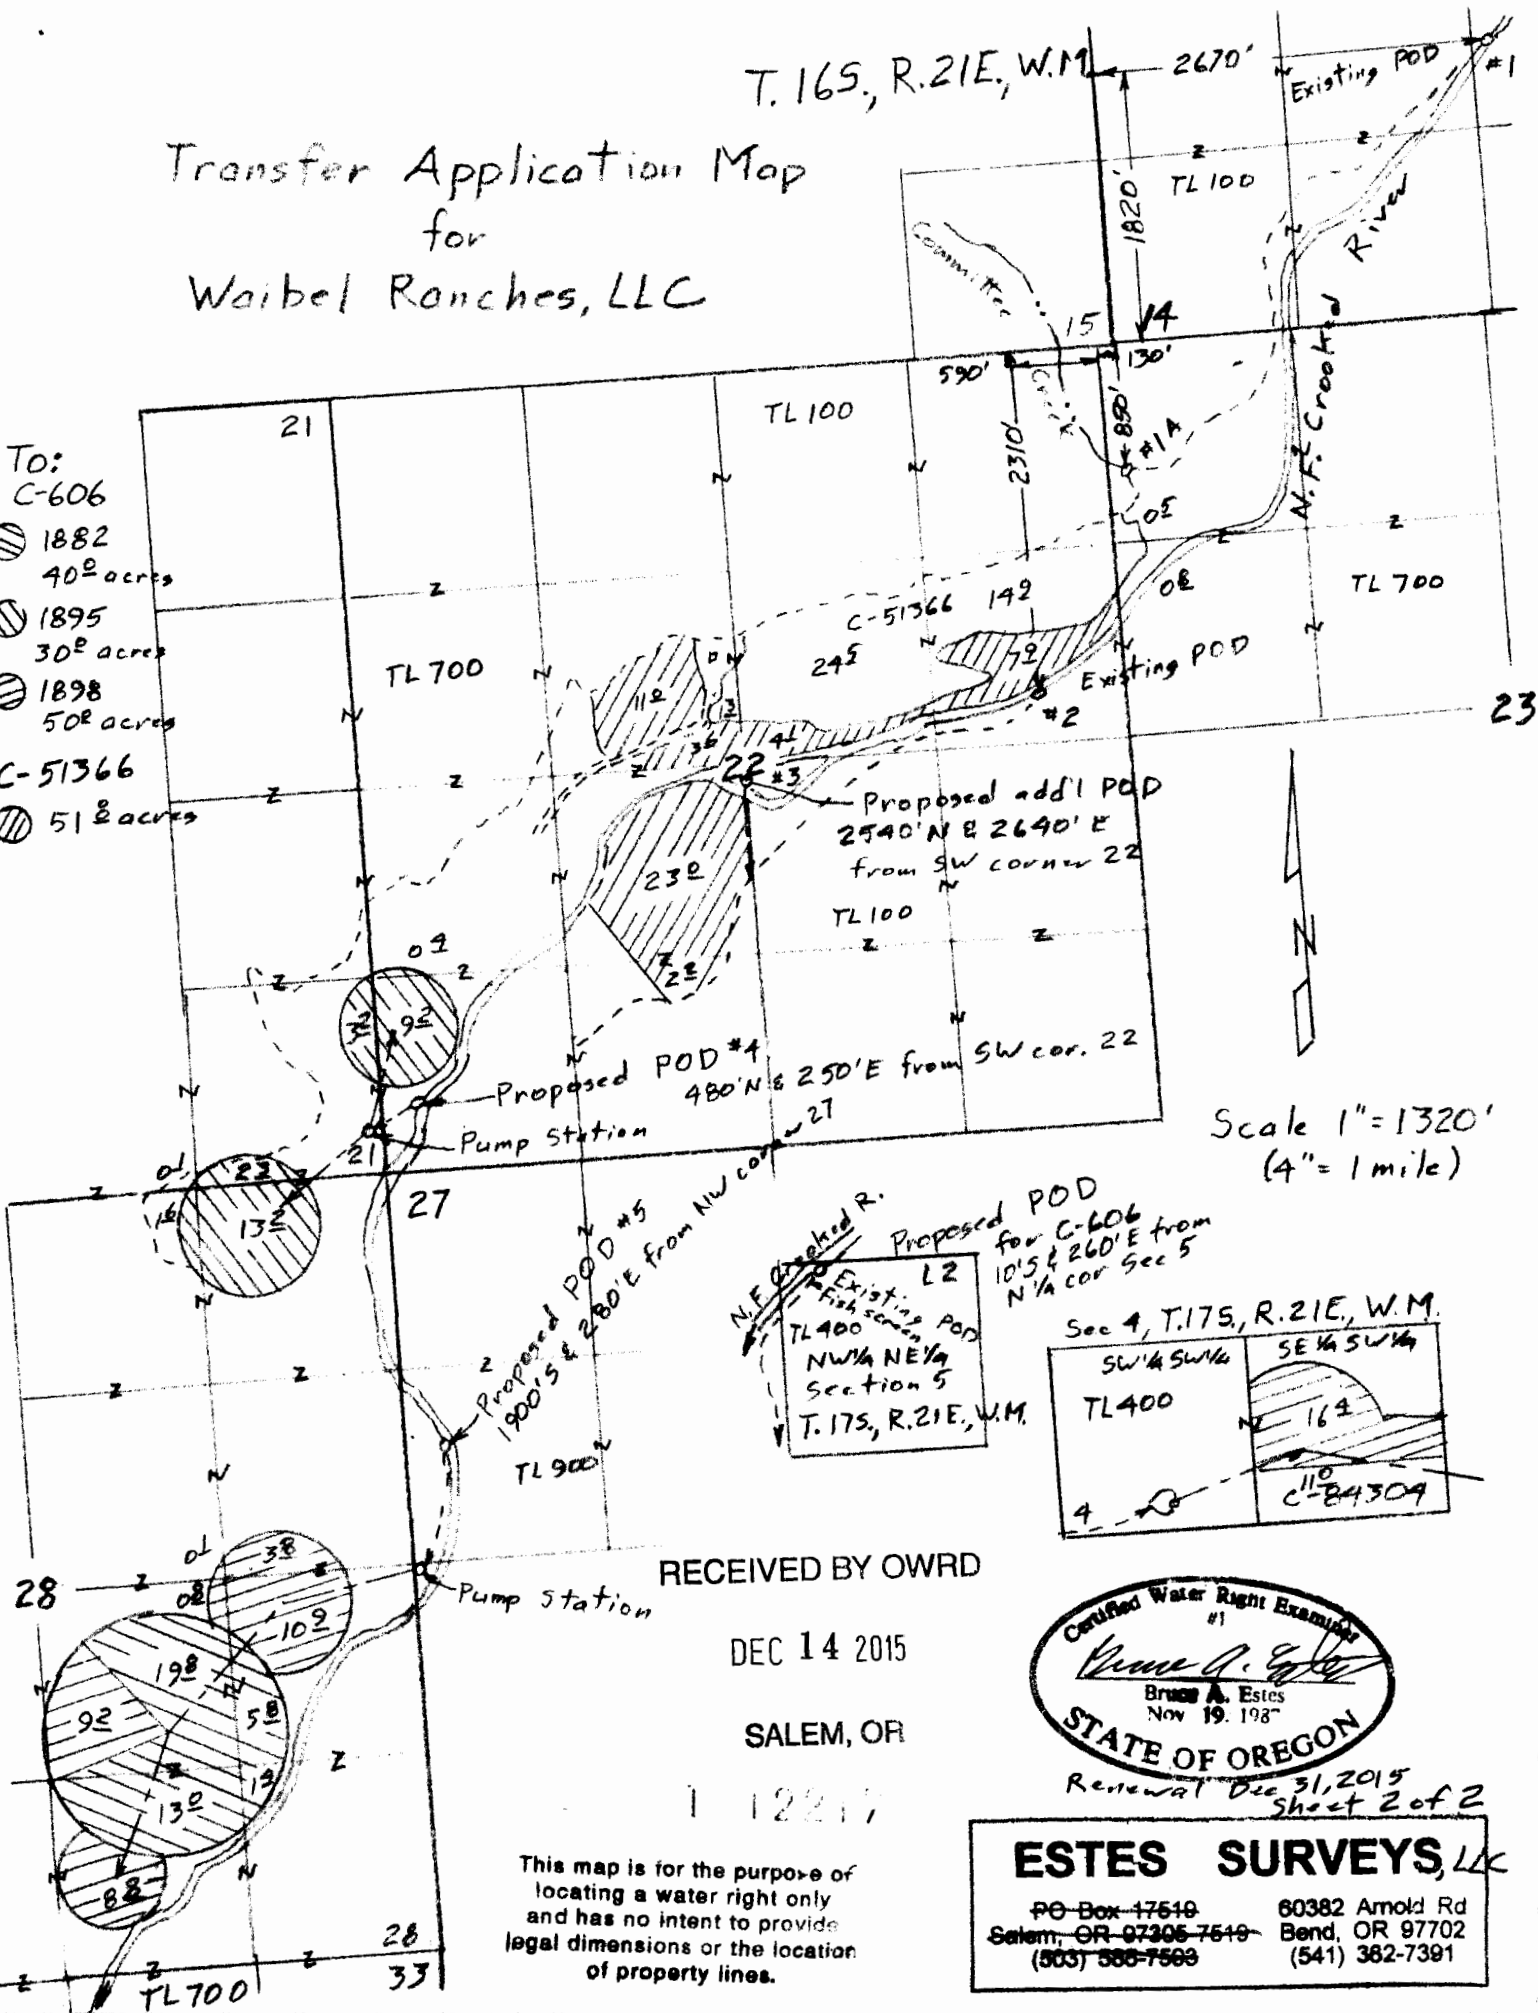

Transfer Application Map for Waibel Ranches, LLC

T. 16S, R. 21E, W.M.

- To:
C-606
- 1882
40[±] acres
 - 1895
30[±] acres
 - 1898
50[±] acres
 - C-51366
 - 51[±] acres

RECEIVED BY OWRD

DEC 14 2015

SALEM, OR

1 12217

This map is for the purpose of locating a water right only and has no intent to provide legal dimensions or the location of property lines.

ESTES SURVEYS, LLC

PO Box 17518 Salem, OR 97305-7518 (503) 588-7569