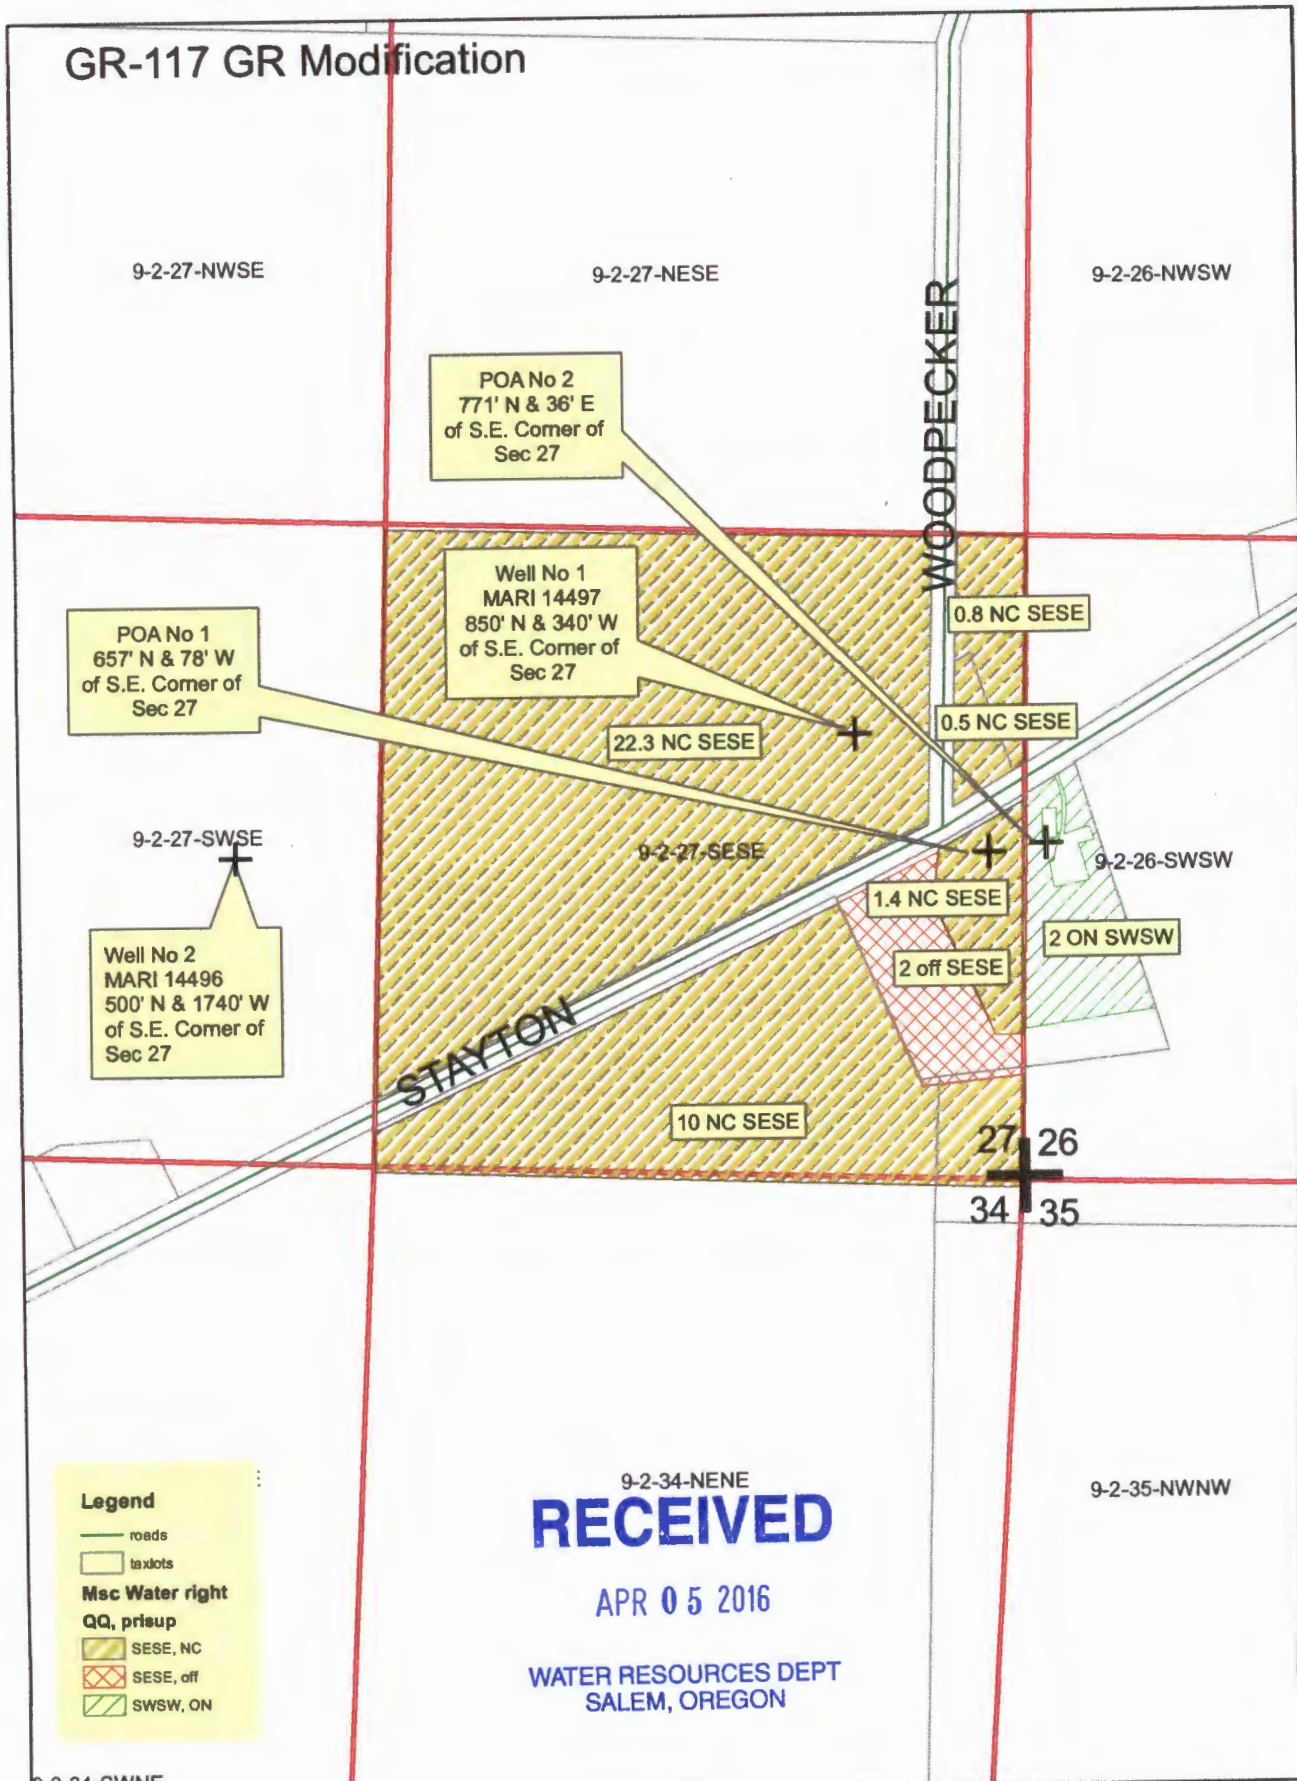

Marion Church of God (Seventh Day)

GR-117 GR Modification

Legend

- roads
- taxlots
- Misc Water right**
- QQ, prioup**
- SESE, NC
- SESE, off
- SWSW, ON

9-2-34-NENE
RECEIVED
 APR 05 2016
 WATER RESOURCES DEPT
 SALEM, OREGON

Map prepared by Stevenson/McGill

T 12328