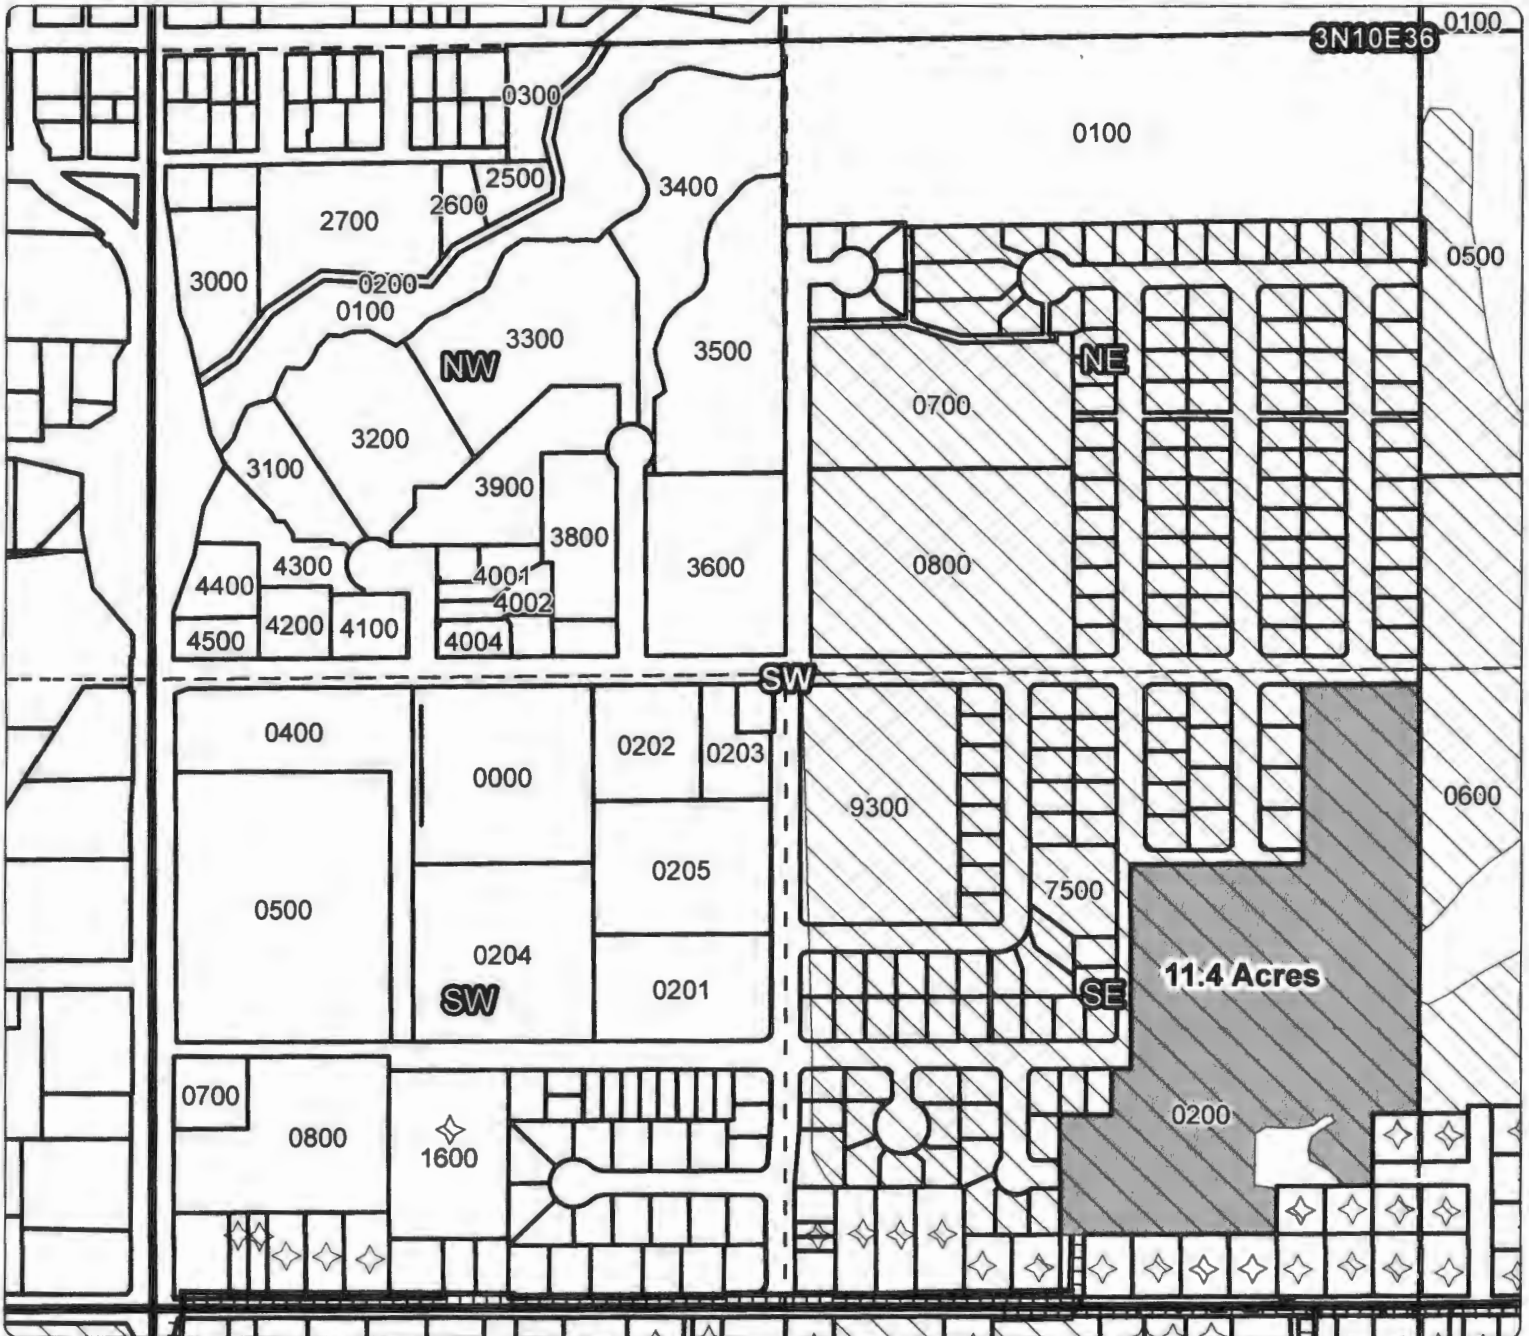

Farmers Irrigation District

~~Native~~ District Transfer

Cert #: 74306

For: Farmers Irrigation District

OFF MAP

Taxlot 200, 3N10E36SESW: 11.4 Acres OFF, 0 Acres Remaining
RECEIVED BY OWRD

OCT 12 2016

SALEM, OR

T 12502

- Point of Diversion
- TTTT Pipelines and Canals
- Taxlots
- Transfer
- ▨ Place of Use

1 inch = 400 feet
June 2014 2016

Farmers Irrigation District

Notice of District Transfer

Cert #: 74306

For: Farmers Irrigation District

OFF MAP

Taxlot 500, 3N10E36NWSE: 2.5 Acres OFF, 0.08 Acres Remaining

RECEIVED BY OWRD

OCT 12 2016

SALEM, OR

T 12502

- Point of Diversion
- TTTT Pipelines and Canals
- Taxlots
- Transfer
- ▨ Place of Use

1 inch = 400 feet
June 2014 - 2016

Cert #: 74306

For: Heltzel, Tim & Ellen

ON MAP

Taxlot 500, 2N10E31NWNE: 6.8 Acres ON, 6.8 Acres Total RECEIVED BY OWRD
Taxlot 500, 2N10E31NENE: 0.2 Acres ON, 0.2 Acres Total

OCT 12 2016

SALEM, OR

T 12502

- Point of Diversion
- ▬ Pipelines and Canals
- ▭ Taxlots
- Transfer
- ▨ Place of Use