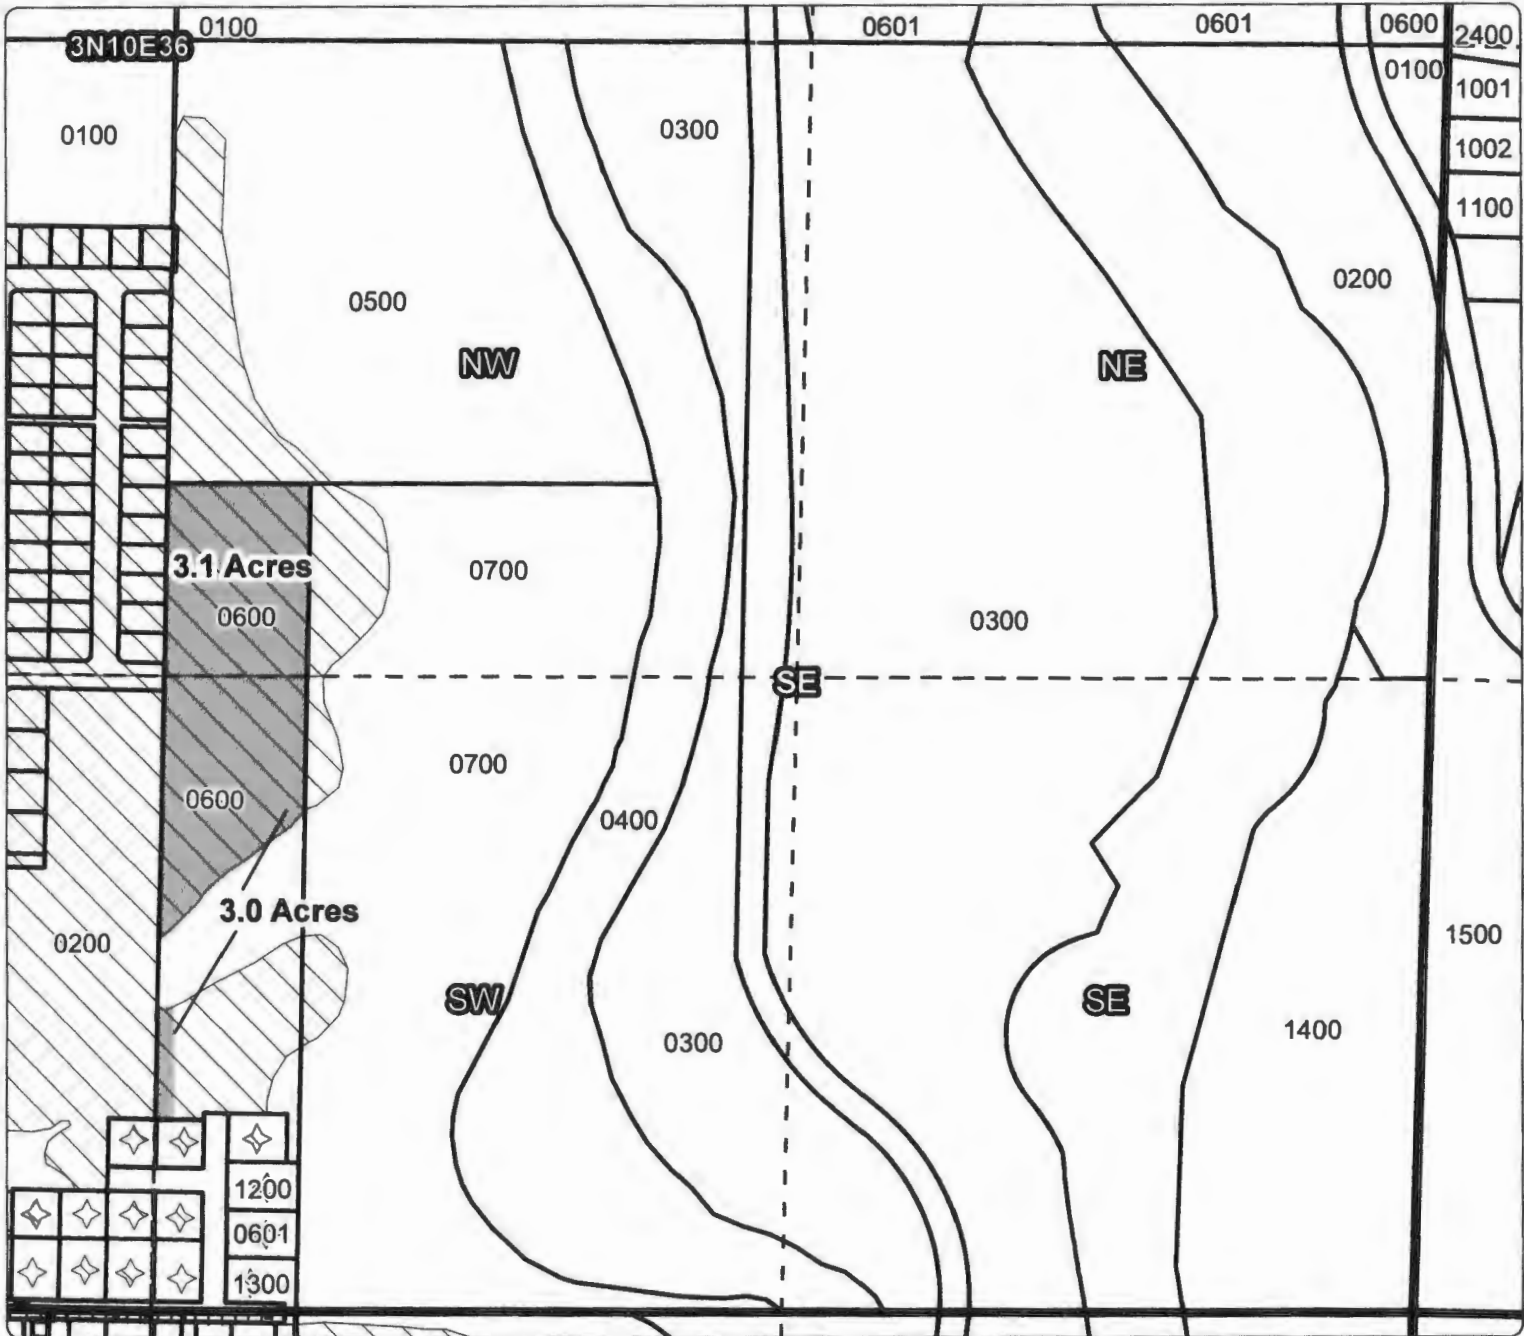

OFF MAP

Taxlot 500, 3N10E36NWSE: 2.5 Acres OFF, 0.08 Acres Remaining

RECEIVED BY OWRD

OCT 12 2016

SALEM, OR

T 12502

- Point of Diversion
- TTTT Pipelines and Canals
- Taxlots
- Transfer
- ▨ Place of Use

1 inch = 400 feet
June 2014 - 2016

Farmers Irrigation District

~~Notice of~~ District Transfer

Cert #: 74306

For: Farmers Irrigation District

~~ON MAP~~ OFF MAP

Taxlot 600, 3N10E36NWSE: 3.1 Acres OFF, 0 Acres Remaining

Taxlot 600, 3N10E36SWSE: 3.0 Acres OFF, 1.7 Acres Remaining

RECEIVED BY OWRD

OCT 12 2016

SALEM, OR

T 12502

- Point of Diversion
- ▬ Pipelines and Canals
- ▭ Taxlots
- Transfer
- ▨ Place of Use

1 inch = 400 feet
June 2014 2016

Farmers Irrigation District

Notice of District Transfer

Cert #: 74306

For: Heltzel, Tim & Ellen

ON MAP

Taxlot 500, 2N10E31NWNE: 6.8 Acres ON, 6.8 Acres Total RECEIVED BY OWRD
Taxlot 500, 2N10E31NENE: 0.2 Acres ON, 0.2 Acres Total

OCT 12 2016

SALEM, OR

T 12502

- Point of Diversion
- ▬ Pipelines and Canals
- ▭ Taxlots
- Transfer
- ▨ Place of Use