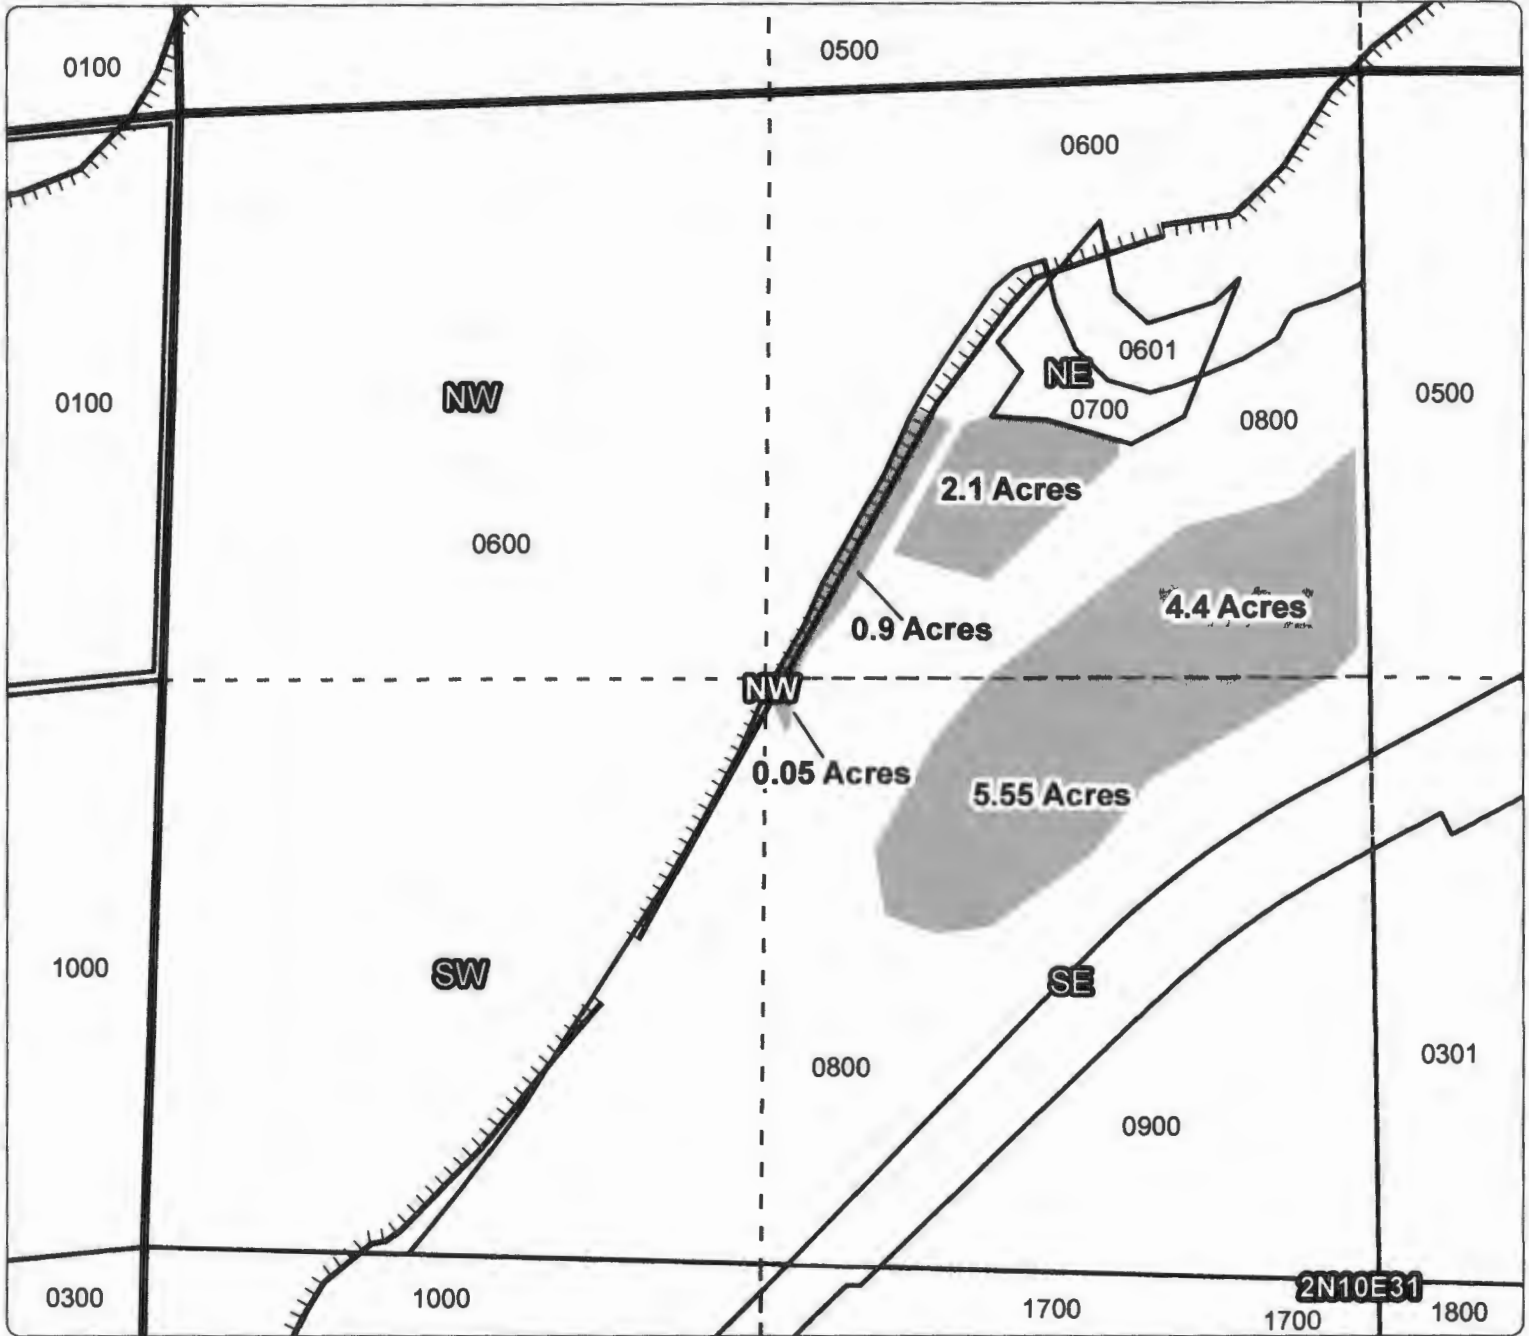

Farmers Irrigation District

Notice of District Transfer

Cert #: 74306

For: Heltzel, Tim & Ellen

ON MAP

Taxlot 800, 2N10E31NENW: 7.4 Acres ON, 7.4 Acres Total
Taxlot 800, 2N10E31SESW: 5.6 Acres ON, 5.6 Acres Total

RECEIVED BY OWRD

OCT 12 2016

SALEM, OR

T 12502

- Point of Diversion
- ▬ Pipelines and Canals
- ▭ Taxlots
- Transfer
- ▨ Place of Use

1 inch = 400 feet
June 2014 2016