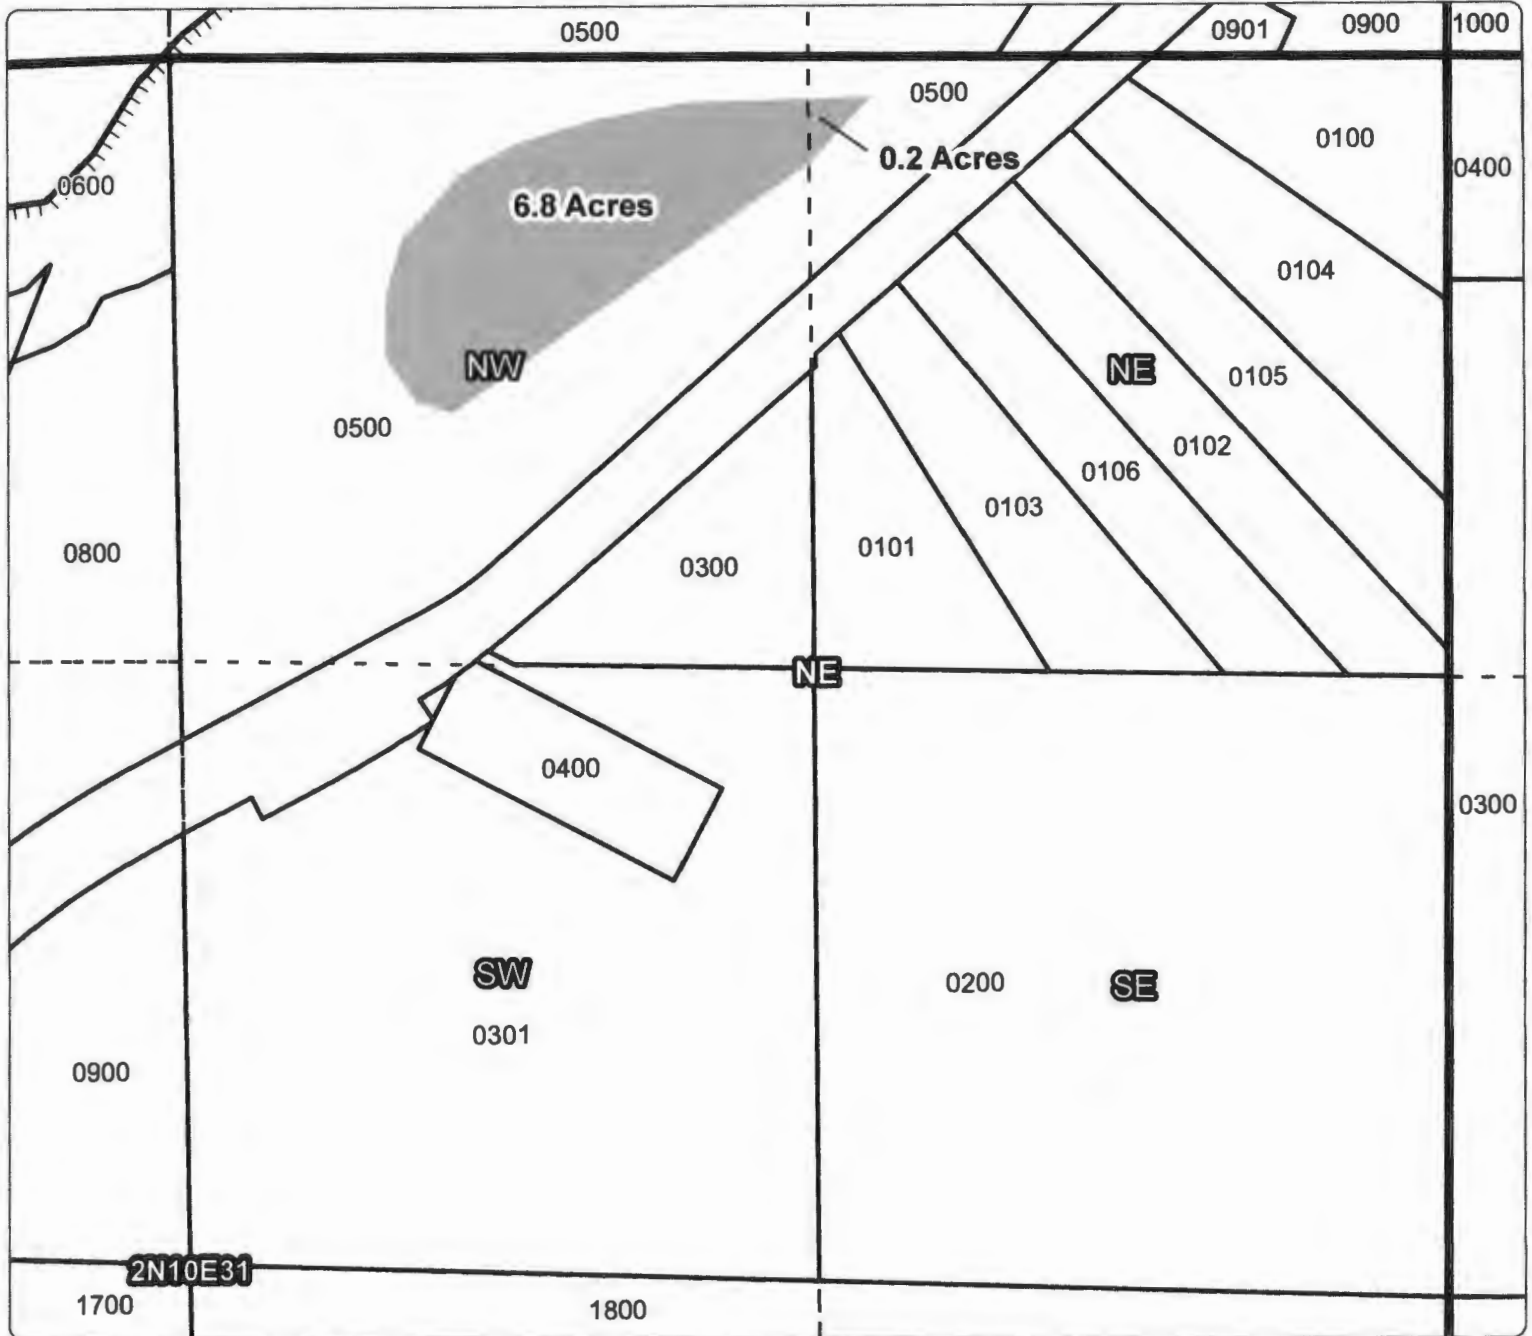

OFF MAP

Taxlot 500, 3N10E36NWSE: 2.5 Acres OFF, 0.08 Acres Remaining

RECEIVED BY OWRD

OCT 12 2016

SALEM, OR

T 12502

- Point of Diversion
- TTTT Pipelines and Canals
- Taxlots
- Transfer
- ▨ Place of Use

1 inch = 400 feet
June 2014 - 2016

RECEIVED BY OWRD

OCT 12 2016

SALEM, OR

T 12502

- Point of Diversion
- ▬ Pipelines and Canals
- ▭ Taxlots
- Transfer
- ▨ Place of Use

1 inch = 400 feet
June 2014 2016

Farmers Irrigation District

Notice of District Transfer

Cert #: 74306

For: Heltzel, Tim & Ellen

ON MAP

Taxlot 500, 2N10E31NWNE: 6.8 Acres ON, 6.8 Acres Total RECEIVED BY OWRD
Taxlot 500, 2N10E31NENE: 0.2 Acres ON, 0.2 Acres Total

OCT 12 2016

SALEM, OR

T 12502

- Point of Diversion
- ▬ Pipelines and Canals
- ▭ Taxlots
- Transfer
- ▨ Place of Use

RECEIVED BY OWRD

OCT 12 2016

SALEM, OR

T 12502

- Point of Diversion
- ▬ Pipelines and Canals
- ▭ Taxlots
- Transfer
- ▨ Place of Use

1 inch = 400 feet
 June 2014 2016