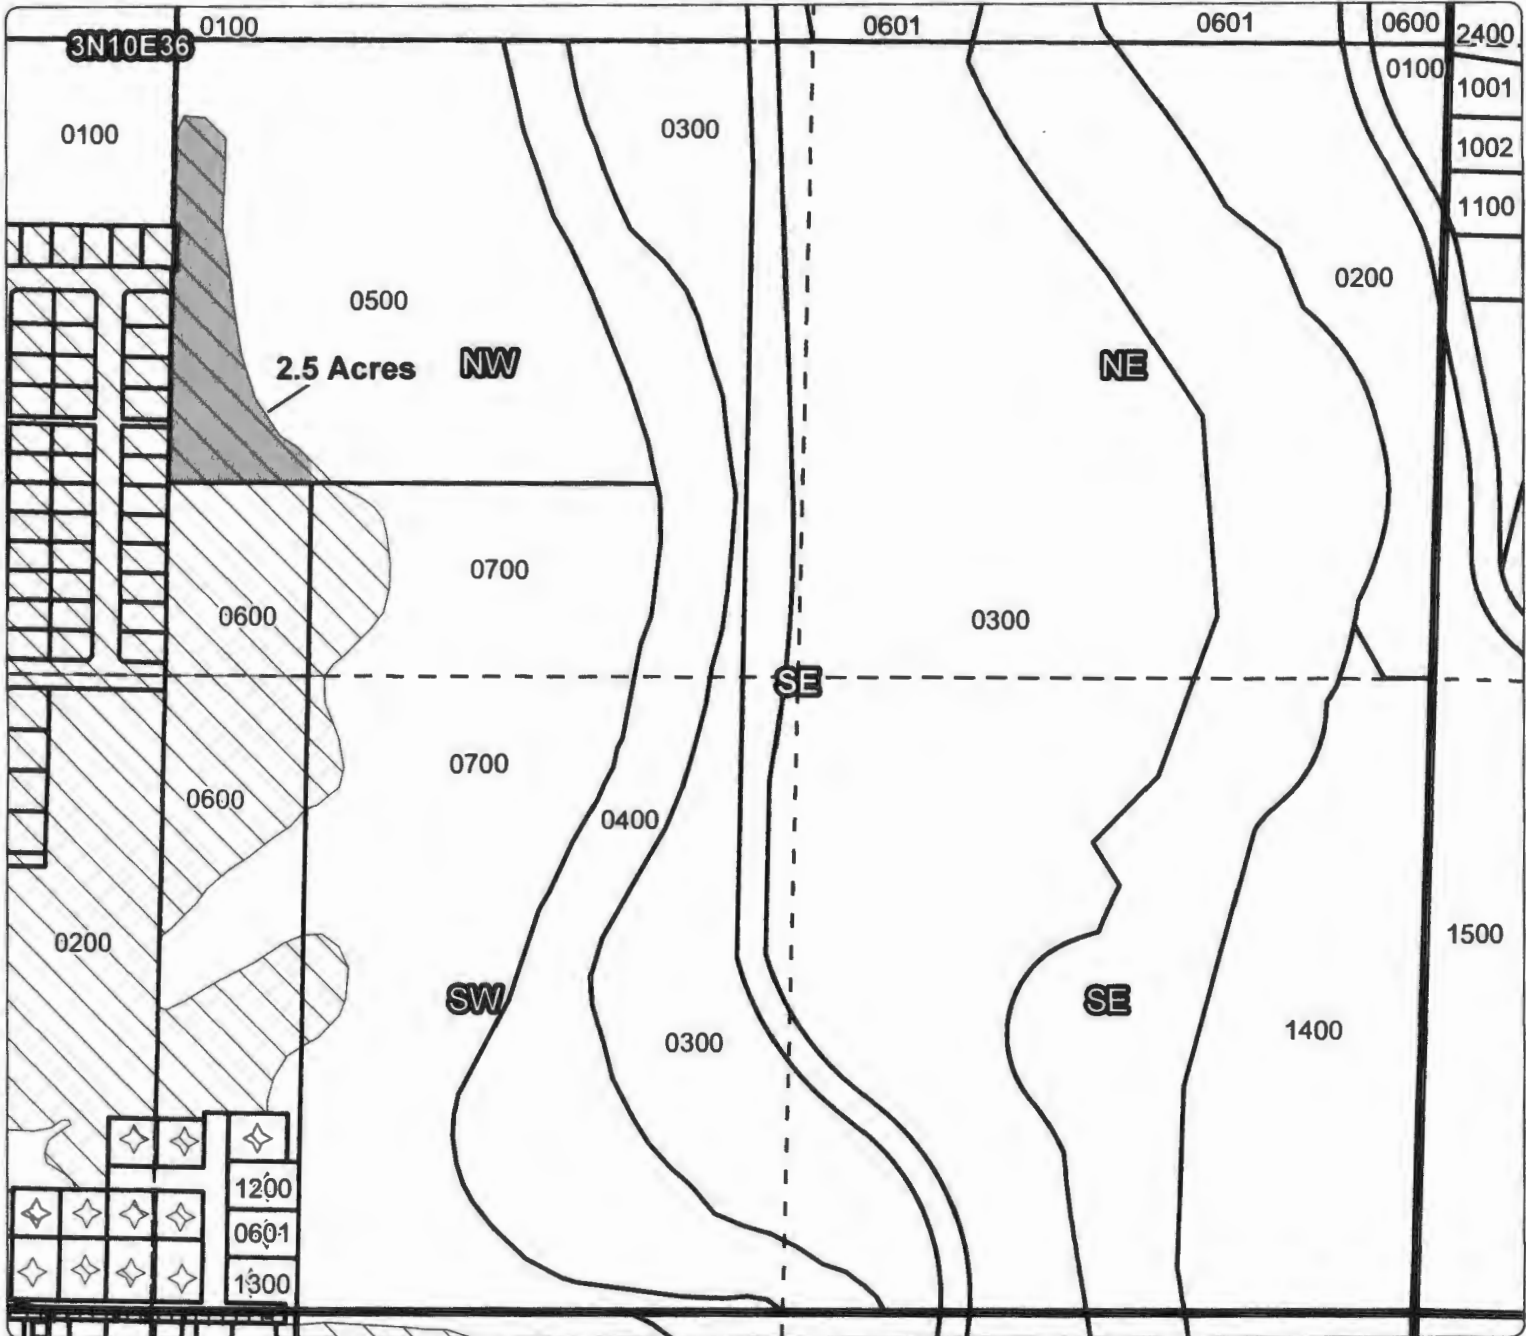

Farmers Irrigation District

~~Native~~ District Transfer

Cert #: 74306

For: Farmers Irrigation District

OFF MAP

Taxlot 200, 3N10E36SESW: 11.4 Acres OFF, 0 Acres Remaining
RECEIVED BY OWRD

OCT 12 2016

SALEM, OR

T 12502

- Point of Diversion
- TTTT Pipelines and Canals
- Taxlots
- Transfer
- ▨ Place of Use

1 inch = 400 feet
June 2014 2016

Farmers Irrigation District

Notice of District Transfer

Cert #: 74306

For: Farmers Irrigation District

OFF MAP

Taxlot 500, 3N10E36NWSE: 2.5 Acres OFF, 0.08 Acres Remaining

RECEIVED BY OWRD

OCT 12 2016

SALEM, OR

T 12502

- Point of Diversion
- TTTT Pipelines and Canals
- Taxlots
- Transfer
- ▨ Place of Use

1 inch = 400 feet
June 2014 - 2016

Cert #: 74306

For: Heltzel, Tim & Ellen

ON MAP

Taxlot 500, 2N10E31NWNE: 6.8 Acres ON, 6.8 Acres Total RECEIVED BY OWRD
Taxlot 500, 2N10E31NENE: 0.2 Acres ON, 0.2 Acres Total

OCT 12 2016

SALEM, OR

T 12502

- Point of Diversion
- ▬ Pipelines and Canals
- ▭ Taxlots
- Transfer
- ▨ Place of Use