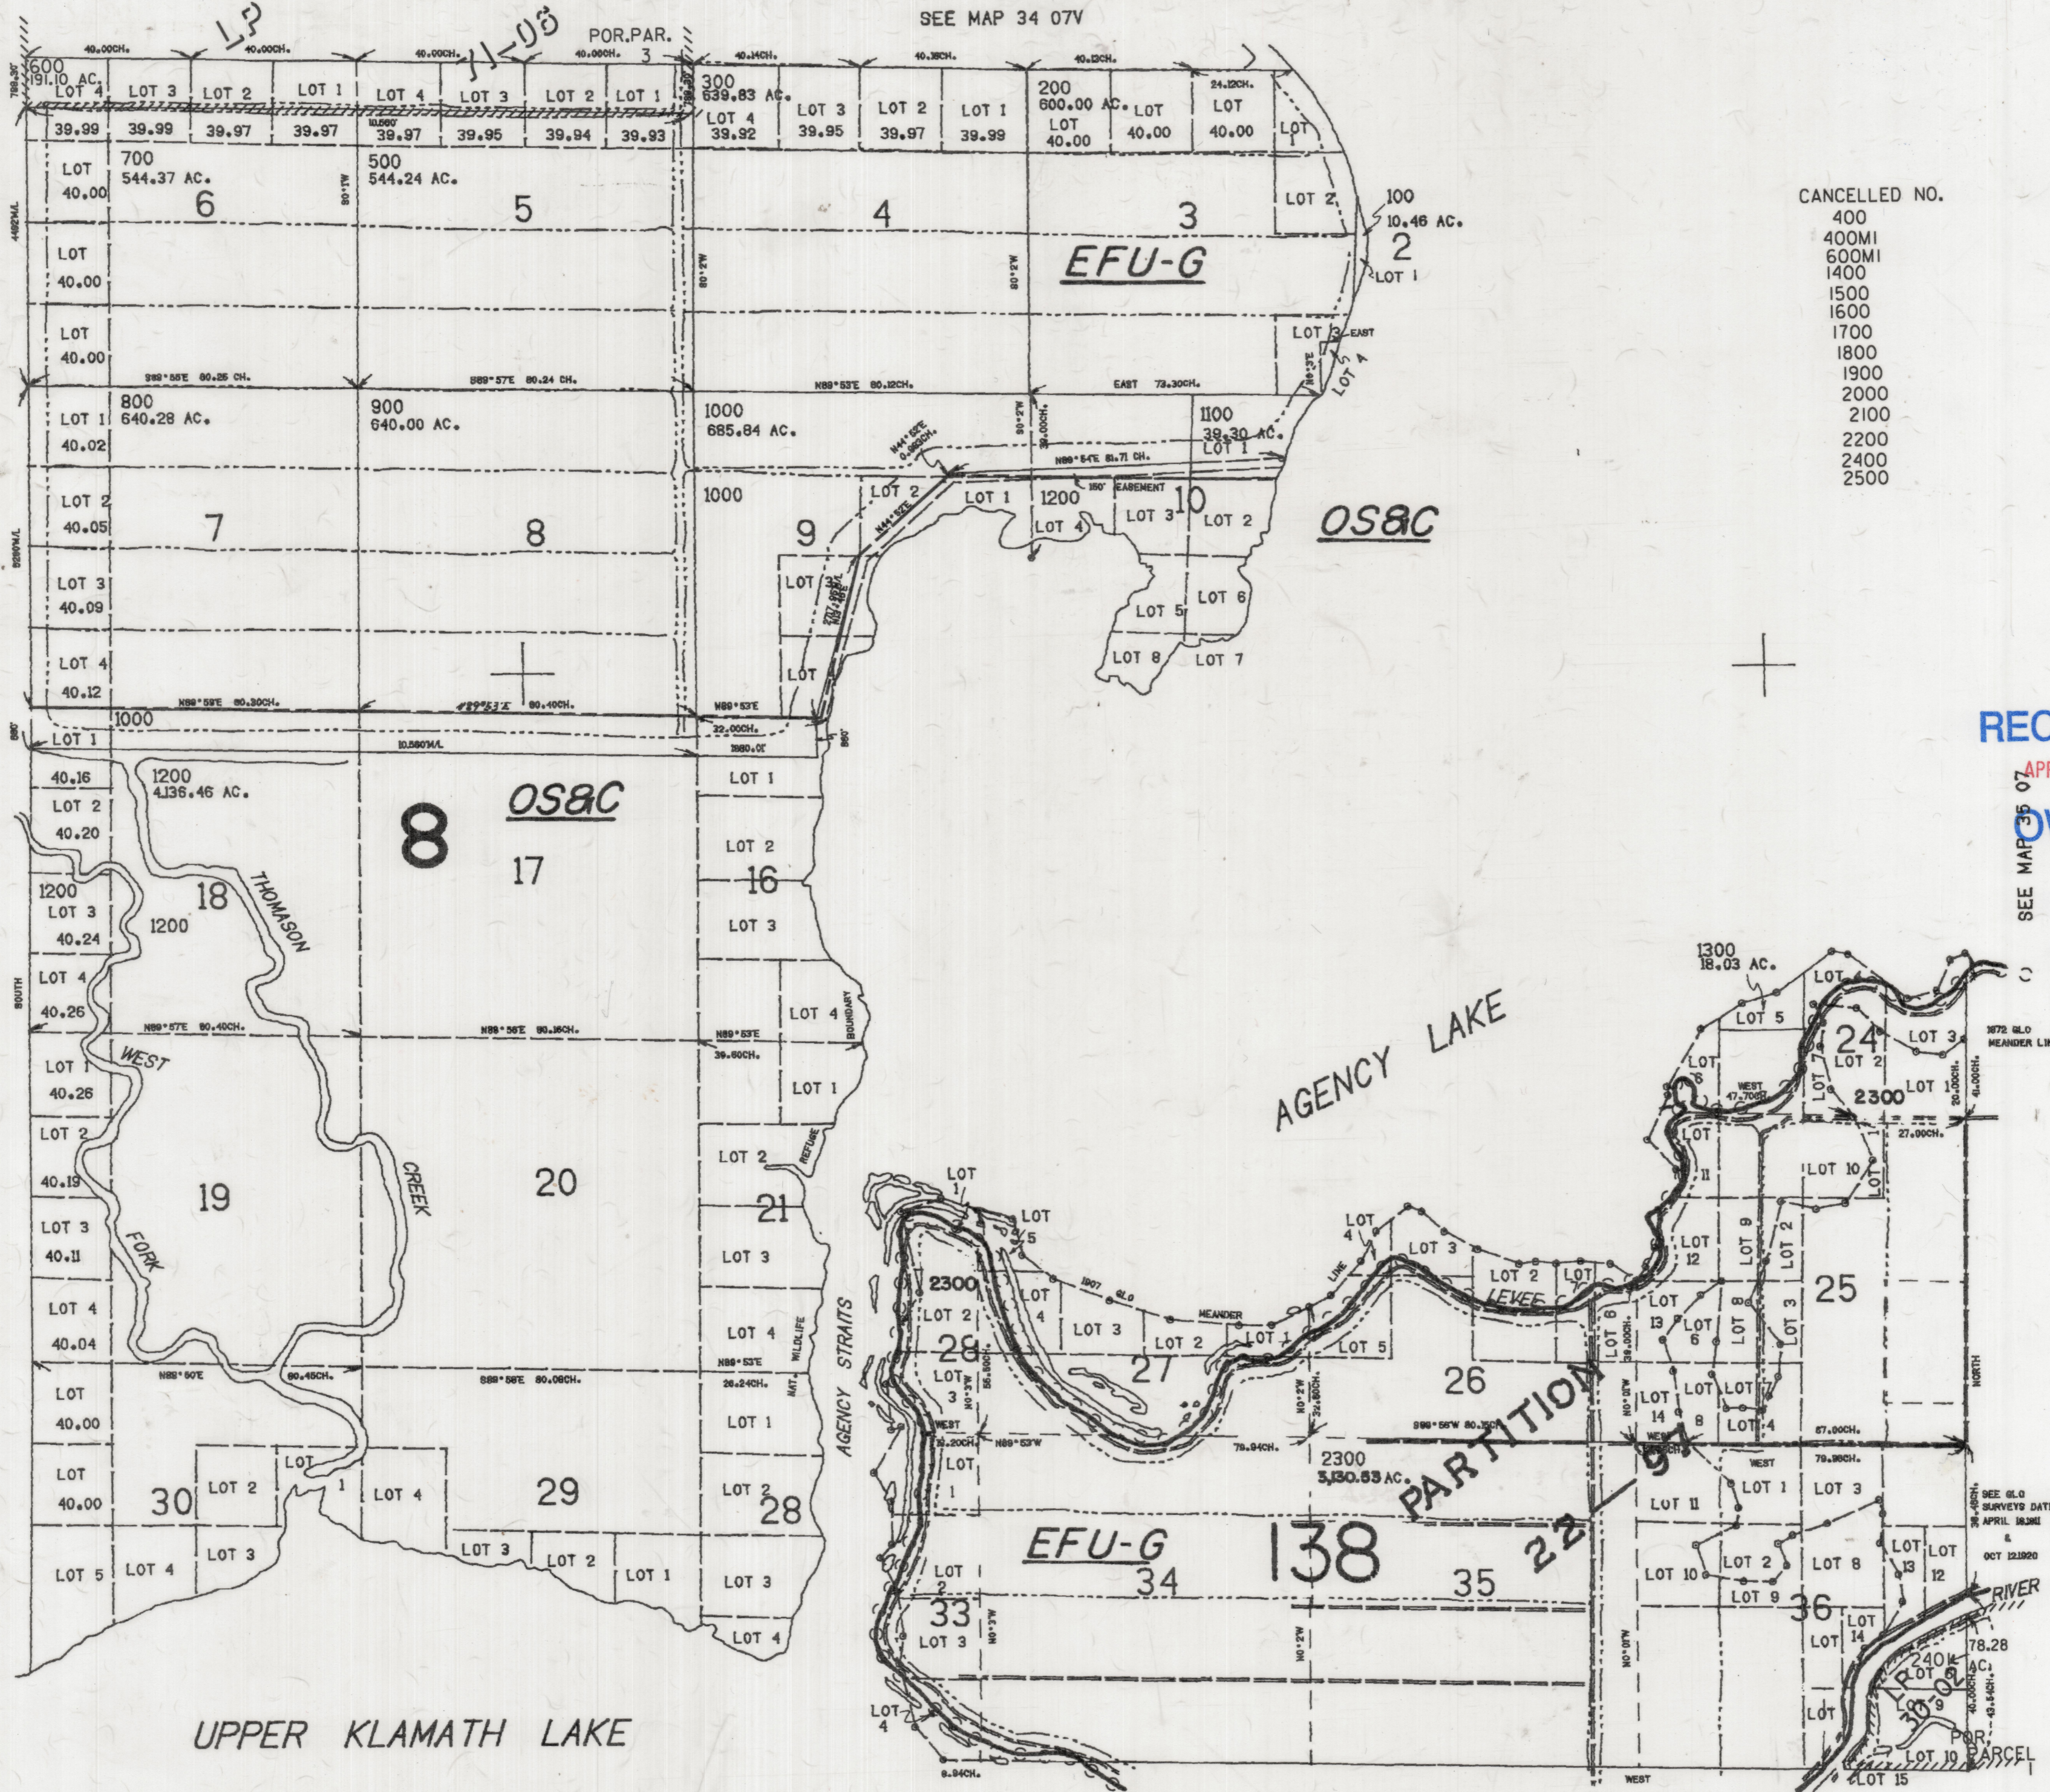

THIS MAP WAS PREPARED FOR  
ASSESSMENT PURPOSE ONLY

SEE MAP 34 07V

- CANCELLED NO.
- 400
  - 400MI
  - 600MI
  - 1400
  - 1500
  - 1600
  - 1700
  - 1800
  - 1900
  - 2000
  - 2100
  - 2200
  - 2400
  - 2500

RECEIVED

APR 14 2017

OWRD

RECEIVED

MAR 16 2017

OWRD

SEE MAP 35 06

SEE MAP 35 07

SEE MAP 36 07VA

35 07V

300,000

1500.000

T-12642