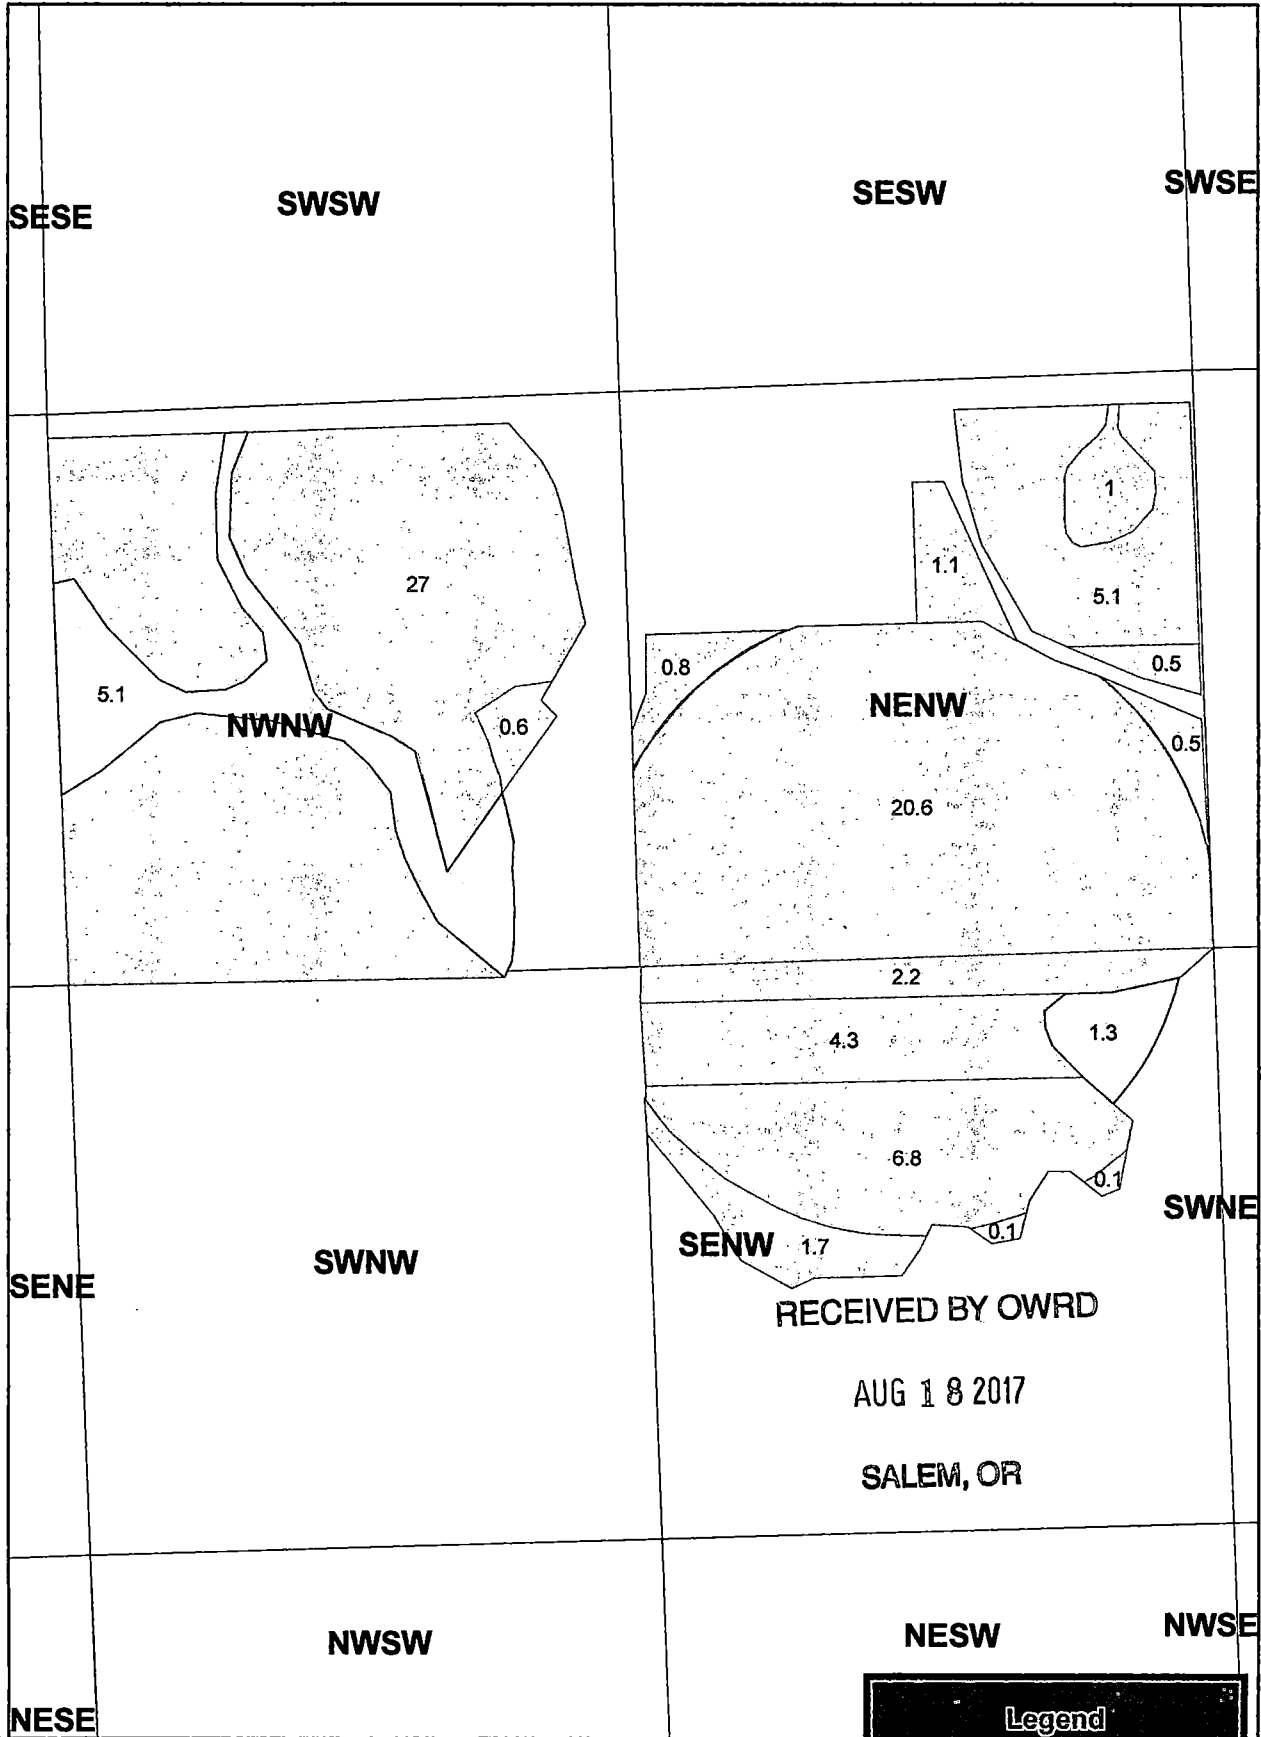

Vale Oregon Irrigation District Township 18S - Range 44E - Section 25

SESE

SWSW

SESW

SWSE

NWNW

NENW

SENE

SWNW

SESW

SWSE

RECEIVED BY OWRD

AUG 18 2017

SALEM, OR

NESE

NWSW

NESW

NWSE

Legend

- Dentinger To Lands
- Dentinger From Lands
- Dentinger Remaining

† 12731