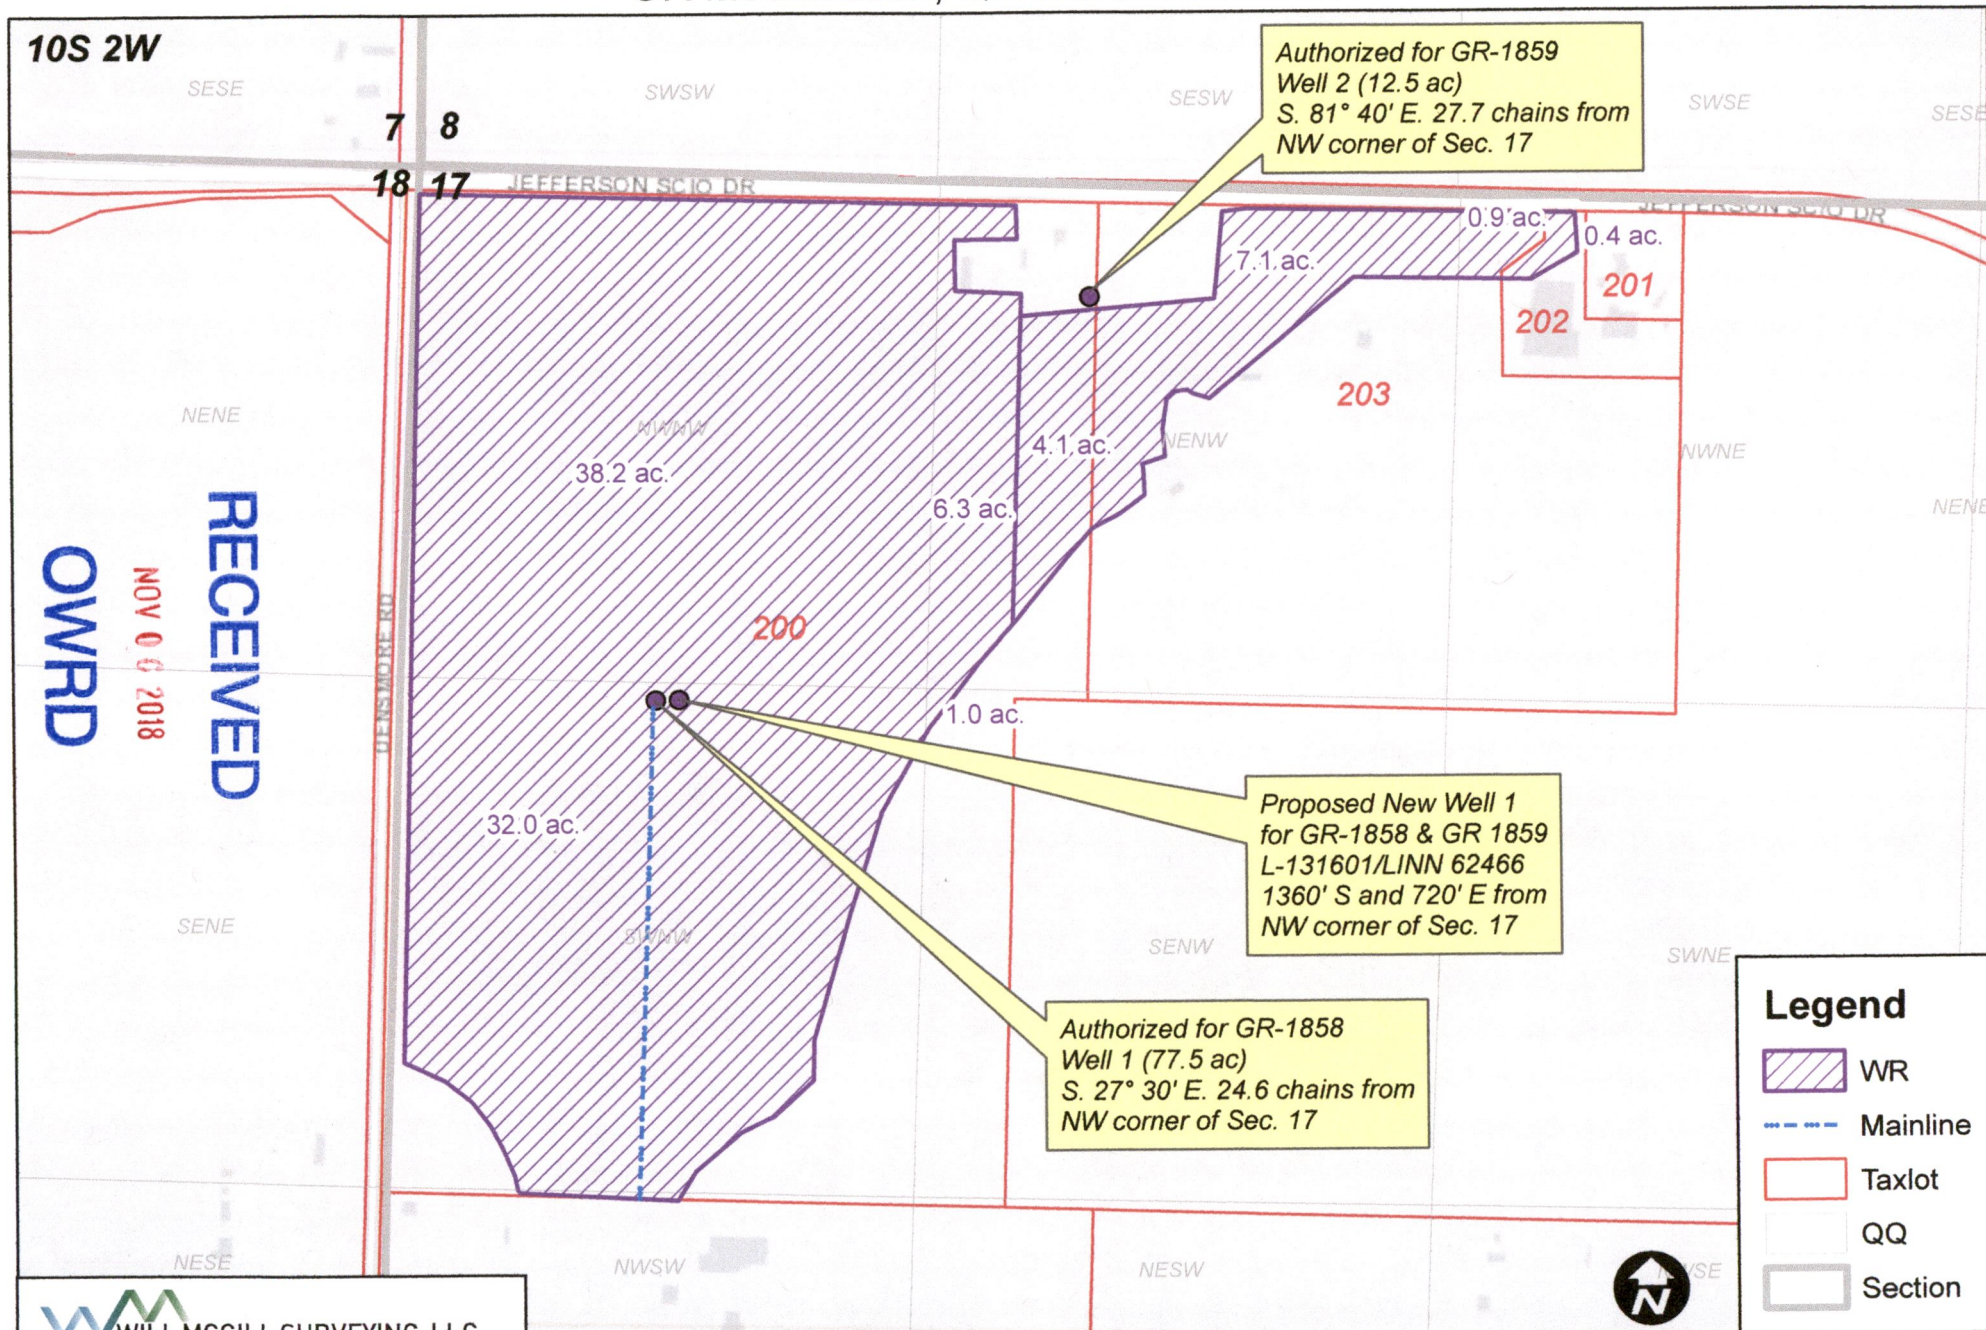

GR Modification, Quiet Meadows Farm

WILL MCGILL SURVEYING, LLC
 15333 Pletzer Rd. SE 503-510-3026
 Turner, OR 97392 willmcgill.surveying@gmail.com

RECEIVED
NOV 06 2018
OWPRD