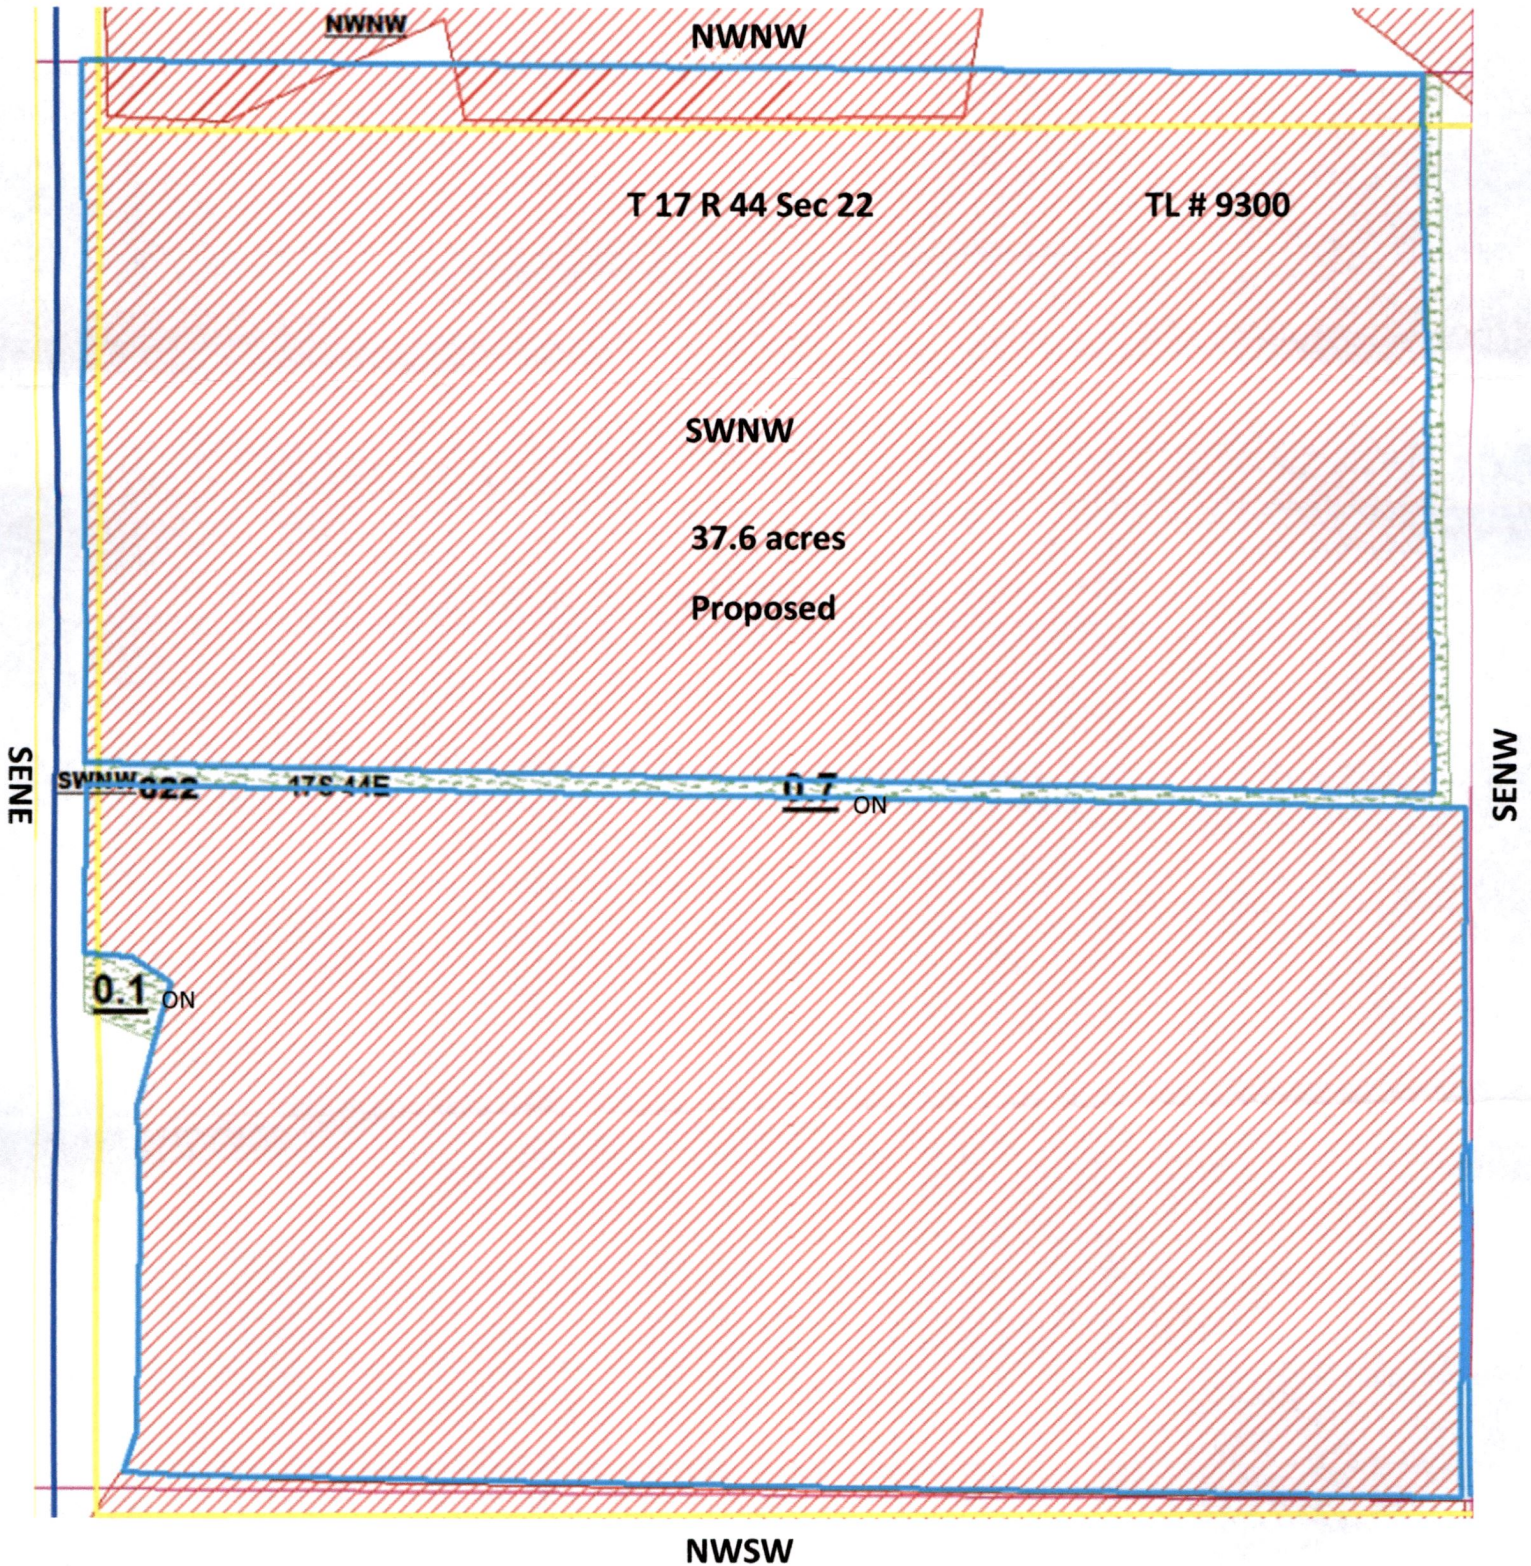

Vale Oregon Irrigation District

T 17 R 44 Sec 22

Gary Davis 0.8 Acres

RECEIVED

JUN 14 2021

OWRD

Legend	
	GD_Proposed_37.6 Acres
	GD_To_0.8 Acres

Certificate: 74080 IR
74081 (IS)
S-54916(IS)

13736	
Proposed Place of Use Transfer	
Tax Lot #9300	0.8 acres on

Vale Oregon Irrigation District

T 17 R 44 Sec 22

Gary Davis 0.8 Acres

RECEIVED

JUN 14 2021

OWRD

13736

Legend	
	GD_Remaining_22.4 Acres
	GD_OFF_0.8 Acres

Certificate: 74080 IR
74081 (IS)

Authorized Place of Use Transfer
Tax Lot #9300 0.8 acres off