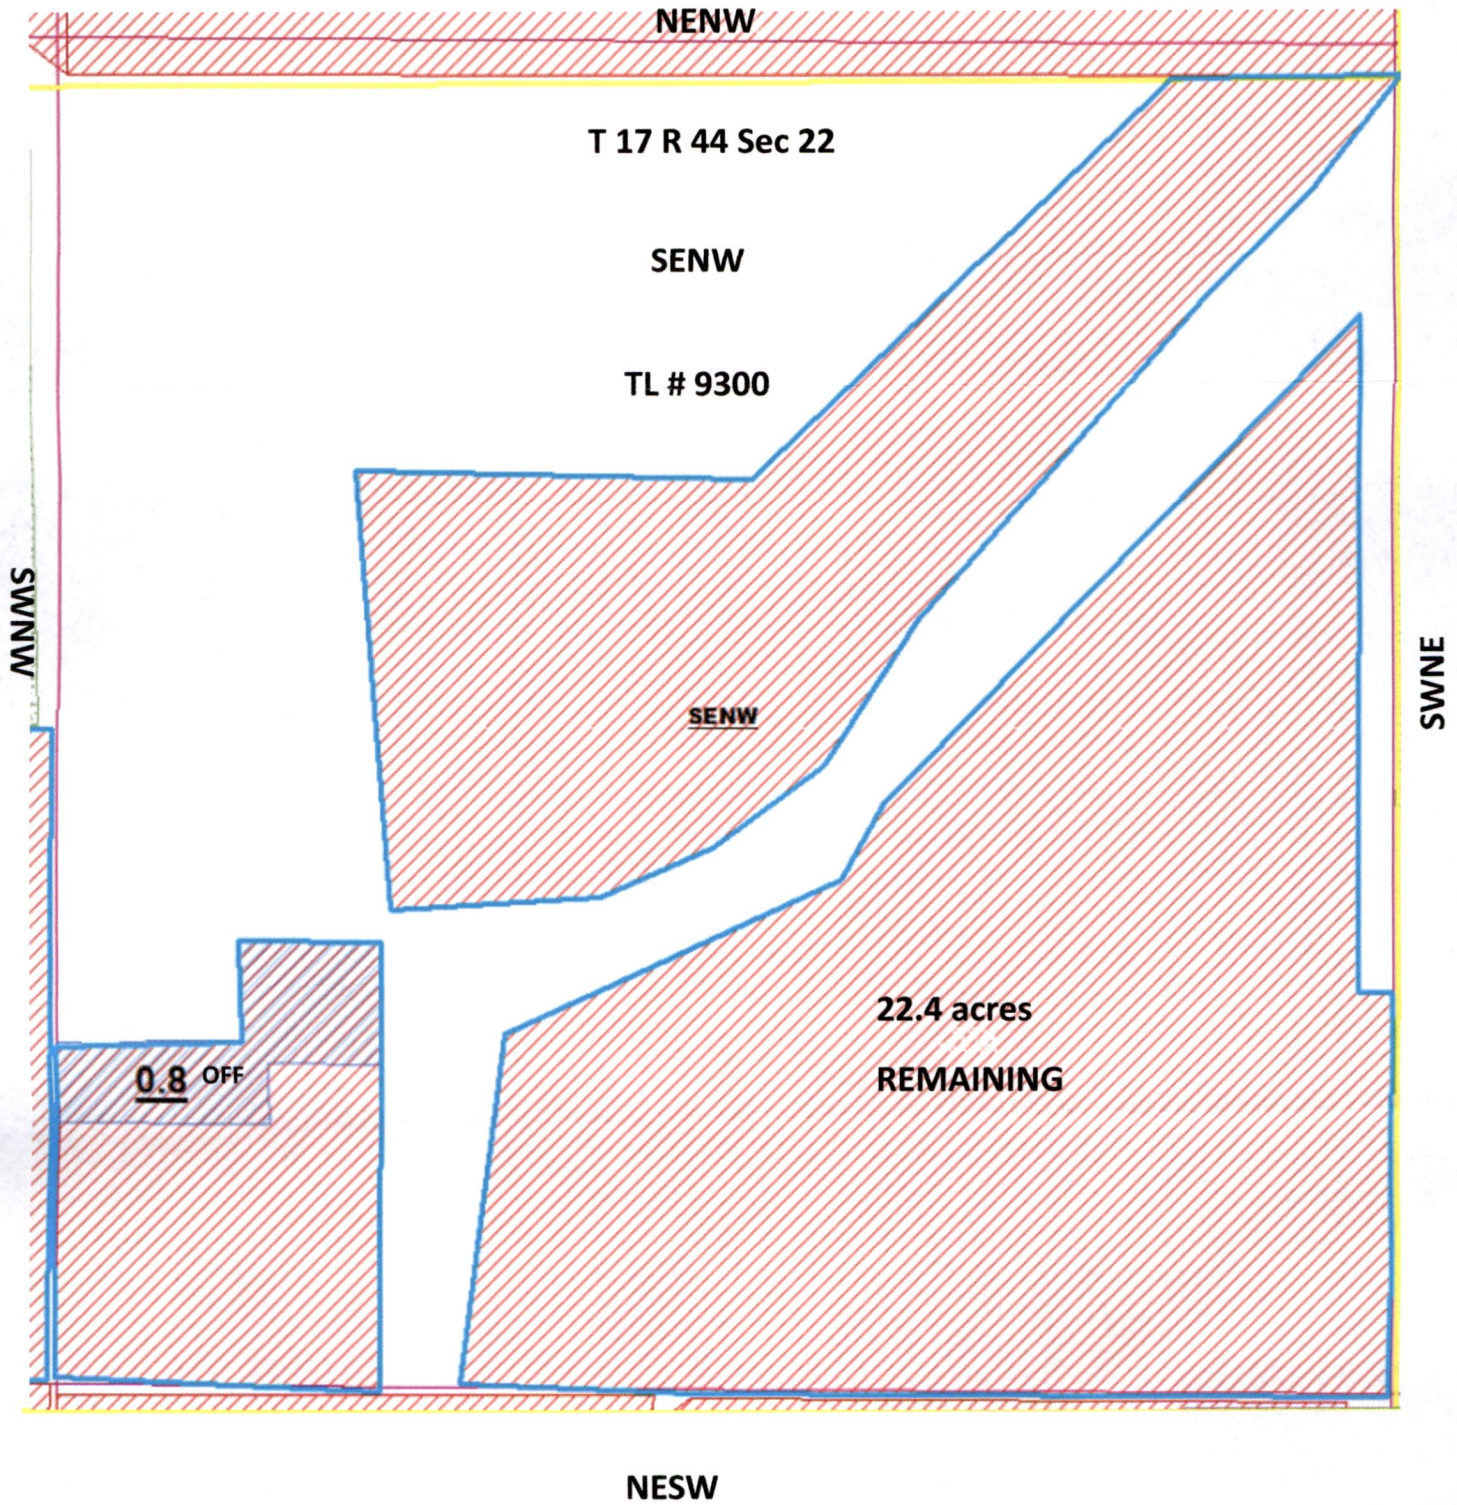

Vale Oregon Irrigation District

T 17 R 44 Sec 22

Gary Davis 0.8 Acres

RECEIVED

JUN 14 2021

OWRD

Legend	
	GD_Proposed_37.6 Acres
	GD_To_0.8 Acres

Certificate: 74080 IR
74081 (IS)
S-54916(IS)

13736	
Proposed Place of Use Transfer	
Tax Lot #9300	0.8 acres on

Vale Oregon Irrigation District

T 17 R 44 Sec 22

Gary Davis 0.8 Acres

RECEIVED

JUN 14 2021

OWRD

13736

Legend	
	GD_Remaining_22.4 Acres
	GD_OFF_0.8 Acres

Certificate: 74080 IR
74081 (IS)

Authorized Place of Use Transfer
Tax Lot #9300 0.8 acres off