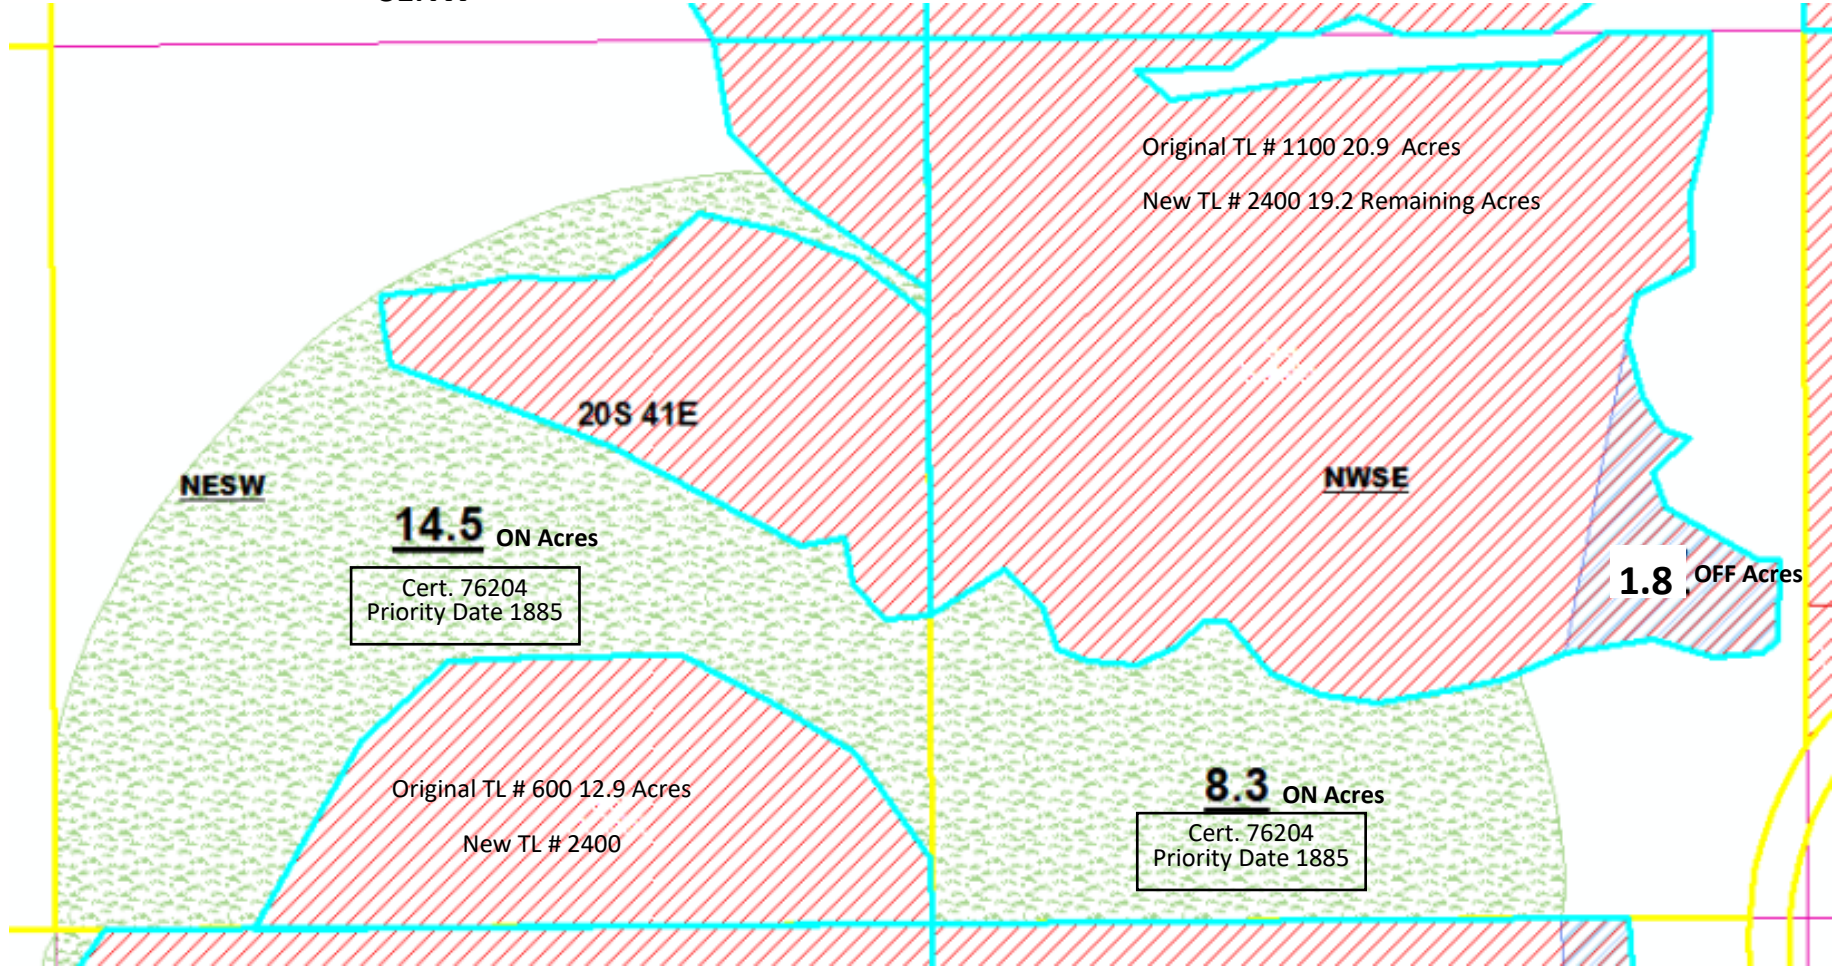

NESE

SESW

SWSE

Legend	
	BA_Remaining_ 52.6 Acres
	BA_On_ 2.0 Acres
	BA_Off_ 23.0 Acres

Certificate: 76204 (IR)
74080 (IS)
74081 (IS)

Transfer Cert. 76204	On	Off
Tax Lot #2400	22.8	1.8

RECEIVED

SEP 03 2021

0.7 ON Acres

1.0 ON Acres

0.3 ON Acres

9.1 OFF Acres

6.7 OFF Acres

7.2 OFF Acres

Original TL# 1000 9.1 acres

New TL #2300 Remaining 0 acres

Original TL # 1000 38.8 Acres

New TL # 2300 32.1 Remaining Acres

Original TL # 1000 27.7 Acres

New TL # 2300 20.5 Remaining Acres

NWNW

NWNW

NENW

NENW

013

NWNE

NWNE

Cert. 76204
Priority Date 1885

Cert. 76204
Priority Date 1885

13816

Legend

-  BA_Remaining_ 52.6 Acres
-  BA_On_ 2.0 Acres
-  BA_Off_23.0 Acres