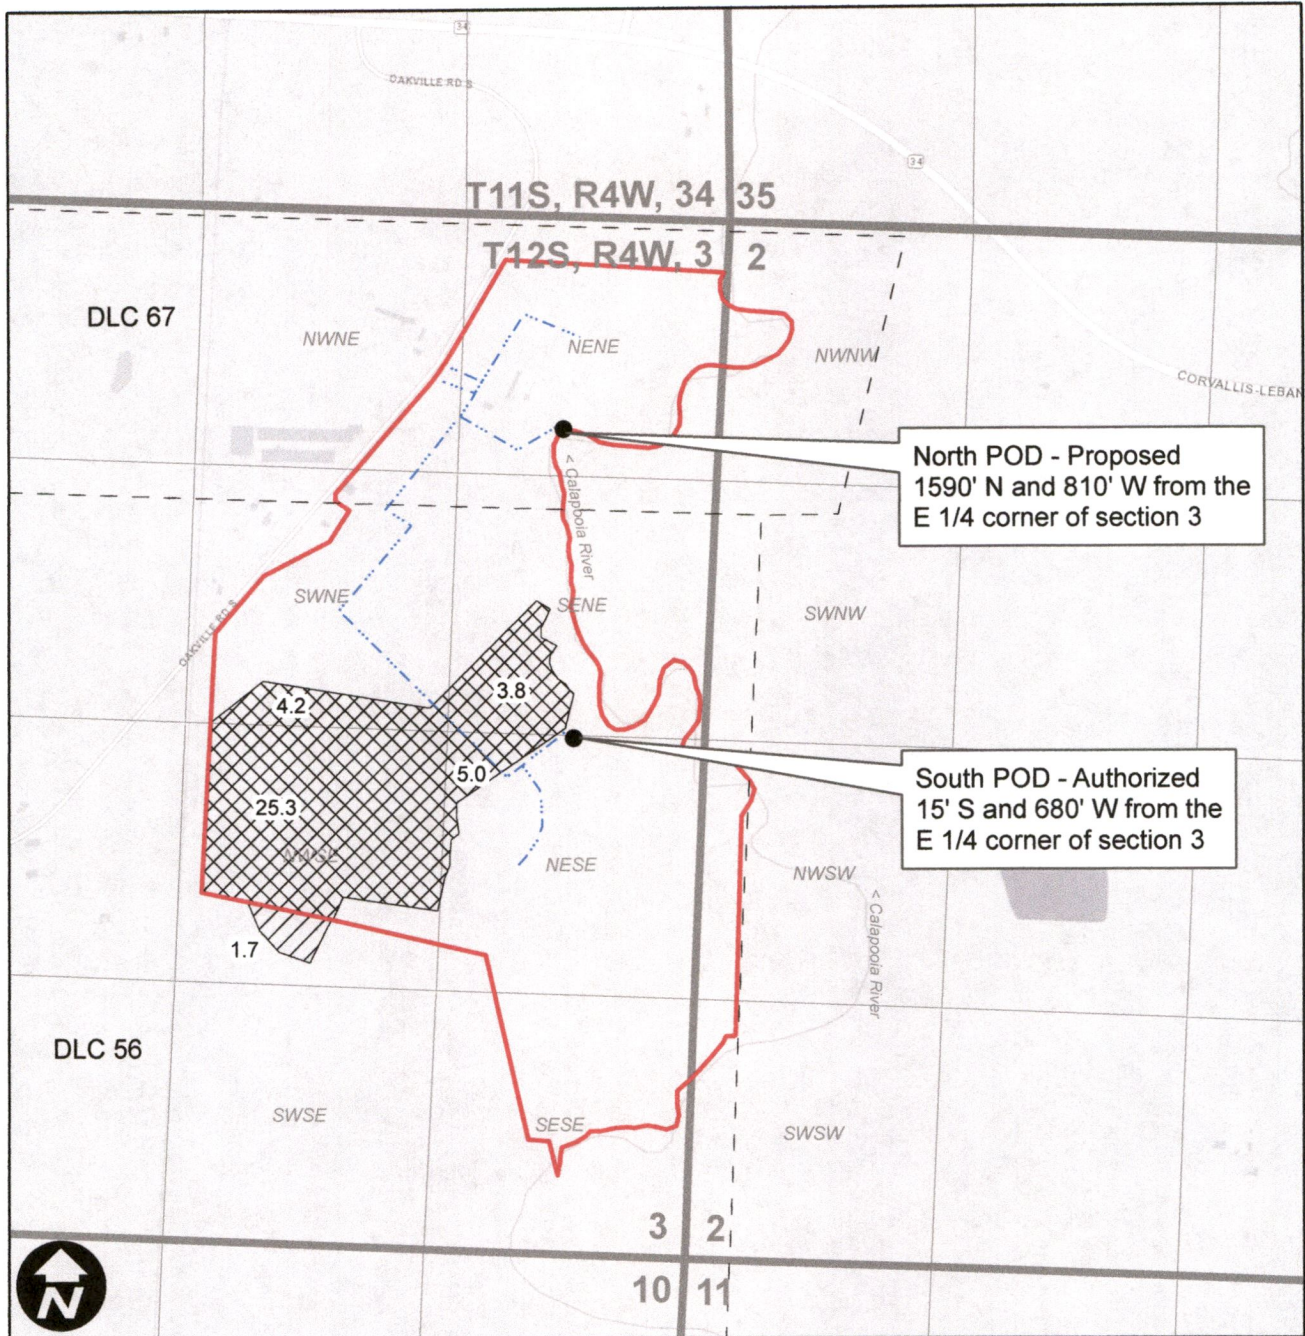

# Transfer Application Certificate 12352 - Stellmacher

OWRD

## Legend

-  Cert. 12352 Transfer
-  Mainline
-  Cert. 12352 No Change
-  DLC
-  Tax Lot 1000

EXPIRES: 12-31-2022

RECEIVED

JAN 28 2022

OWRD

RECEIVED

DEC 16 2021

OWRD

13902