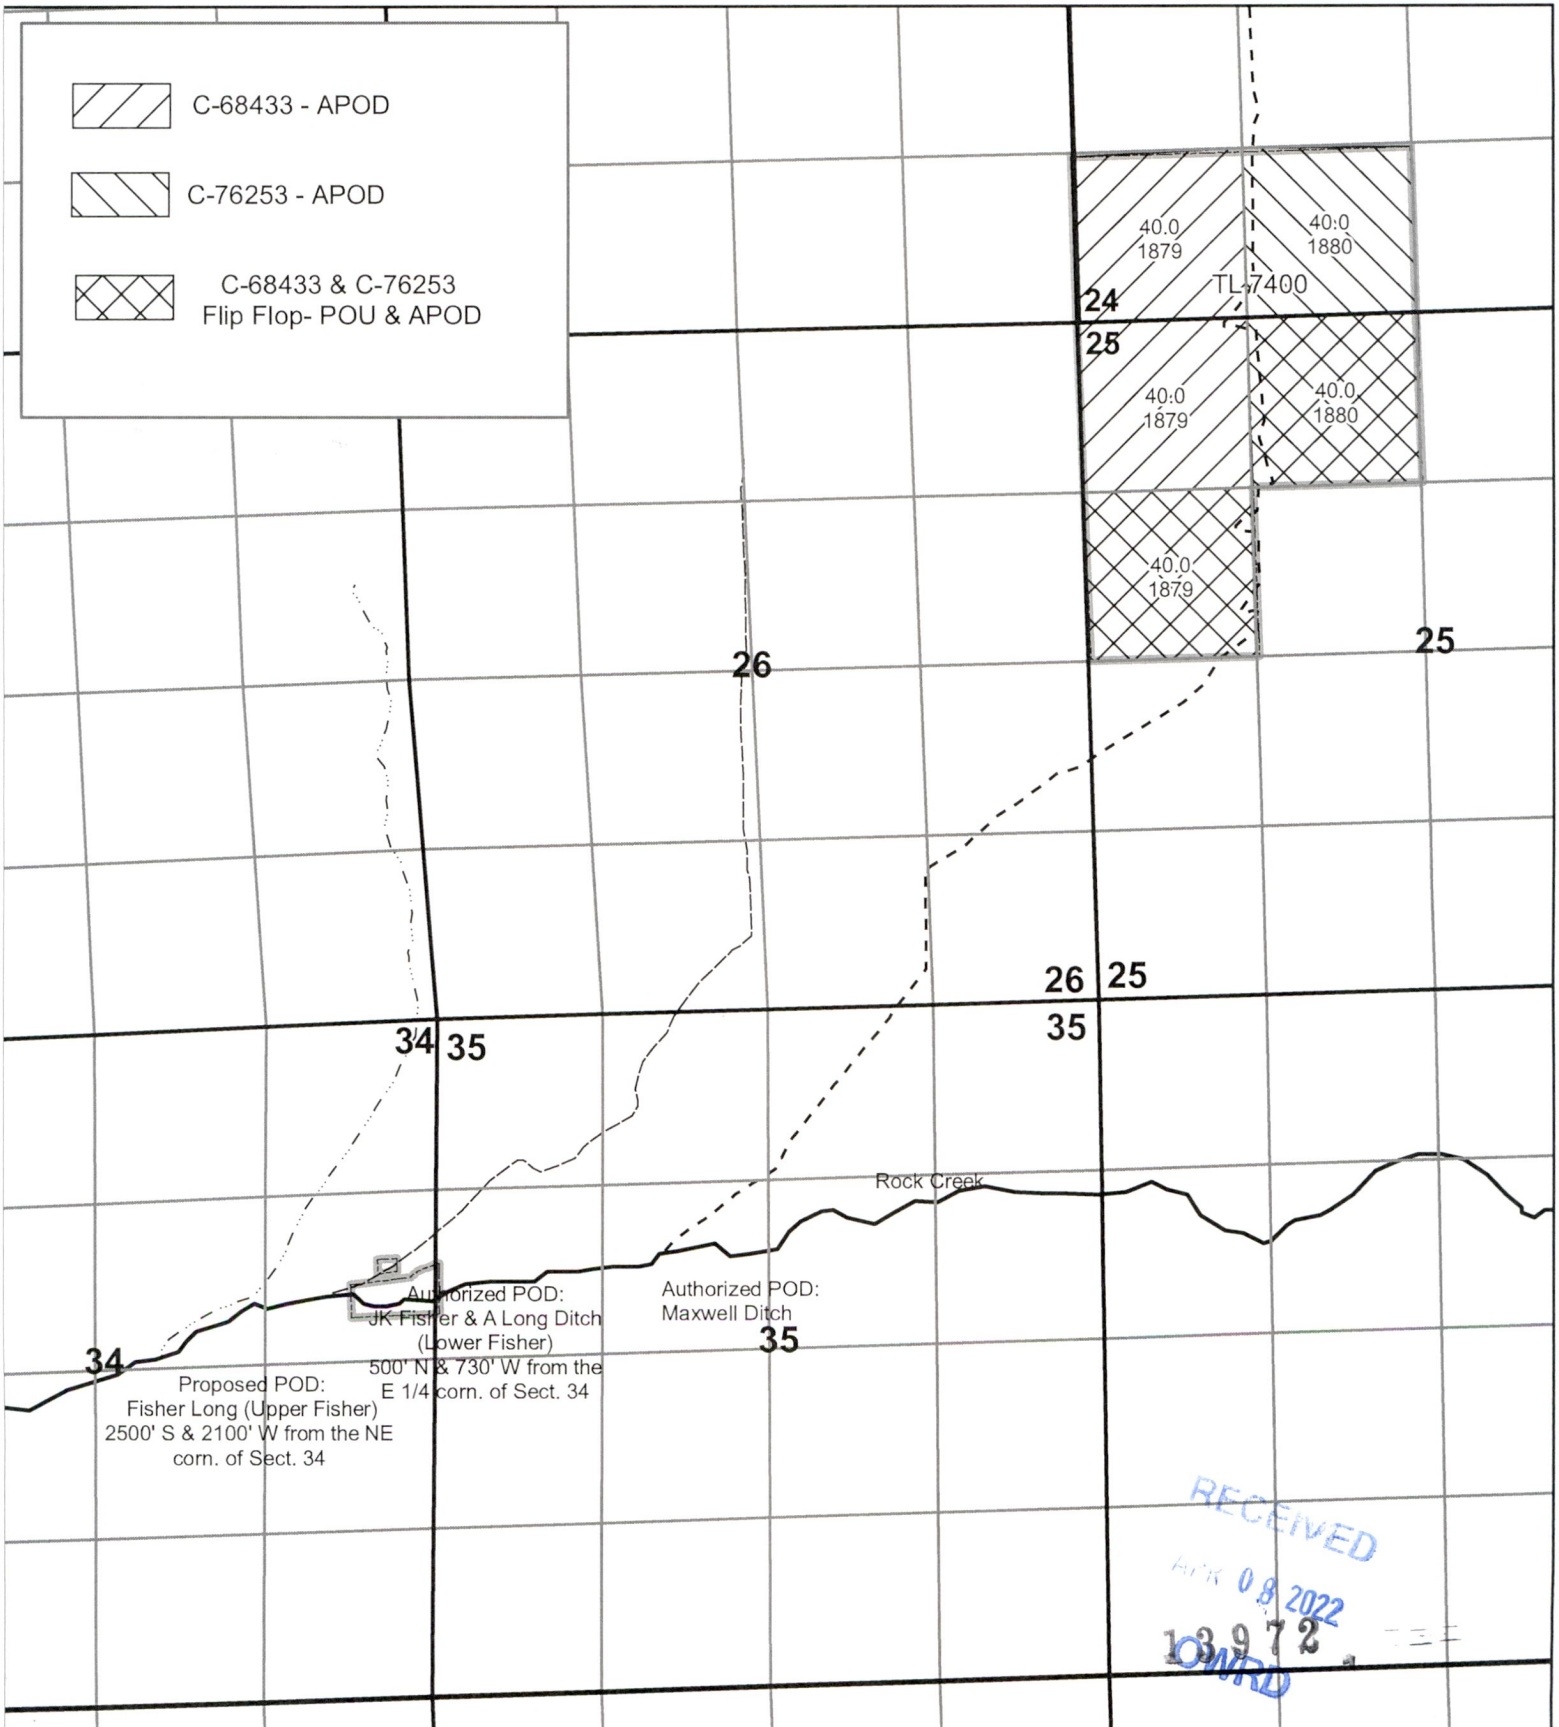

Map to accompany a temporary transfer for Delbert Stephens

Scale: 1" = 1320'

T. 7S, R. 38E

Map to accompany a temporary transfer for Delbert Stephens

Scale: 1" = 1320'

T. 7S, R. 38E