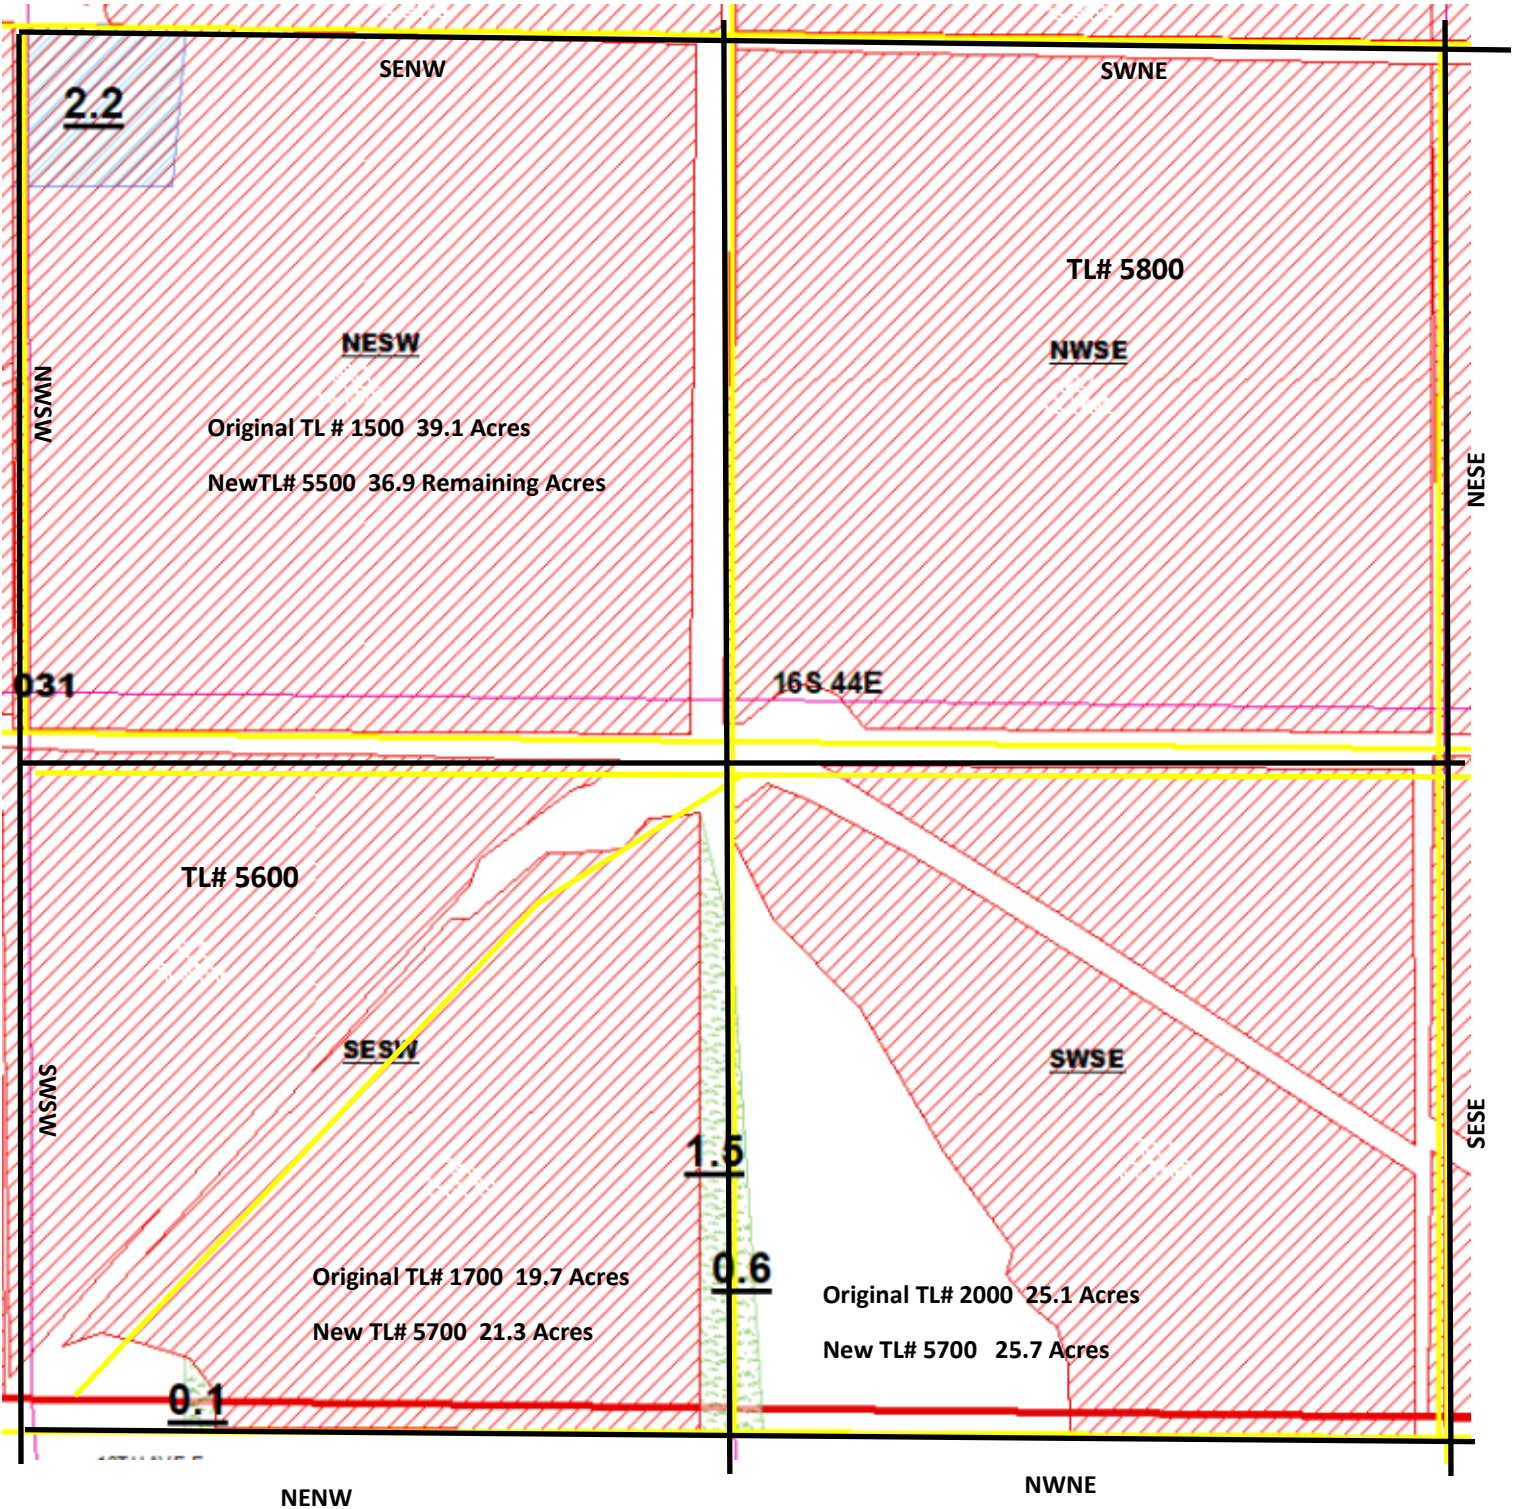

Vale Oregon Irrigation District

T 16 R 44 Sec 31

Erstrom, Pat

E-RECEIVED
01/23/2023
OWRD

Legend

	PE_Remaining_83.9 Acres
	PE_OFF_ 2.2 Acres TL #5500
	PE_ON_2.2 Acres TL #5700

	On	Off
Certificate: 74080 (IR)	2.2 ac	2.2 ac
74081 (IS)		