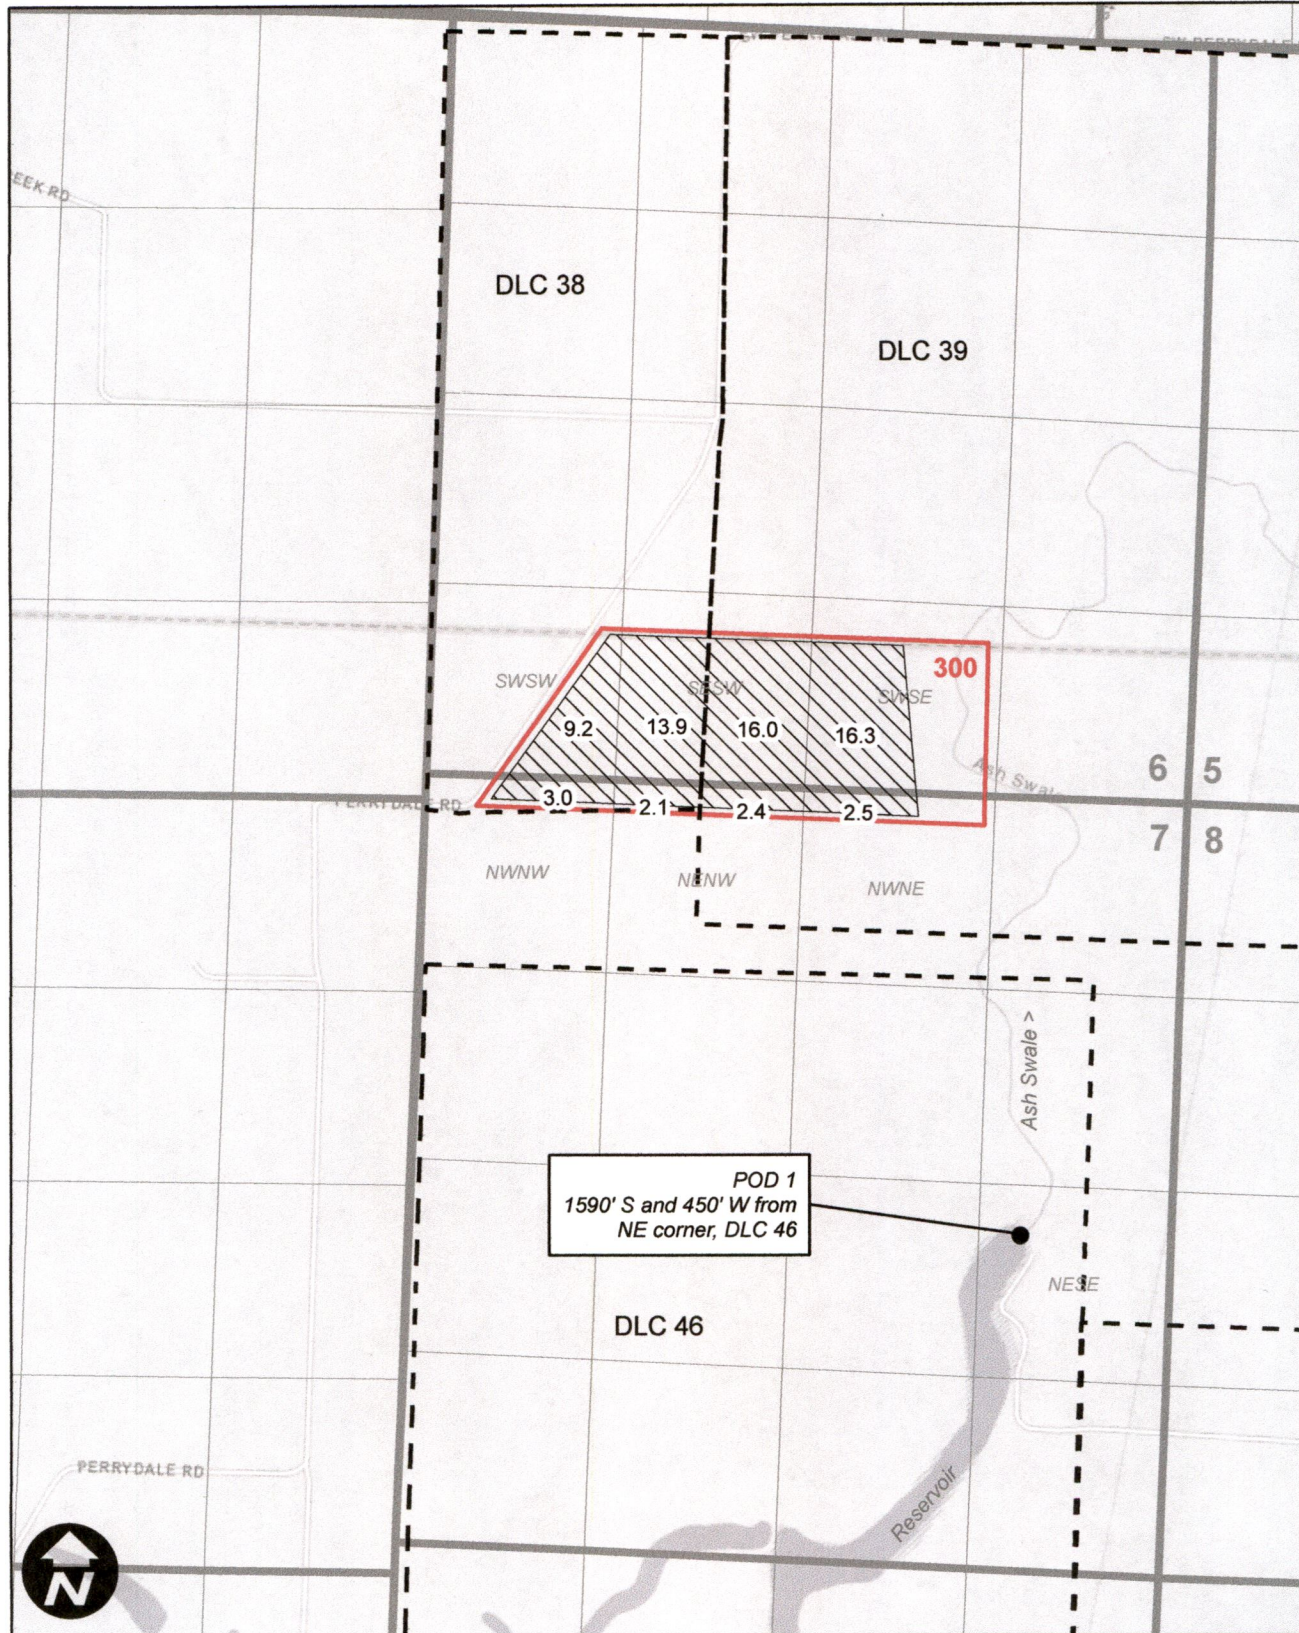

Temporary Transfer - Cert. 83200 IR - Gaibler

TO

Township 6S, Range 4W, W.M.

Legend

-  Cert. 83200 To
-  Taxlot
-  DLC

RECEIVED

AUG 21 2023

WILL MCGILL SURVEYING LLC

OWRD

Temporary Transfer - Cert. 87717 IS - Gaibler

FROM

Township 6S, Range 4W, W.M.

Legend

- Cert. 87717 From
- Mainline
- DLC
- Cert. 87717 No Change
- Taxlot

0 660 1,320 2,640 Feet

RECEIVED

AUG 21 2023

WILL MC GILL SURVEYING LLC.
14512

Temporary Transfer - Cert. 87717 IS - Gaibler

TO

Township 6S, Range 4W, W.M.

Legend

Cert. 87717 To
 Taxlot
 DLC

RECEIVED

0 660 1,320 2,640 Feet

RECEIVED

AUG 21 2023

OWRD

WM
WILL MCGILL SURVEYING LLC