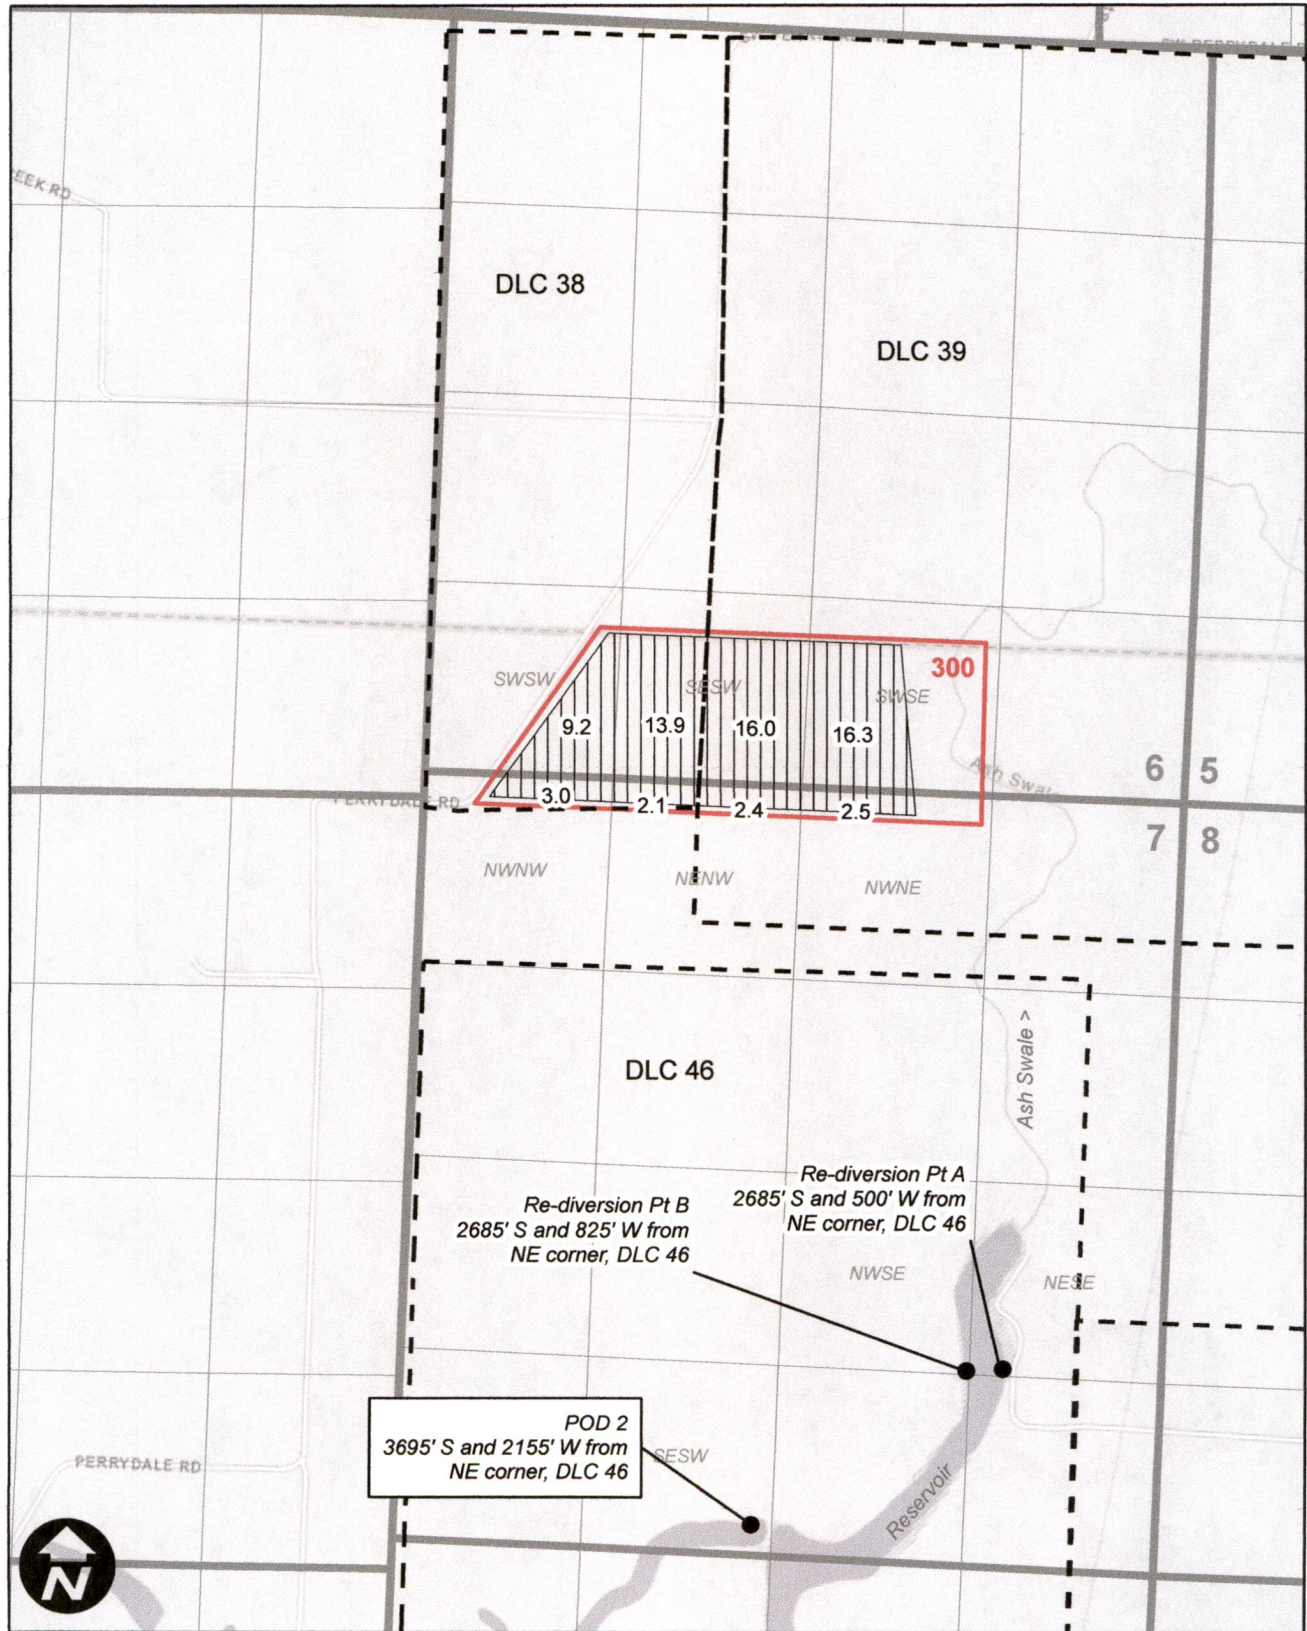

Temporary Transfer - Cert. 83200 IR - Gaibler

TO

Township 6S, Range 4W, W.M.

Legend

-  Cert. 83200 To
-  Taxlot
-  DLC

RECEIVED

AUG 21 2023

WILL MCGILL SURVEYING LLC

OWRD

Temporary Transfer - Cert. 87717 IS - Gaibler

FROM

Township 6S, Range 4W, W.M.

Legend

- Cert. 87717 From
- Mainline
- DLC
- Cert. 87717 No Change
- Taxlot

0 660 1,320 2,640 Feet

RECEIVED

AUG 21 2023

WILL MC GILL SURVEYING LLC.
14512

Temporary Transfer - Cert. 87717 IS - Gaibler

TO

Township 6S, Range 4W, W.M.

Legend

Cert. 87717 To
 Taxlot
 DLC

RECEIVED

0 660 1,320 2,640 Feet

RECEIVED

AUG 21 2023

OWRD

WM
WILL MCGILL SURVEYING LLC