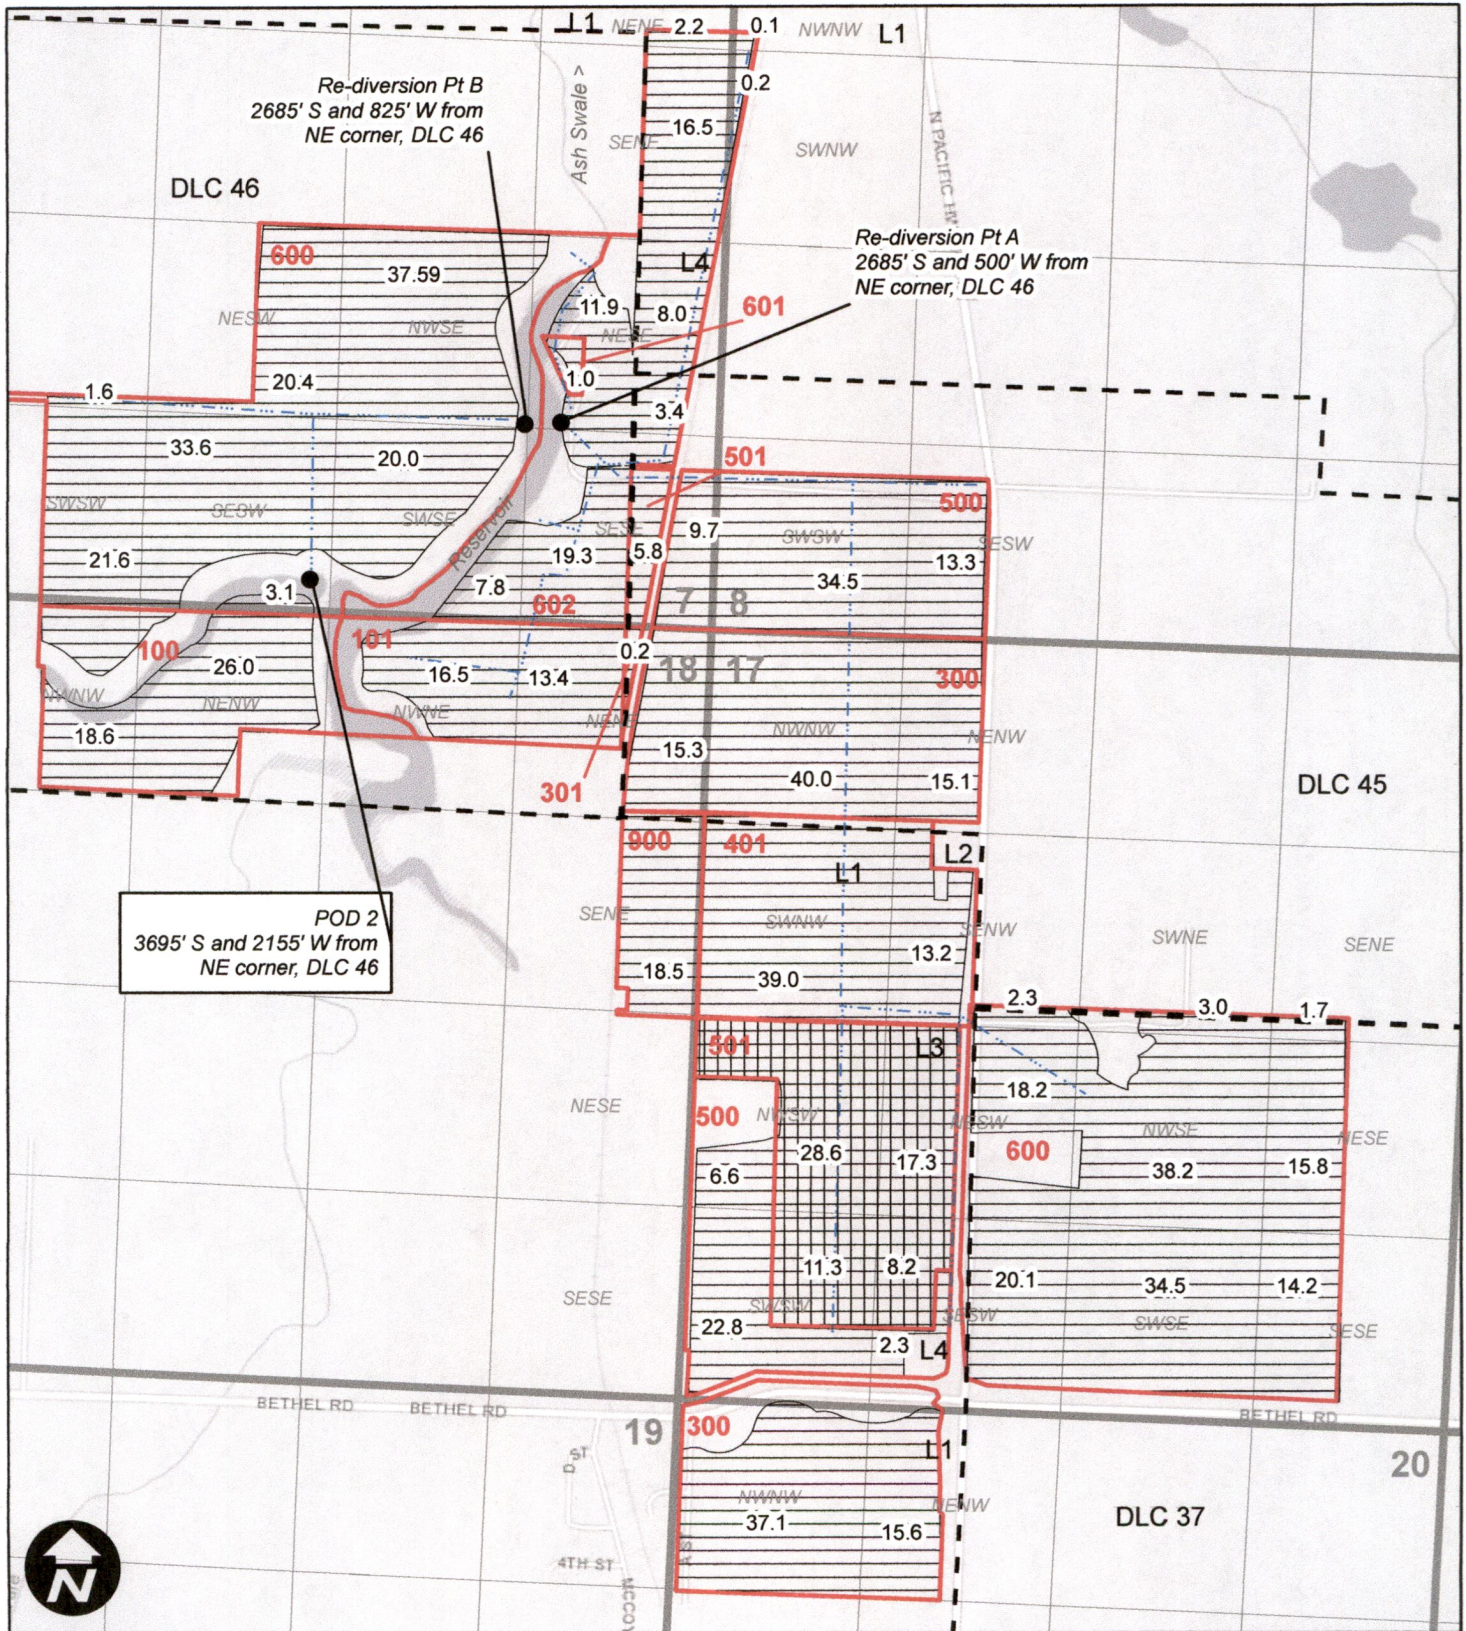

Temporary Transfer - Cert. 83200 IR - Gaibler

TO

Township 6S, Range 4W, W.M.

Legend

-  Cert. 83200 To
-  Taxlot
-  DLC

RECEIVED

AUG 21 2023

WILL MCGILL SURVEYING LLC

OWRD

Temporary Transfer - Cert. 87717 IS - Gaibler

FROM

Township 6S, Range 4W, W.M.

Legend

- Cert. 87717 From
- Mainline
- DLC
- Cert. 87717 No Change
- Taxlot

0 660 1,320 2,640 Feet

RECEIVED

AUG 21 2023

WILL MC GILL SURVEYING LLC.
14512

Temporary Transfer - Cert. 87717 IS - Gaibler

TO

Township 6S, Range 4W, W.M.

Legend

Cert. 87717 To
 Taxlot
 DLC

RECEIVED

0 660 1,320 2,640 Feet

RECEIVED

AUG 21 2023

OWRD

WM
WILL MCGILL SURVEYING LLC