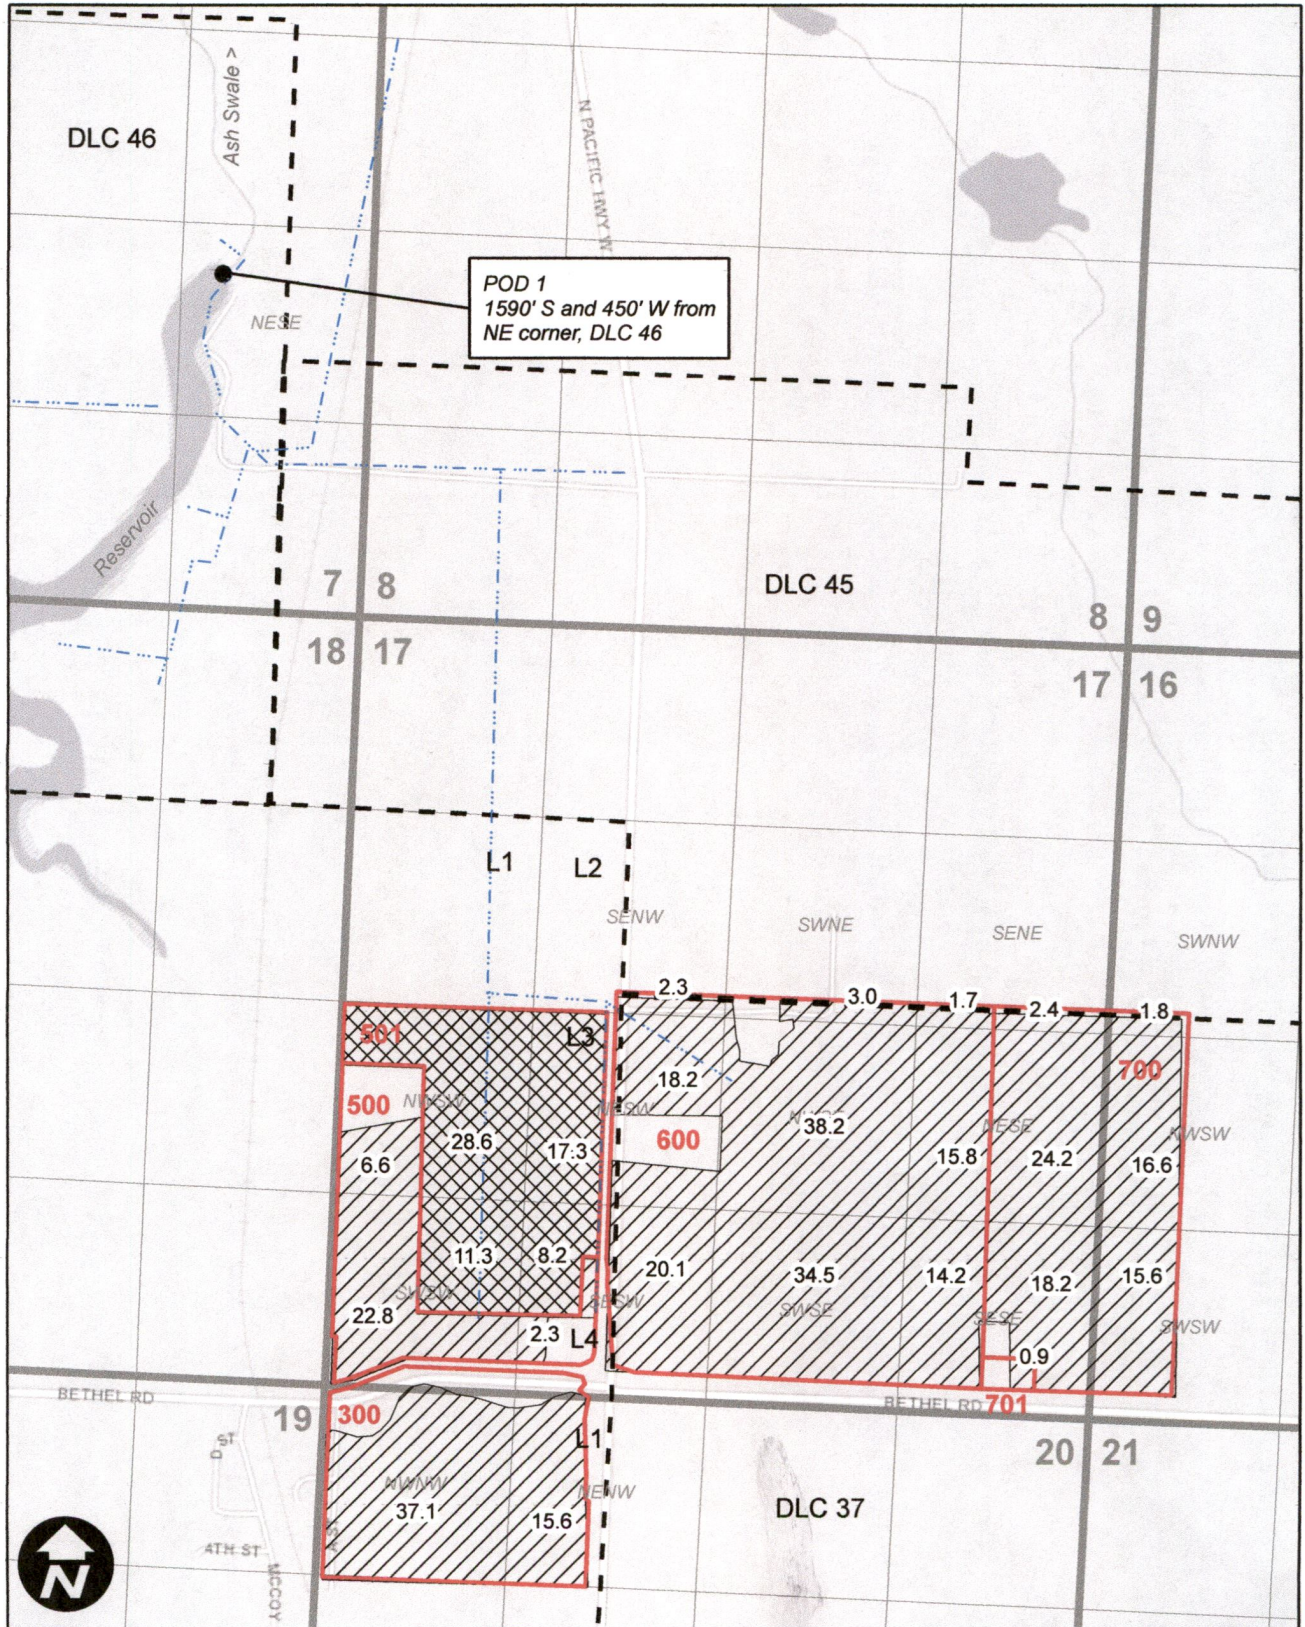

OWRD

Temporary Transfer - Cert. 87717 IS - Gaibler

FROM

Township 6S, Range 4W, W.M.

Legend

- Cert. 87717 From
- Mainline
- DLC
- Cert. 87717 No Change
- Taxlot

0 660 1,320 2,640 Feet

RECEIVED

AUG 21 2023

OWRD

WILLIAMS SURVEYING LLC

Temporary Transfer - Cert. 83200 IR - Gaibler

FROM

Township 6S, Range 4W, W.M.

Legend

-  Cert. 83200 From
-  Mainline
-  DLC
-  Cert. 83200 No Change
-  Taxlot

0 660 1,320 2,640 Feet

RECEIVED

AUG 21 2023

OWRD

WM
WILL MCGILL SURVEYING LLC