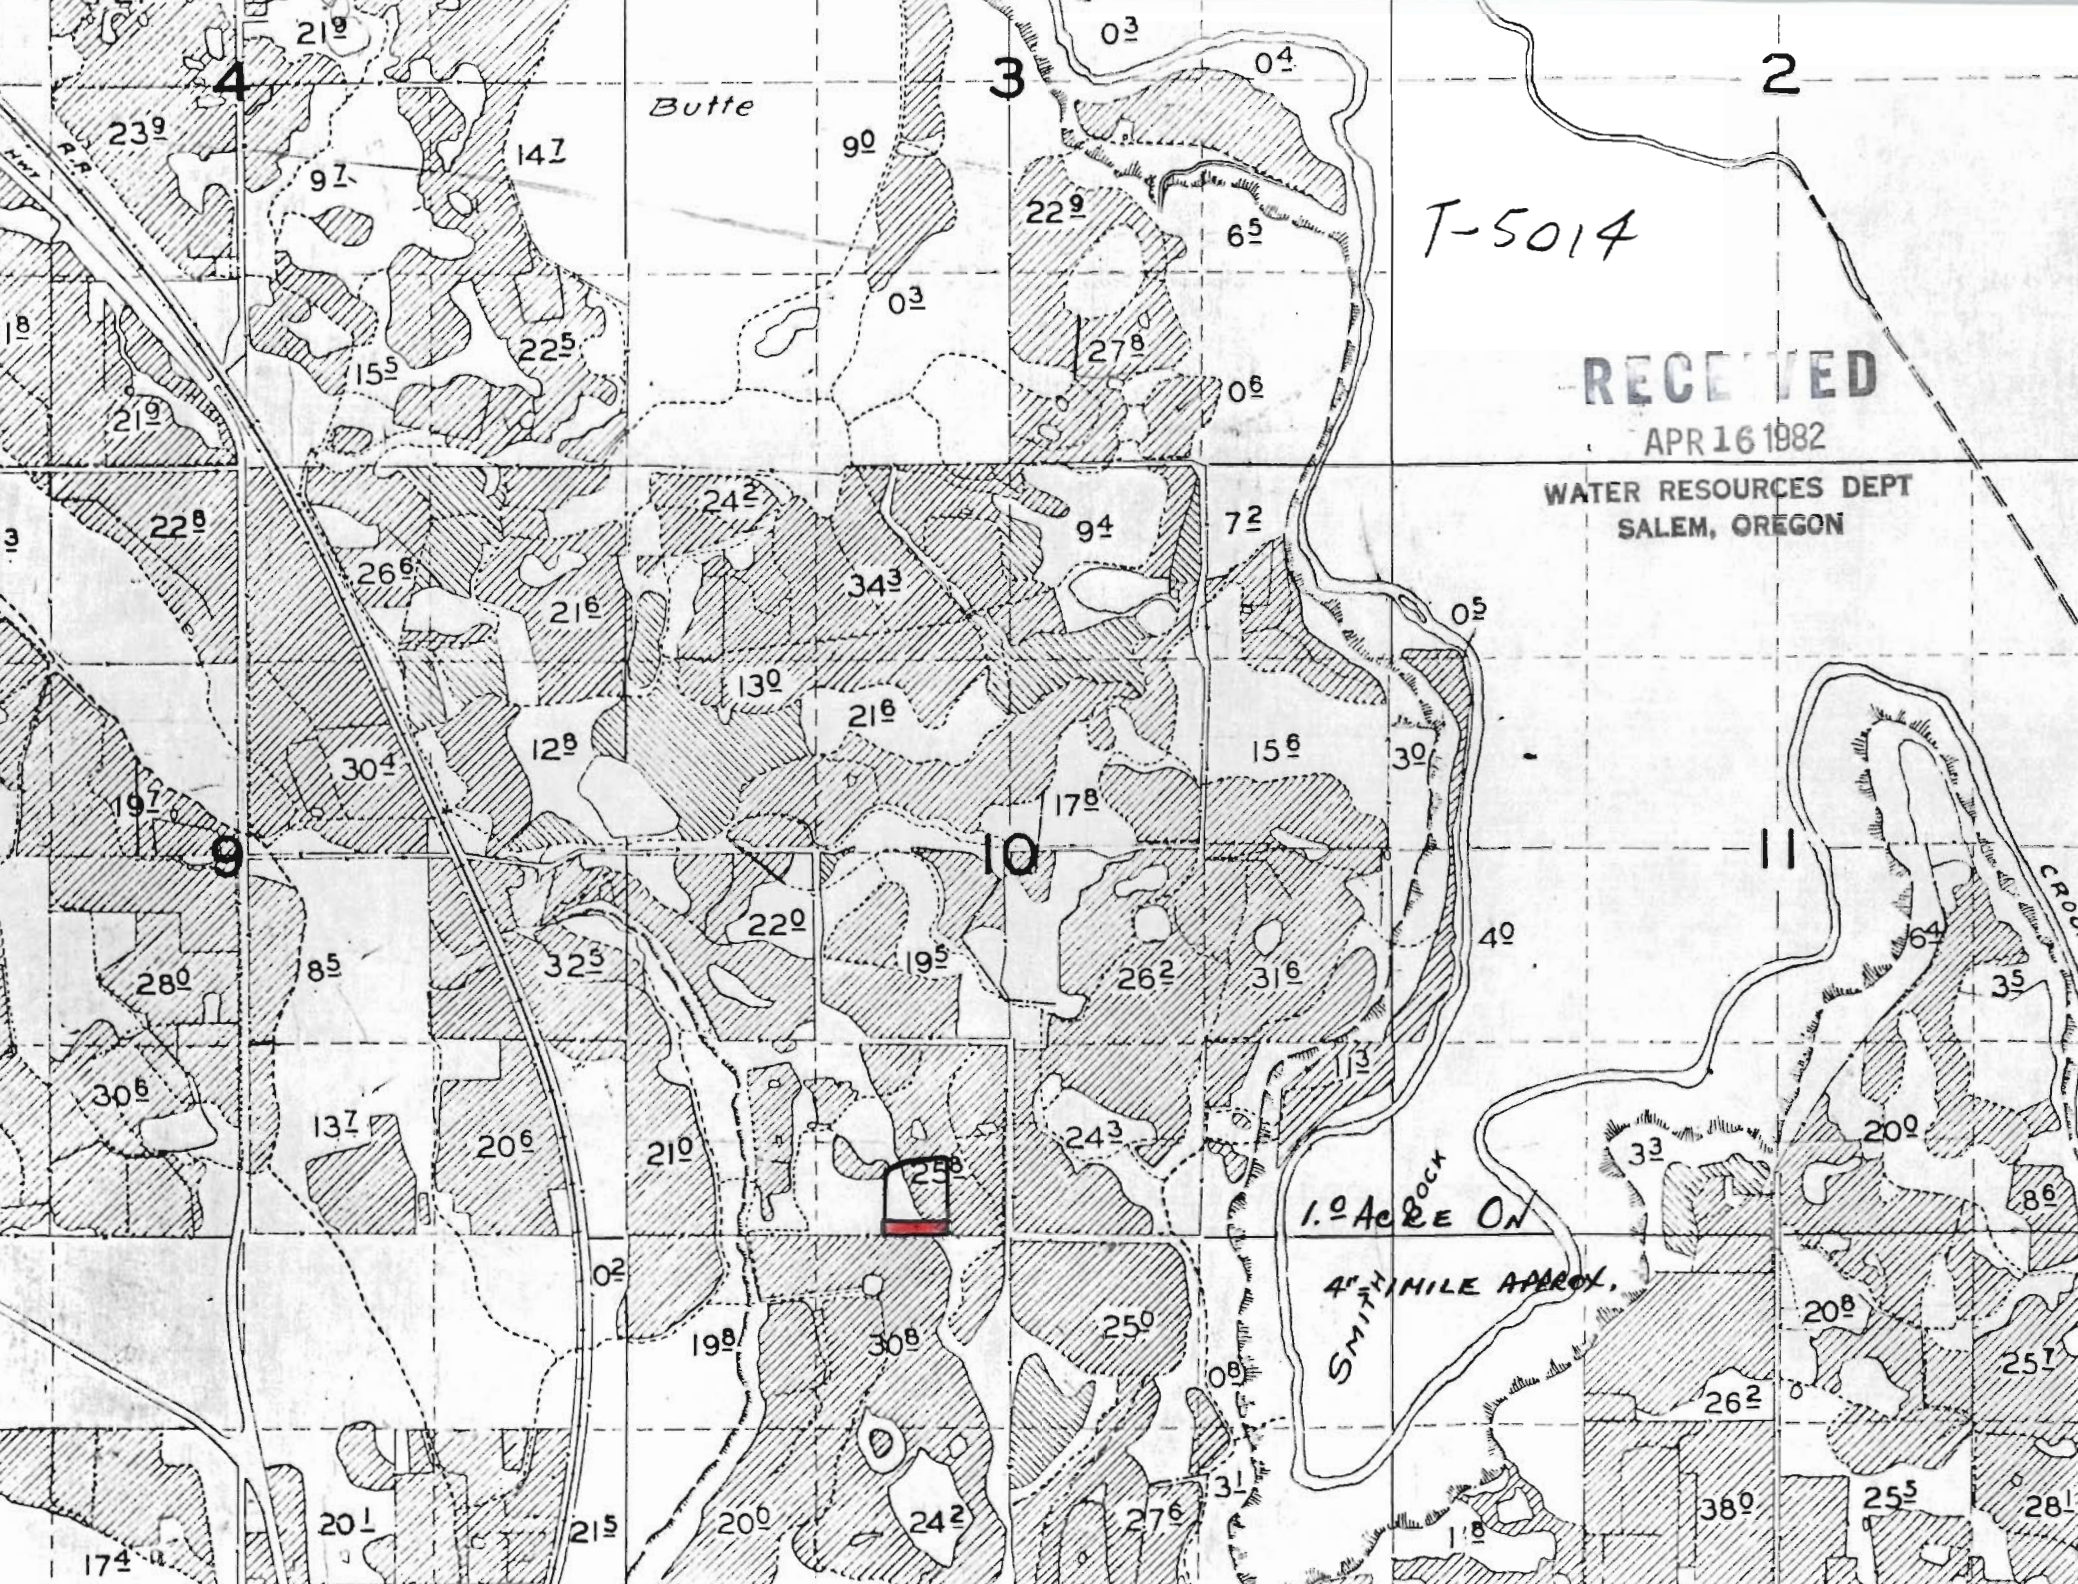

REDMOND

1.2 ABRE OFF
4.1 MILE APPROX

RECEIVED
APR 16 1982
WATER RESOURCES DEPT
SALEM, OREGON

T-5014

Butte

T-5014

RECEIVED

APR 16 1982

WATER RESOURCES DEPT
SALEM, OREGON

1.0 ACRE ON

SMITH ROCK
4¹/₂ MILE APPROX.