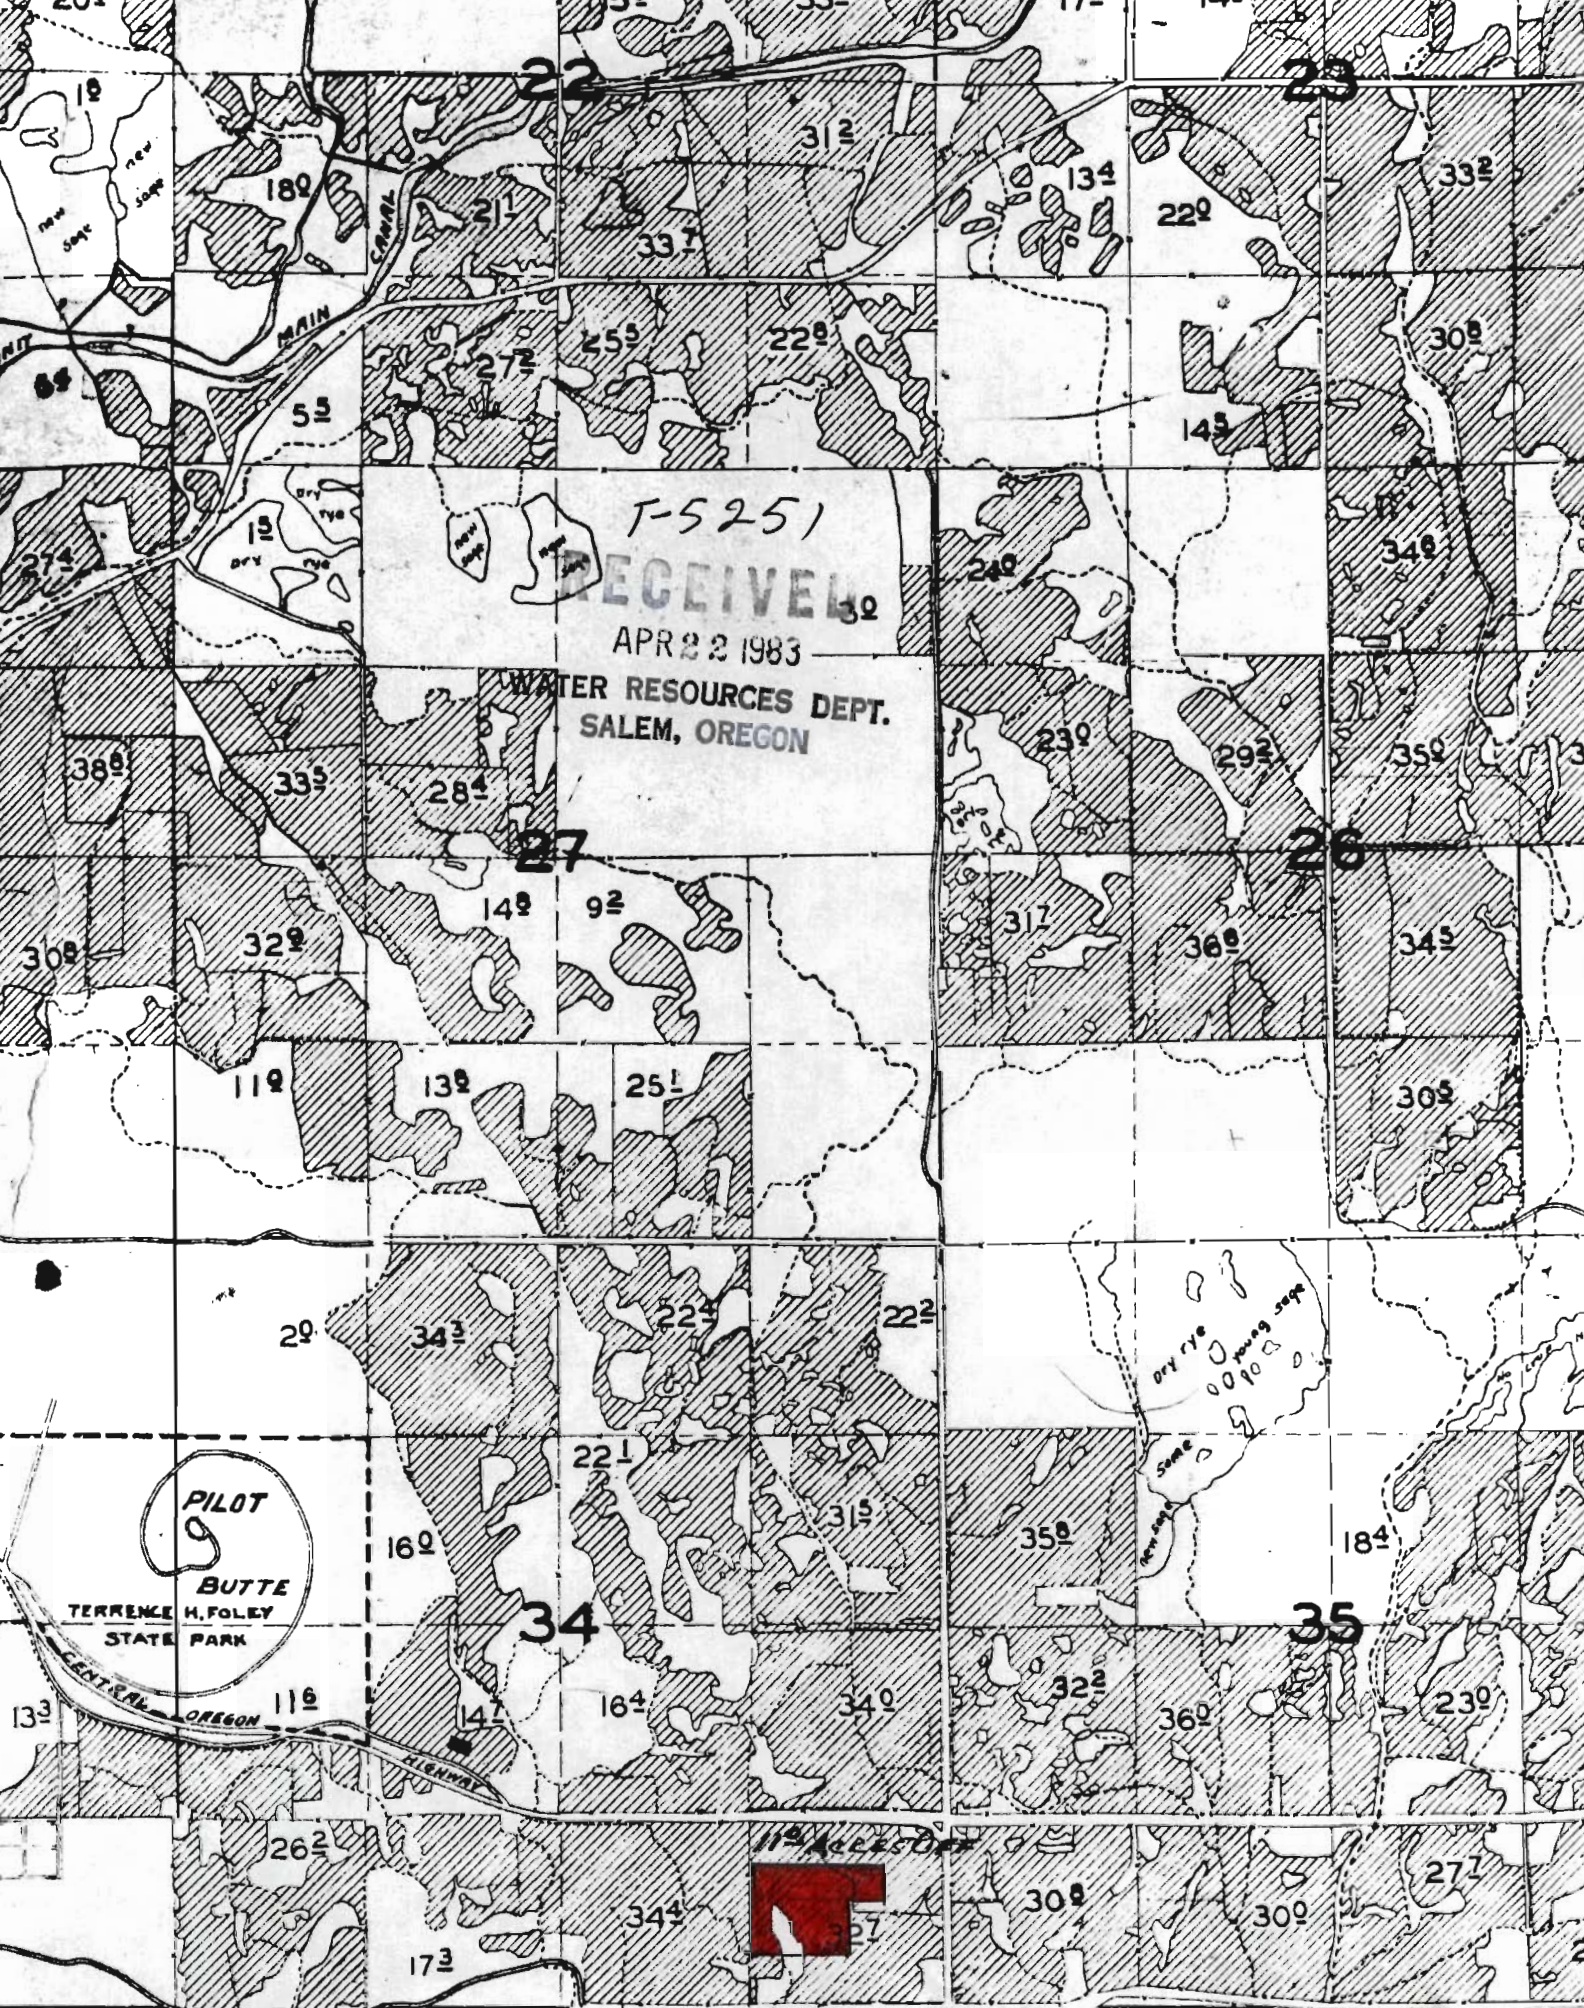

11.0 Acres On

RECEIVED

APR 22 1983

WATER RESOURCES DEPT.
SALEM, OREGON

T-5251

14

13

T-5251

RECEIVED

APR 22 1983

WATER RESOURCES DEPT.
SALEM, OREGON

PILOT BUTTE
TERRENCE H. FOLEY
STATE PARK
CENTRAL OREGON SCENIC AREA

NO ACCESS