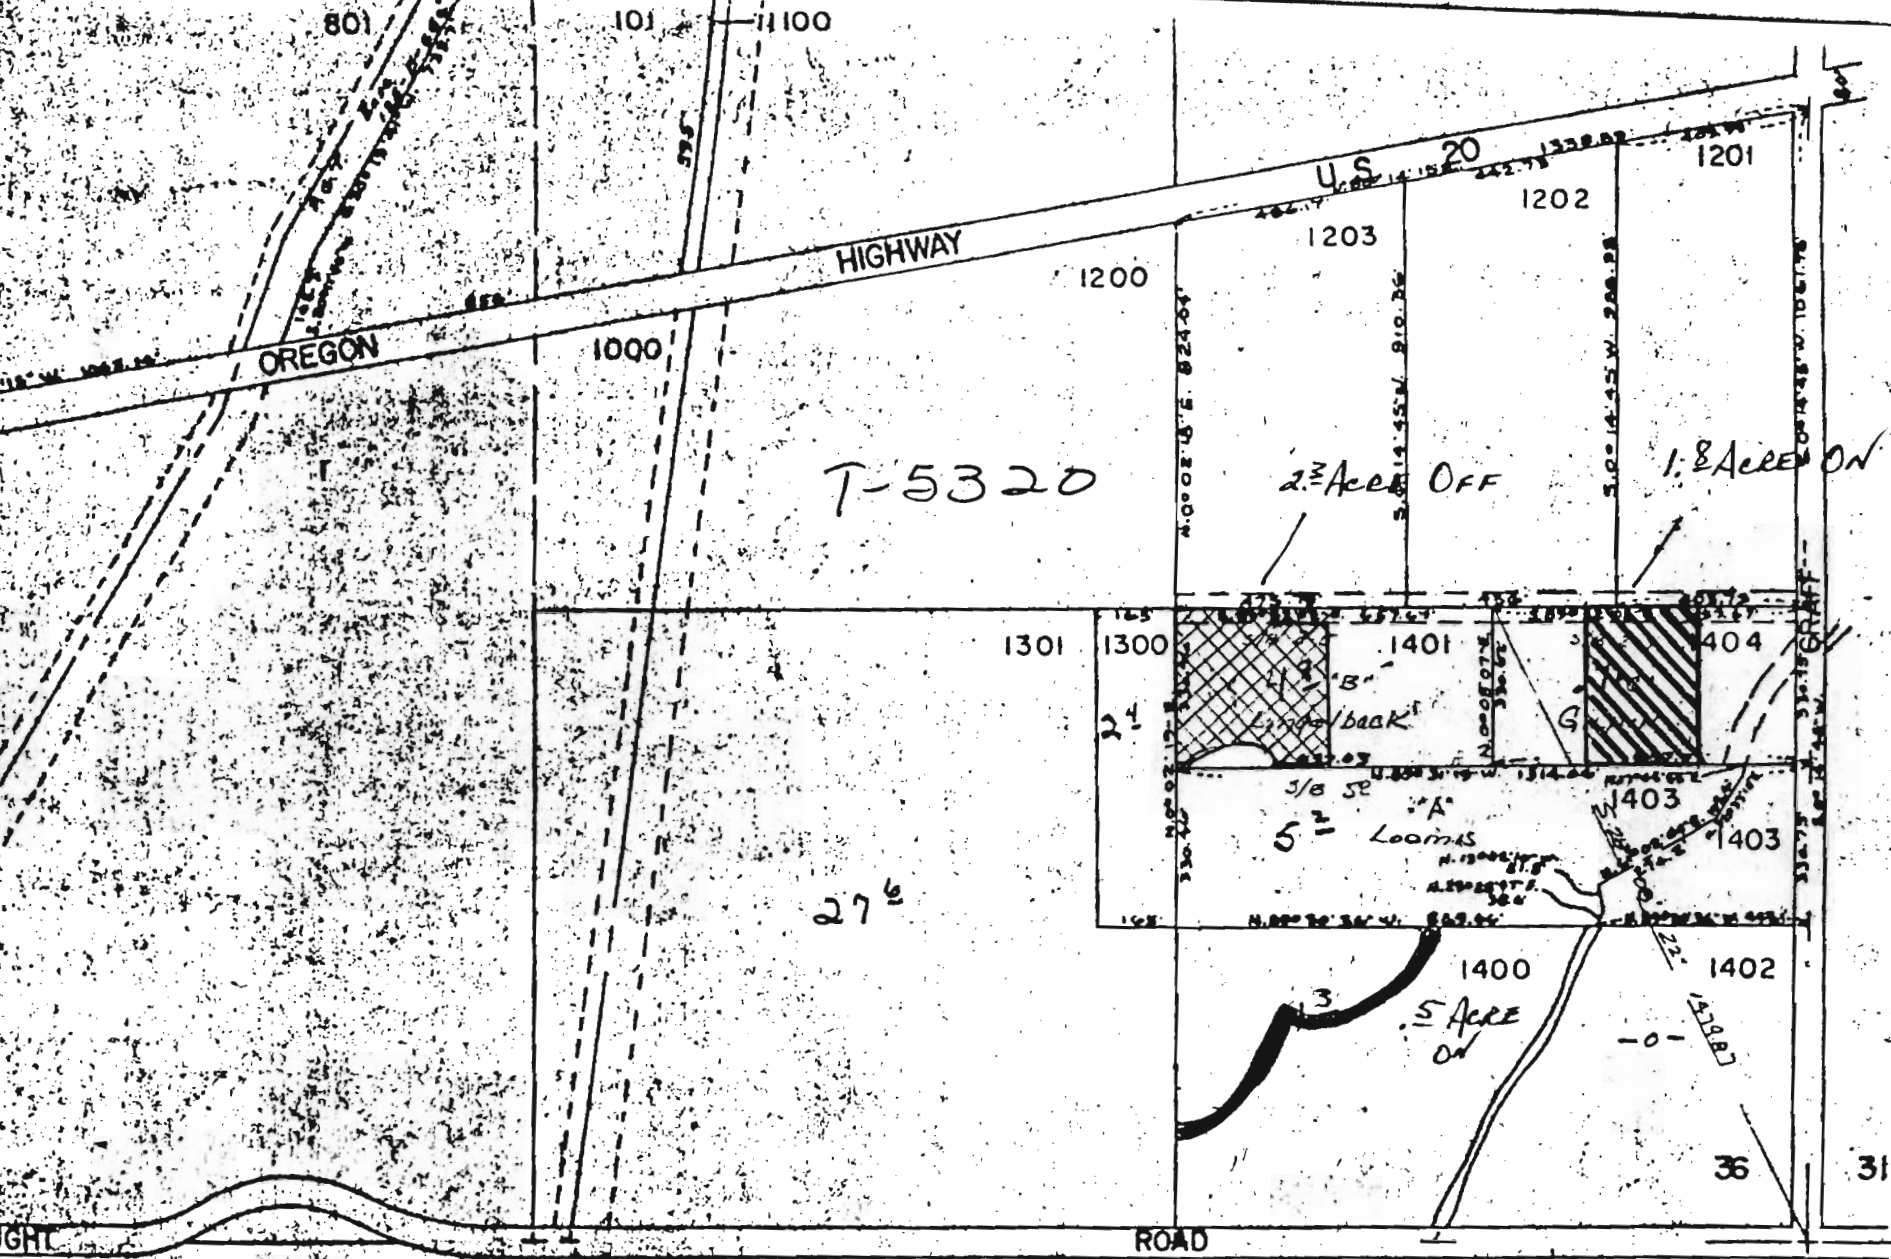

RECEIVED

JUL 18 1968

WATER RESOURCES DEPT.
SALEM, OREGON

2.3 ACRES ORA

T-3387 5322 ON

1.2 ACRE ON

5 ACRE ON

T-5320

13

See Map 18 2

RECEIVED

JUL 18 1983

WATER RESOURCES DEPT.
SALEM, OREGON

6

17