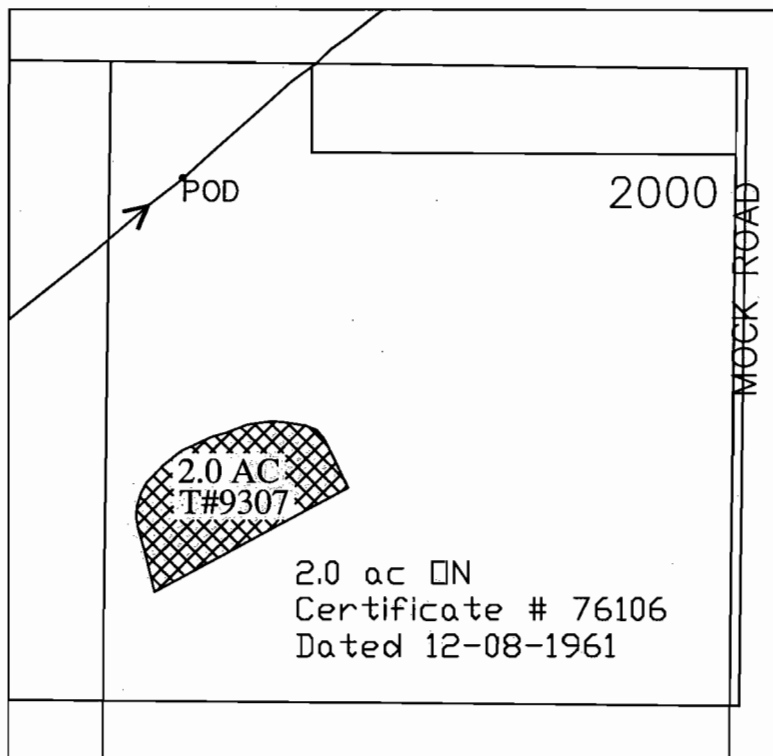

TUMALO IRRIGATION DISTRICT  
WATER RIGHTS SURVEY

FOR

Tumalo Irrigation District / Columella Properties

LOCATED IN THE NE 1/4 OF THE SE 1/4  
OF SECTION 35, T.16 S., R.11 E., W.M.

TAX LOTS # 2000

DESCHUTES COUNTY, OREGON

Final Proof Map

RECEIVED  
AUG 22 2006  
WATER RESOURCES DEPT  
SALEM, OREGON

SCALE: 1" = 400'

THE PREPARATION OF THIS MAP IS FOR THE PURPOSE  
OF IDENTIFYING THE LOCATION OF THE WATER RIGHT  
ONLY AND HAS NO INTENT TO PROVIDE DIMENSIONS OR  
LOCATIONS OF PROPERTY OWNERSHIP LINES.