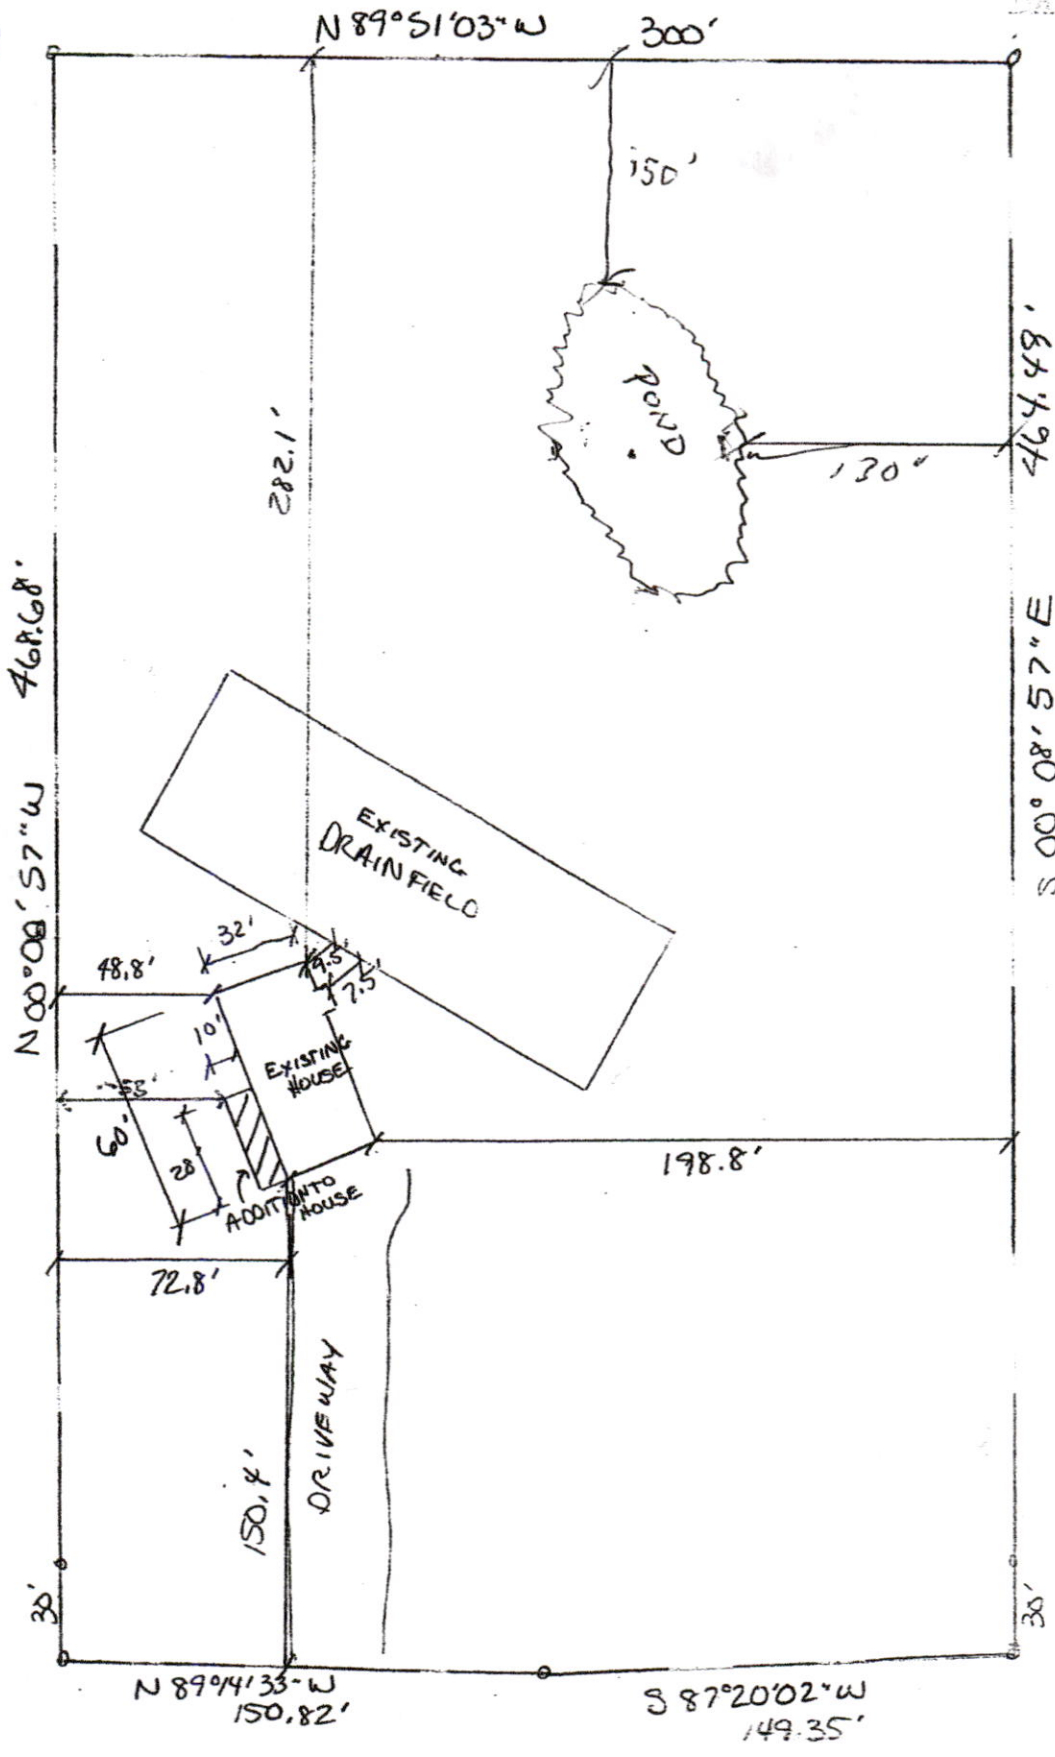

44°00'45"N 123°02'56"W

RECEIVED  
NOV 14 2022

(44°00'45"N 123°02'52"W) 962 ft

ogle

RECEIVED

NOV 14 2022

OWRD

SANITARIAN CITY

DATE 3/24/06

SP-00-  
NO ADI  
BET

REC'D MAR

AS-BUILT  
DRAWING

E. 40TH AVE