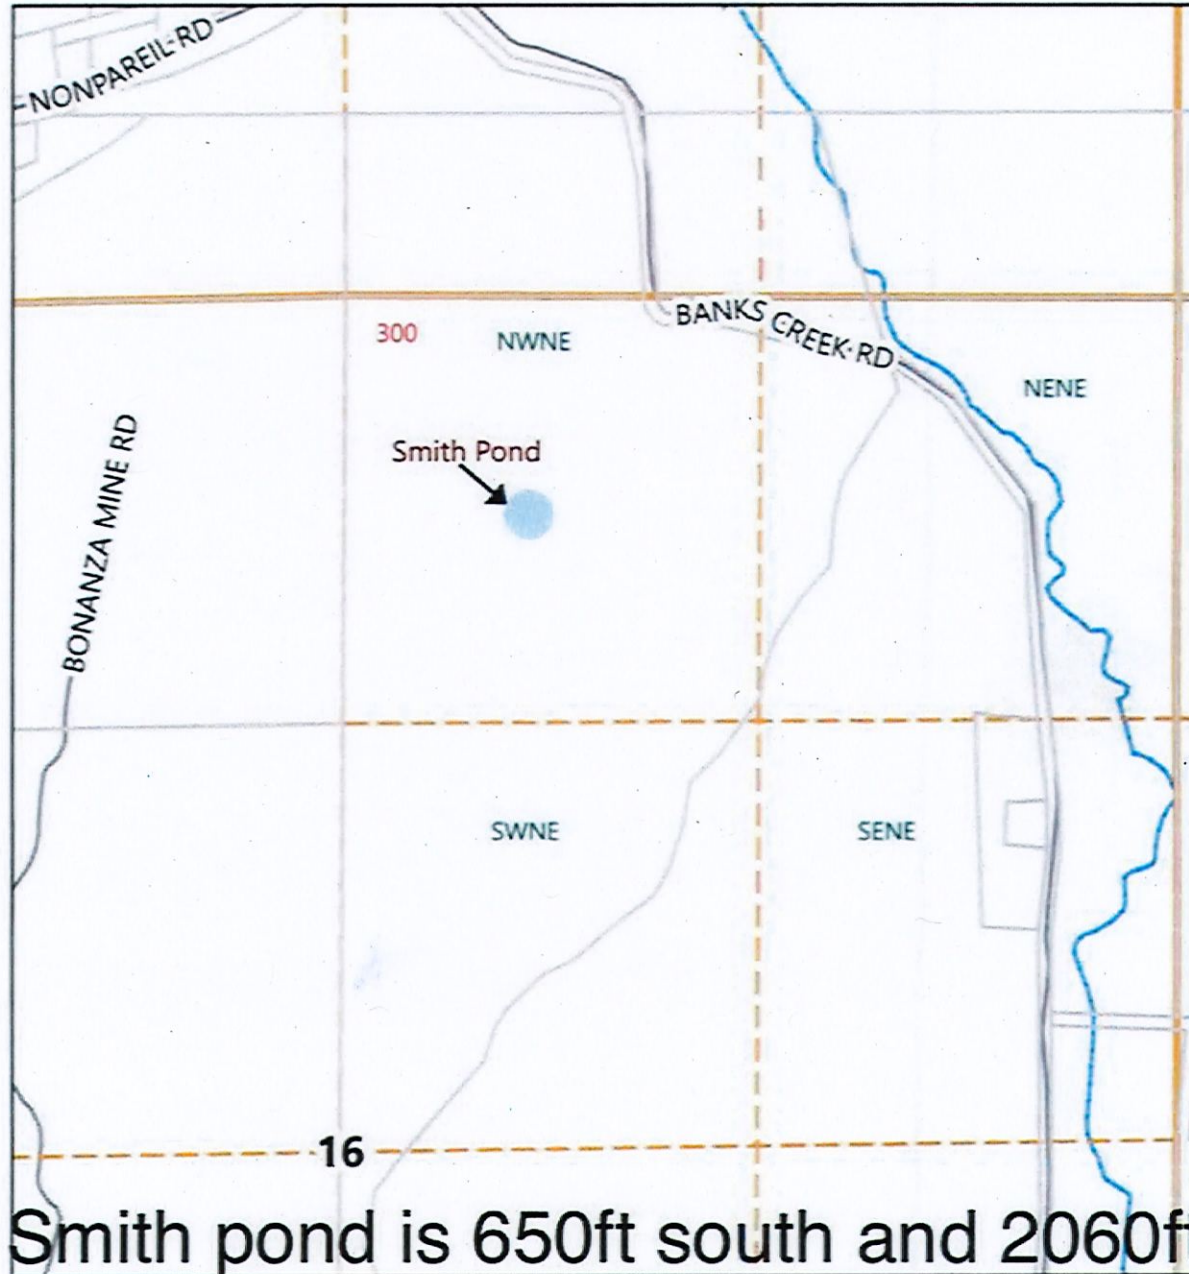

Scale: 1" = 800'

Revised Map

RECEIVED
APR 04 2023
OWRD

Smith pond is 650ft south and 2060ft west from the NE section corner 16