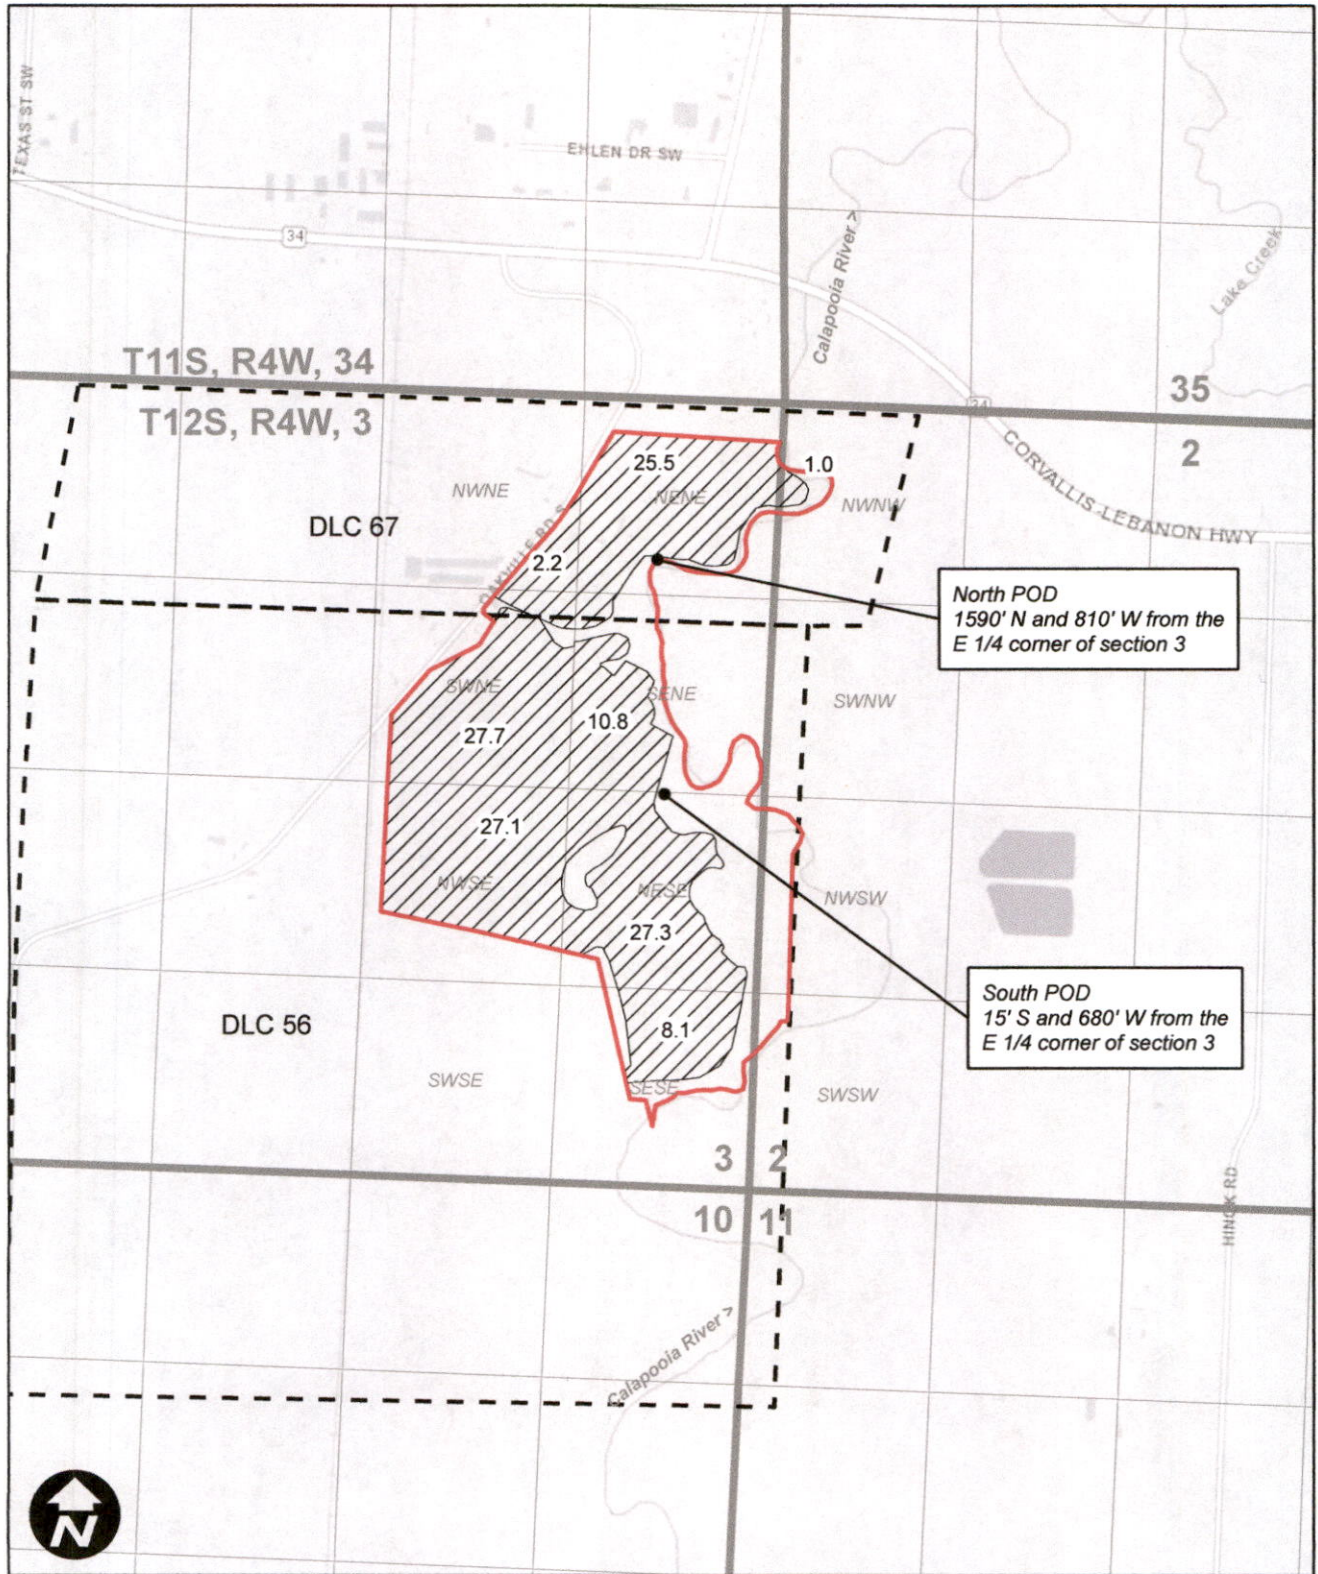

US Horticulture Farmland, LLC Surface Water Application

Legend

Tax Lot 1000
 DLC
 POU

0 660 1,320 2,640 Feet

RECEIVED

JUL 14 2023

OWRD