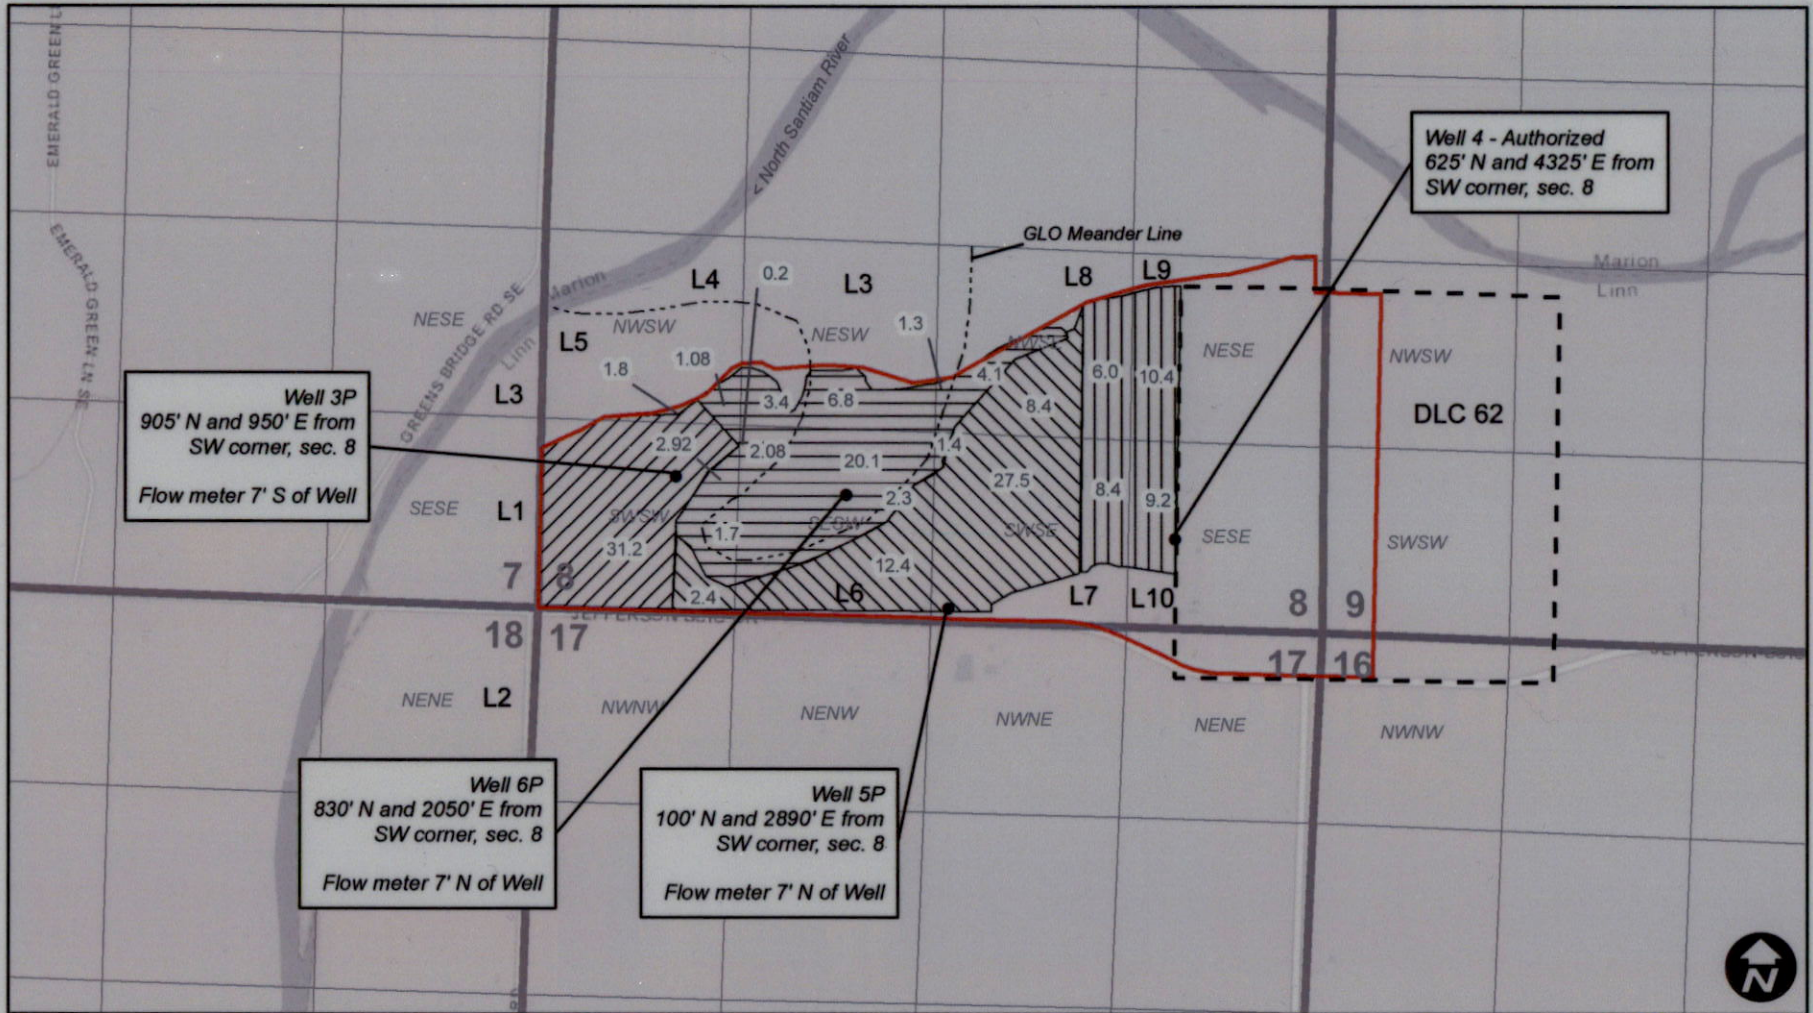

Meduri Farms - Claim of Beneficial Use Transfer T-11316

Township 10S, Range 2W, W.M.

This map is not intended to provide legal dimensions or locations of property ownership lines.

0 660 1,320 2,640 Feet

Legend

-  T-11316 (Well 3P)  Taxlot 100
-  T-11316 (Well 5P)  DLC
-  T-11316 (Well 6P)
-  T-11316 (Well 4) Pending Reversion for APOA, Well 8

EXPIRES: 12-31-2024

RECEIVED
SEP 05 2023
OWRD