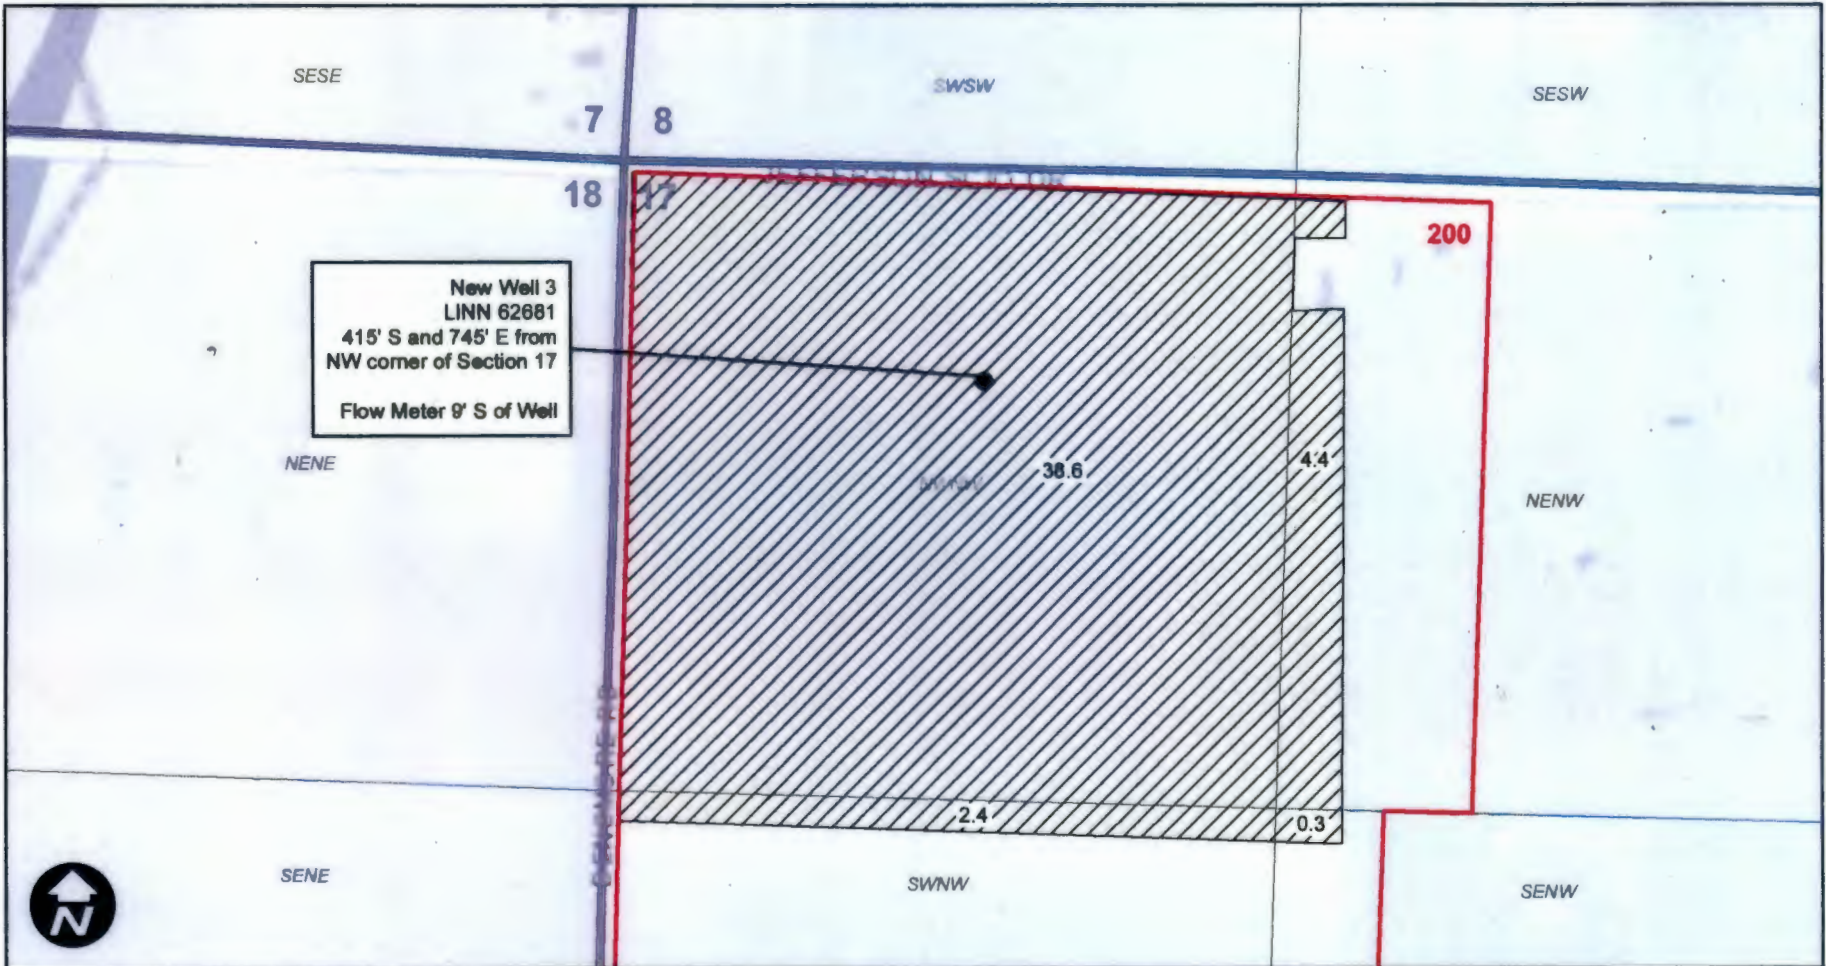

Claim of Beneficial Use - Transfer T-13212  
 Quiet Meadow Farms

Township 10S, Range 2W, W.M.

This map is not intended to provide legal dimensions or locations of property ownership lines.

**Legend**

-  T-13212 POU
-  Taxlot