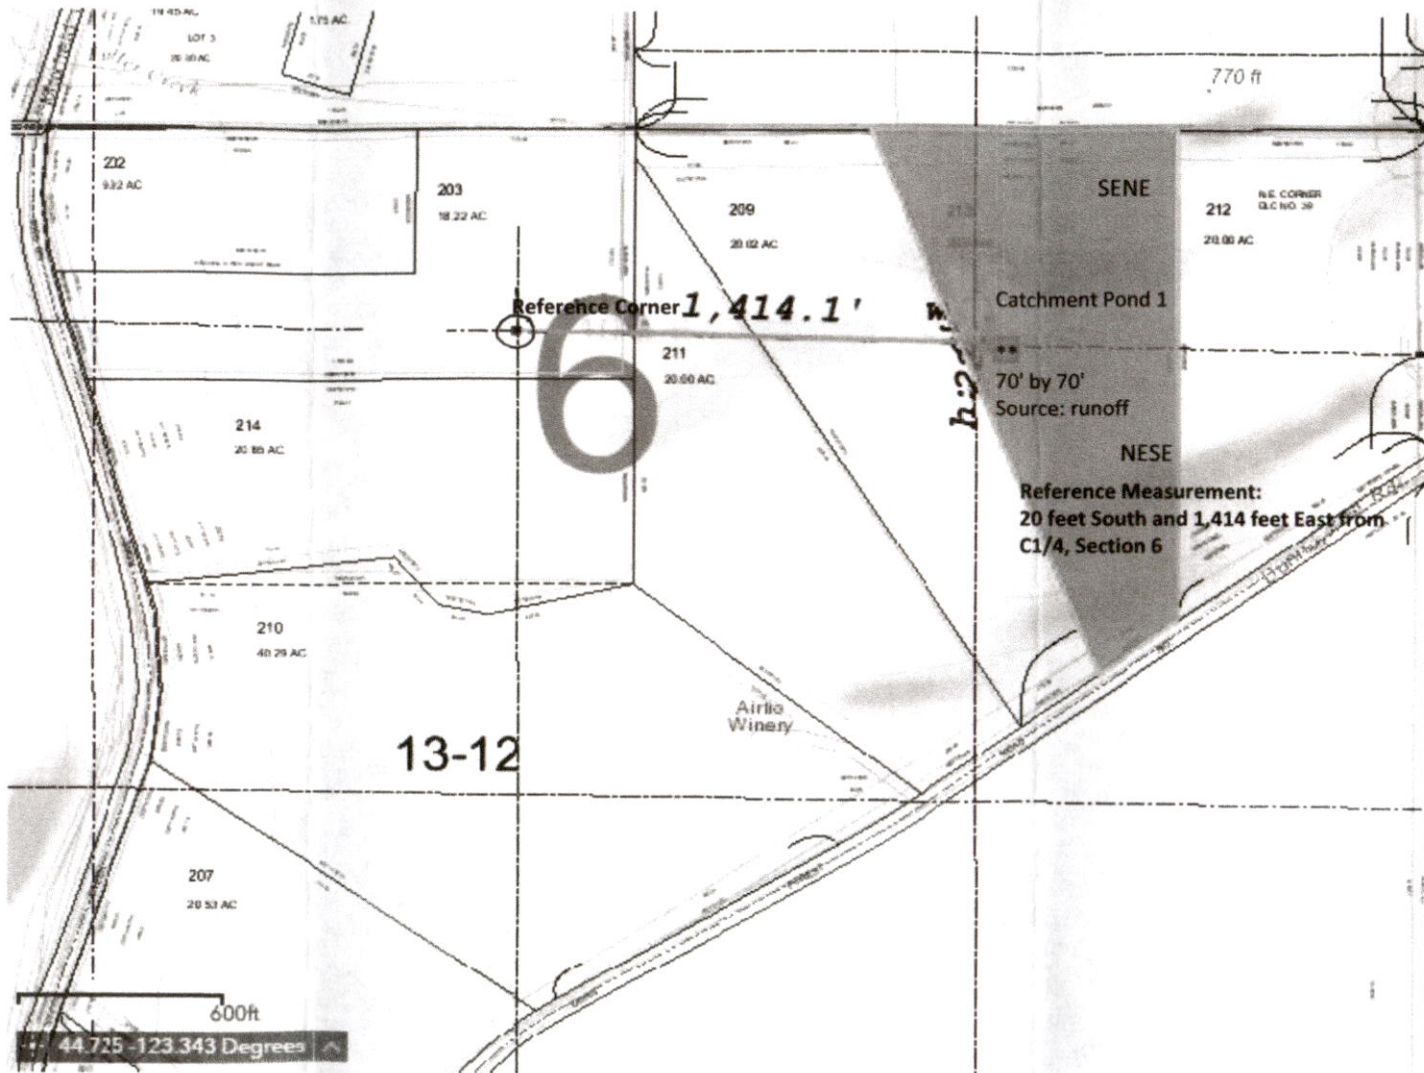

15155 Dunn Forest Road

T10S R5W S6 TL 213

RECEIVED BY

APR '06 2017

SALEM, OR

RECEIVED

OCT 10 2023

OWRD

RECEIVED
OCT 30 2023
OWRD
SALEM, OREGON

CATCHMENT POND 1

NORTH ↑

600ft
44.725 - 123.343 Degrees

1" = 600 Ft.

2-88387

13-12