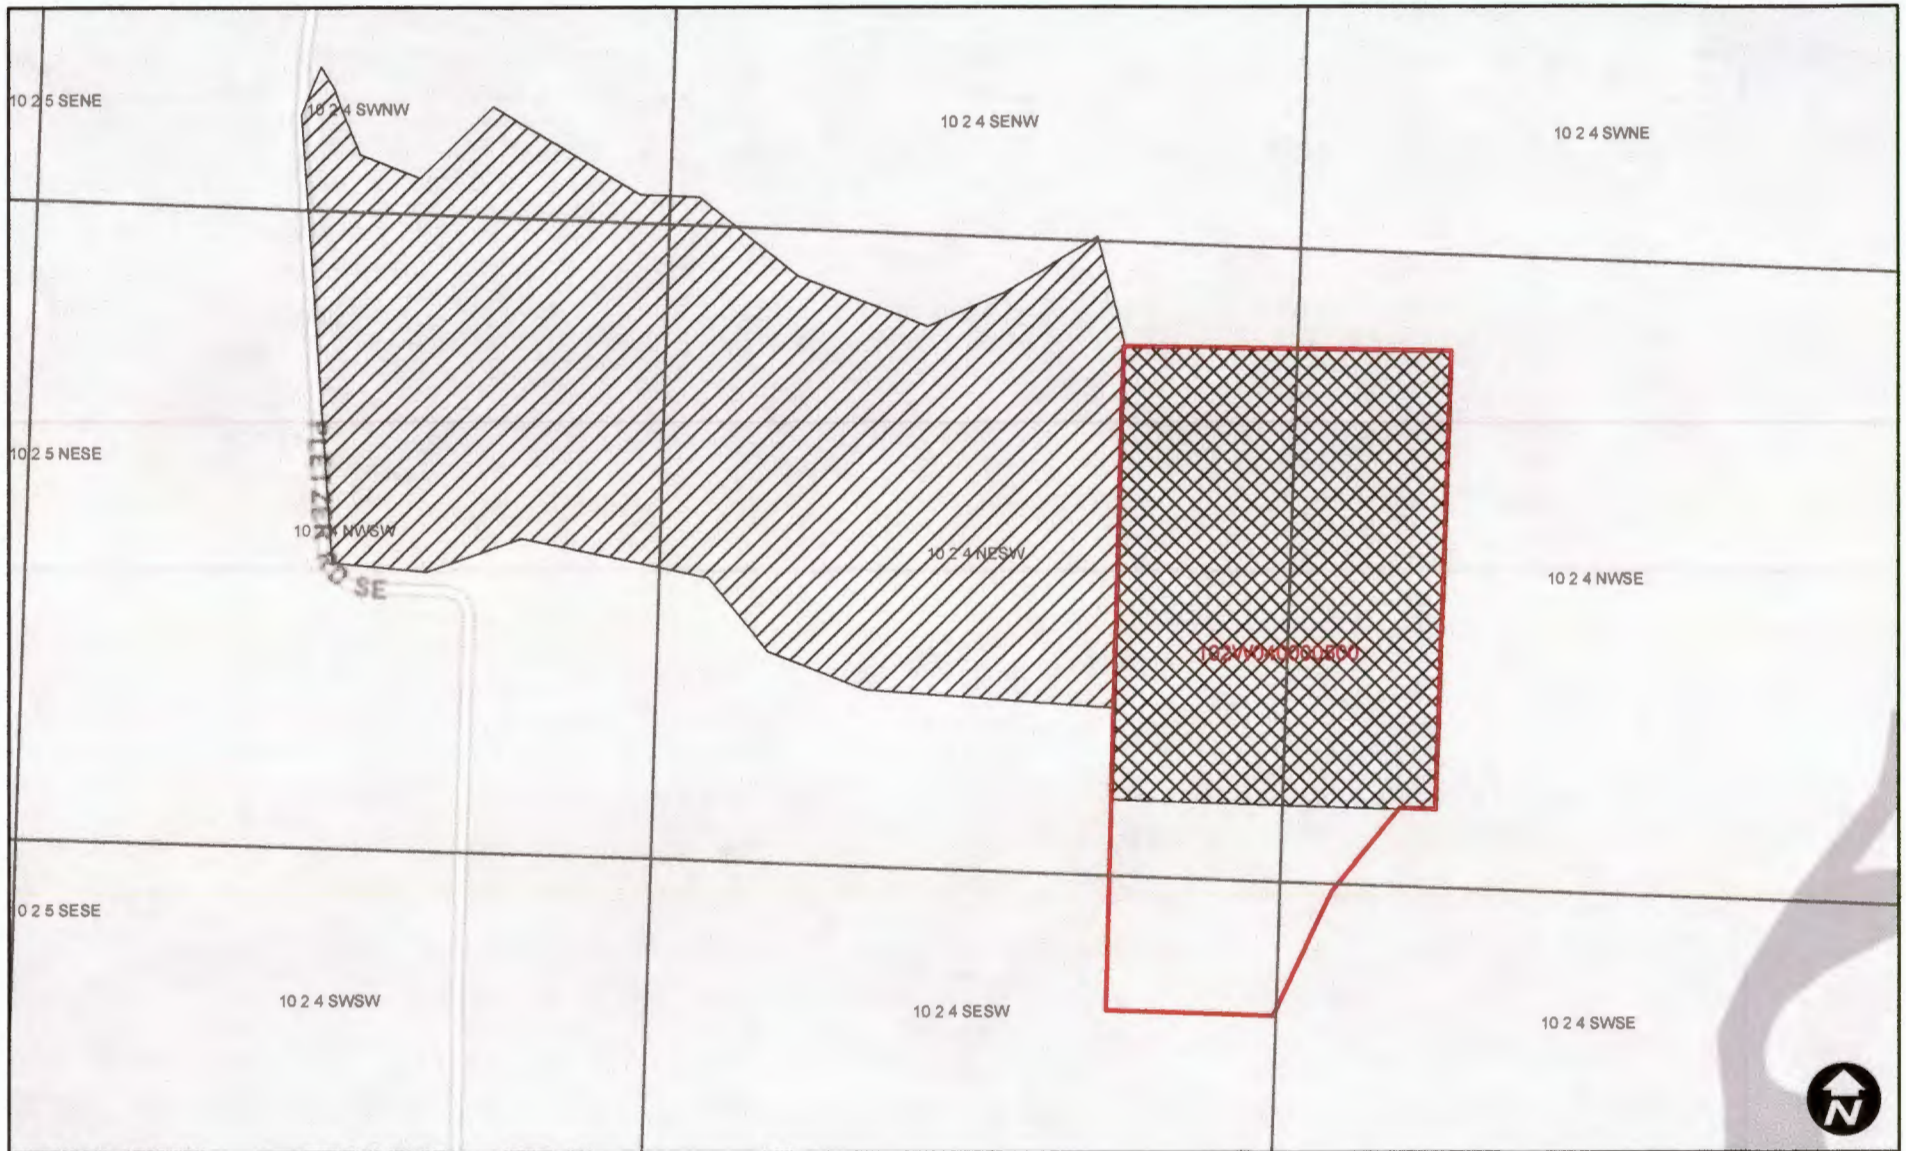

Weyerhaeuser - Partial Assignment - GR 411

Township 10S, Range 2W, Section 4, W.M.

Legend

-  Taxlot 500
-  Partial Assign GR 411
-  GR 411 No Change

0 200 400 800 Feet

RECEIVED
OCT 20 2023
OWRD

RECEIVED
OCT 31 2023
OWRD