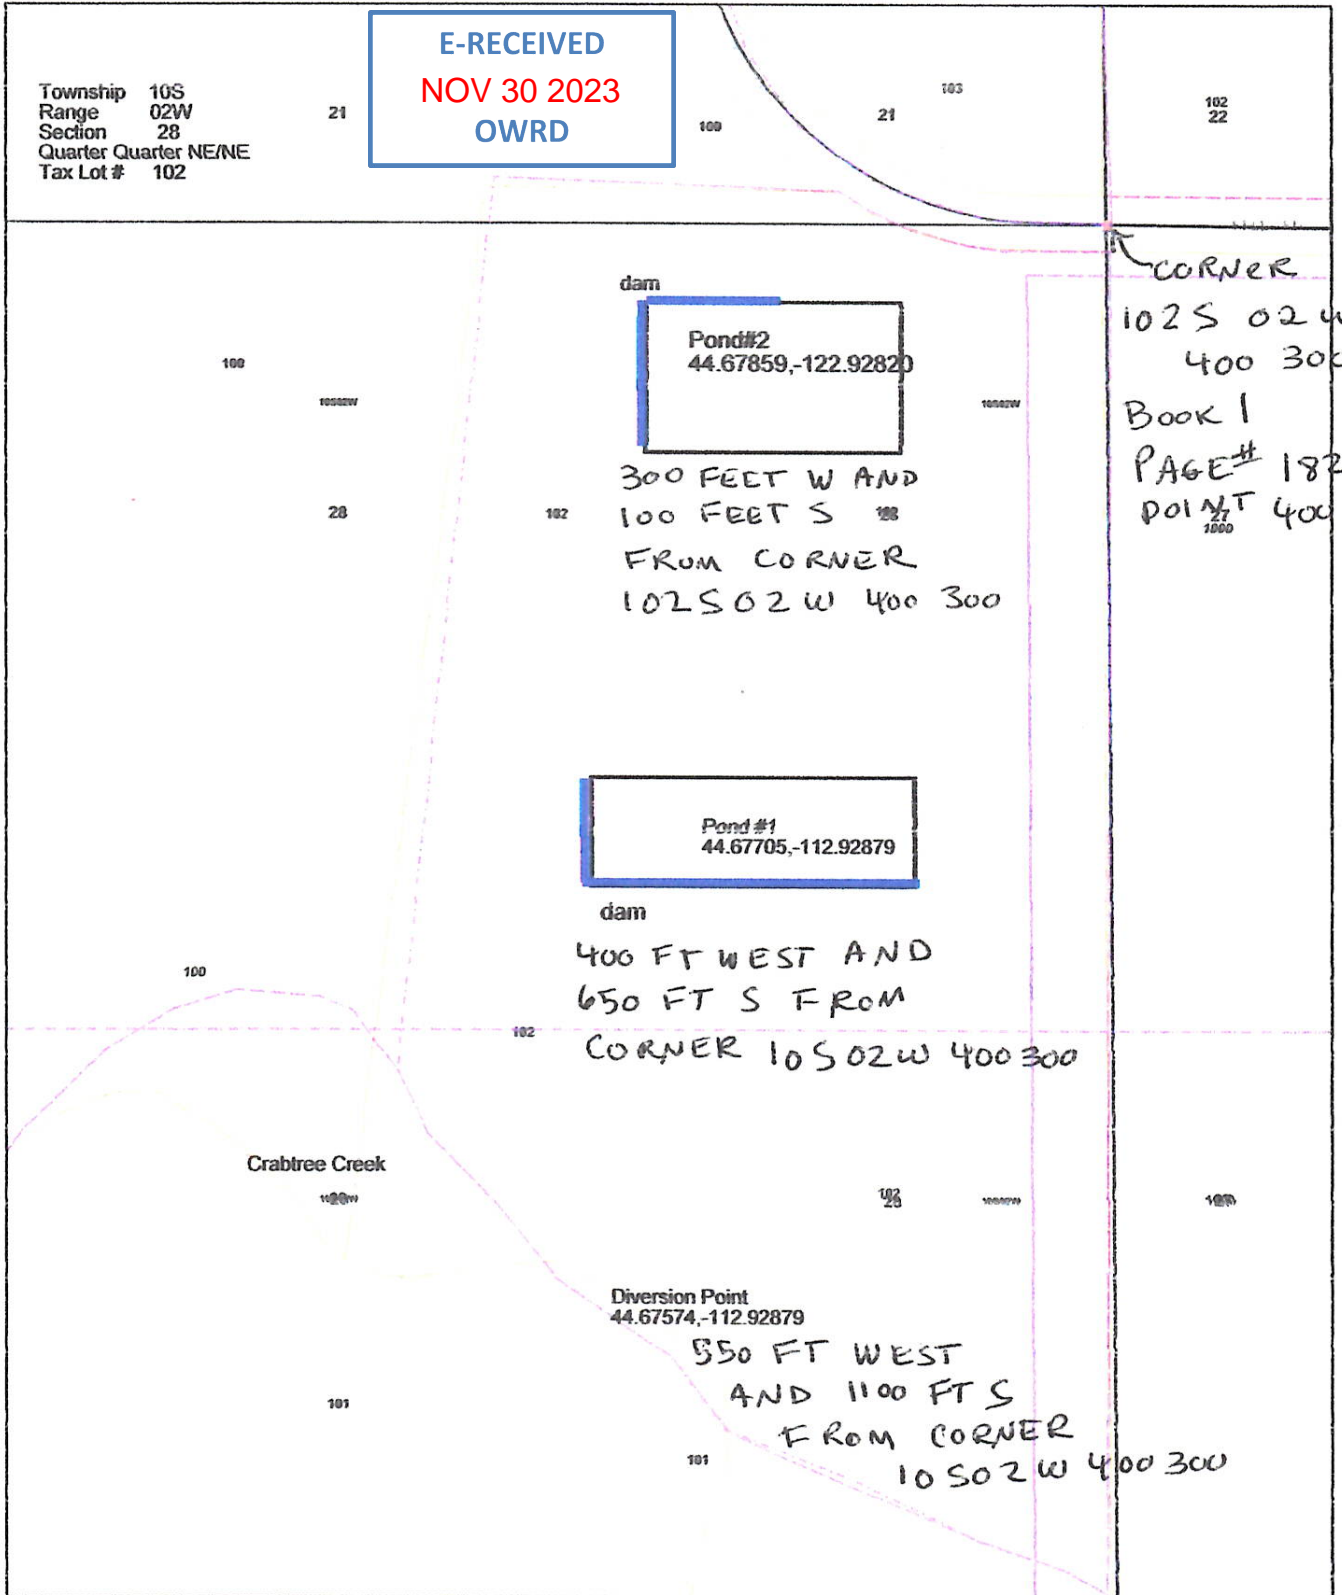

ArcGIS Web Map

9/15/2023, 11:15:24 AM

- Townships
- County Boundary
- Surveys
- Section Corners
- Cities
- Sections
- Highways
- Roads
- Tax Lots

SCALE
1 inch =
200 FT

Linn County
State of Oregon
Canada, Esri,
EPA, USDA