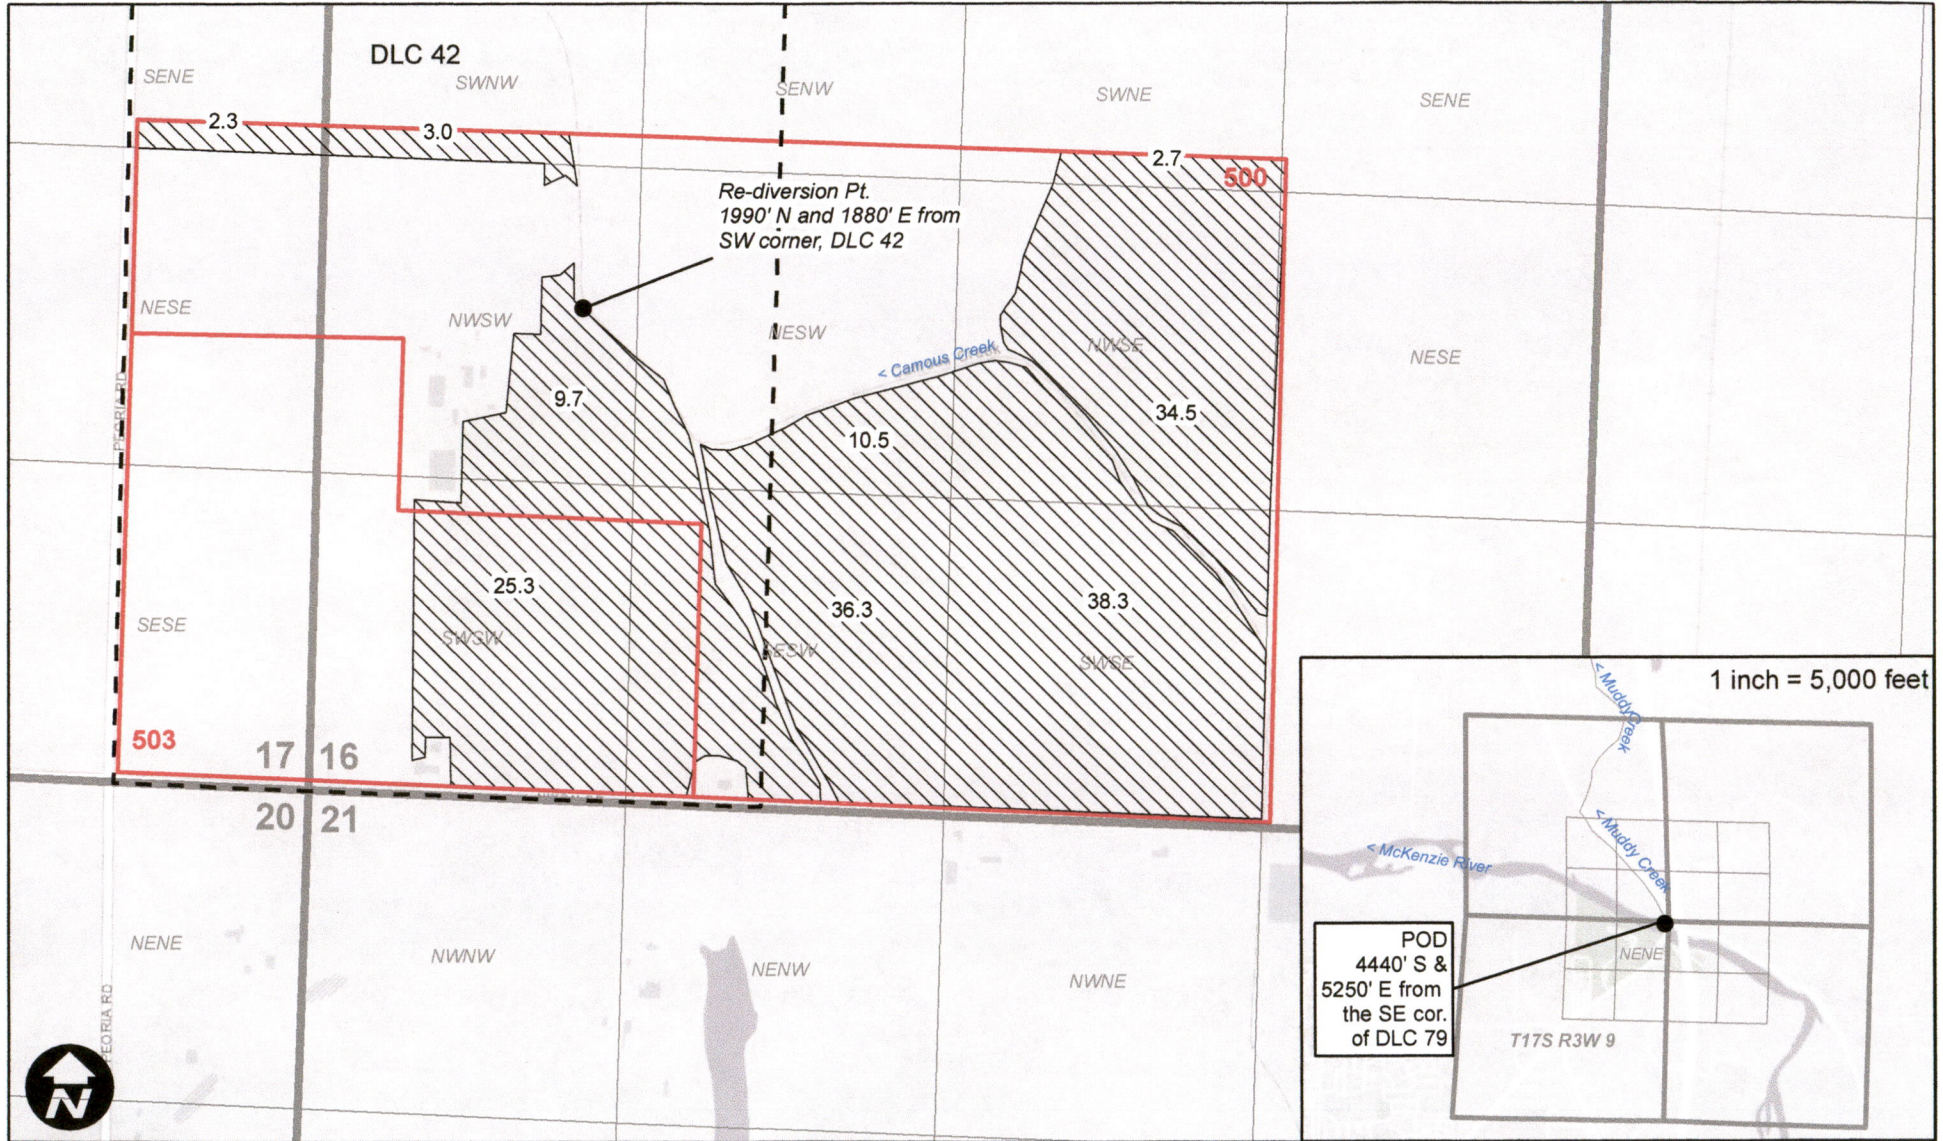

Surface Water Application - Legacy Valley Farms, LLC

Township 14S, Range 4W, W.M.

Legend

-  Irrigation POU
-  Tax Lots
-  DLC

Received by OWRD

APR 23 2024

Salem, OR

Surface Water Application - Kayner

Township 14S, Range 4W, W.M.

Legend

- Irrigation POU
- Tax Lots
- DLC

Received by OWRD

APR 23 2024

Salem, OR