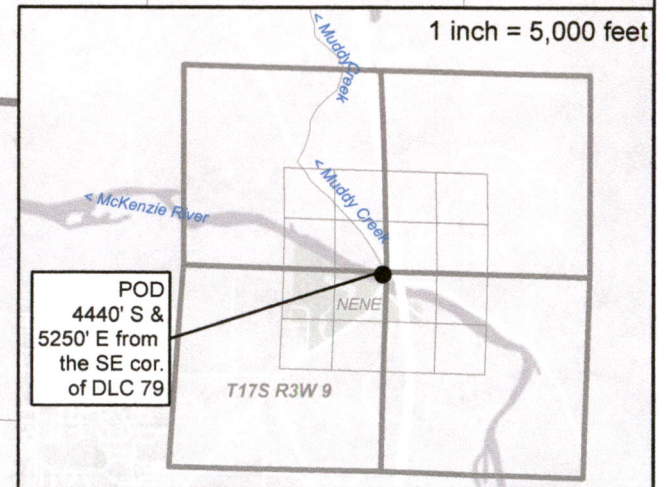

Surface Water Application - Legacy Valley Farms, LLC

Township 14S, Range 4W, W.M.

Legend

-  Irrigation POU
-  Tax Lots
-  DLC

Received by OWRD

APR 23 2024

Salem, OR

Surface Water Application - Kayner

Township 14S, Range 4W, W.M.

Legend

- Irrigation POU
- Tax Lots
- DLC

Received by OWRD

APR 23 2024

Salem, OR