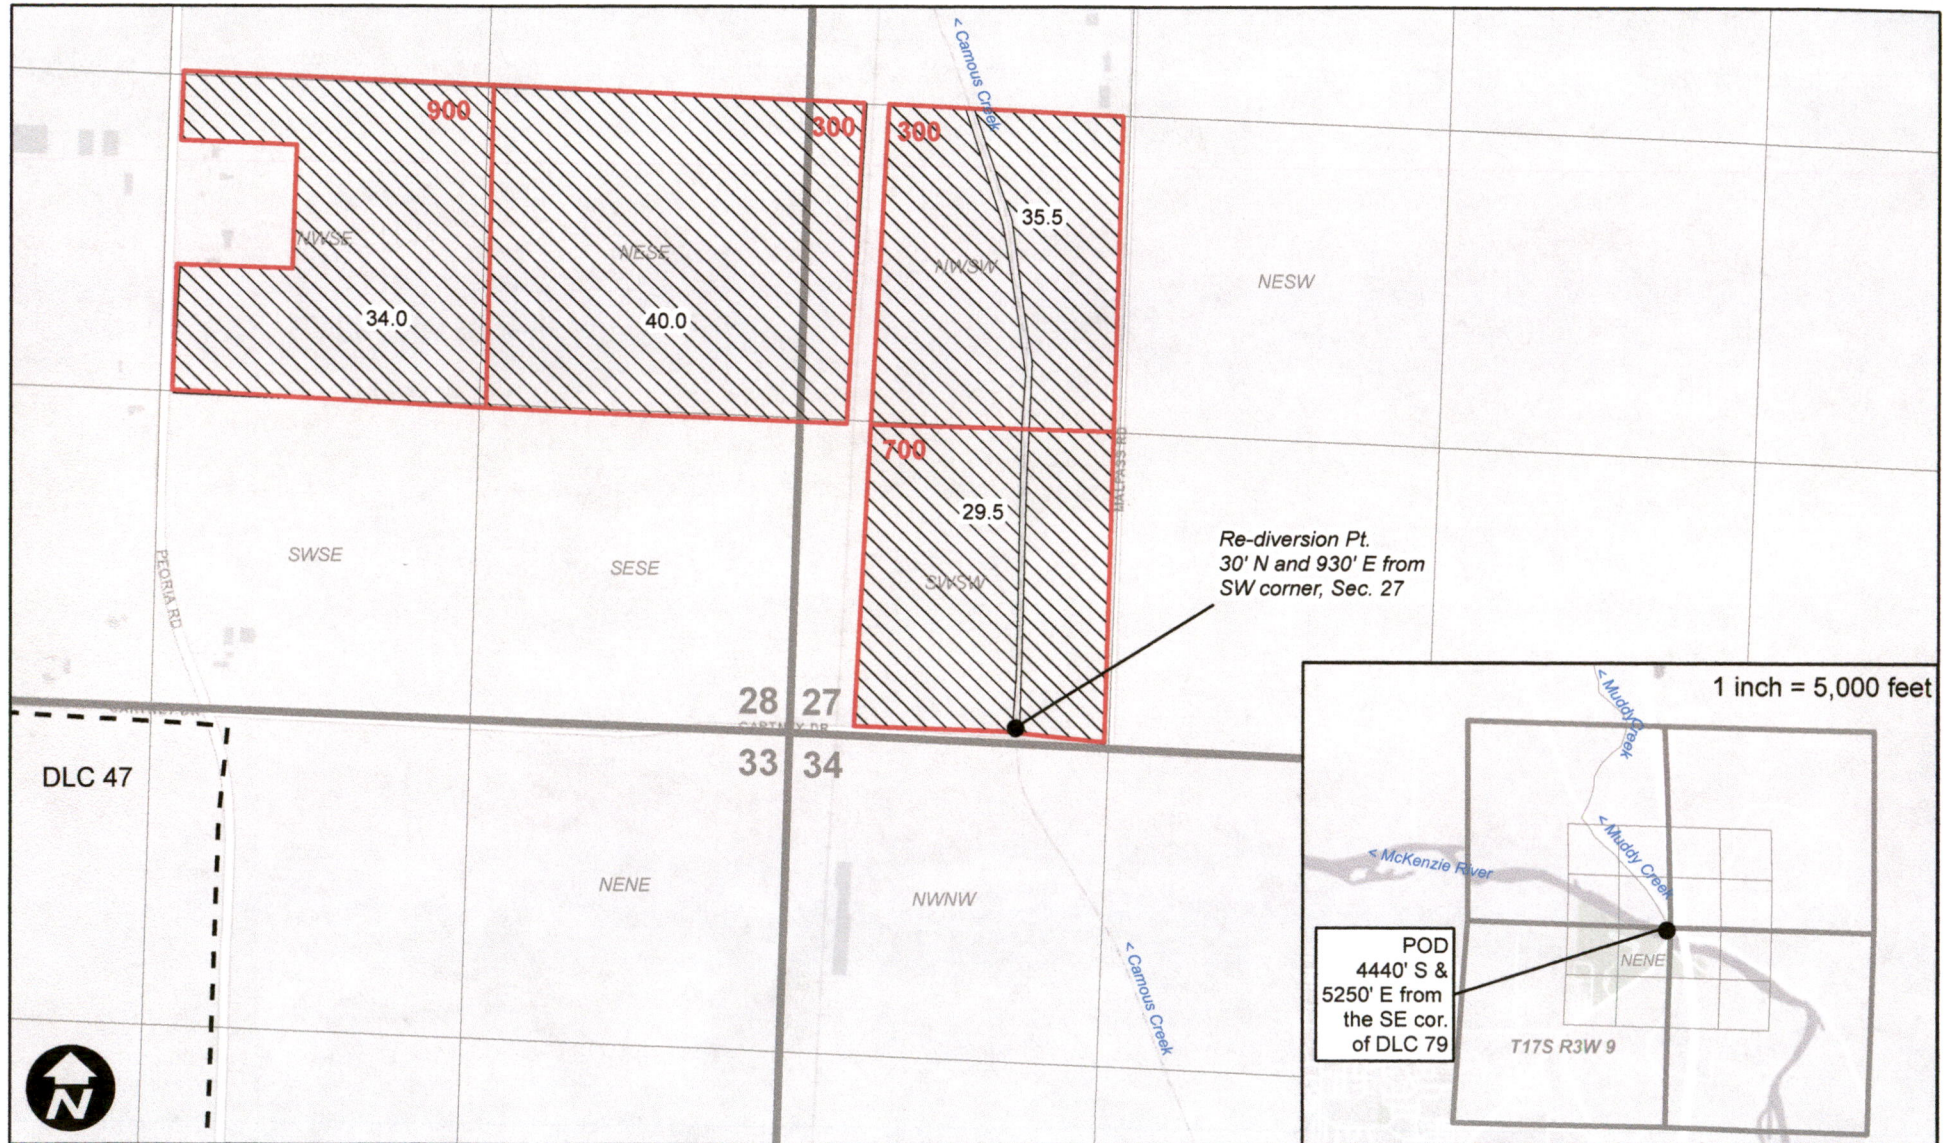

Surface Water Application - Legacy Valley Farms, LLC

Township 14S, Range 4W, W.M.

Legend

-  Irrigation POU
-  Tax Lots
-  DLC

Received by OWRD

APR 23 2024

Salem, OR

Surface Water Application - Kayner

Township 14S, Range 4W, W.M.

Legend

- Irrigation POU
- Tax Lots
- DLC

Received by OWRD

APR 23 2024

Salem, OR