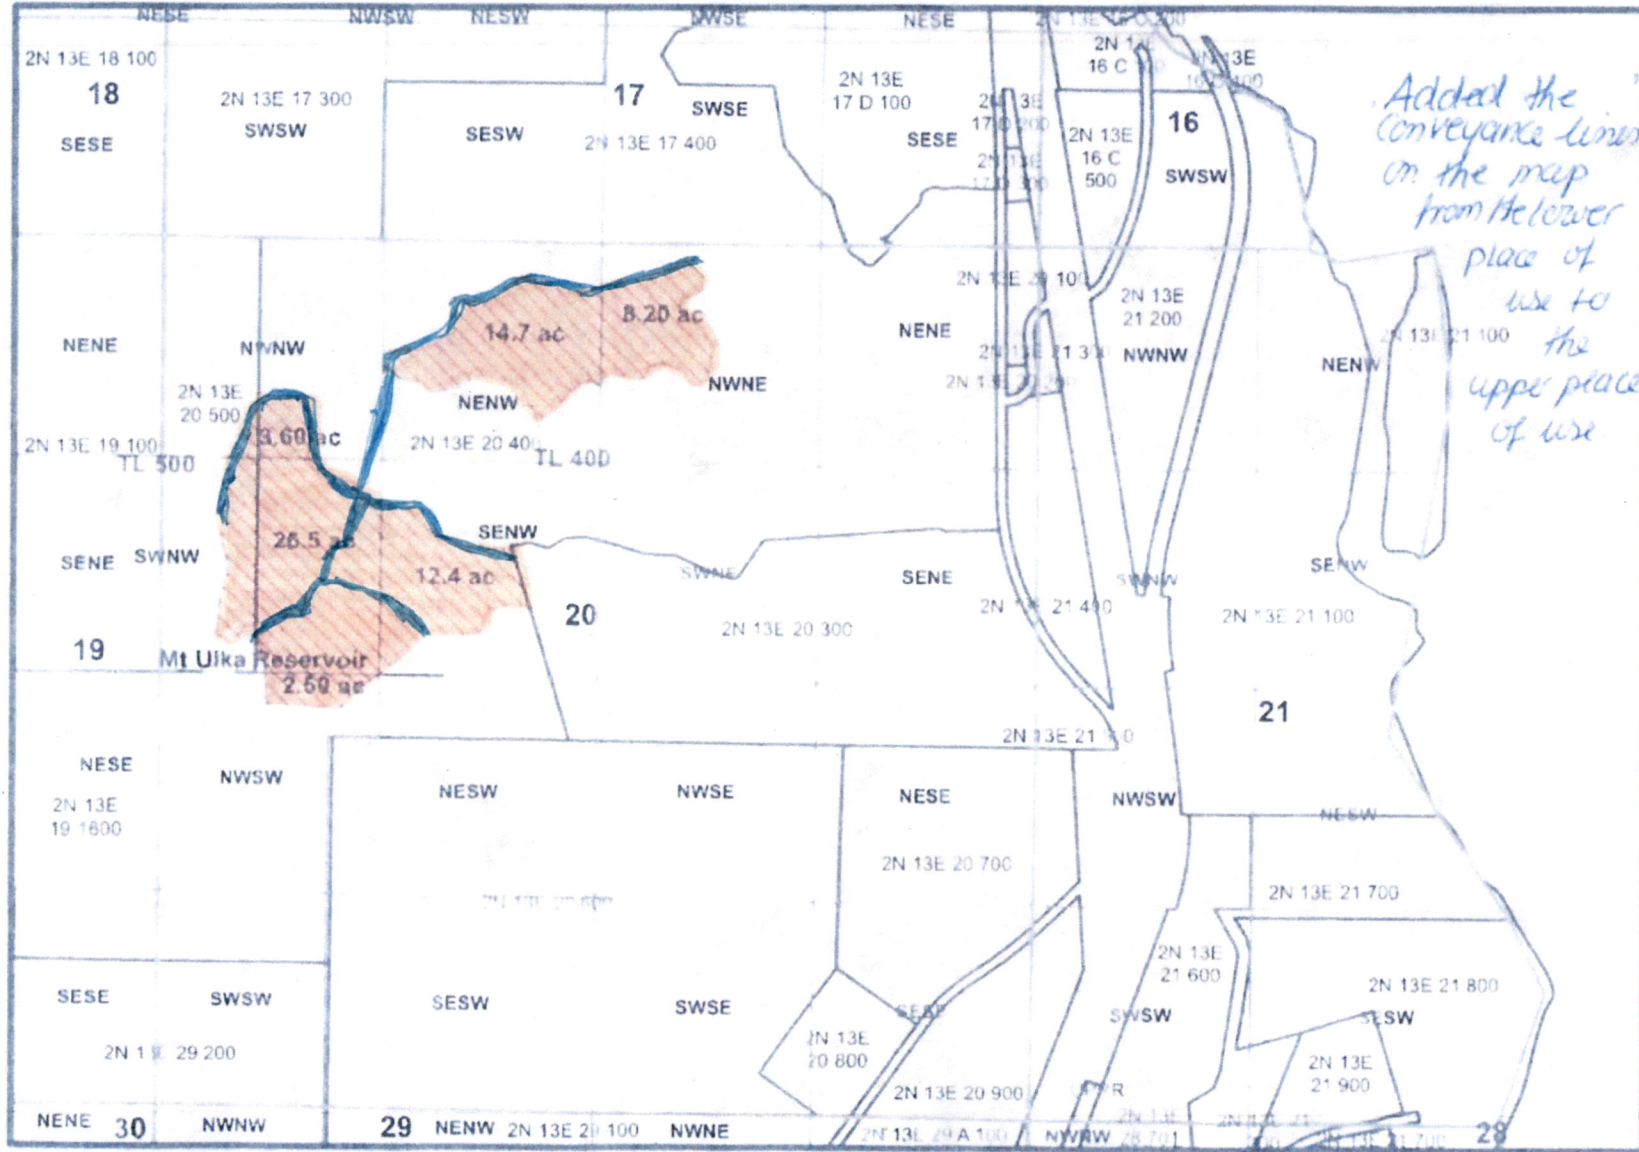

received
MAY 13 2024

Township 2 North Range 13 East Section 20
Tax Lots 400 and 500

OWRD

Dam is 2,464' South and 575' East from NW Corner, Section 20.

Received by OWRD

MAY 16 2024

Salem, OR